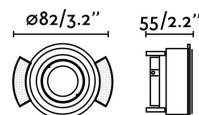

## HYDE White orientable round recessed lamp without frame

Ref. 40110

Round recessed light with simple design, enabling it to be discreetly integrated into the ceiling. This downlight is orientable. Finished in white and without frame.

### Specifications

<b>Bulb:</b>	1 X GU10 AMX 8W LED
<b>Bulb included:</b>	No
<b>Transformer:</b>	
<b>Transformer included:</b>	No
<b>Voltage:</b>	100-240V
<b>Operating Frequency:</b>	50/60Hz
<b>IP:</b>	20
<b>Class:</b>	II
<b>Material:</b>	Metal
<b>Height:</b>	55 mm
<b>Diameter:</b>	82 Ø
<b>Net Weight:</b>	0.17 kg
<b>Volume:</b>	0.00094 m3