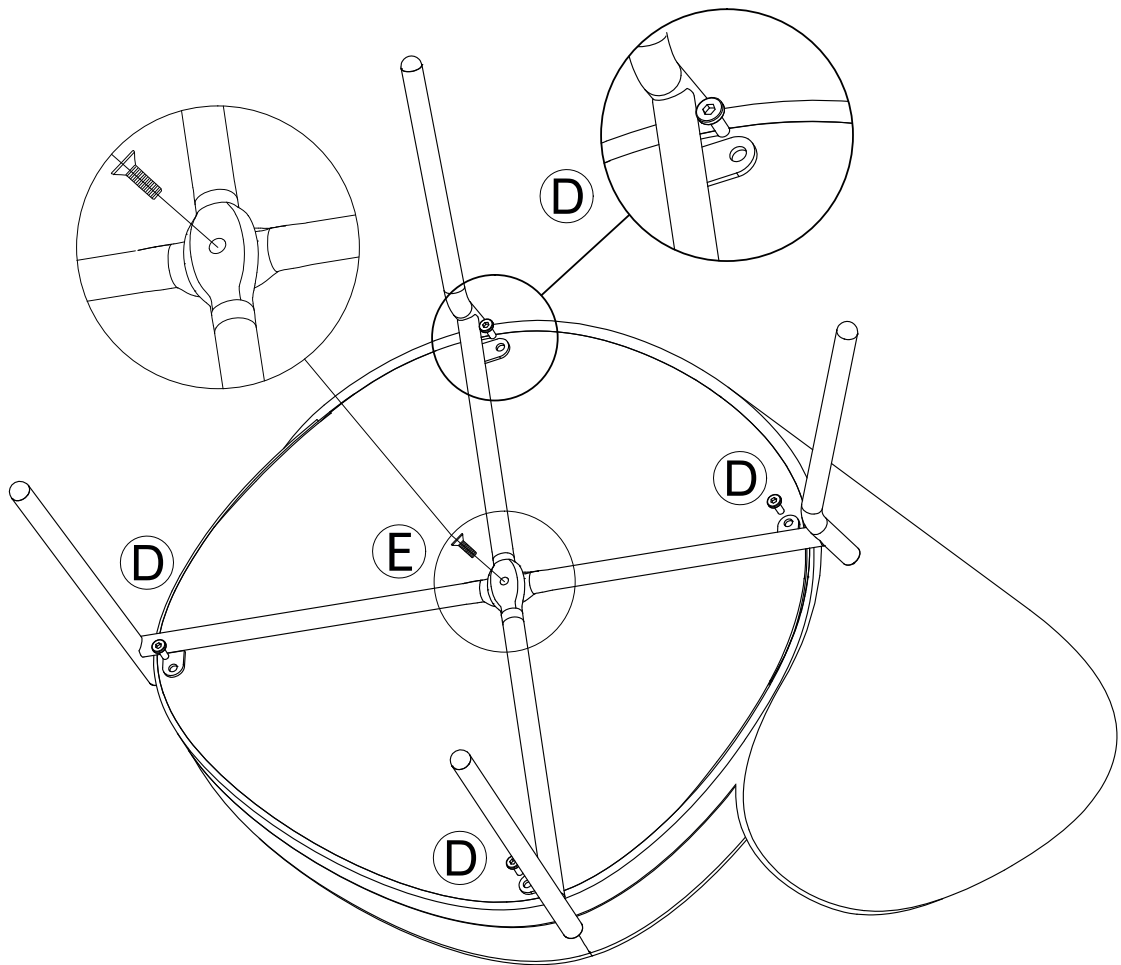

 15min	 x1	 x1
--	---	---

 Ax1	 Bx1	 Cx1	 x4 (M6×16mm)	 x1 (M6×20mm)
--	--	--	--	---

1

2

THAT'S ALL FOLKS!

Share your style!

#KaveHome