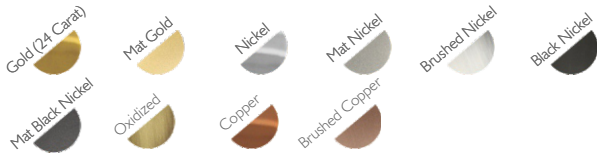

CRYSTAL | Swarovski

Color: Crystal

PACKING

Dimension: 97x97x52 cm

METAL FINISHING

Lacquered \\ Shine or mat \\ All RAL colours available

CRYSTAL COLOURS 

OTHER CRYSTAL 