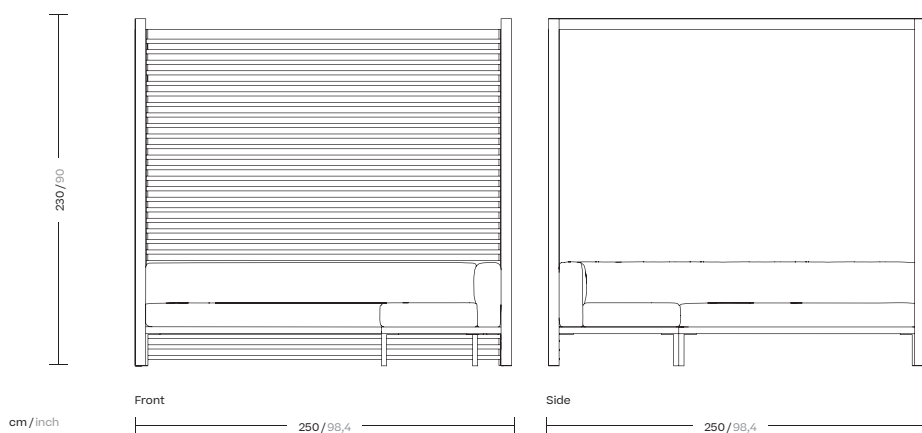

Scale
1/50

Isometric view

Lounge Pavilion

Designer
Kettal studio

Collection
Pavilions

Finishes

Frame / Ceilings / Side Panels

Terrain Paints