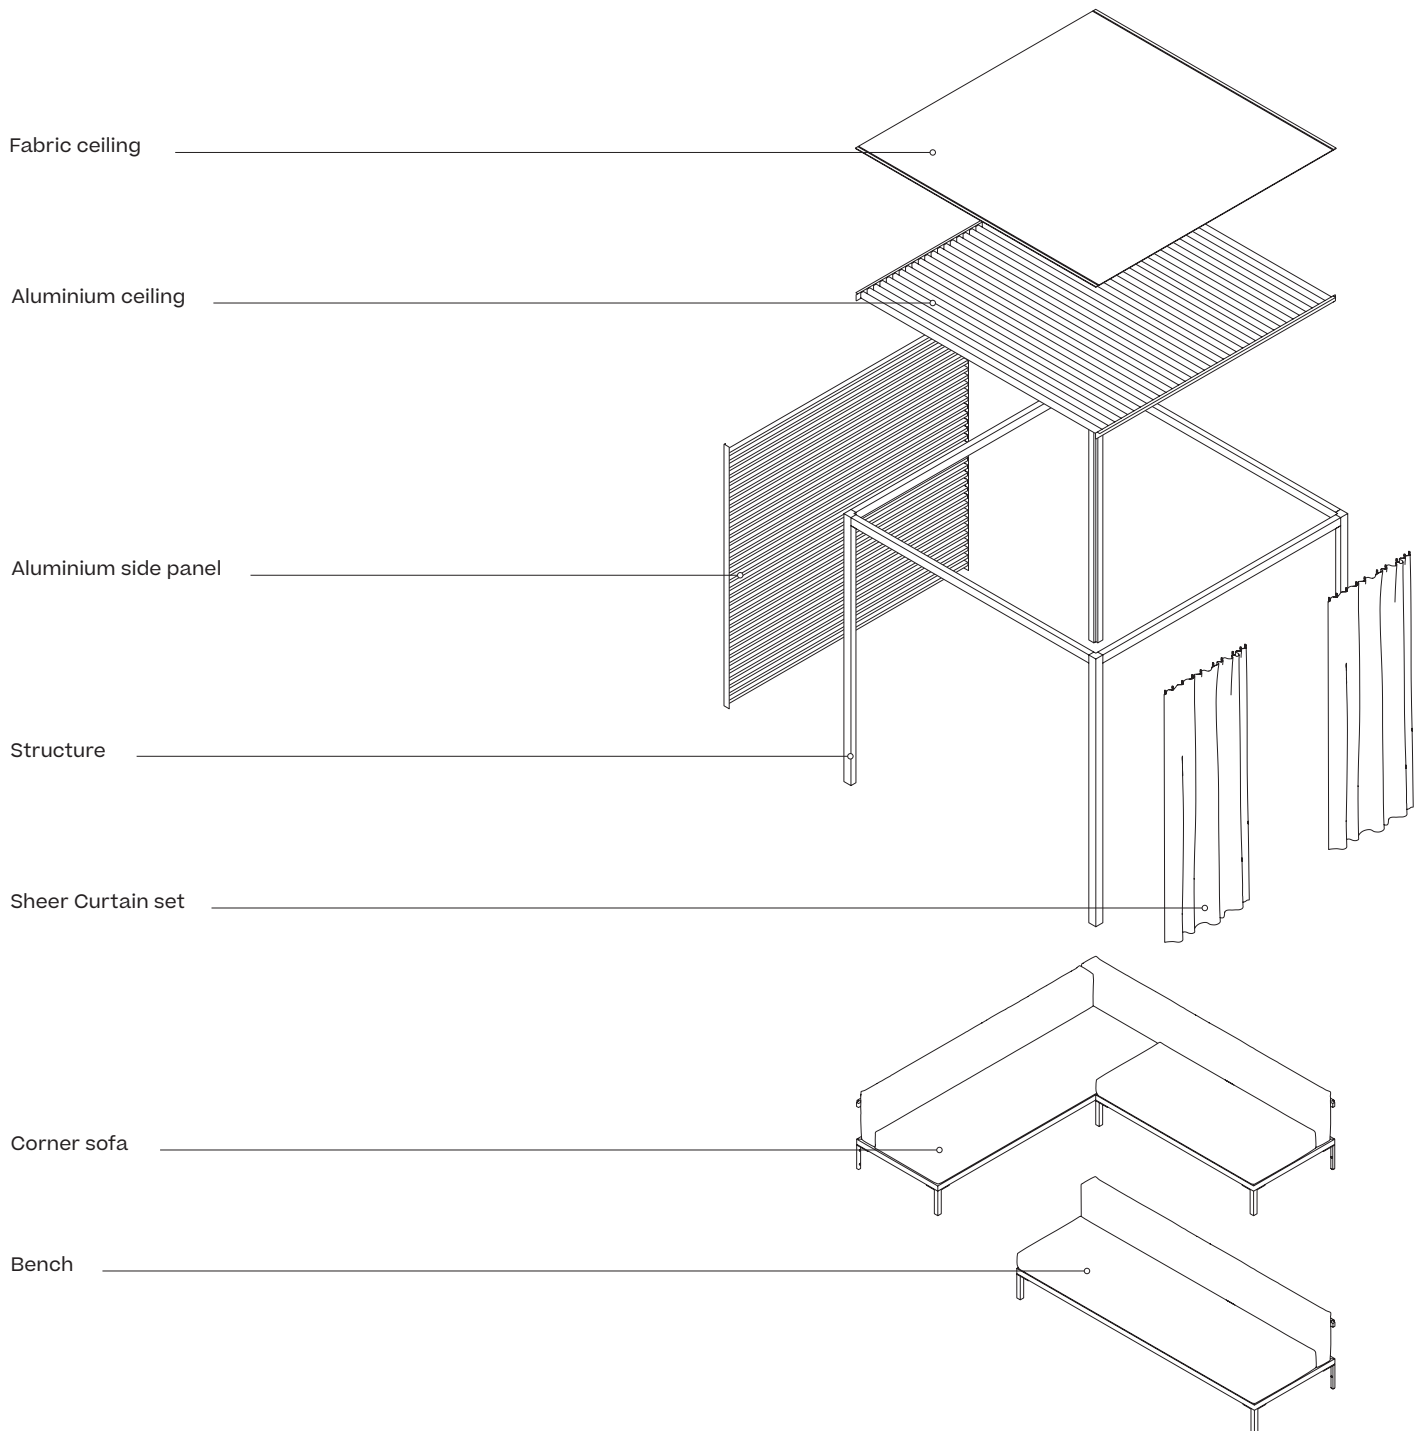

Lounge Pavilion,
by Kettal Studio

kettal

Description

Lounge Pavilion

Designer
Kettal Studio

Collection
Pavilions

Lounge Pavilion aims to be part of a project. It is not understood as an item apart, but instead relates to its environment and melds with it. It is the project that is important, not the product, and this is its essence. Its rationalist construction seeks to give order, form and structure to the outdoor space, although, in terms of function, it has been designed to give shelter: to shade and cool or protect from the rain and wind.

Scale
1/50

Isometric view

Lounge Pavilion

Designer
Kettal studio

Collection
Pavilions

Finishes

Frame / Ceilings / Side Panels

Terrain Paints