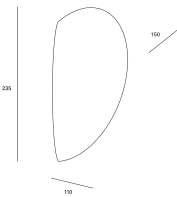

LUMINOTECHNIC FEATURES

Lampholder: 1 x E27

VENTILATION FEATURES

Power used: 60W

Service value measurement standard: EN 60879:2019

LOGISTICS

Net weight (kg): 0.54

Packaged weight (kg): 0.85

Packaging: 360mm x 220mm x 210mm