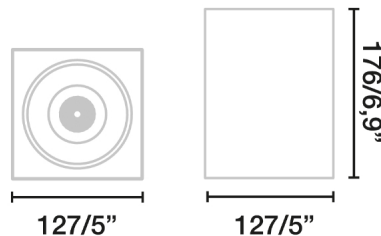

TEKO is a white surface-mounted light with a modern style and LED integrated. It is ideal for contract spaces. Driver not included, but necessary. The 56° version is perfect for lighting in restaurants and hotels, and also in exhibition rooms or museums. A Colour Rendering Index of 95 provides a realistic rendering of the colour. The higher the value, the better the human eye perceives the real colour of the objects it lights.

General characteristics

Type	III
IP	20
Horizontal orientation	↻ 20
Power	24W

Material

Body/Structure	Aluminium
----------------	-----------

Finish

Body/Structure	White
----------------	-------

Lighting characteristics