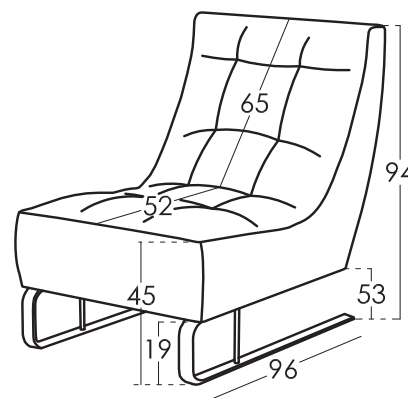

Cushions Measures

Measures

Scheme

Width	x cm
Height	94 cm
Depth	96/131
Seat Height	45 cm
Arm Height	- cm
Back Height	- cm
Depth when open	- cm
Net Weight	- kg
Gross Weight	- kg
Volume m3	- m3

Packaging

Shrink wrapping plastic packaging with protective corner brackets