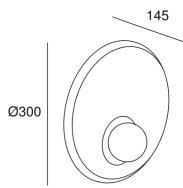

Trip ø300mm

Nahtrang Design

05-8356-05-14

Wall fixture Trip ø300mm E14 7W Black

TECHNICAL FEATURES

IP20

Power (W) : Max. power 7W

Total power consumption of light (W) : 7W

Structure material : Aluminium, Steel

Structure finish : Black

Diffuser material : Glass

Diffuser finish : Opal

Max. size of light bulb : 90/50 mm

Recommended light bulb : E14

Voltage / frequency : 100-240V/50-60Hz