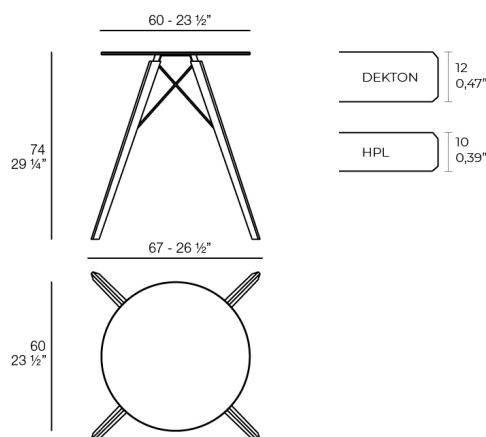

FAZ WOOD DINING TABLE Ø60x74

By Ramon Esteve

With a warmer, more cheerful, and original design, Vondom adds wood finishes to the legs of the classics Faz chair and bar stool. As well as the bases of the table in its three types. A reinterpretation that reinforces the inspiration of the collection based on minerals and their role in nature. The result is pieces imbued with a spirit of casual luxury, without departing from the ergonomic and elegant architectural forms of the rest of the collection.

Features

Description

9.05 Kg

FAZ WOOD Mesa Comedor Ø60
FAZ WOOD Dining table Ø23 ½"

Finishes

HPL WHITE

Ref. 54310B

DEKTON

Ref. 54310M

Wooden base with ceramic surface

COLOR	HPL	HPL WHITE	DEKTON
DANAE	<input type="checkbox"/>	<input type="checkbox"/>	<input type="checkbox"/>
ENTZO	<input type="checkbox"/>	<input type="checkbox"/>	<input type="checkbox"/>
KELYA	<input type="checkbox"/>	<input type="checkbox"/>	<input type="checkbox"/>
WHITE	<input type="checkbox"/>	<input type="checkbox"/>	<input type="checkbox"/>
BLACK	<input type="checkbox"/>	<input type="checkbox"/>	<input type="checkbox"/>