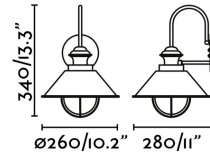

NÁUTICA-P Rust wall lamp

Ref. 71128

Classic outdoor wall lamp made from metal with a bubble glass diffuser.

Specifications

Bulb:	1 x E27 11W
Bulb included:	No
Transformer:	
Transformer included:	No
Voltage:	100-240V
IP:	33
Class:	I
Material:	Metal and bubble glass diffuser
Designer:	
Recommended bulb:	17463
Description of recommended Bulb:	BULB STANDARD MATT LED E27 7W 2700K 800Lm
Length:	260 mm
Net Width:	280 mm
Height:	340 mm
Diameter:	260 Ø
Net Weight:	1.20 kg
Volume:	0.01770 m3