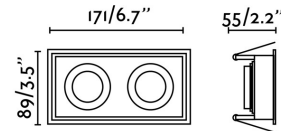

HYDE White square recessed lamp 2L

Ref. 40124

HYDE is ansquare recessed light with simple design, enabling it to be discreetly integrated into the ceiling. This downlight has IP44. Finished in white.

Specifications

Bulb:	1 X GU10 MAX 8W LED
Bulb included:	No
Transformer:	
Transformer included:	No
Voltage:	100-240V
Operating Frequency:	50/60Hz
IP:	44
Class:	II
Material:	Metal
Designer:	
Recommended bulb:	
Length:	171 mm
Net Width:	89 mm
Height:	55 mm
Net Weight:	0.34 kg
Volume:	0.00164 m3