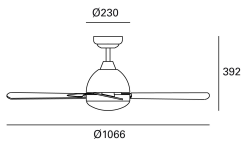

Borneo

VE-0006-BLA

Fan IP20 Borneo E27 60W Blanco White

TECHNICAL FEATURES

Power (W) : Max. power 60W

Total power consumption of light (W) : 160W

Structure material : Steel

Structure finish : Blanco

Diffuser material : Glass

Diffuser finish : Opal

Max. size of light bulb : 140/45 mm

Recommended light bulb : E27

Voltage / frequency : 230V/50Hz

Warranty : 5 Years

Energy efficiency : Light bulb not included

LUMINOTECHNIC FEATURES

Lampholder: 2 x E27

VENTILATION FEATURES

Blade material: Wood

Blade finish: White

Maximum sound level (dB): 39

Minimum sound level (dB): 38

Airflow: 3235