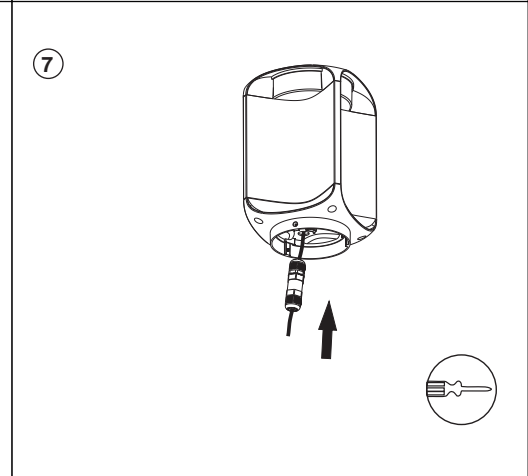

ref. 71214
H.560

ref. 71213
H.260

You will need

LIGHT SOURCE - FUENTE DE LUZ

SMD LED 40W 3000K 2700Lm INCL.

TECHNICAL FEATURES - CARACTERÍSTICAS TÉCNICAS