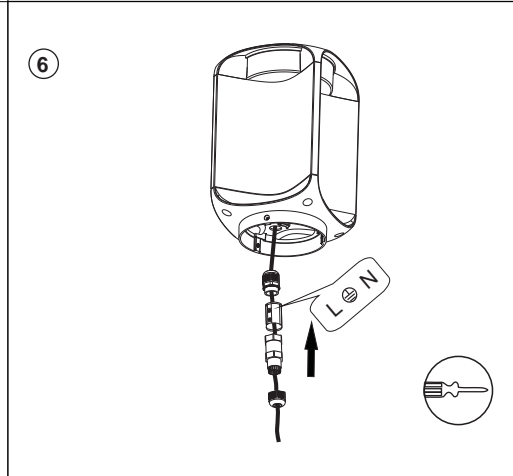

ref. 71214
H.560

ref. 71213
H.260

You will need

LIGHT SOURCE - FUENTE DE LUZ

SMD LED 40W 3000K 2700Lm INCL.

TECHNICAL FEATURES - CARACTERÍSTICAS TÉCNICAS