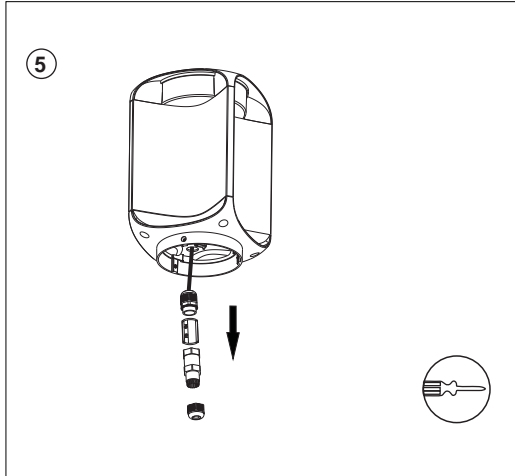

ref. 71214
H.560

ref. 71213
H.260

You will need

LIGHT SOURCE - FUENTE DE LUZ

SMD LED 40W 3000K 2700Lm INCL.

TECHNICAL FEATURES - CARACTERÍSTICAS TÉCNICAS