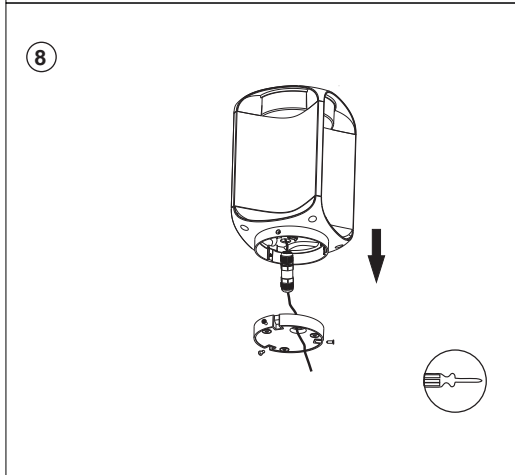

ref. 71214
H.560

ref. 71213
H.260

You will need

LIGHT SOURCE - FUENTE DE LUZ

SMD LED 40W 3000K 2700Lm INCL.

TECHNICAL FEATURES - CARACTERÍSTICAS TÉCNICAS