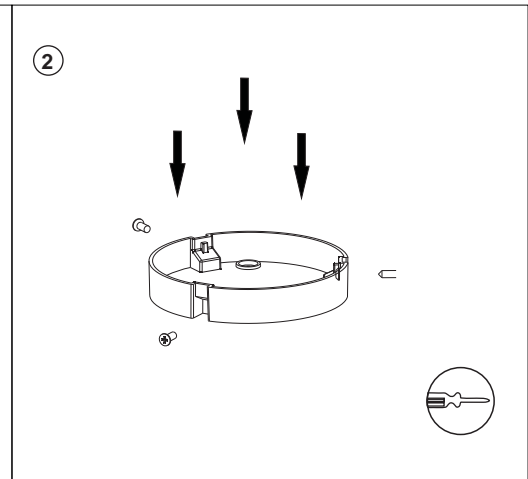

ref. 71214
H.560

ref. 71213
H.260

You will need

LIGHT SOURCE - FUENTE DE LUZ

SMD LED 40W 3000K 2700Lm INCL.

TECHNICAL FEATURES - CARACTERÍSTICAS TÉCNICAS