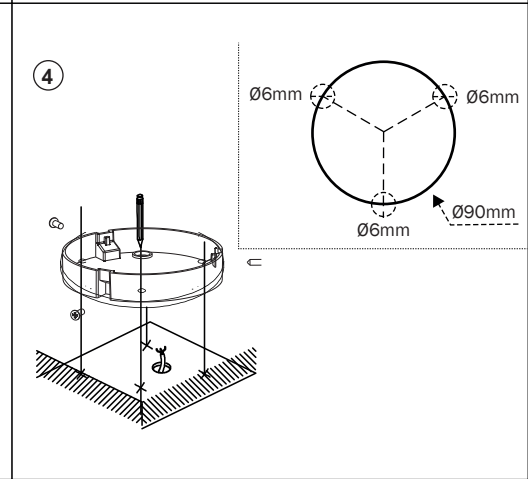

ref. 71214
H.560

ref. 71213
H.260

You will need

LIGHT SOURCE - FUENTE DE LUZ

SMD LED 40W 3000K 2700Lm INCL.

TECHNICAL FEATURES - CARACTERÍSTICAS TÉCNICAS