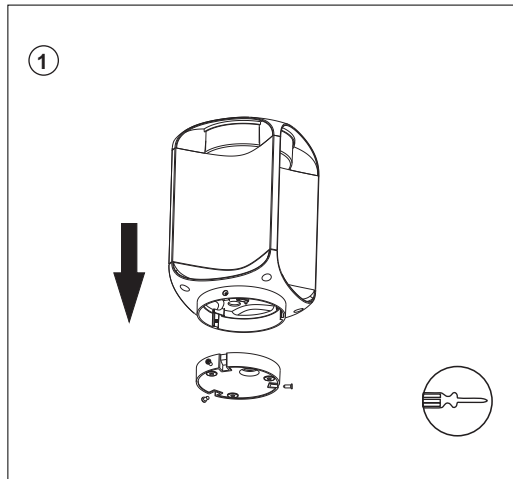

ref. 71214
H.560

ref. 71213
H.260

You will need

LIGHT SOURCE - FUENTE DE LUZ

SMD LED 40W 3000K 2700Lm INCL.

TECHNICAL FEATURES - CARACTERÍSTICAS TÉCNICAS