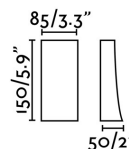

Length: 42 mm

Net Width: 90 mm

Height: 150 mm

Net Weight: 0.70 kg

Volume: 0.00354 m3

8421776165960