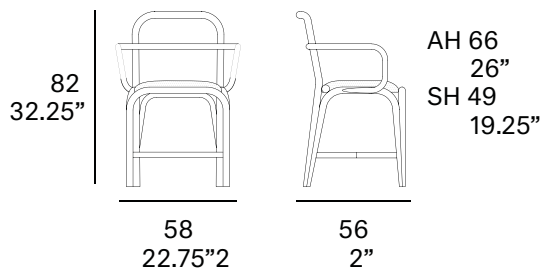

Shipment details

Qty	1 dining armchair (1 box)
Volume	0,28 m3 / 9.89 ft3
Gross weight	11 kg / 24 lb
Net weight	7 kg / 15 lb
Item dimensions (width x depth x height)	58 x 56 x 82 cm 22.75" x 22" x 32.25"
COM	0,60 m / 0.66 yd (1, 40 - 1,50 m / 54"-59")