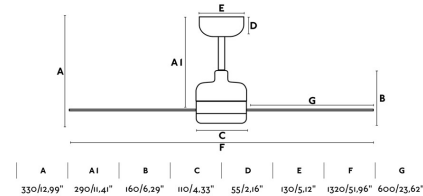

**Class:** I

**Material:** Motor made from steel and blades ABS

**Designer:**

**Recommended bulb:**

**Height:** 330 mm

**Diameter:** 1320 Ø

**Net Weight:** 4.52 kg

**Volume:** 0.03015 m<sup>3</sup>