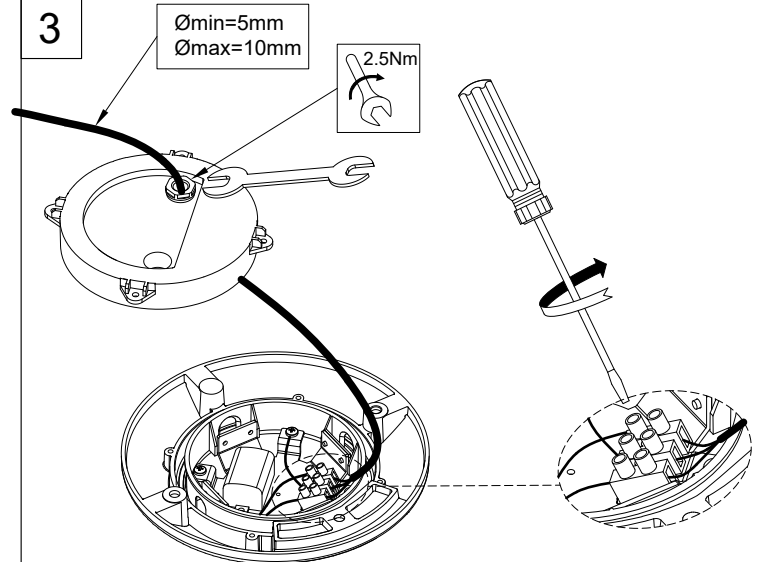

LEDS C4⁺

Xena surface

1

2

Option filter

3

4

5