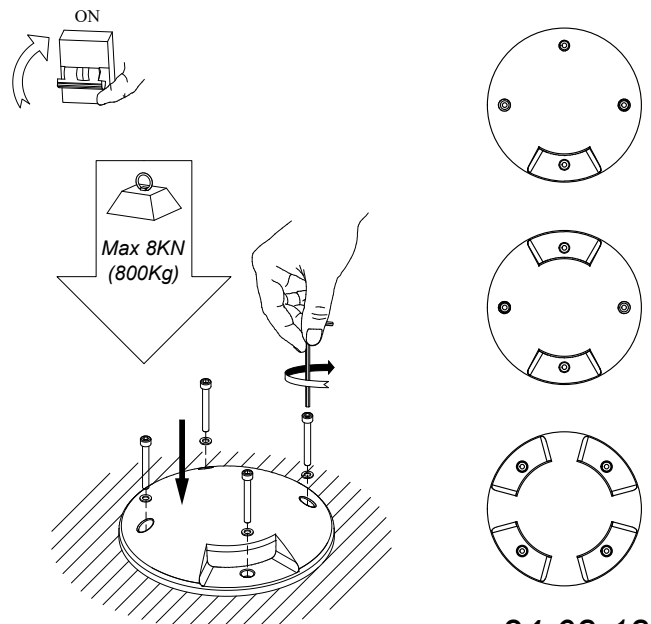

LEDS C4⁺

Xena surface

1

2

Option filter

3

4

5