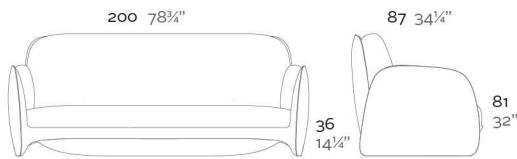

PEZZETTINA Sofá
PEZZETTINA Sofa

REFERENCE*

REFERENCIA*

56011	56011F	56011W	56011L	56011D
56011Y				

ReferenceX, for example 0000A ReferenciaX, ejemplo 0000A.

* A: BASIC R: AUTORRIEGO F: LACADO W: LUZ L: LEDS B: FULL WHITE G: GLASS

FINISHES ACABADOS

COLOURS COLORES

BASIC

LACQUERED / LACADO

LIGHT / LUZ, LED RGB, LED DMX, BATTERY BATERIA