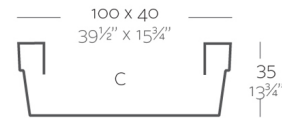

LACQUERED

Ref. 41740F

Lacquered Polyethylene

Conic Jardiniere 100
Jardinera Cónica 100

COLOR	LACQUERED / LACADO	SIMPLE
ICE		
WHITE		
BLACK		
BRONZE		
STEEL		
ANTHRACITE		
RED		
PISTACHIO		
ORANGE		
KAKI		
NAVY		
PLUM		
TAUPE		
ECRU		
BEIGE		
CHAMPAGNE