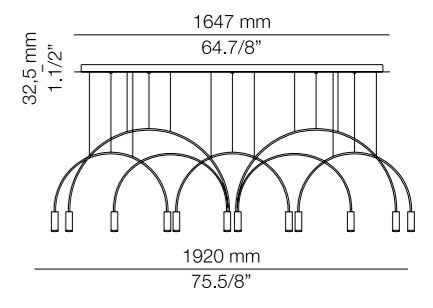

VOLTA L165.3D2T