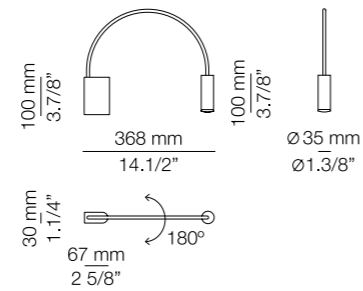

### Finishes

- 26 BLK (Body)
  - 26 BLK (Head)
  - 61 S GLD (Head)
- 71 WH (Body)
  - 71 WH (Head)