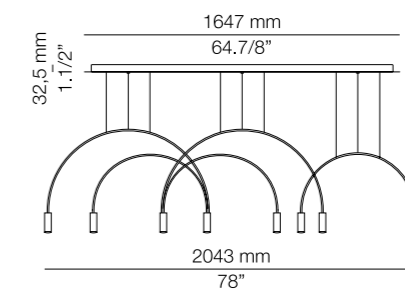

VOLTA L165.3D2T