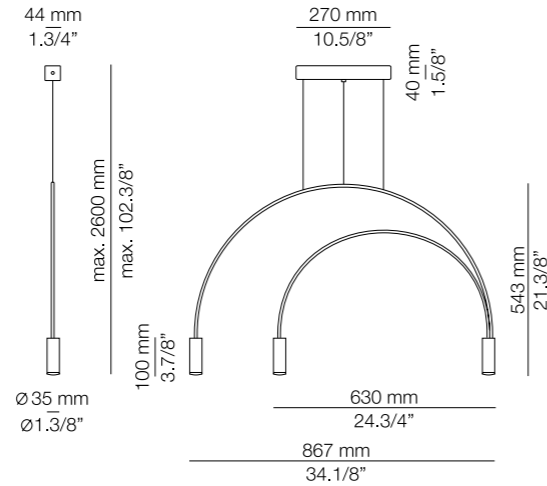

### Finishes

- 26 BLK (Body)
  - 26 BLK (Head)
  - 61 S GLD (Head)
- 71 WH (Body)
  - 71 WH (Head)