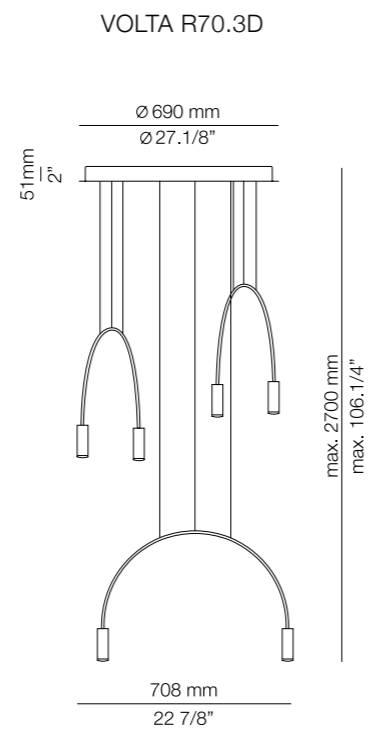

ROUND CANOPY