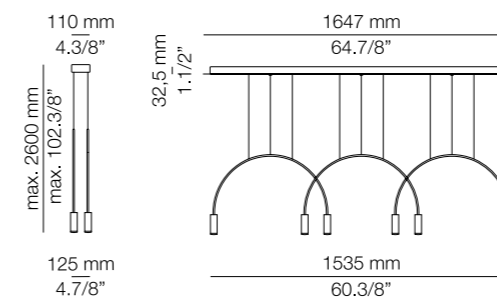

VOLTA L165.3D2T