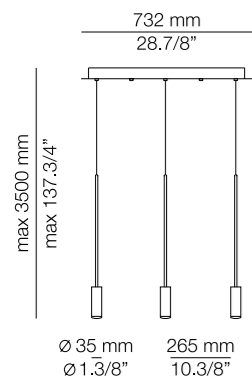

VOLTA L92.4S