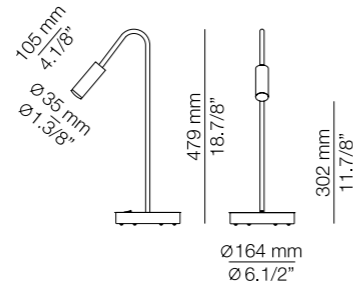

### Finishes

- 26 BLK (Body)
  - 26 BLK (Head)
  - 61 S GLD (Head)
- 71 WH (Body)
  - 71 WH (Head)