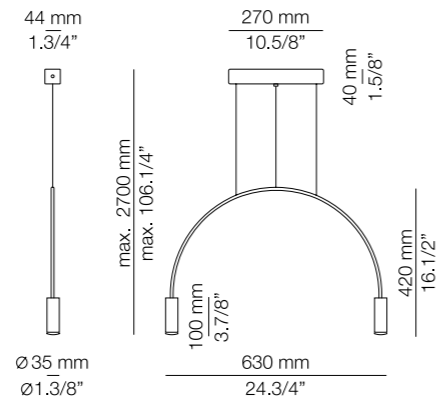

### Finishes

- 26 BLK (Body)
  - 26 BLK (Head)
  - 61 S GLD (Head)
- 71 WH (Body)
  - 71 WH (Head)

### Additional

50° angle acrylic optic lens conversion kit.  
 We offer custom finishes, sizes,  
 and alternate lamping for projects.  
 Contract option minimum quantity required.

*Photographs may show non-standard products.*