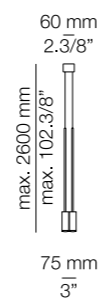

VOLTA L165.3D2T