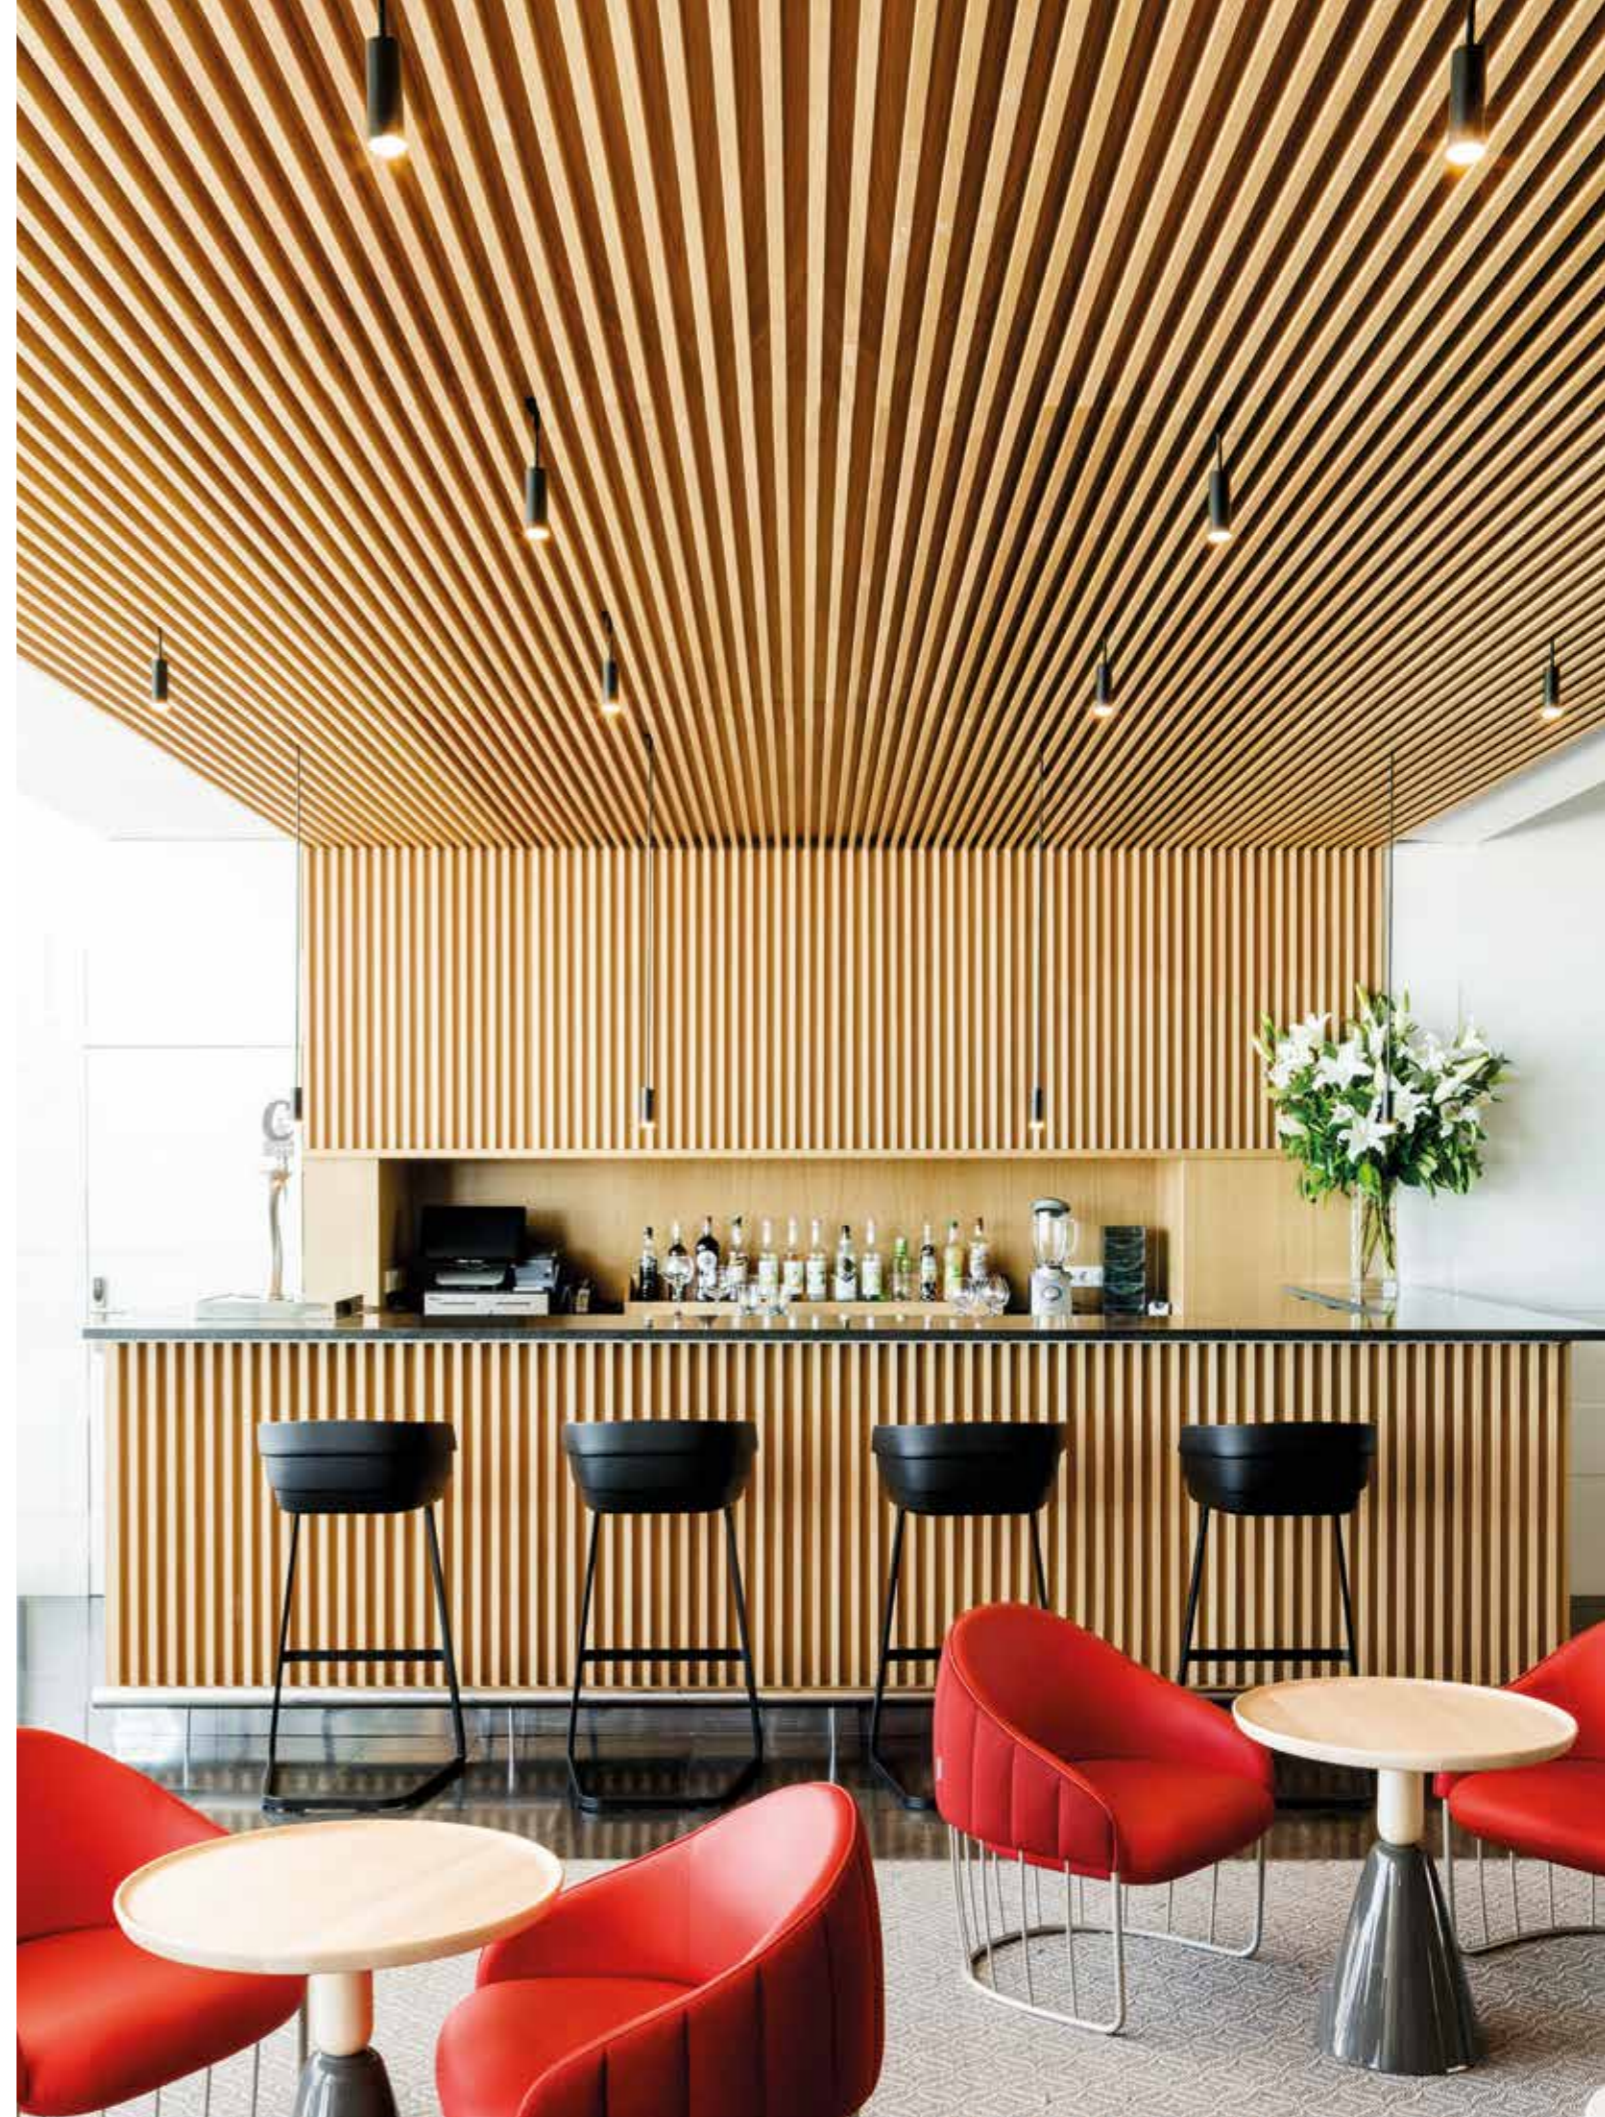

### Finishes

- 26 BLK (Body)
  - 26 BLK (Head)
  - 61 S GLD (Head)
- 71 WH (Body)
  - 71 WH (Head)

### Additional

50° angle acrylic optic lens  
conversion kit.  
We offer custom finishes, sizes,  
and alternate lamping for projects.

*Photographs may show non-standard products.*

Hotel Atenea Mar @carlesgrauches.interiors