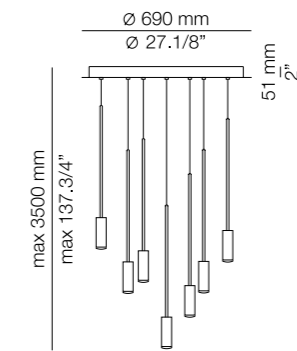

VOLTA R100.17S