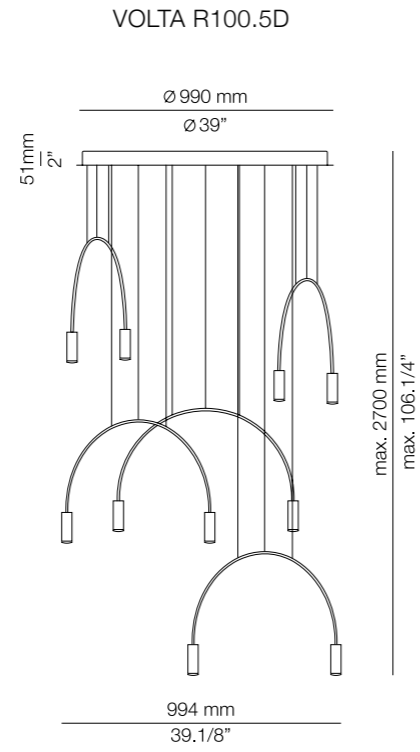

ROUND CANOPY