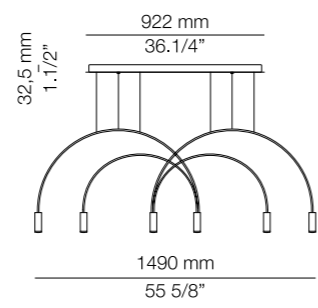

VOLTA L165.3D2T