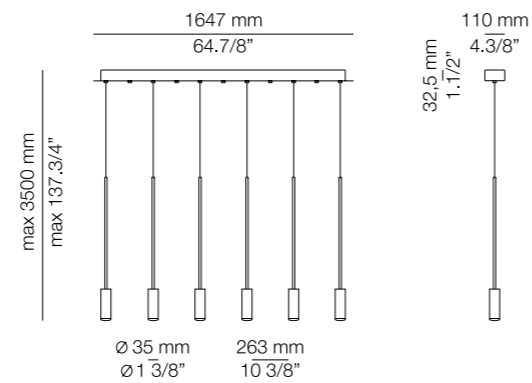

VOLTA R40.3S