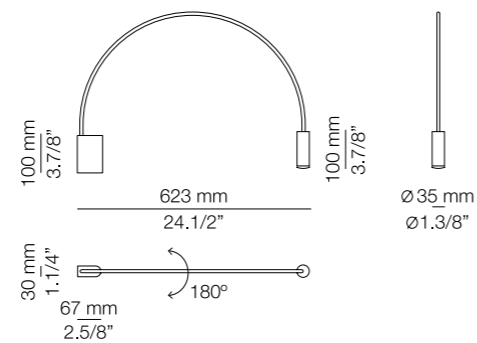

### Finishes

- 26 BLK (Body)
  - 26 BLK (Head)
  - 61 S GLD (Head)
- 71 WH (Body)
  - 71 WH (Head)