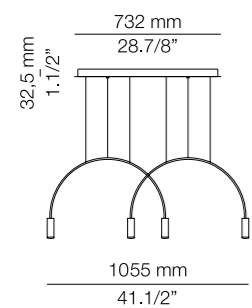

VOLTA L165.3D2T