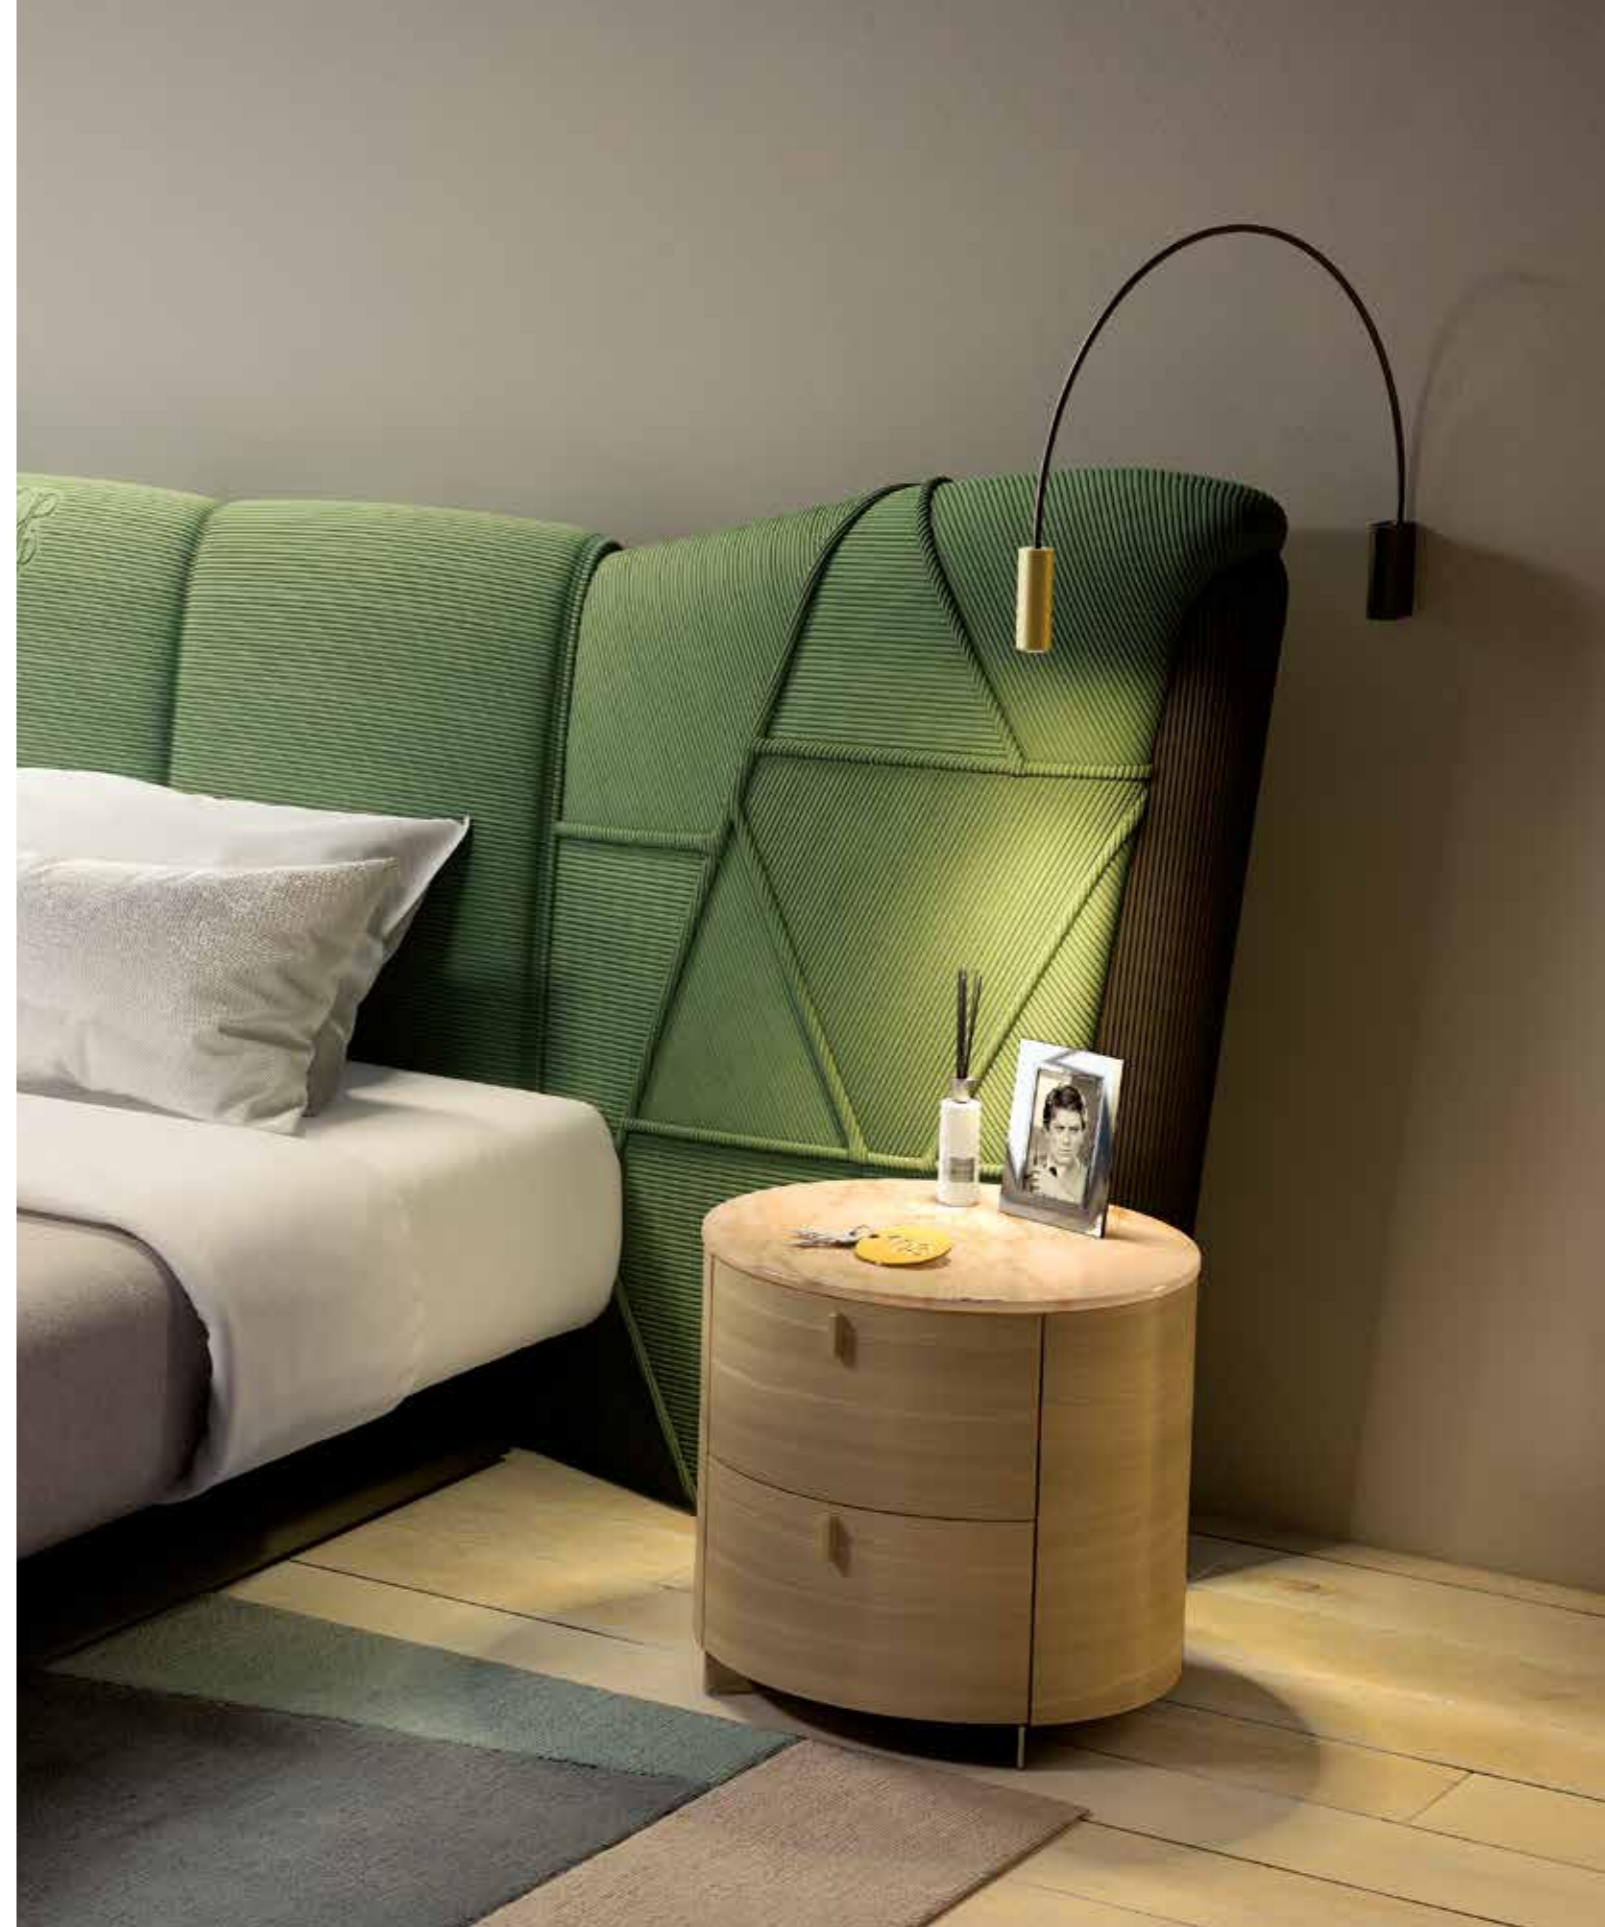

# ROUND CANOPY

Hotel Atenea Mar by @carlesgrauches.interiors

Wall light

190

Volta

Volta

191

Wall light