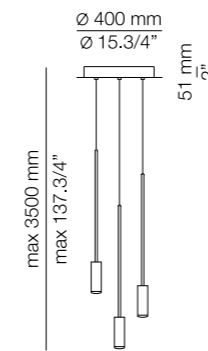

LINEAR CANOPY

VOLTA L73.3S

VOLTA L92.4S

VOLTA L165.6S

VOLTA R40.3S

ROUND CANOPY

VOLTA R70.7S

VOLTA R100.17S