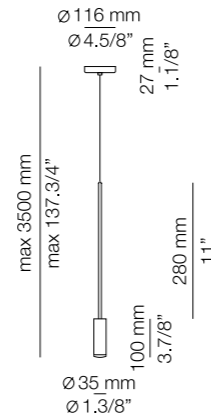

### Finishes

- 26 BLK (Body)
  - 26 BLK (Head)
  - 61 S GLD (Head)
- 71 WH (Body)
  - 71 WH (Head)