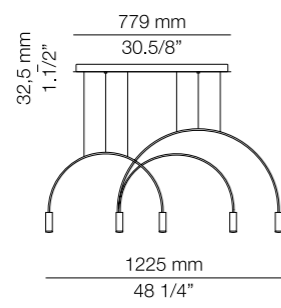

VOLTA L165.3D2T