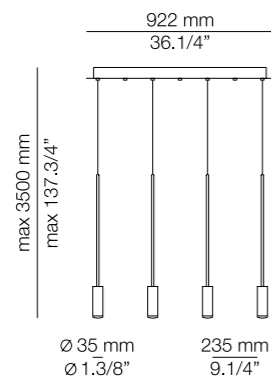

VOLTA L165.6S