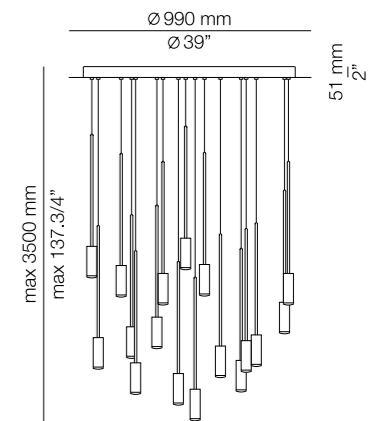

LINEAR CANOPY

VOLTA L73.3S

VOLTA L92.4S

VOLTA L165.6S

VOLTA R40.3S

ROUND CANOPY

VOLTA R70.7S

VOLTA R100.17S