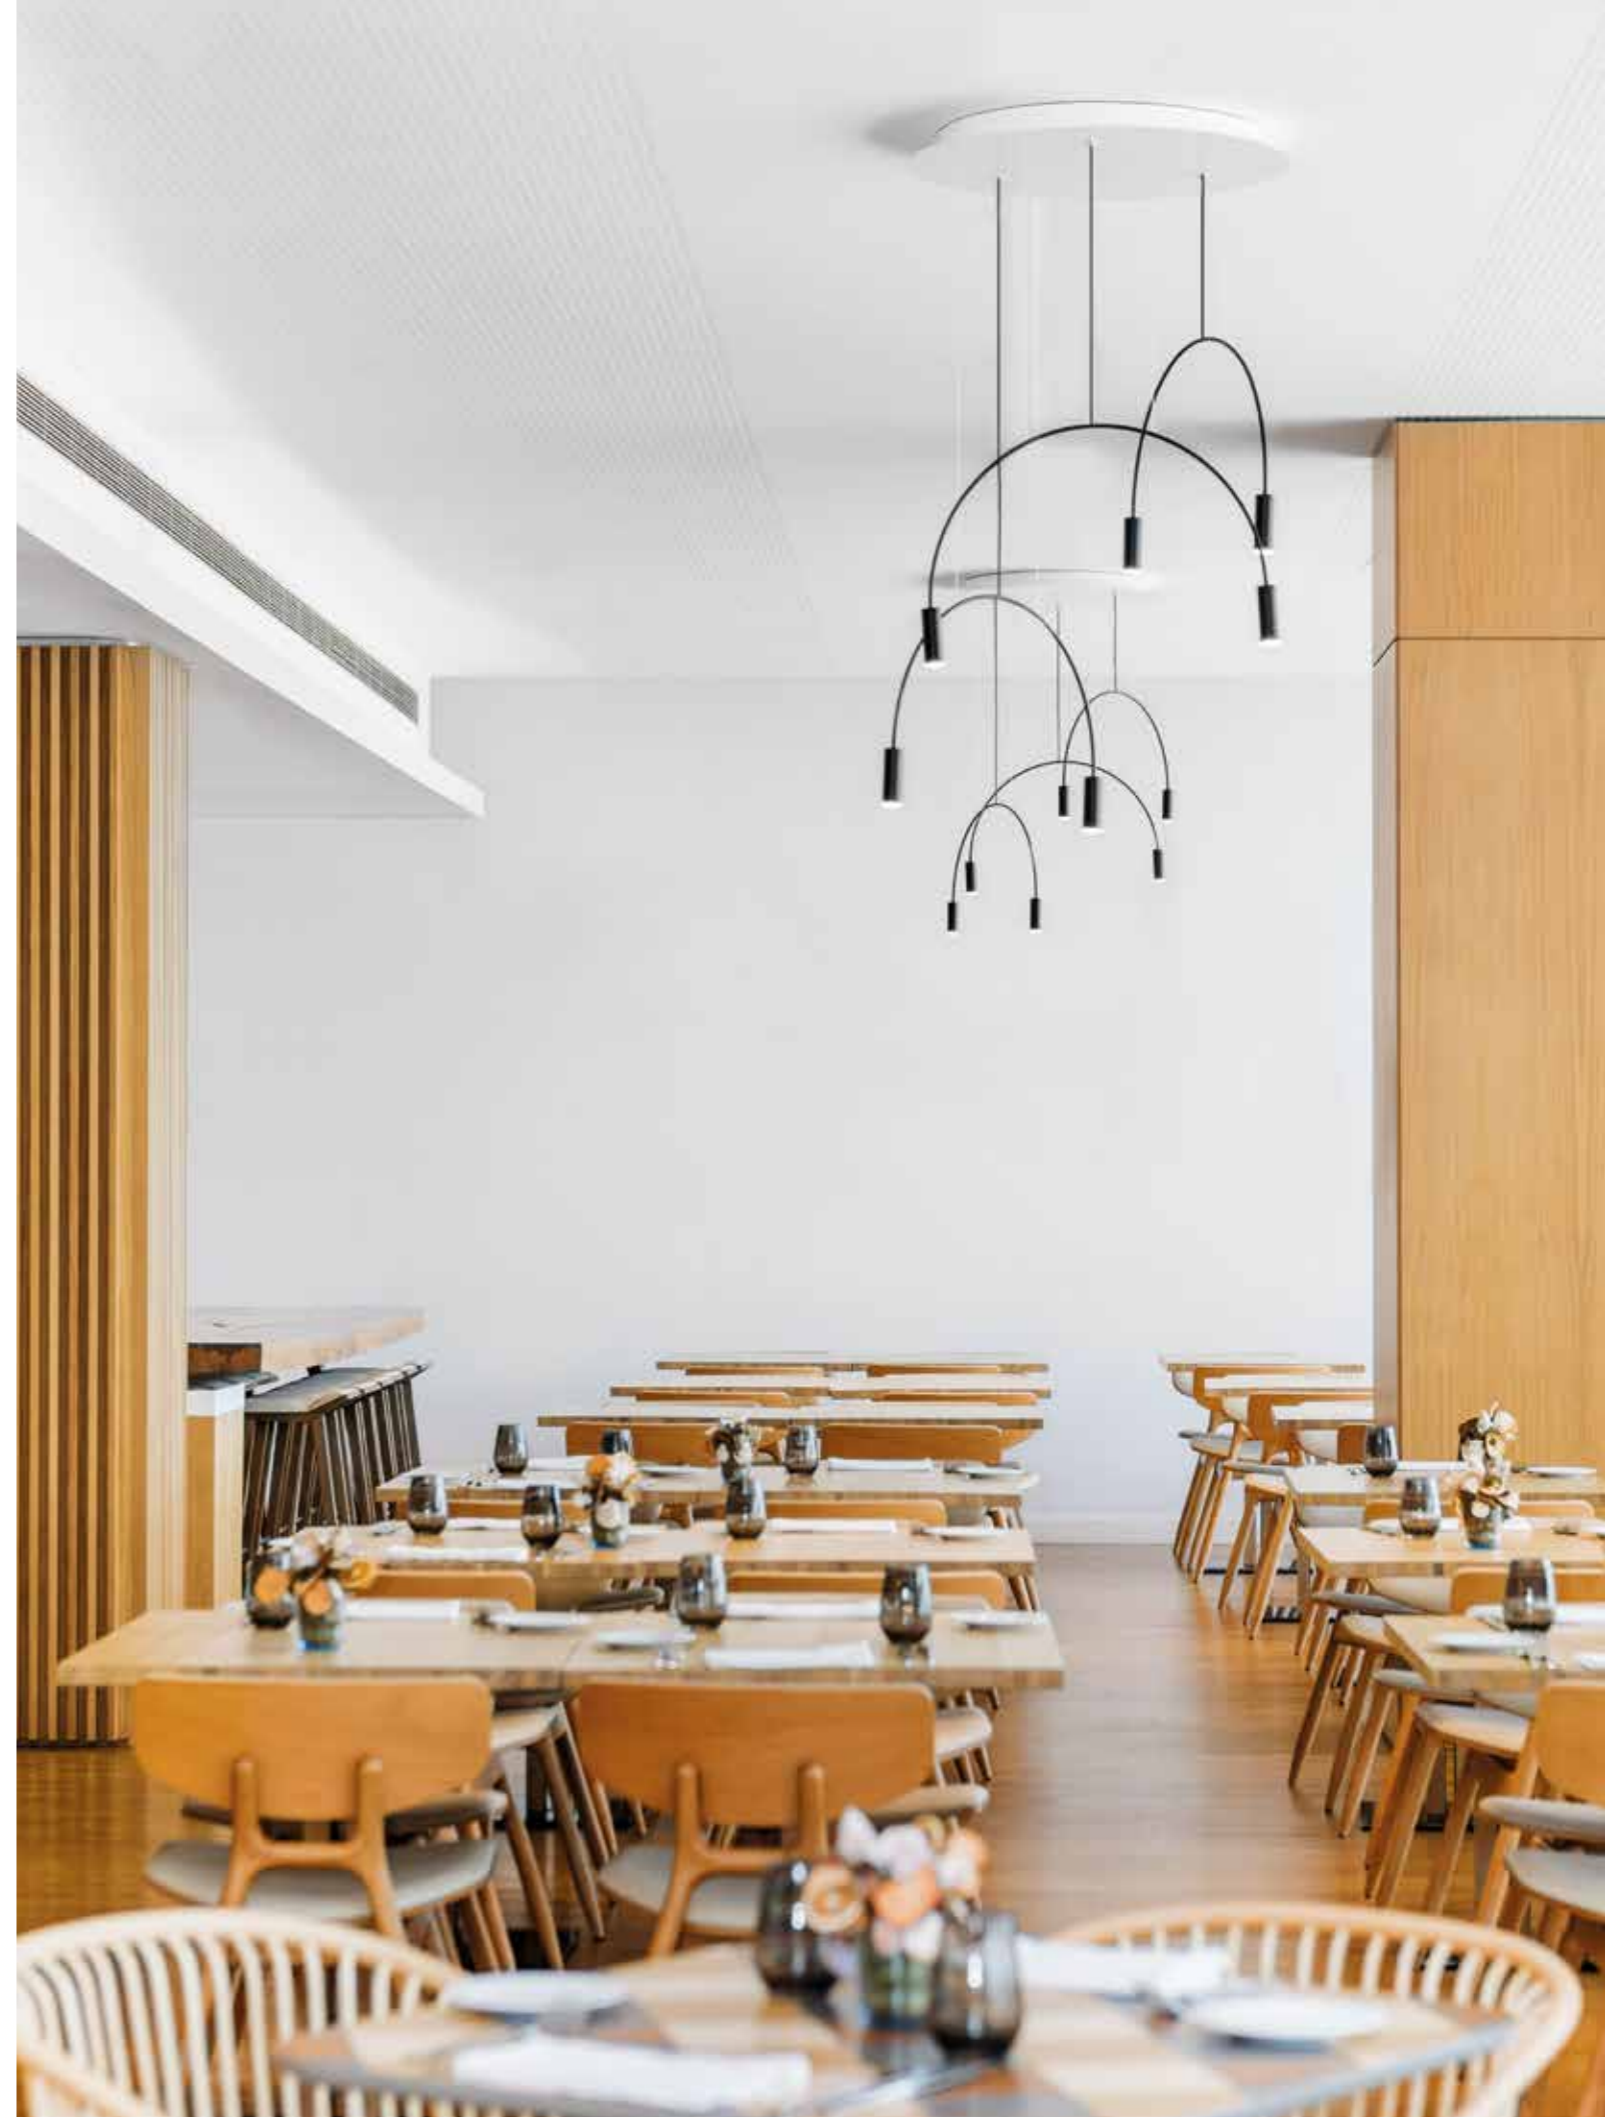

# ROUND CANOPY

Hotel Atenea Mar by @carlesgrauches.interiors

Wall light

190

Volta

Volta

191

Wall light