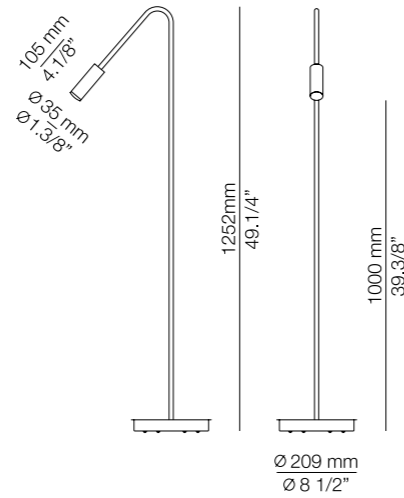

Finishes

- 26 BLK (Body)
  - 26 BLK (Head)
  - 61 S GLD (Head)
- 71 WH (Body)
  - 71 WH (Head)