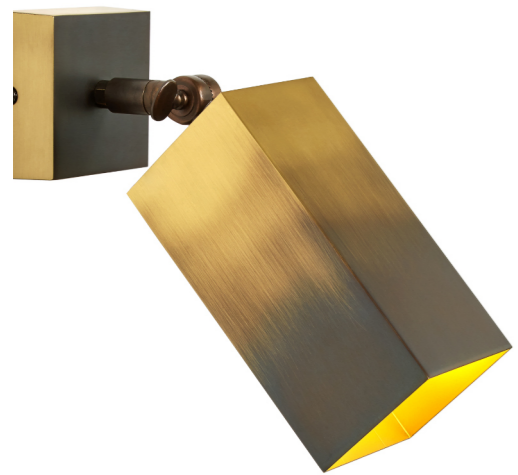

1758-PN P10-P9
Dark Bronze | Satin Brass inside
Ø 18 x H 30 cm | 1 X E27

1758-PN W
White |
Ø 18 x H 30 cm | 1 X E27

Pipes

1738/1-45 PO
Polished Brass
Ø 8 X H 45 cm | 1 X GU10

1738/1-30 PO
Polished Brass
Ø 8 X H 30 cm | 1 X GU10

1738/1-75 PO
Polished Brass
Ø 8 X H 75 cm | 1 X GU10

1738/2 PO
Polished Brass
W13 X P10 cm | 2 X GU10

1738/42 PO
Polished Brass
Ø 13 x H 42 X 45 cm | 1 X E27

1738/135 PO
Polished Brass
Ø 28 x H 135 cm | 1 X E27