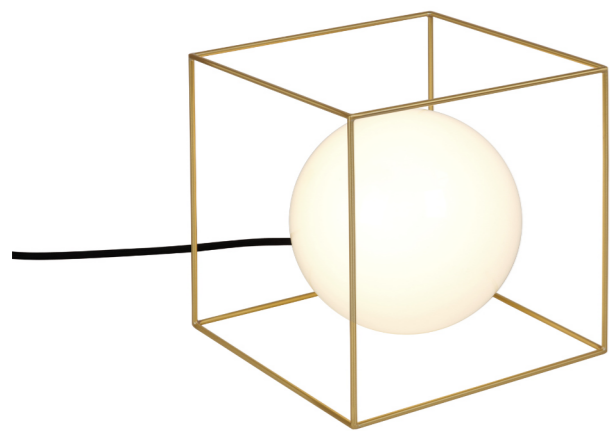

1747/2 PO
Polished Brass | Glossy Opal Glass
Ø 65 X 45 - 200 cm | 1 X E27

1747/1 PO
Polished Brass | Glossy Opal Glass
Ø 65 X 30 - 200 cm | 1 X E27

1747/3 PO
Polished Brass | Glossy Opal Glass
Ø 65 X 65 - 200 cm | 1 X E27

2740/1 PO
Polished Brass | Glossy Opal Glass
Ø 16 X P 19 cm | 1 X E27

1740-PN PO
Polished Brass | Glossy Opal Glass
Ø 18 X H 200 cm | 1 X E27

Wire

1744-TL20 P9
Satin Brass | Glossy White Glass
20 X 20 cm | 1 X E14