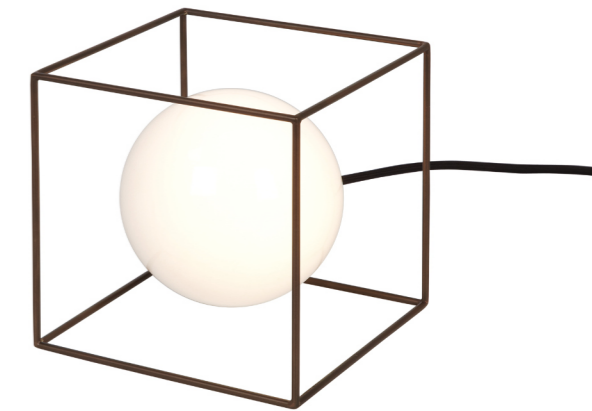

1747/2 PO
Polished Brass | Glossy Opal Glass
Ø 65 X 45 - 200 cm | 1 X E27

1747/1 PO
Polished Brass | Glossy Opal Glass
Ø 65 X 30 - 200 cm | 1 X E27

1747/3 PO
Polished Brass | Glossy Opal Glass
Ø 65 X 65 - 200 cm | 1 X E27

2740/1 PO
Polished Brass | Glossy Opal Glass
Ø 16 X P 19 cm | 1 X E27

1740-PN PO
Polished Brass | Glossy Opal Glass
Ø 18 X H 200 cm | 1 X E27

Wire

1744-TL20 P9
Satin Brass | Glossy White Glass
20 X 20 cm | 1 X E14