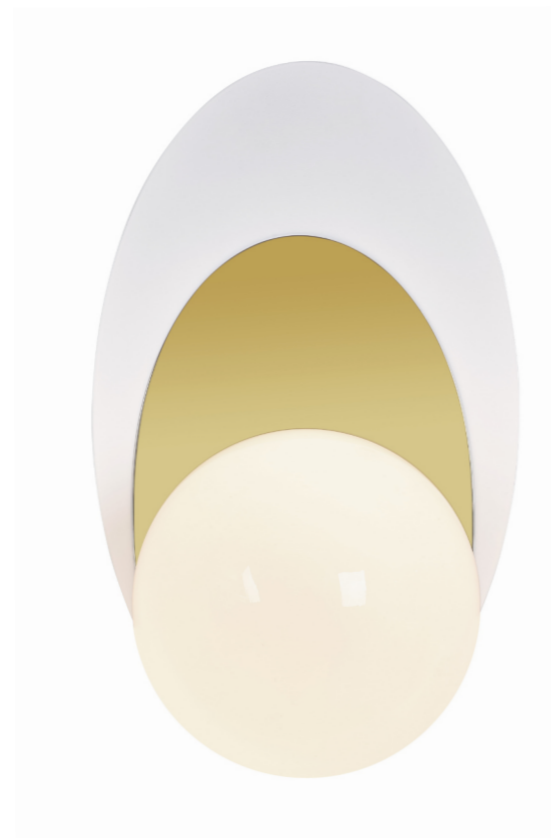

Marlena

1775-PN P9
Satin Brass | Alabaster
Ø 16 X H 16 cm | 1 X E27

Flag

1787/44 BL-P9
Black | Satin Brass
Ø 18 X H 44 cm | 1 X E27

1787-PN BL-P9
Black | Satin Brass
Ø 17 X H 96 cm | 1 X E27

1787/1 BL-P9
Black | Satin Brass
W 17 X H 40 X P 20 cm | 1 X E27

Stones

1762-A P9
Satin Brass | Alabaster |
Glossy White Glass
Ø 14 X H 29 cm | 1 X G9

1762-B P9
Satin Brass | Alabaster |
Glossy White Glass
Ø 14 X H 36 cm | 1 X G9

1763-A P9
Satin Brass | Alabaster |
Ø 9,5 X H 29 cm | 1 X E27

1763-B P9
Satin Brass | Alabaster |
Ø 9,5 X H 36 cm | 1 X E27

Shades to be ordered separately

1763-C P9
Satin Brass | Alabaster |
Ø 18 X H 50 cm | 1 X E27

Shades to be ordered separately

Eccentric

1784/1 BL-P9
Black | Satin Brass | glossy white glass
W18 X H30 X P17 cm | 1 X E14