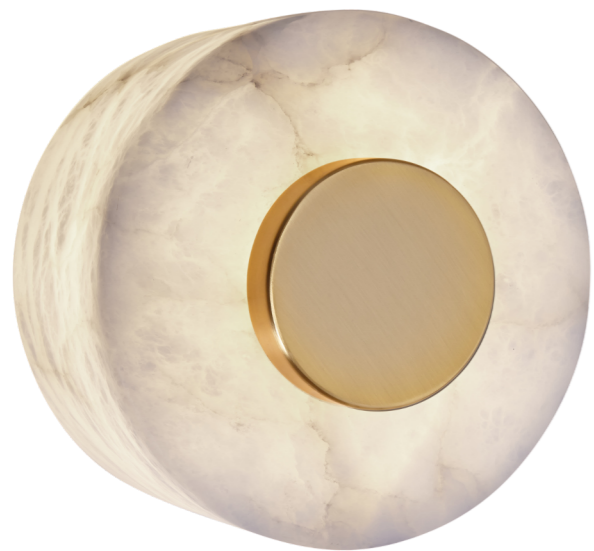

Tarraco

1771-W P9
Satin Brass | Alabaster
Ø 22 x P 14 cm | 3 X G9

1771-FL P9
Satin Brass | Alabaster
Ø 22 x H 23 cm | 3 X G9