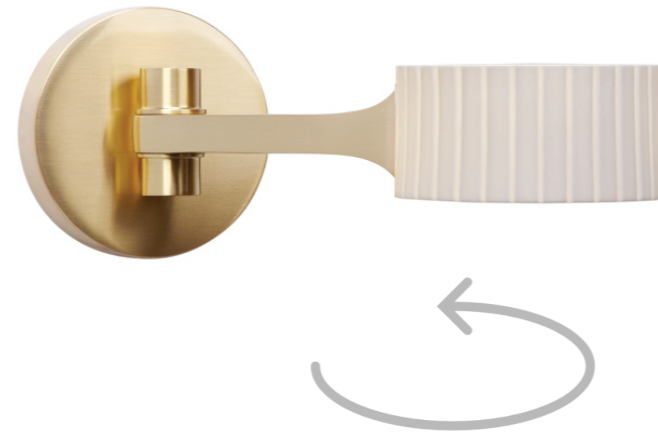

Brahma designed by Jordi Blasi

1733/2 P9
Satin Brass | Raw Porcelain
W48 X P23 cm | 2 X G9

1733/1 P9
Satin Brass | Raw Porcelain
W13-31 X P23-33 cm | 1 G9