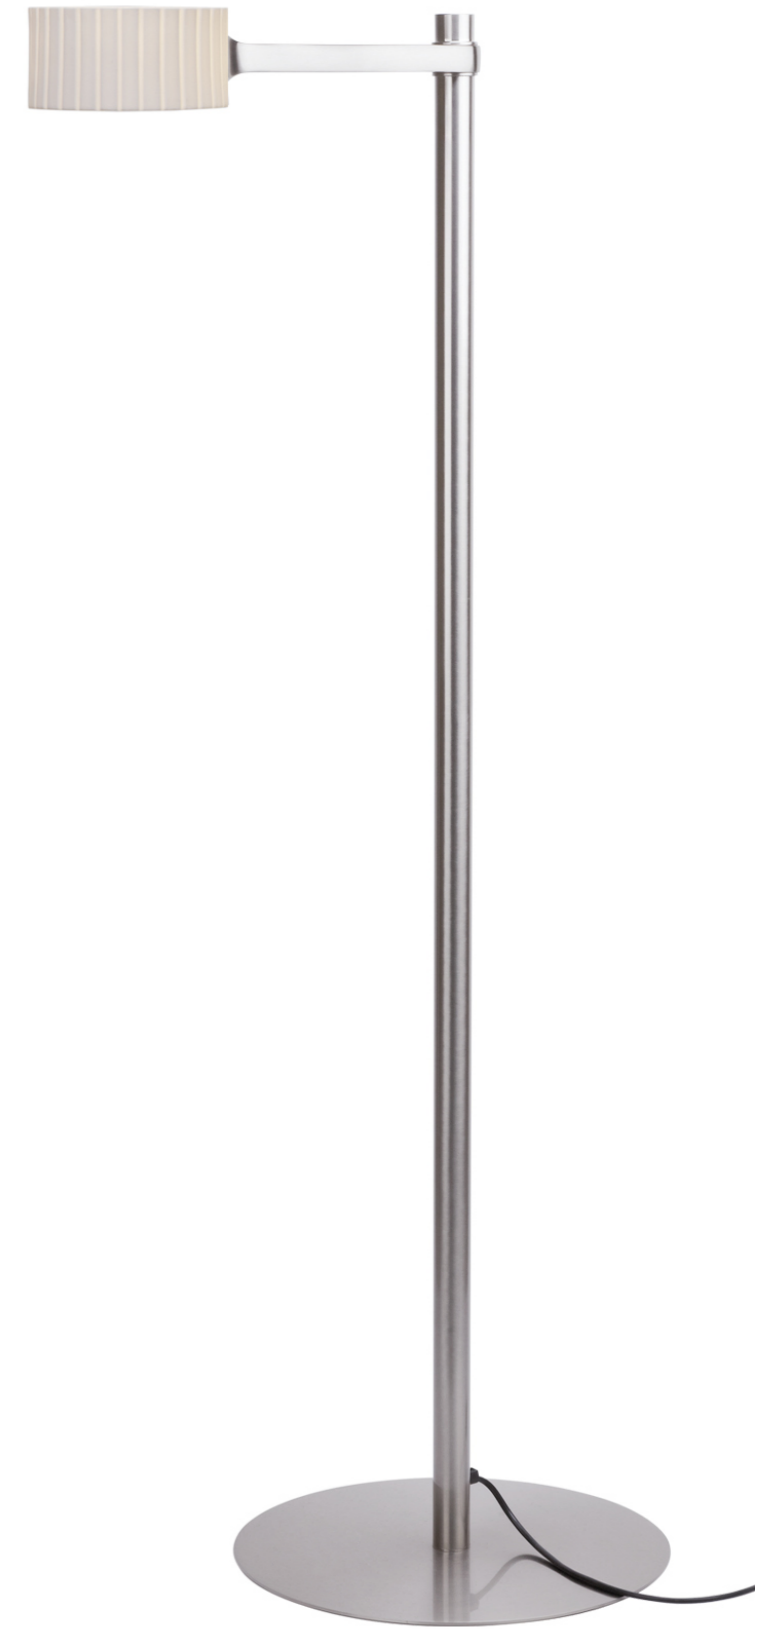

1733-F1 P7
Satin Nickel | Raw porcelain
W48 x H125 cm | 1 x G9