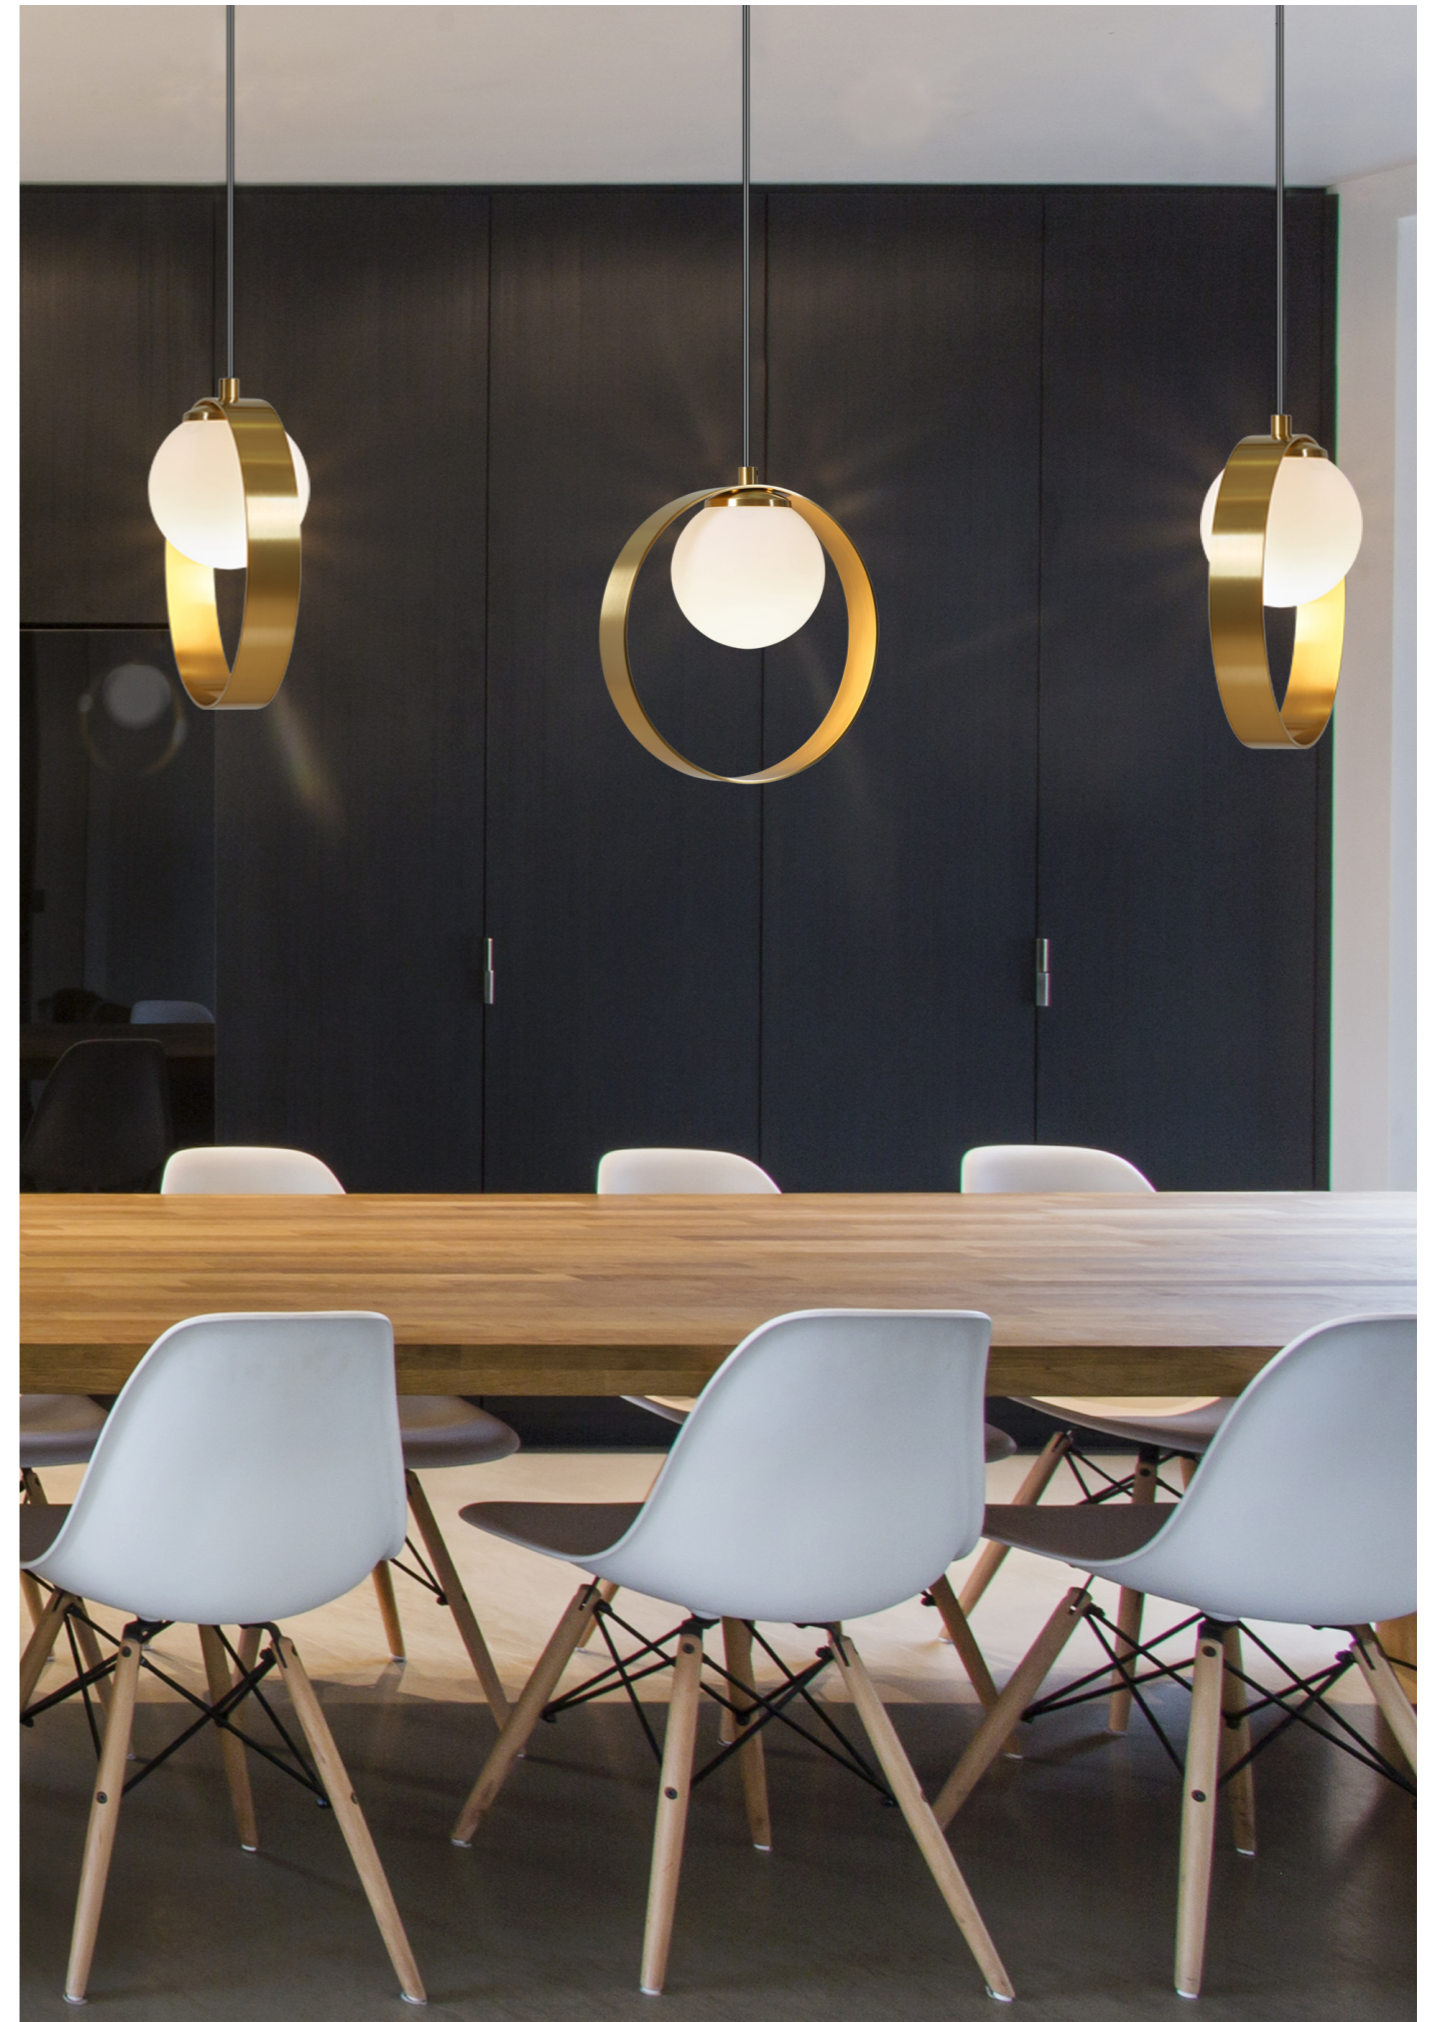

Aura Dome

1782/24 P9
Satin Brass | Glossy White Glass
Ø 16 X H 24 cm | 1 X E14