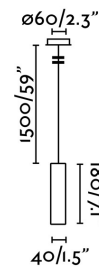

Class: II

Material: Aluminium, metal and PMMA

Designer:

Recommended bulb:

Length: 40 mm

Net Width: 40 mm

Height: 1680 mm

Net Weight: 0.40 kg

Volume: 0.00120 m3

8421776066274