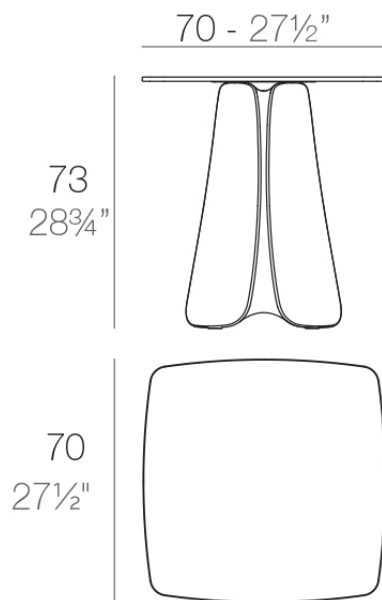

## Description

Made of polyethylene resin by rotational moulding. 100% Recyclable. Item suitable for indoor and outdoor use. Available in different finishes.

Weight: 30.4 Kg

PEZZETTINA Mesa 70x70

PEZZETTINA Dining Table 27½"x27½"