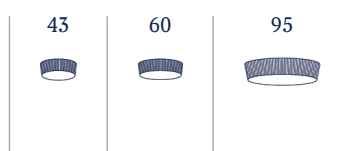

Familia / Family: Plafonet

bover
barcelona lights

Avda. Catalunya 173
Poligon Ind. Sud
08440 Cardedeu
Barcelona, Spain

T. +34 938 713 152
F. +34 938 462 089
info@bover.es
www.bover.es