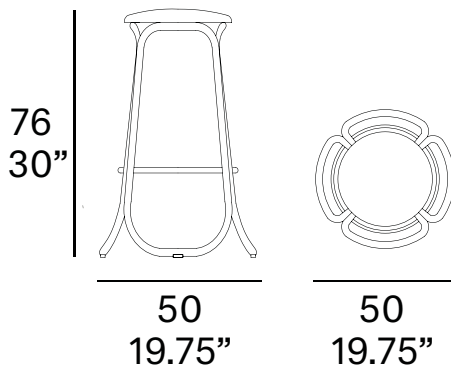

indoor

Gres High barstool / taburete alto

Miguel Milá, 2017

T088

Barstool with structure made of peeled and tinted natural rattan 26 mm/1.02" in diameter. Finished with a three step coating (dye, base coat and top coat) highly resistant to solar radiation thanks to UV filters. Multiple upholstery options are available: natural or faux leather, virgin wool fabrics, velvet and polypropylene. Stainless steel footrest. Protective caps with removable plastic-felt inserts.

Shipment details

Qty	1 armchair (1 box)
Volume	0,25 m3 / 8.83 ft3
Gross weight	8 kg / 18 lb
Net weight	5 kg / 11 lb
Item dimensions (width x depth x height)	50 x 50 x 76 cm 35" x 29.5" x 33.5"
COM (1, 40 - 1,50 m / 54"-59")	0,55 m / 0.6 yd