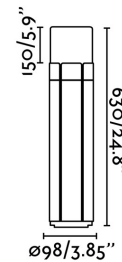

TRAM Dark grey beacon lamp h 63cm

Ref. 75531

TRAM is a set of designer lamps by Estudi Ribaudí. These lamps have an urban style and a high protection against rain and solids. It's made of aluminium with microtextured finished .

Specifications

| | |
|---|---|
| Bulb: | 1XE27 15W LED |
| Bulb included: | No |
| Transformer: | |
| Transformer included: | No |
| Voltage: | 100-240V |
| IP: | 65 |
| Class: | I |
| Material: | Aluminium and PMMA diffuser |
| Designer: | ESTUDI RIBAUDÍ |
| Recommended bulb: | 17463 |
| Description of recommended Bulb: | BULB STANDARD MATT LED E27 7W 2700K 800Lm |
| Length: | 98 mm |
| Net Width: | 98 mm |
| Height: | 630 mm |
| Diameter: | 98 Ø |
| Net Weight: | 1.90 kg |
| Volume: | 0.00774 m3 |