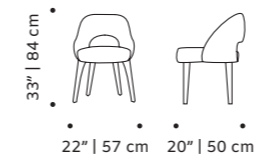

weight 29 lb | 13 kg

dimensions w 23" | 58 cm

d 23" | 59 cm

h 34" | 86 cm

seat height 19" | 48 cm

// chairs

//as pictured
smooth 22 exterior, smooth 85 interior, smooth 82 piping, polished brass feet

lola

chair

top fabric or leather

feet solid or lacquered wood

weight 24 lb | 11 kg

dimensions w 22" | 57 cm

d 20" | 50 cm

h 33" | 84 cm

seat height 19" | 49 cm