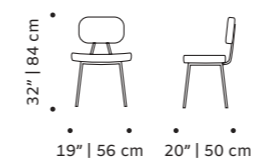

state

chair

top fabric or leather

feet polished/satin brass, copper or nickel or lacquered metal

weight 17 lb | 8 kg

dimensions w 19" | 56 cm

d 20" | 50 cm

h 32" | 84 cm

seat height 19" | 49 cm