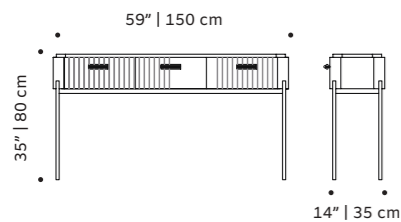

h 31" | 79 cm

go

sideboard

structure plywood veneer, laquered MDF

or decape

weight 158 lb | 72 kg

dimensions w 77" | 195 cm

d 20" | 50 cm

weight 461 lb | 209 kg

dimensions

w 59" | 150 cm

d 14" | 35 cm

h 35" | 80 cm

//as pictured

top: terrazzo africa, nero maquina

middle: nero maquina, estremoz pink matte

feet: estremoz white matte

malcolm

console

- top** marble
- structure** plywood veneer
- handles** polished/satin brass or nickel
- feet** plated brass or inox
- weight** 170 lb | 77 kg
- dimensions** w 59" | 150 cm
d 14" | 35 cm
h 35" | 80 cm