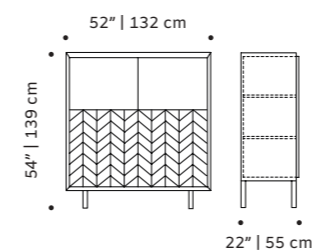

weight 187 lb | 85 kg

dimensions w 48" | 122 cm

d 18" | 45 cm

h 51" | 131 cm

//as pictured

top: natural walnut structure, taupe lacquered MDF doors, oxidized brass applications

bottom: black lacquered MDF structure, ivory lacquered MDF door, oxidized brass applications

// bar cabinets

samoa

bar cabinet

structure plywood veneer

doors lacquered MDF and plywood veneer

applications polished/satin brass, copper or nickel

weight 200 lb | 91 kg

dimensions w 52" | 132 cm

d 22" | 55 cm

h 54" | 139 cm

// bar cabinet

//as pictured

top: iron wood structure highgloss, taupe lacquered MDF doors, polished brass applications

bottom: iron wood structure highgloss, black lacquered MDF doors, polished brass applications