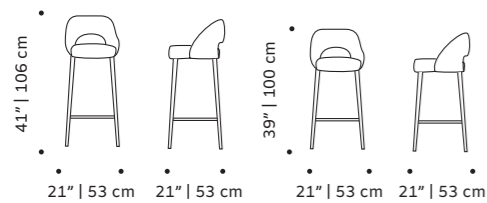

lola

bar chair

- **top** fabric or leather
- **feet** solid or lacquered wood
- **ring** polished/brushed brass, copper or nickel or lacquered metal
- **weight** 26 lb | 12 kg
- **dimensions** w 21" | 53 cm
  d 21" | 53 cm
  h counter 39" | 100 cm
  seat height counter 30" | 76 cm
  h bar 41" | 106 cm
  seat height bar 32" | 82 cm

//as pictured
latch 07 back, paris black seat, black lacquered wood feet, polished brass ring