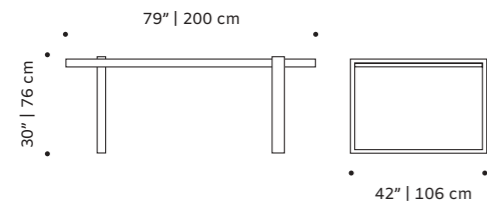

// dinner tables

praga

dinner table

dimensions

- 1 w 28" | 70 cm / w 24" | 60 cm
d 28" | 70 cm / d 24" | 60 cm
h 29" | 75 cm / h 39" | 100 cm
- 2 Ø 24" | 60 cm / Ø 35" | 90 cm Ø 47" | 120 cm
h 29" | 75 cm / h 39" | 100 cm

max

dinner table

top plywood veneer, lacquered MDF or decape

feet lacquered metal

use indoor

weight 150 lb | 68 kg

dimensions w 79" | 200 cm
d 42" | 106 cm
h 30" | 76 cm

//as pictured
top: natural oak top, jade lacquered metal feet
bottom: natural walnut top, ivory lacquered metal feet

flex

dinner table

top marble, plywood veneer or lacquered MDF

feet solid wood

fittings polished/satin brass or lacquered metal

use indoor

weight 140 lb | 60 kg

dimensions ø 39" | 100 cm
h 30" | 75 cm