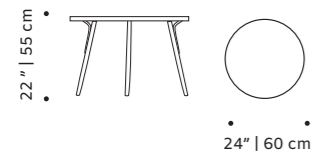

// side tables

way

side table

structure plywood veneer, lacquered MDF or decape
feet solid wood
 fittings polished/satin brass, copper or nickel or lacquered metal
use indoor
weight 19 lb | 9 kg
dimensions ø 24" | 60 cm
 h 22" | 55 cm