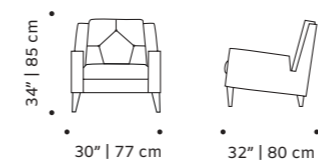

geo

armchair

top fabric or leather

feet solid wood

weight 70 lb | 32 kg

dimensions w 30" | 77 cm

d 32" | 80 cm

h 34" | 85 cm

seat height 17" | 43 cm