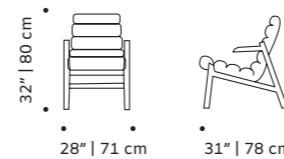

easy

armchair

- **top** fabric or leather
- **feet** solid wood
- optional ottoman
- **weight** 44 lb | 20 kg
- **dimensions** w 28" | 71 cm
  d 31" | 78 cm
  h 32" | 80 cm
  seat height 17" | 43 cm