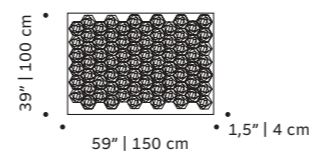

weight 128 lb | 58 kg / 110 lb | 50 kg / 132 lb | 60 kg

dimensions w 59" | 150 cm
d 1,5" | 4 cm
h 39" | 100 cm

// tiles panels

//as pictured
top: tejo black & white 1 with tejo tiles big in black matte and white matte, black wood frame
middle: tejo black & white 2 with tejo big tiles in black matte and white matte, black wood frame
bottom: tejo black & white 3 with tejo small tiles in black matte and white matte, black wood frame

floral

tiles panel

handmade tiles and lacquered wood frame in ivory, bronze or black

weight 104 lb | 47 kg

dimensions w 59" | 150 cm
d 1,5" | 4 cm
h 39" | 100 cm

// tiles panels

//as pictured
floral blossom with floral and floral plain tiles in black matte, white matte, rose matte, ocre and forest, bronze wood frame

prisma

tiles panel

handmade tiles and lacquered wood frame in ivory, bronze or black

weight 104 lb | 47 kg

dimensions w 59" | 150 cm
d 1,5" | 4 cm
h 39" | 100 cm

// tiles panels

//as pictured
prisma honey with prisma tiles in black matte, white matte, nude matte, gold and yellow sun, bronze wood frame