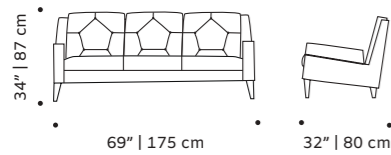

//as pictured
 roden 13, paris pink piping, black
 lacquered metal feet

// settees

geo

settee

- top** fabric or leather
- feet** solid wood
- weight** 79 lb | 36 kg
- dimensions** w 69" | 175 cm
d 32" | 80 cm
h 34" | 87 cm
seat height 17" | 43 cm