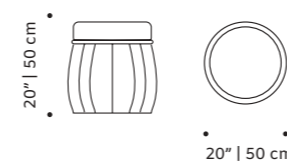

//as pictured
top: gazelle leather, beech 056-1 solid wood
feet
bottom: white lamb leather, beech 056-1 solid
wood feet

stella

stool

top/base fabric or leather

weight 22 lb | 10 kg

dimensions Ø 20" | 50 cm
h 20" | 50 cm