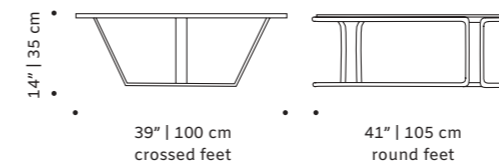

caldas round

center table

- **top** handmade tiles available in pattern, gaudí, circles, stripes in 30 colors, with ou without glass
- **structure** wood for indoor or lacquered metal for outdoor
- **feet** lacquered metal
- **use** outdoor and indoor
- **weight** 73 lb | 32 kg
- **dimensions** ø 39" | 100 cm
  ø 41" | 105 cm
  h 14" | 35 cm