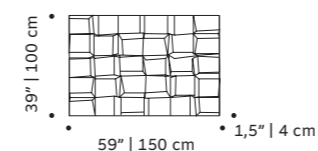

floral

tiles panel

handmade tiles and lacquered wood frame in ivory, bronze or black

weight 104 lb | 47 kg

dimensions w 59" | 150 cm
d 1,5" | 4 cm
h 39" | 100 cm

// tiles panels

//as pictured
floral blossom with floral and floral plain tiles in black matte, white matte, rose matte, ocre and forest, bronze wood frame

prisma

tiles panel

handmade tiles and lacquered wood frame in ivory, bronze or black

weight 104 lb | 47 kg

dimensions w 59" | 150 cm
d 1,5" | 4 cm
h 39" | 100 cm

// tiles panels

//as pictured
prisma honey with prisma tiles in black matte, white matte, nude matte, gold and yellow sun, bronze wood frame

douro

tiles panel

handmade tiles and lacquered wood frame in ivory, bronze or black

colors available colors in pages 197-198

weight 133 lb | 60 kg

dimensions w 59" | 150 cm
d 1,5" | 4 cm
h 39" | 100 cm

// tiles panels

weight 124 lb | 54 kg

dimensions w 59" | 150 cm
d 1,5" | 4 cm
h 39" | 100 cm

// tiles panels

//as pictured
top: tejo tiles in yellow sun, black wood frame
bottom: tejo tiles in mint, black wood frame

mondego