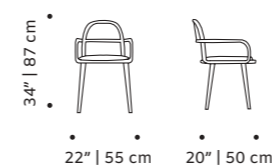

luc

chair

structure solid or lacquered wood

seat (optional) fabric or leather

weight 11 lb | 5 kg

dimensions w 22" | 55 cm

d 20" | 50 cm

h 34" | 87 cm

seat height 19" | 48 cm