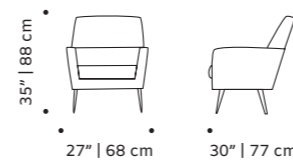

doble

armchair

- **top** fabric or leather
- **feet** solid or lacquered wood
- **fittings** polished/satin brass, copper or nickel
- **weight** 44 lb | 20 kg
- **dimensions** w 27" | 68 cm
  d 30" | 77 cm
  h 35" | 88 cm
  seat height 19" | 49 cm