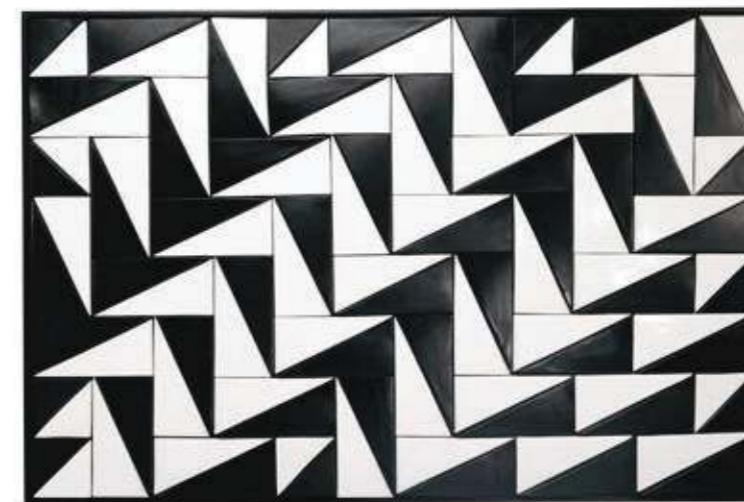

// ceramics

tua

tiles panel

handmade tiles and lacquered wood frame in ivory,
bronze or black

colors for the tiles available colors in pages 197-198

weight 100 lb | 46 kg

dimensions w 59" | 150 cm
d 1,5" | 4 cm
h 39" | 100 cm

// tiles panels

//as pictured
top: tua and tua stripes tiles in ivory, black
wood frame
bottom: tua and tua stripes tiles in rose matte,
black wood frame

tejo black & white

tiles panel

handmade tiles and lacquered wood frame in ivory,
bronze or black