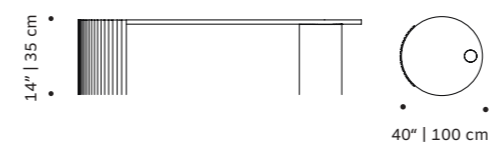

// dinner tables

bara

dinner table

- top** marble
- base** plated brass, copper or nickel or lacquered metal
- use** indoor and outdoor (only lacquered metal base)
- weight** 287 lb | 130 kg
331 lb | 150 kg
- dimensions** ø 49" | 120 cm / ø 59" | 150 cm
h 30" | 77 cm

plain base estremoza rosa, estremoza, nero marquina

weight 560 lb | 254 kg

dimensions ø 40" | 100 cm

h 14" | 35 cm

//as pictured
 top: estremoza marble
 textured base: estremoza marble
 plain base: nero maquina