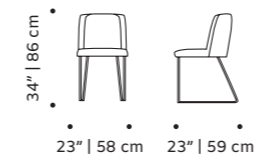

weight 29 lb | 13 kg

dimensions w 23" | 58 cm

d 23" | 59 cm

h 34" | 86 cm

seat height 19" | 48 cm

// chairs

//as pictured
smooth 22 exterior, smooth 85 interior, smooth 82 piping, polished brass feet

lola