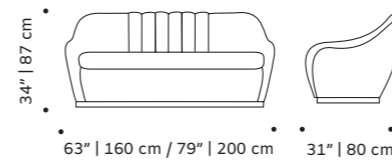

gia

settee

- **top** fabric or leather
- **feet** wood or polished/satin brass, copper or nickel
- **weight** 79 lb | 36 kg / 112 lb | 51 kg
- **dimensions** w 63" | 160 cm / w 79" | 200 cm
  d 31" | 80 cm
  h 34" | 87 cm
  seat height 17" | 43 cm