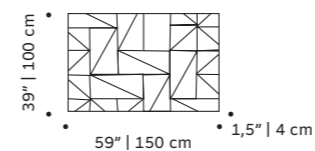

floral

tiles panel

handmade tiles and lacquered wood frame in ivory, bronze or black

weight 104 lb | 47 kg

dimensions w 59" | 150 cm
d 1,5" | 4 cm
h 39" | 100 cm

// tiles panels

//as pictured
floral blossom with floral and floral plain tiles in black matte, white matte, rose matte, ocre and forest, bronze wood frame

prisma

tiles panel

handmade tiles and lacquered wood frame in ivory, bronze or black

weight 104 lb | 47 kg

dimensions w 59" | 150 cm
d 1,5" | 4 cm
h 39" | 100 cm

// tiles panels

//as pictured
prisma honey with prisma tiles in black matte, white matte, nude matte, gold and yellow sun, bronze wood frame

douro

tiles panel

handmade tiles and lacquered wood frame in ivory, bronze or black

colors available colors in pages 197-198

weight 133 lb | 60 kg

dimensions w 59" | 150 cm
d 1,5" | 4 cm
h 39" | 100 cm

// tiles panels

weight 124 lb | 54 kg

dimensions w 59" | 150 cm
d 1,5" | 4 cm
h 39" | 100 cm

// tiles panels

//as pictured
top: tejo tiles in yellow sun, black wood frame
bottom: tejo tiles in mint, black wood frame

mondego