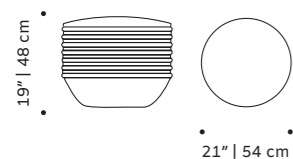

nazaré

stool

top/base fabric or leather
weight 24 lb | 11 kg
dimensions Ø 21" | 54 cm
h 18" | 46 cm

//as pictured
top: paris brick top, wire 04 base
bottom: paris safira top, wire 12 base