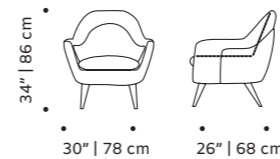

frida

armchair

- **top** fabric or leather
- **feet** solid or lacquered wood
- **fittings** polished/satin brass, copper or nickel
- **weight** 44 lb | 20 kg
- **dimensions** w 30" | 78 cm
  d 26" | 68 cm
  h 34" | 86 cm
  seat height 16" | 41 cm