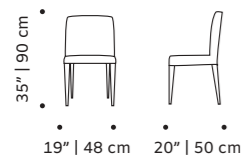

weight 29 lb | 13 kg

dimensions w 23" | 58 cm

d 23" | 59 cm

h 34" | 86 cm

seat height 19" | 48 cm

// chairs

//as pictured
smooth 22 exterior, smooth 85 interior, smooth 82 piping, polished brass feet

lola

// chairs

//as pictured
esparta black, paris black seat, beech 056-5
solid wood feet

indie

chair

top fabric or leather
feet solid or lacquered wood
weight 22 lb | 10 kg
dimensions w 20" | 50 cm
 d 20" | 50 cm
 h 35" | 90 cm
 seat height 19" | 48 cm