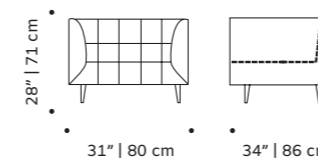

dimensions w 37" | 93 cm

d 35" | 90 cm

h 31" | 80 cm

seat height 15" | 39 cm

//as pictured
alston flamingo, paris champagne piping,
polished brass base

dust

armchair

top fabric or leather

feet solid or lacquered wood

fittings polished/satin brass, copper or nickel

weight 55 lb | 25 kg

dimensions w 31" | 80 cm

d 34" | 86 cm

h 28" | 71 cm

seat height 15" | 39 cm

//as pictured
smooth 88, smooth 85 piping, beech 956-1
solid wood feet