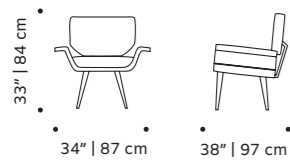

ivy

armchair

- **top** fabric or leather
- **feet** solid or lacquered wood
- **back detail** lacquered metal
- **fittings** polished/satin brass or nickel
- **weight** 33 lb | 15 kg
- **dimensions** w 34" | 87 cm
  d 38" | 97 cm
  h 33" | 84 cm
  seat height 17" | 44 cm

//as pictured
top: white lamp back, wire 02 seat, paris black piping, gold metal back detail, black lacquered feet
bottom: esparta black back, ride teal bottom, paris black piping, gold metal back detail, beech 065-1 solid wood feet