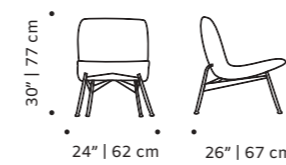

seat height 17" | 43 cm

//as pictured

top: natural oak structure, paris petrol
back and seat

bottom: natural oak structure, paris teja
back and seat

chiado

armchair

top fabric or leather

feet lacquered metal

weight 46 lb | 21 kg

dimensions w 24" | 62 cm

d 26" | 67 cm

h 30" | 77 cm

seat height 17" | 44 cm

// armchairs

//as pictured
smooth 30, black lacquered metal feet

closer