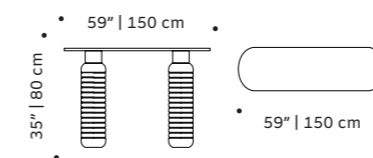

form

sideboard

structure plywood veneer, laquered MDF

or decape

applications polished/satin brass, copper or nickel

weight 178 lb | 81 kg

dimensions w 77" | 195 cm

d 22" | 55 cm

h 31" | 79 cm

go

sideboard

structure plywood veneer, laquered MDF

or decape

weight 158 lb | 72 kg

dimensions w 77" | 195 cm

d 20" | 50 cm

weight 461 lb | 209 kg

dimensions

w 59" | 150 cm

d 14" | 35 cm

h 35" | 80 cm

//as pictured

top: terrazzo africa, nero maquina

middle: nero maquina, estremoz pink matte