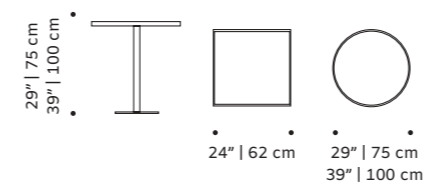

// dinner tables

praga

dinner table

dimensions

- 1 w 28" | 70 cm / w 24" | 60 cm
d 28" | 70 cm / d 24" | 60 cm
h 29" | 75 cm / h 39" | 100 cm
- 2 Ø 24" | 60 cm / Ø 35" | 90 cm Ø 47" | 120 cm
h 29" | 75 cm / h 39" | 100 cm

metal

base

lacquered metal

// dinner tables

caldas

dinner table

- top** handmade tiles available in pattern, gaudí, circles, stripes in 30 colors, with ou without glass
- structure** wood for indoor or lacquered metal for outdoor
- base** lacquered metal
- use** outdoor and indoor
- weight** 55 lb | 25 kg
77 lb | 35 kg
- dimensions** 1 w 24" | 62 cm
d 24" | 62 cm
h 29" | 75 cm / h 39" | 100 cm
2 ø 29" | 75 cm / ø 39" | 100 cm
h 29" | 75 cm / h 39" | 100 cm