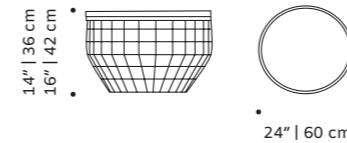

base estremo marble

use indoor or outdoor

weight 154 lb | 70 kg / 201 lb | 91 kg

dimensions Ø 24" | 60 cm

h 15" | 38 cm

Ø 24" | 60 cm

h 20" | 52 cm

//as pictured

dimensions ø 24" | 60 cm
h 20" | 50 cm

//as pictured

top: estremoze marbled top, polished copper middle part, natural walnut base

bottom: estremoze marbled top, ivory lacquered metal middle part, natural walnut base

new air

side table

top marble, plywood veneer, lacquered MDF or decap

base polished/satin brass, copper or nickel for indoor or lacquered metal for outdoor

use indoor and outdoor

weight 24 lb | 11 kg

dimensions ø 24" | 60 cm
h 14" | 36 cm / h 16" | 42 cm