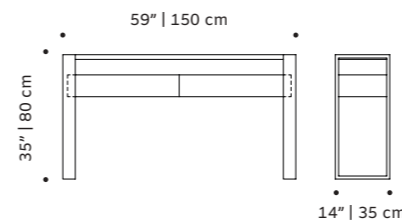

iron

console

- **structure** plywood veneer, lacquered MDF or decap
- **feet** plated brass, copper or nickel or lacquered metal
- **weight** 90 lb | 41 kg
- **dimensions** w 59" | 150 cm
  d 14" | 35 cm
  h 35" | 80 cm