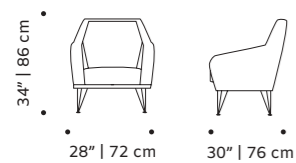

croix

armchair

top fabric or leather
feet lacquered metal
weight 37 lb | 17 kg
dimensions w 28" | 72 cm
d 30" | 76 cm
h 34" | 86 cm
seat height 17" | 43 cm

//as pictured
latch 10, smooth 85 piping, ivory
lacquered metal feet