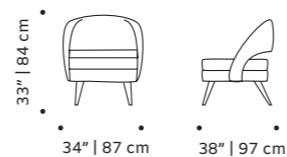

ava

armchair

- **top** fabric or leather
- **feet** solid or lacquered wood
- **fittings** polished/satin brass, copper or nickel
- **weight** 48 lb | 22 kg
- **dimensions** w 34" | 87 cm
  d 38" | 97 cm
  h 33" | 84 cm
  seat height 15" | 39 cm