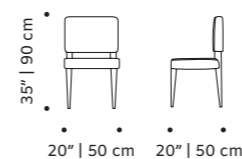

doc

chair

top fabric or leather
feet solid or lacquered wood
weight 24 lb | 11 kg
dimensions w 20" | 50 cm
d 20" | 50 cm
h 35" | 90 cm
seat height 19" | 48 cm