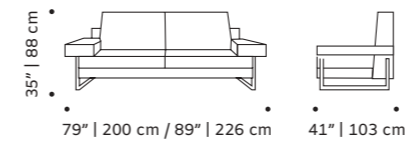

weight 132 lb | 60 kg / 154 lb | 70 kg

dimensions w 77" | 196 cm / w 87" | 221 cm
d 32" | 83 cm
h 27" | 68 cm
seat height 15" | 39 cm

//as pictured
top: paris petrol, polished copper base
bottom: paris petrol, polished brass base

kuadra

couch

top fabric or leather

feet lacquered metal

weight 110 lb | 50 kg / 132 lb | 60 kg

dimensions w 79" | 200 cm / w 89" | 226 cm
d 41" | 103 cm
h 35" | 88 cm
seat height 16" | 40 cm

//as pictured
seta coio leather, brown lacquered metal feet