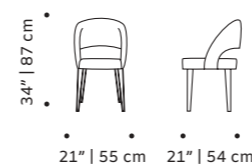

weight 17 lb | 8 kg

dimensions w 20" | 52 cm
 d 21" | 55 cm
 h 34" | 87 cm
 seat height 19" | 48 cm

without arms

//as pictured
structure: black lacquered wood structure
seat: barcelona mousse, barcelona plantain piping, barcelona brick, smooth shell piping

h 34" | 87 cm

seat height 19" | 48 cm

// chairs

//as pictured
 top: black lacquered wood structure, smooth 87
 seat
 bottom: natural oak structure

ava

chair

- top** fabric or leather
- feet** solid or lacquered wood
- fittings** polished/satin brass, copper or nickel
- weight** 22 lb | 10 kg
- dimensions** w 21" | 55 cm
d 21" | 54 cm
h 34" | 87 cm
seat height 19" | 49 cm