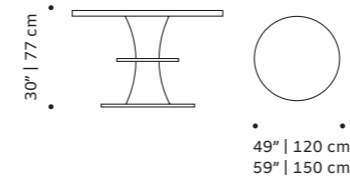

circle

dinner table

top plywood veneer, lacquered MDF
or decape

base lacquered MDF

use indoor

weight 128 lb | 58 kg
171 lb | 78 kg

dimensions ø 49" | 120 cm / ø 59" | 150 cm
h 30" | 77 cm

//as pictured
top: natural walnut top, ivory lacquered
MDF base
bottom: natural walnut top, black lacquered
MDF base

// dinner tables

bara

dinner table

- top** marble
- base** plated brass, copper or nickel or lacquered metal
- use** indoor and outdoor (only lacquered metal base)
- weight** 287 lb | 130 kg
331 lb | 150 kg
- dimensions** ø 49" | 120 cm / ø 59" | 150 cm
h 30" | 77 cm