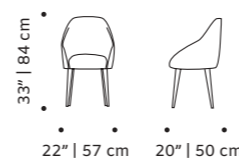

gia

chair

- **top** fabric or leather
- **feet** solid or lacquered wood
- **weight** 22 lb | 10 kg
- **dimensions** w 22" | 57 cm
  d 20" | 50 cm
  h 33" | 84 cm
  seat height 19" | 49 cm