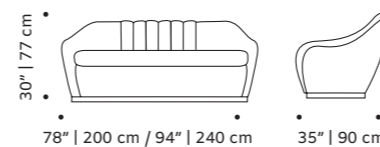

weight 132 lb | 60 kg / 154 lb | 70 kg

dimensions w 77" | 196 cm / w 87" | 221 cm
d 32" | 83 cm
h 27" | 68 cm
seat height 15" | 39 cm

//as pictured
top: paris petrol, polished copper base
bottom: paris petrol, polished brass base

d 35" | 90 cm

h 30" | 77 cm

seat height 17" | 43 cm

// couches

//as pictured
olavi 10, paris salmon piping, polished
brass base

frida

settee

- top** fabric or leather
- feet** solid wood or lacquered wood
- fittings** polished/satin brass, copper or nickel
- weight** 132 lb | 60 kg / 141 lb | 64 kg
- dimensions** w 71" | 180 cm / w 78" | 200 cm
d 29" | 73 cm
h 36" | 91 cm
seat height 17" | 43 cm