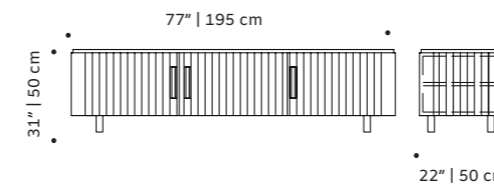

h 22" | 55 cm

//as pictured
top: natural walnut structure, natural oak drawers
bottom: natural oak structure, natural walnut drawers

malcom

tv bench

top marble

structure plywood veneer

handles polished/satin brass or nickel

feet plated brass or inox

weight 198 lb | 90 kg

dimensions w 77" | 195 cm

d 22" | 50 cm

h 31" | 50 cm

//as pictured
top: estremoze marble
structure: natural walnut
handles: polished brass, nickel
feet: plated brass, inox