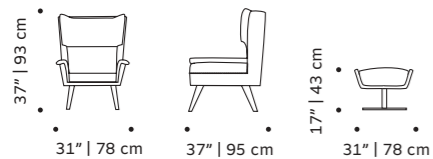

seat height 17" | 43 cm

//as pictured

top: natural oak structure, paris petrol
back and seat

bottom: natural oak structure, paris teja
back and seat

chiado

armchair

top fabric or leather

feet lacquered metal

weight 46 lb | 21 kg

dimensions w 24" | 62 cm

d 26" | 67 cm

h 30" | 77 cm

seat height 17" | 44 cm

// armchairs

//as pictured
smooth 30, black lacquered metal feet

closer

armchair and swivel chair

- top** fabric or leather
- feet** solid wood
- swivel base** plated brass/copper or nickel
- weight** 70 lb | 32 kg
- dimensions** w 31" | 78 cm
d 37" | 95 cm
h 37" | 93 cm
seat height 17" | 43 cm