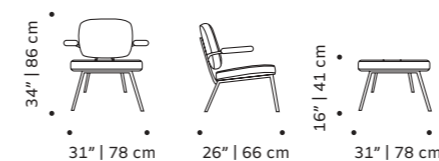

d 26" | 66 cm

h 34" | 86 cm

seat height 16" | 41 cm

// armchairs

//as pictured
smooth 85, smooth 07 piping, polished
copper feet

mini

stool

top fabric or leather
feet solid or lacquered wood
weight 26 lb | 12 kg
dimensions w 20" | 50 cm
 d 20" | 50 cm
 h 20" | 50 cm