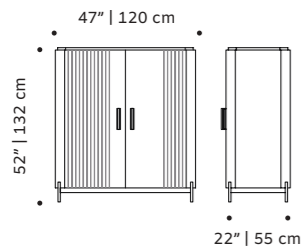

weight 187 lb | 85 kg

dimensions w 48" | 122 cm

d 18" | 45 cm

h 51" | 131 cm

//as pictured

top: natural walnut structure, taupe lacquered MDF doors, oxidized brass applications

bottom: black lacquered MDF structure, ivory lacquered MDF door, oxidized brass applications

d 22" | 55 cm

h 54" | 139 cm

// bar cabinet

//as pictured

top: iron wood structure highgloss, taupe lacquered MDF doors, polished brass applications

bottom: iron wood structure highgloss, black lacquered MDF doors, polished brass applications

malcolm

bar cabinet

- top** marble
- structure** plywood veneer
- handles** polished/satin brass or nickel
- feet** plated brass or inox
- weight** 397 lb | 180 kg
- dimensions** w 47" | 120 cm
d 22" | 55 cm
h 52" | 132 cm