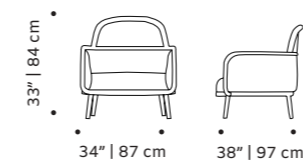

luc

armchair

structure solid or lacquered wood

back and seat fabric or leather

weight 33 lb | 15 kg

dimensions w 34" | 87 cm

d 38" | 97 cm

h 33" | 84 cm

seat height 17" | 43 cm