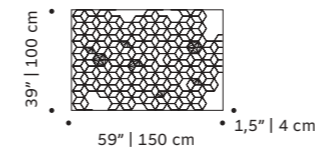

prisma

tiles panel

handmade tiles and lacquered wood frame in ivory, bronze or black

weight 104 lb | 47 kg

dimensions w 59" | 150 cm
d 1,5" | 4 cm
h 39" | 100 cm

// tiles panels

//as pictured
prisma honey with prisma tiles in black matte, white matte, nude matte, gold and yellow sun, bronze wood frame

weight 124 lb | 54 kg

dimensions w 59" | 150 cm
d 1,5" | 4 cm
h 39" | 100 cm

// tiles panels

//as pictured
top: tejo tiles in yellow sun, black wood frame
bottom: tejo tiles in mint, black wood frame

mondego

tiles panel

handmade tiles and lacquered wood frame in ivory, bronze or black

weight 110 lb | 50 kg

dimensions w 59" | 150 cm

d 1,5" | 4 cm

h 39" | 100 cm

// tiles panels

//as pictured
top: mondego fire, with mondego tiles in fire, emerald, pearl, black, taupe and gold, ivory wood frame
bottom: mondego blossom, with mondego tiles in fire, jade, pearl, taupe and heaven, bronze wood frame

tejo colors

tiles panel

handmade tiles and lacquered wood frame in ivory, bronze or black

weight 133 lb | 60 kg

dimensions w 59" | 150 cm
d 1,5" | 4 cm
h 39" | 100 cm

// tiles panels

//as pictured
top: tejo aqua with tejo tiles in jade, dream, pearl, taupe and gold, bronze wood frame
bottom: tejo flame with tejo tiles in malva, fire, taupe, pearl and gold, bronze wood frame