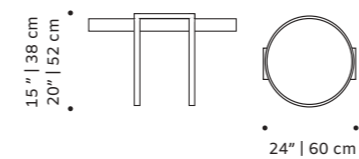

norman

side table

structure printed glass

base plated brass, copper or nickel or lacquered metal

use indoor

weight 24 lb | 11 kg

dimensions ø 24" | 60 cm
h 15" | 38 cm / h 20" | 52 cm

//as pictured