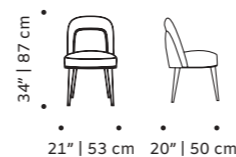

frida

chair

- **top** fabric or leather
- **feet** solid or lacquered wood
- **fittings** polished/satin brass, copper or nickel
- **weight** 22 lb | 10 kg
- **dimensions** w 21" | 53 cm
  d 20" | 50 cm
  h 34" | 87 cm
  seat height 19" | 48 cm