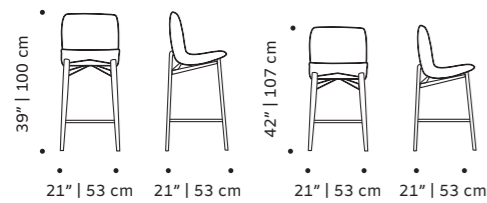

chiado

bar chair

- **top** fabric or leather
- **feet** lacquered metal
- **weight** 20 lb | 9 kg
- **dimensions**
  - w 21" | 53 cm
  - d 21" | 53 cm
  - h counter 39" | 100cm
  - seat height counter 29" | 73 cm
  - h bar 42" | 107 cm
  - seat height bar 31" | 80 cm

//as pictured
smooth 59, black lacquered metal feet