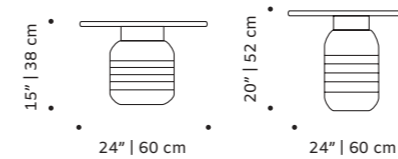

base estremo marble

use indoor or outdoor

weight 154 lb | 70 kg / 201 lb | 91 kg

dimensions Ø 24" | 60 cm

h 15" | 38 cm

Ø 24" | 60 cm

h 20" | 52 cm

//as pictured