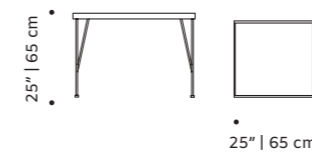

caldas

side table

top handmade tiles available in pattern, gaudí,

circles, stripes in 30 colors, with ou without glass

structure wood for indoor or lacquered metal for outdoor

feet lacquered metal

use outdoor and indoor

weight 37 lb | 17 kg

dimensions w 25" | 65 cm

d 25" | 65 cm

h 25" | 65 cm