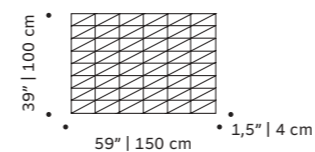

// ceramics

tua

tiles panel

handmade tiles and lacquered wood frame in ivory,
bronze or black

colors for the tiles available colors in pages 197-198

weight 100 lb | 46 kg

dimensions w 59" | 150 cm
d 1,5" | 4 cm
h 39" | 100 cm

weight 128 lb | 58 kg / 110 lb | 50 kg / 132 lb | 60 kg

dimensions w 59" | 150 cm
d 1,5" | 4 cm
h 39" | 100 cm

// tiles panels

//as pictured
top: tejo black & white 1 with tejo tiles big in black matte and white matte, black wood frame
middle: tejo black & white 2 with tejo big tiles in black matte and white matte, black wood frame
bottom: tejo black & white 3 with tejo small tiles in black matte and white matte, black wood frame