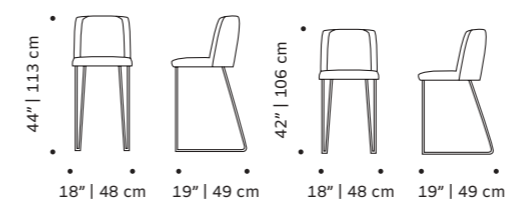

croix

bar chair

top fabric or leather

feet polished/satin brass, copper or nickel or lacquered metal

weight 25 lb | 12 kg

dimensions w 18" | 48 cm
d 19" | 49 cm
h counter 42" | 106 cm
seat height counter 29" | 73 cm
h bar 44" | 113 cm
seat height bar 31" | 80 cm

//as pictured
paris forest, esparta black piping, black lacquered metal feet