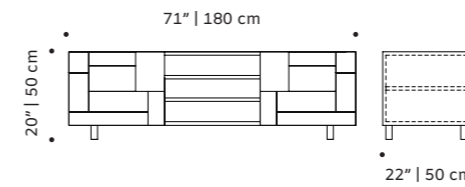

feet plated brass or inox

weight 198 lb | 90 kg

dimensions w 77" | 195 cm

d 22" | 50 cm

h 31" | 50 cm

//as pictured
top: estremoze marble
structure: natural walnut
handles: polished brass, nickel
feet: plated brass, inox

// tv benches

form

tv bench

structure plywood veneer, laquered MDF or decap

applications polished/satin brass, copper or nickel

weight 147 lb | 67 kg

dimensions w 71" | 180 cm
d 22" | 50 cm
h 20" | 50 cm

// tv benches