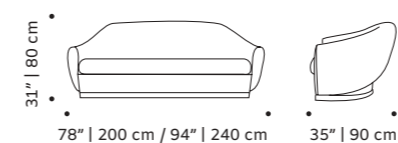

// center tables

grace

couch

top fabric or leather

base polished/satin brass, copper or nickel

weight 154 lb | 70 kg / 176 lb | 80 kg

dimensions w 78" | 200 cm / w 94" | 240 cm

d 35" | 90 cm

h 31" | 80 cm

seat height 17" | 43 cm

// couches

//as pictured
marka 10, paris champagne piping, polished brass
base

victoria

couch

top fabric or leather

base solid wood, polished/satin brass, copper or nickel