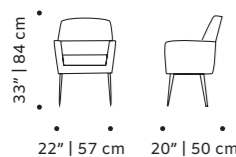

doble

chair

- **top** fabric or leather
- **feet** solid or lacquered wood
- **fittings** polished/satin brass, copper or nickel
- **weight** 28 lb | 13 kg
- **dimensions** w 22" | 57 cm
  d 20" | 50 cm
  h 33" | 84 cm
  seat height 19" | 49 cm

//as pictured
monel synthetic leather top, paris mousse structure, latch 07 seat, beech 056-1 solid wood feet