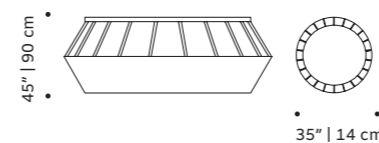

use indoor and outdoor

weight 253 lb | 115 kg

dimensions w 49" | 120 cm
d 30" | 77 cm
h 30" | 35 cm

//as pictured
estremo matte marble top, nero marquina marble
right base, estremo rosa matte marble left base

middle part polished/satin brass, copper or nickel or lacquered metal

base MDF veneer or lacquered MDF

use indoor

weight 59 lb | 32 kg

dimensions ø 45" | 90 cm
h 14" | 35 cm

// center tables

//as pictured

top: estremoze marble top, polished brass middle part, natural walnut base