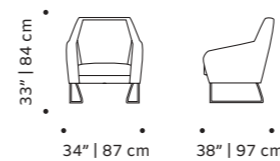

croix I

armchair

top fabric or leather
feet polished/satin brass, copper or nickel or
lacquered metal
weight 33 lb | 15 kg
dimensions w 34" | 87 cm
d 38" | 97 cm
h 33" | 84 cm
seat height 17" | 43 cm