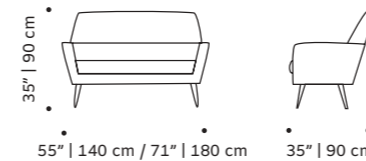

doble

settee

- **top** fabric or leather
- **feet** solid wood or lacquered wood
- **fittings** polished/satin brass, copper or nickel
- **weight** 64 lb | 29 kg / 97 lb | 44 kg
- **dimensions** w 55" | 140 cm / w 71" | 180 cm
  d 35" | 90 cm
  h 35" | 90 cm
  seat height 18" | 45 cm