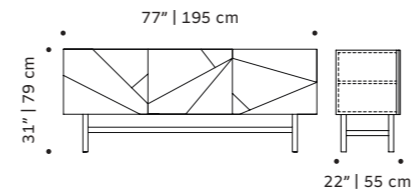

weight 124 lb | 54 kg

dimensions w 59" | 150 cm
d 1,5" | 4 cm
h 39" | 100 cm

// tiles panels

//as pictured
top: tejo tiles in yellow sun, black wood frame
bottom: tejo tiles in mint, black wood frame

mondego

furniture

malcolm

sideboard

- top** marble
- structure** plywood veneer
- handles** polished/satin brass or nickel
- feet** plated brass or inox
- weight** 342 lb | 155 kg
- dimensions** w 77" | 195 cm
d 22" | 55 cm
h 31" | 79 cm

lewis

sideboard

- structure** plywood veneer
- doors** lacquered MDF
- handles** polished brass or nickel
- weight** 202 lb | 92 kg
- dimensions** w 77" | 195 cm
d 22" | 55 cm
h 31" | 79 cm

//as pictured
top: iron wood structure highgloss, aloe lacquered MDF doors, polished brass handles
bottom: iron wood structure highgloss, black lacquered MDF doors, polished brass handles

jazz

sideboard

- structure** plywood veneer
- doors** lacquered MDF
- applications** polished/satin brass, copper or nickel or oxidized brass
- weight** 158 lb | 72 kg
- dimensions** w 77" | 195 cm
d 22" | 55 cm
h 31" | 79 cm