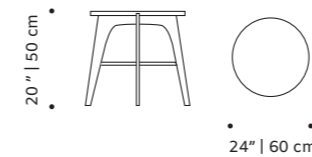

//as pictured
top: estremoiz marble top, beech 056-1 solid wood feet, black lacquered metal fittings
bottom: mint lacquered MDF top, beech 056-1 solid wood feet, lipstick lacquered metal fittings