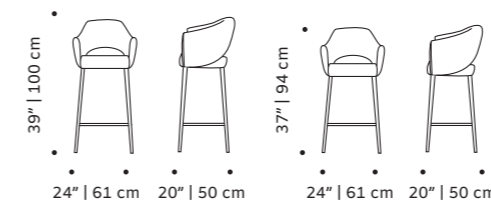

grace

bar chair

- **top** fabric or leather
- **feet** solid or lacquered wood
- **ring** polished/satin brass, copper or nickel or lacquered metal
- **weight** 22 lb | 10 kg
- **dimensions** w 24" | 61 cm
  d 20" | 50 cm
  h counter 37" | 94 cm
  seat height counter 27" | 69 cm
  h bar 39" | 100 cm
  seat height bar 30" | 75 cm

//as pictured
paris mousse fabric top, 056-2 solid wood feet,
polished brass ring