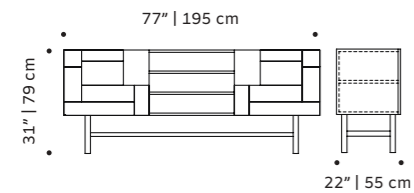

form

sideboard

structure plywood veneer, laquered MDF

or decape

applications polished/satin brass, copper or nickel

weight 178 lb | 81 kg

dimensions w 77" | 195 cm

d 22" | 55 cm

h 31" | 79 cm

go

sideboard

structure plywood veneer, laquered MDF

or decape

weight 158 lb | 72 kg

dimensions w 77" | 195 cm

d 20" | 50 cm