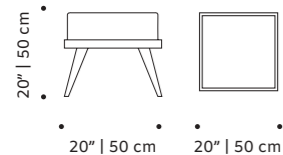

d 26" | 66 cm

h 34" | 86 cm

seat height 16" | 41 cm

// armchairs

//as pictured
smooth 85, smooth 07 piping, polished
copper feet

mini

stool

top fabric or leather
feet solid or lacquered wood
weight 26 lb | 12 kg
dimensions w 20" | 50 cm
 d 20" | 50 cm
 h 20" | 50 cm