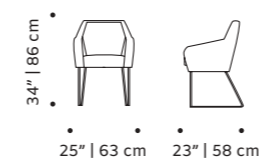

weight 17 lb | 8 kg

dimensions w 20" | 52 cm
 d 21" | 55 cm
 h 34" | 87 cm
 seat height 19" | 48 cm

without arms

//as pictured
structure: black lacquered wood structure
seat: barcelona mousse, barcelona plantain piping, barcelona brick, smooth shell piping

weight 33 lb | 15 kg

dimensions w 25" | 63 cm

d 23" | 58 cm

h 34" | 86 cm

seat height 19" | 48 cm

// chairs

//as pictured

top: paris safira, smooth 85 piping, polished brass feet