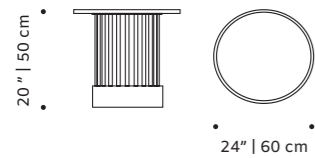

base estremo marble

use indoor or outdoor

weight 154 lb | 70 kg / 201 lb | 91 kg

dimensions Ø 24" | 60 cm

h 15" | 38 cm

Ø 24" | 60 cm

h 20" | 52 cm

//as pictured

eileen

side table

top estremoze marbled, plywood veneer, lacquered MDF, or decap

middle part polished/satin brass, copper or nickel or lacquered metal

base MDF veneer or lacquered MDF

use indoor

weight 59 lb | 32 kg

dimensions ø 24" | 60 cm
h 20" | 50 cm

//as pictured

top: estremoze marbled top, polished copper middle part, natural walnut base

bottom: estremoze marbled top, ivory lacquered metal middle part, natural walnut base