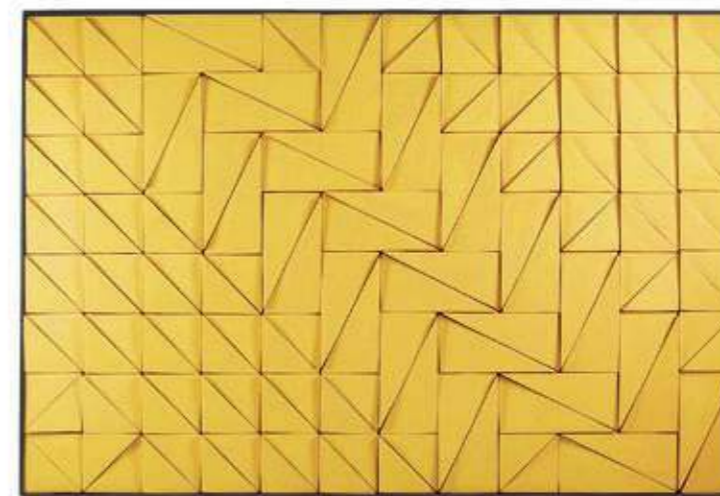

douro

tiles panel

handmade tiles and lacquered wood frame in ivory, bronze or black

colors available colors in pages 197-198

weight 133 lb | 60 kg

dimensions w 59" | 150 cm
d 1,5" | 4 cm
h 39" | 100 cm

// tiles panels

//as pictured
top: douro tiles in gold, ivory wood frame
bottom: douro tiles in deep blue, bronze wood frame

tejo

tiles panel

handmade tiles and lacquered wood frame in ivory, bronze or black

colors for the tiles available colors in pages 197-198