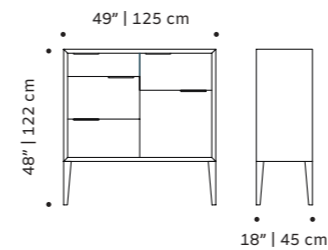

bar cabinet

- structure** plywood veneer
- doors** lacquered MDF
- handles** polished brass or nickel
- weight** 200 lb | 91 kg
- dimensions** w 52" | 132 cm
d 22" | 55 cm
h 54" | 139 cm

//as pictured
top: iron wood structure, blossom lacquered MDF doors, polished brass applications
bottom: iron wood structure, aloe lacquered MDF doors, polished brass applications

go

bar cabinet

structure plywood veneer, lacquered MDF or decap
weight 187 lb | 85 kg
dimensions w 49" | 125 cm
 d 18" | 45 cm
 h 53" | 135 cm

//as pictured
top: natural walnut and ivory lacquered MDF
structure
bottom: natural oak and beige lacquered MDF
structure

muse

bar cabinet

structure plywood veneer
doors lacquered MDF or decap
applications polished nickel
weight 191 lb | 87 kg
dimensions w 48" | 122 cm
 d 18" | 45 cm
 h 49" | 125 cm

//as pictured
top: natural oak, ivory, mint and taupe
 lacquered MDF doors, polished nickel applications
bottom: natural walnut, ivory, beige and taupe
 lacquered MDF doors, polished nickel applications

// dinner tables

praga

dinner table

dimensions

- 1 w 28" | 70 cm / w 24" | 60 cm
d 28" | 70 cm / d 24" | 60 cm
h 29" | 75 cm / h 39" | 100 cm
- 2 Ø 24" | 60 cm / Ø 35" | 90 cm Ø 47" | 120 cm
h 29" | 75 cm / h 39" | 100 cm