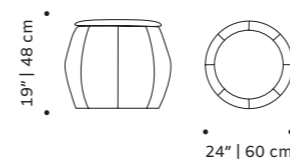

eli

stool

top/base fabric or leather
weight 20 lb | 9 kg
dimensions Ø 24" | 60 cm
h 19" | 48 cm

//as pictured
top: sauvage taupe leather top, smooth 77 base,
sauvage taupe leather piping
bottom: sauvage taupe leather top, smooth 82
base, sauvage taupe leather piping

// stools