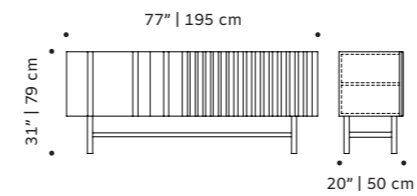

go

sideboard

structure plywood veneer, laquered MDF

or decape

weight 158 lb | 72 kg

dimensions w 77" | 195 cm

d 20" | 50 cm

h 31" | 79 cm