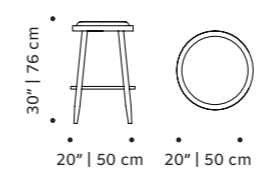

luc

bar chair

- **structure** solid or lacquered wood
- **seat (optional)** fabric or leather
- **ring** lacquered metal or polished/satin brass, copper or nickel
- **weight** 18 lb | 8 kg
- **dimensions** w 20" | 50 cm
  d 20" | 50 cm
  h 30" | 76 cm
  seat height 27" | 69 cm