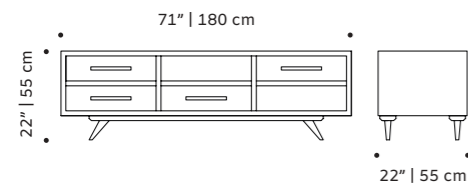

space

tv bench

structure/drawers plywood veneer,

laquered MDF or decapè

weight 165 lb | 75 kg

dimensions w 71" | 180 cm

d 22" | 55 cm

h 22" | 55 cm

//as pictured
top: natural walnut structure, natural oak drawers
bottom: natural oak structure, natural walnut drawers