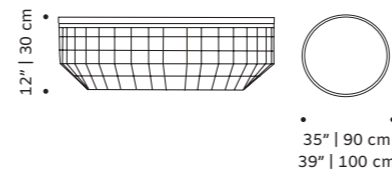

new air

center table

- **top** marble, plywood veneer, lacquered MDF or decap
- **base** polished/satin brass, copper or nickel for indoor (Ø 35" | 90 cm) or lacquered metal for outdoor (Ø 35" | 90 cm / Ø 39" | 100 cm)
- **use** indoor and outdoor
- **weight** 39 lb | 18 kg
- **dimensions** Ø 35" | 90 cm / Ø 39" | 100 cm
  h 12" | 30 cm