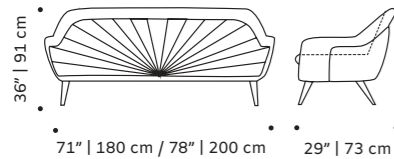

d 35" | 90 cm

h 30" | 77 cm

seat height 17" | 43 cm

// couches

//as pictured
olavi 10, paris salmon piping, polished
brass base

frida

settee

- top** fabric or leather
- feet** solid wood or lacquered wood
- fittings** polished/satin brass, copper or nickel
- weight** 132 lb | 60 kg / 141 lb | 64 kg
- dimensions** w 71" | 180 cm / w 78" | 200 cm
d 29" | 73 cm
h 36" | 91 cm
seat height 17" | 43 cm