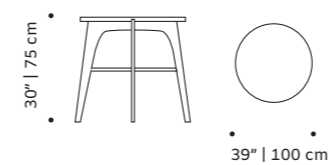

max

dinner table

top plywood veneer, lacquered MDF or decape

feet lacquered metal

use indoor

weight 150 lb | 68 kg

dimensions w 79" | 200 cm
d 42" | 106 cm
h 30" | 76 cm

//as pictured
top: natural oak top, jade lacquered metal feet
bottom: natural walnut top, ivory lacquered metal feet

flex

dinner table

top marble, plywood veneer or lacquered MDF

feet solid wood

fittings polished/satin brass or lacquered metal

use indoor

weight 140 lb | 60 kg

dimensions ø 39" | 100 cm
h 30" | 75 cm