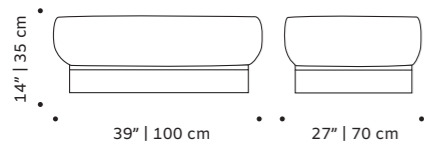

use indoor and outdoor

weight 253 lb | 115 kg

dimensions w 49" | 120 cm
d 30" | 77 cm
h 30" | 35 cm

//as pictured
estremo matte marble top, nero marquina marble
right base, estremo rosa matte marble left base

// center tables

chloé

center table

- top** marble
- structure** fabric or leather
- rim** polished/satin brass, copper or nickel
- use** indoor
- weight** 95 lb | 43 kg
- dimensions** w 39" | 100 cm
d 27" | 70 cm
h 14" | 35 cm