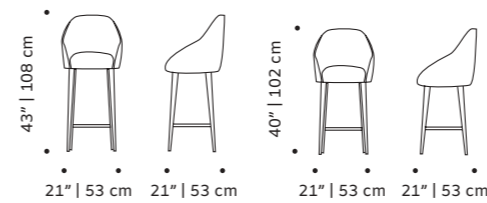

gia

bar chair

- **top** fabric or leather
- **feet** solid wood or lacquered wood
- **weight** 24 lb | 11 kg
- **dimensions**
  - w 21" | 53 cm
  - d 21" | 53 cm
  - h counter 40" | 102 cm
  - seat height counter 28" | 70 cm
  - h bar 43" | 108 cm
  - seat height bar 30" | 76 cm

//as pictured
fade 11 exterior, paris mouse interior, beech
056-1 solid wood feet