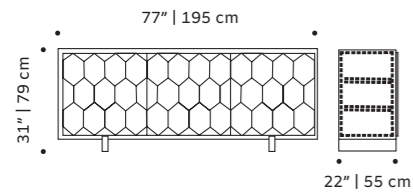

furniture

malcolm

sideboard

- top** marble
- structure** plywood veneer
- handles** polished/satin brass or nickel
- feet** plated brass or inox
- weight** 342 lb | 155 kg
- dimensions** w 77" | 195 cm
d 22" | 55 cm
h 31" | 79 cm

lewis

sideboard

- structure** plywood veneer
- doors** lacquered MDF
- handles** polished brass or nickel
- weight** 202 lb | 92 kg
- dimensions** w 77" | 195 cm
d 22" | 55 cm
h 31" | 79 cm

//as pictured
top: iron wood structure highgloss, aloe lacquered MDF doors, polished brass handles
bottom: iron wood structure highgloss, black lacquered MDF doors, polished brass handles