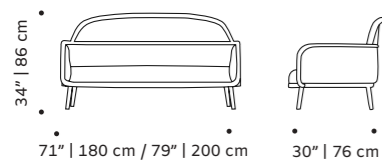

weight 132 lb | 60 kg / 154 lb | 70 kg

dimensions w 77" | 196 cm / w 87" | 221 cm
d 32" | 83 cm
h 27" | 68 cm
seat height 15" | 39 cm

//as pictured
top: paris petrol, polished copper base
bottom: paris petrol, polished brass base

dimensions w 71" | 180 cm / w 78" | 200 cm

d 25" | 63 cm

h 29" | 75 cm

seat height 16" | 41 cm

// settees

//as pictured
latch 04 top, smooth 22 and smooth 85 seat,
black lacquered feet, polished brass fittings

luc

settee

structure solid or lacquered wood
back and seat fabric or leather
weight 77 lb | 35 kg / 99 lb 45 kg
dimensions w 71" | 180 cm / w 79" | 200 cm
 d 30" | 76 cm
 h 34" | 86 cm
 seat height 17" | 43 cm