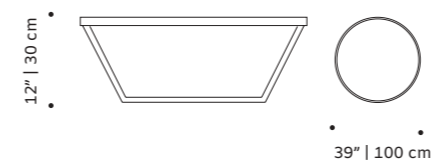

york

center table

- **top** printed glass
- **base** polished/satin brass or nickel or lacquered metal
- **use** indoor
- **weight** 39 lb | 18 kg
- **dimensions** ø 39" | 100 cm
  h 12" | 30 cm