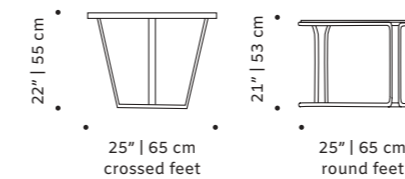

use indoor

weight 26 lb | 12 kg

dimensions w 24" | 60 cm

d 24" | 60 cm

h 22" | 55 cm

//as pictured

top: natural walnut top, polished brass base

bottom: dark walnut top, polished copper base

weight 37 lb | 17 kg

dimensions w 25" | 65 cm

d 25" | 65 cm

h 25" | 65 cm

//as pictured

top: ocean stripes ceramic tiles top, ivory wood

structure, ivory lacquered metal feet

bottom: jade pattern ceramic tiles top, ivory

wood structure, ivory lacquered metal feet

// side tables

caldas round

side table

- top** handmade tiles available in pattern, gaudí, circles, stripes in 30 colors, with ou without glass
- structure** wood for indoor or lacquered metal for outdoor
- feet** lacquered metal
- use** outdoor and indoor
- weight** 37 lb | 17 kg
- dimensions** 1 Ø 25" | 65 cm
h 22" | 55 cm
2 Ø 25" | 65 cm
h 21" | 53 cm