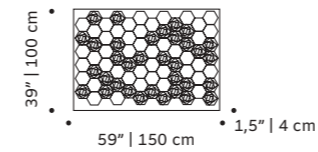

weight 128 lb | 58 kg / 110 lb | 50 kg / 132 lb | 60 kg

dimensions w 59" | 150 cm
d 1,5" | 4 cm
h 39" | 100 cm

// tiles panels

//as pictured
top: tejo black & white 1 with tejo tiles big in black matte and white matte, black wood frame
middle: tejo black & white 2 with tejo big tiles in black matte and white matte, black wood frame
bottom: tejo black & white 3 with tejo small tiles in black matte and white matte, black wood frame

floral

tiles panel

handmade tiles and lacquered wood frame in ivory, bronze or black

weight 104 lb | 47 kg

dimensions w 59" | 150 cm
d 1,5" | 4 cm
h 39" | 100 cm

// tiles panels

//as pictured
floral blossom with floral and floral plain tiles in black matte, white matte, rose matte, ocre and forest, bronze wood frame

prisma

tiles panel

handmade tiles and lacquered wood frame in ivory, bronze or black

weight 104 lb | 47 kg

dimensions w 59" | 150 cm
d 1,5" | 4 cm
h 39" | 100 cm

// tiles panels

//as pictured
prisma honey with prisma tiles in black matte, white matte, nude matte, gold and yellow sun, bronze wood frame