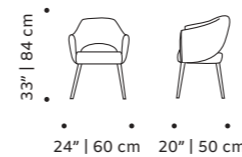

grace

chair

- **top** fabric or leather
- **feet** solid or lacquered wood
- **feet** polished/satin brass, copper or nickel
- **weight** 22 lb | 10 kg
- **dimensions** w 24" | 60 cm
  d 20" | 50 cm
  h 33" | 84 cm
  seat height 19" | 48 cm