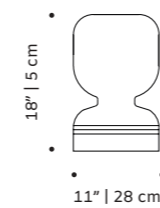

folk

stool

structure lacquered MDF

use indoor

weight 39 lb | 18 kg

dimensions ø 11" | 28 cm
h 18" | 45 cm

- //as pictured
- 1st: yellow sun lacquered MDF
 - 2nd: pink lacquered MDF
 - 3rd: mint lacquered MDF
 - 4th: black lacquered MDF
 - bottom: yellow sun lacquered MDF