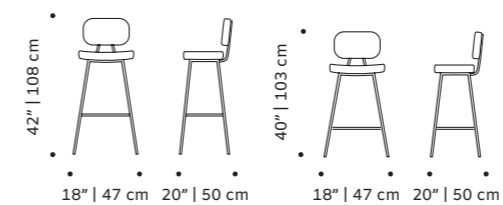

weight 15 lb | 7 kg

dimensions w 18" | 47 cm
 d 20" | 50 cm
 h counter 40" | 103 cm
 seat height counter 28" | 70 cm
 h bar 42" | 108 cm
 seat height bar 30" | 77 cm

//as pictured
 smooth 77, smooth 85 piping, black
 lacquered metal feet