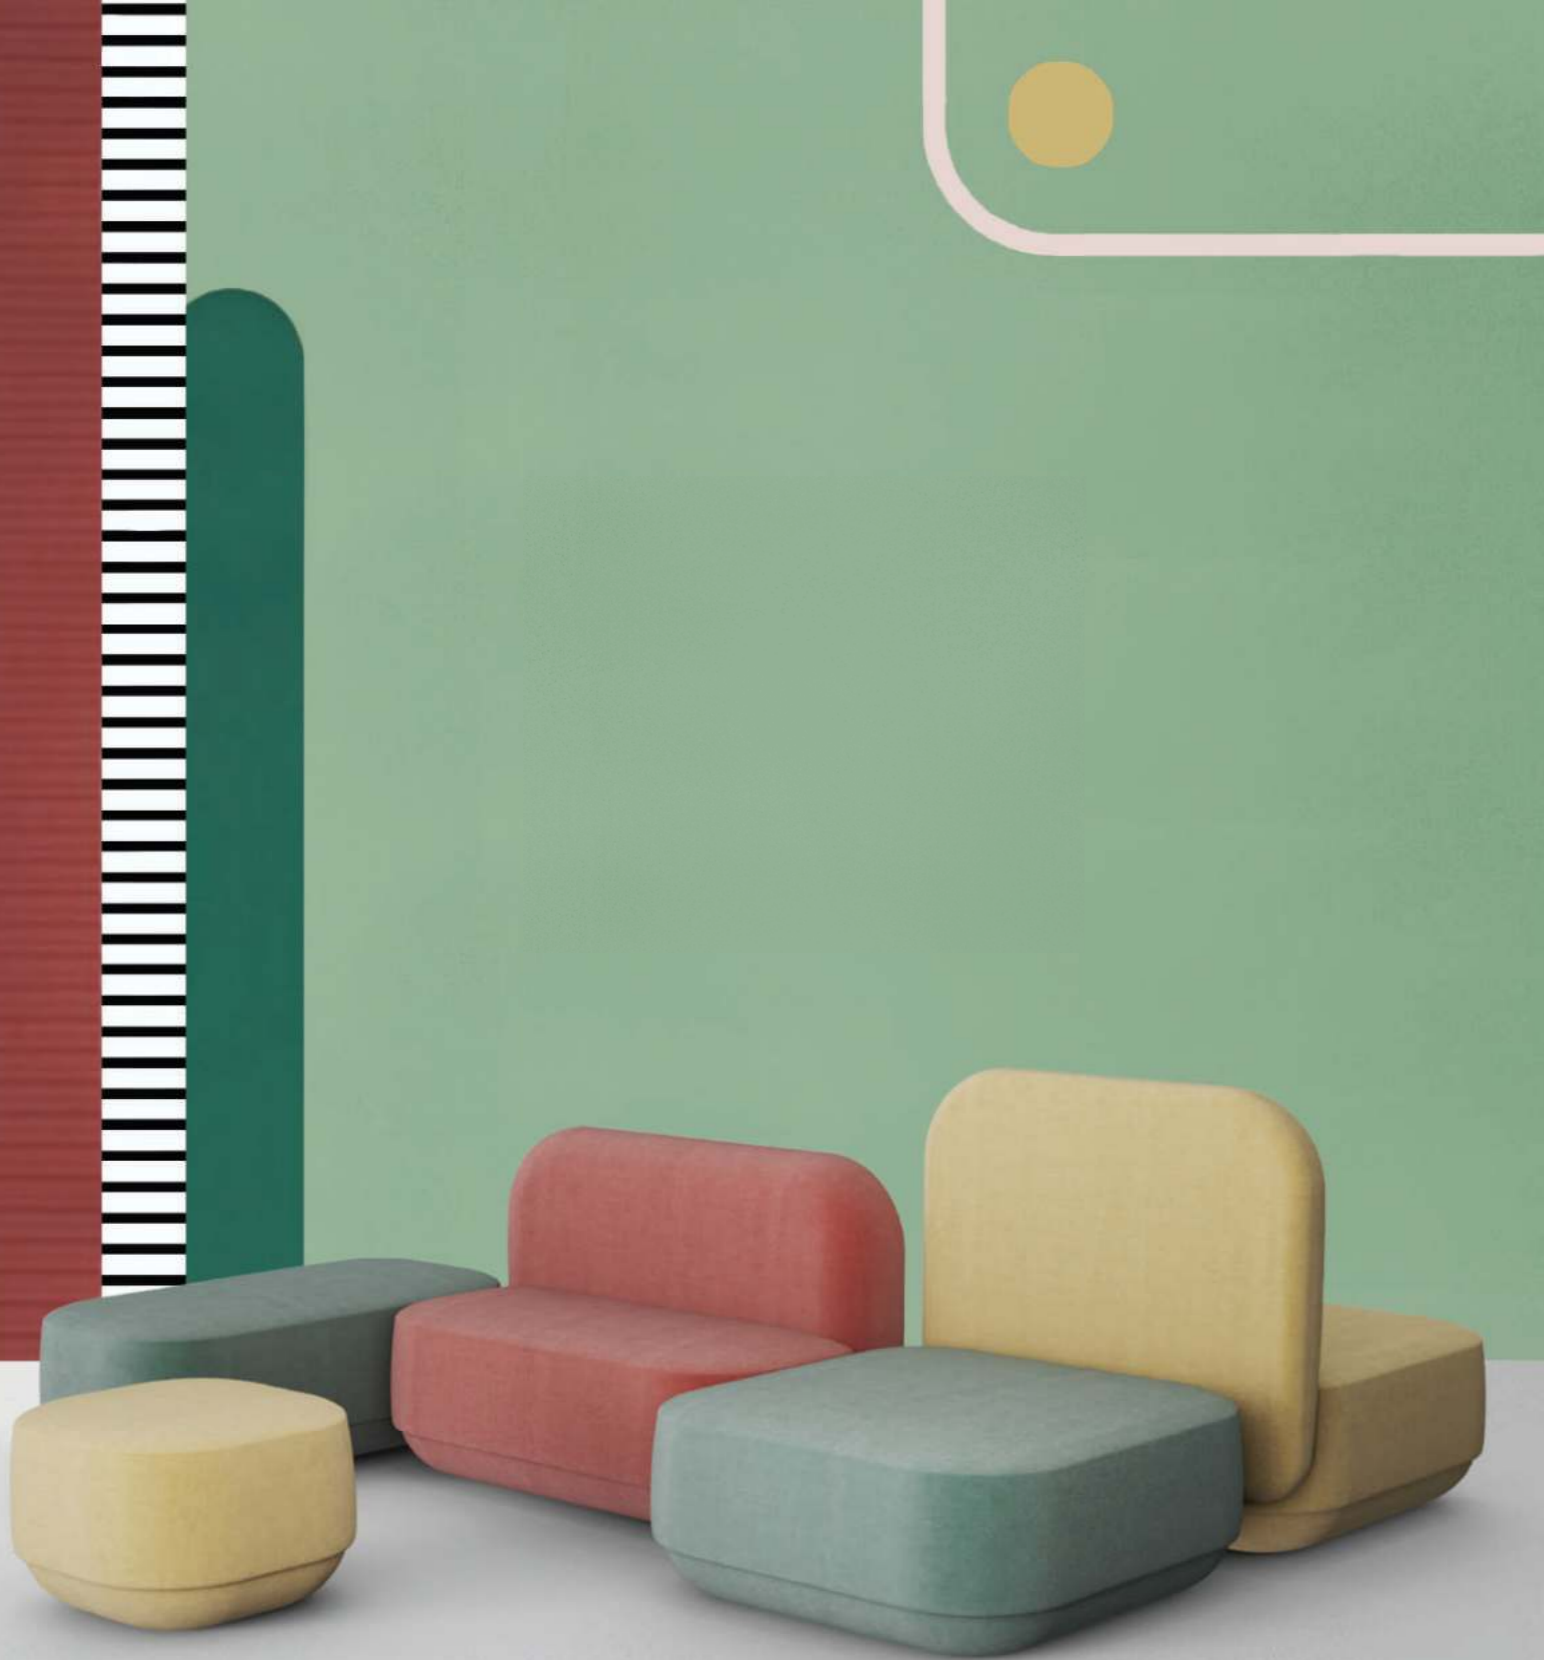

//as pictured
top: vigo tofu
feet: natural beech

composition 1

composition 4

composition 2

composition 3

composition 5

// modular couch

w 22" | 55 cm
d 24" | 60 cm
h 15" | 40 cm