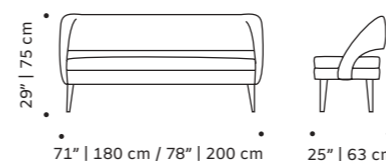

weight 132 lb | 60 kg / 154 lb | 70 kg

dimensions w 77" | 196 cm / w 87" | 221 cm
d 32" | 83 cm
h 27" | 68 cm
seat height 15" | 39 cm

//as pictured
top: paris petrol, polished copper base
bottom: paris petrol, polished brass base

d 35" | 90 cm

h 30" | 77 cm

seat height 17" | 43 cm

// couches

//as pictured
olavi 10, paris salmon piping, polished
brass base

frida

settee

- top** fabric or leather
- feet** solid wood or lacquered wood
- fittings** polished/satin brass, copper or nickel
- weight** 132 lb | 60 kg / 141 lb | 64 kg
- dimensions** w 71" | 180 cm / w 78" | 200 cm
d 29" | 73 cm
h 36" | 91 cm
seat height 17" | 43 cm

dimensions w 71" | 180 cm / w 78" | 200 cm

d 25" | 63 cm

h 29" | 75 cm

seat height 16" | 41 cm

// settees

//as pictured
latch 04 top, smooth 22 and smooth 85 seat,
black lacquered feet, polished brass fittings