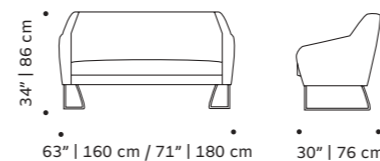

croix

settee

top fabric or leather
feet polished/satin brass, copper or nickel (only with 160cm) or lacquered metal
weight 84 lb | 38 kg / 106 lb | 48 kg
dimensions w 63" | 160 cm / w 71" | 180 cm
d 30" | 76 cm
h 34" | 86 cm
seat height 17" | 43 cm