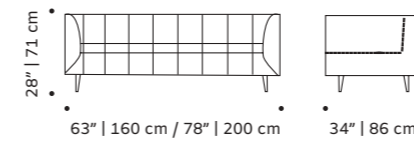

dust

couch

- **top** fabric or leather
- **feet** solid wood or lacquered wood
- **fittings** polished/satin brass, copper or nickel
- **weight** 110 lb | 50 kg / 132 lb | 60 kg
- **dimensions** w 63" | 160 cm / w 78" | 200 cm
  d 34" | 86 cm
  h 28" | 71 cm
  seat height 15" | 39 cm