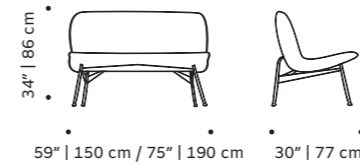

dimensions w 59" | 150 cm / w 75" | 190 cm

d 30" | 77 cm

h 34" | 86 cm

seat height 19" | 48 cm

//as pictured
 dakota 115, black lacquered metal feet

// benches

state

bench