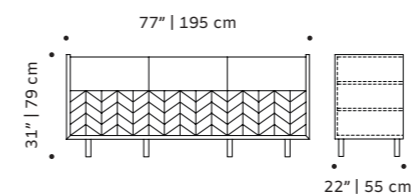

jazz

sideboard

- structure** plywood veneer
- doors** lacquered MDF
- applications** polished/satin brass, copper or nickel or oxidized brass
- weight** 158 lb | 72 kg
- dimensions** w 77" | 195 cm
d 22" | 55 cm
h 31" | 79 cm

sideboard

structure plywood veneer

doors lacquered MDF and plywood veneer

applications polished/satin brass, copper or nickel

weight 202 lb | 92 kg

dimensions w 77" | 195 cm

d 22" | 55 cm

h 31" | 79 cm