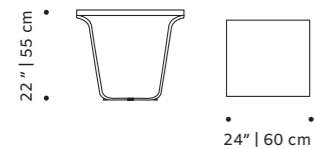

base estremo marble

use indoor or outdoor

weight 154 lb | 70 kg / 201 lb | 91 kg

dimensions Ø 24" | 60 cm

h 15" | 38 cm

Ø 24" | 60 cm

h 20" | 52 cm

//as pictured

dimensions ø 24" | 60 cm
h 20" | 50 cm

//as pictured

top: estremoze marbled top, polished copper middle part, natural walnut base

bottom: estremoze marbled top, ivory lacquered metal middle part, natural walnut base

new air

side table

top marble, plywood veneer, lacquered MDF or decap

base polished/satin brass, copper or nickel for indoor or lacquered metal for outdoor

use indoor and outdoor

weight 24 lb | 11 kg

dimensions ø 24" | 60 cm
h 14" | 36 cm / h 16" | 42 cm

use indoor

weight 26 lb | 12 kg

dimensions w 24" | 60 cm

d 24" | 60 cm

h 22" | 55 cm

//as pictured

top: natural walnut top, polished brass base

bottom: dark walnut top, polished copper base