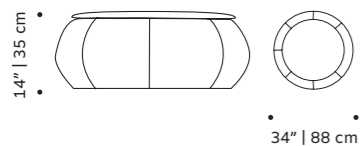

eli

center table

top sauvage leather
base fabric
weight 33 lb | 15 kg
dimensions Ø 34" | 88 cm
h 14" | 35 cm

//as pictured
top: sauvage taupe leather top, latch 04 base, sauvage black leather piping
bottom: sauvage leather top, smooth 87 base, sauvage taupe leather piping