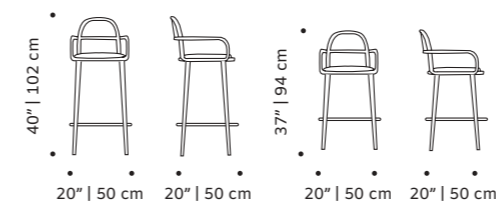

luc

bar chair

structure solid or lacquered wood

seat (optional) fabric or leather

ring lacquered metal or polished/satin brass, copper or nickel

weight 23 lb | 10 kg

dimensions w 20" | 50 cm
d 20" | 50 cm
h counter 37" | 94 cm
seat height counter 27" | 69 cm
h bar 40" | 102 cm
seat height bar 30" | 77 cm