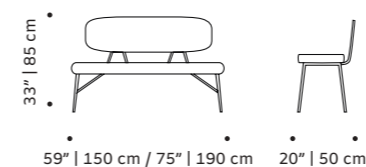

dimensions w 59" | 150 cm / w 75" | 190 cm

d 30" | 77 cm

h 34" | 86 cm

seat height 19" | 48 cm

//as pictured
 dakota 115, black lacquered metal feet

// benches

state

bench

top fabric or leather

feet polished/satin brass, copper or nickel or lacquered metal

weight 77 lb | 35 kg / 88 lb | 40 kg

dimensions w 59" | 150 cm / w 75" | 190 cm

d 20" | 50 cm

h 33" | 85 cm

seat height 19" | 48 cm