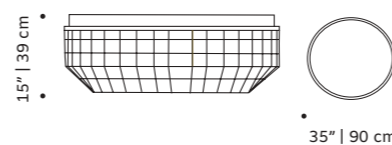

air

center table

top cow leather or fabric
base polished/satin brass, copper or nickel or lacquered metal
weight 34 lb | 16 kg
dimensions Ø 35" | 90 cm
h 15" | 39 cm