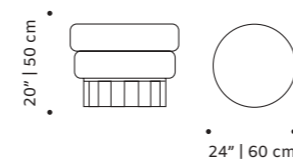

mary

stool

top fabric or leather

base plated brass, copper or nickel or lacquered metal

weight 26 lb | 12 kg

dimensions Ø 24" | 60 cm
h 20" | 50 cm