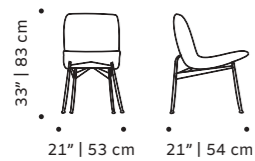

chiado

chair

- **top** fabric or leather
- **feet** lacquered metal
- **weight** 20 lb | 9 kg
- **dimensions** w 21" | 53 cm
  d 21" | 54 cm
  h 33" | 83 cm
  seat height 19" | 48 cm

//as pictured
smooth 77, black lacquered metal feet