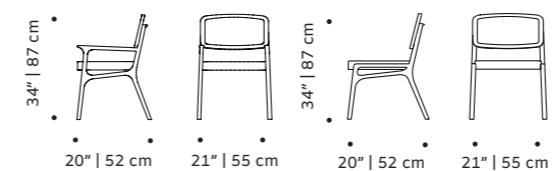

weight 17 lb | 8 kg

dimensions w 20" | 52 cm
 d 21" | 55 cm
 h 34" | 87 cm
 seat height 19" | 48 cm

without arms

//as pictured
structure: black lacquered wood structure
seat: barcelona mousse, barcelona plantain piping, barcelona brick, smooth shell piping