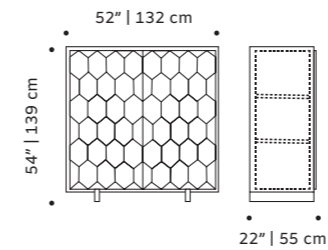

lewis

bar cabinet

- **structure** plywood veneer
- **doors** lacquered MDF
- **handles** polished brass or nickel
- **weight** 200 lb | 91 kg
- **dimensions** w 52" | 132 cm
  d 22" | 55 cm
  h 54" | 139 cm