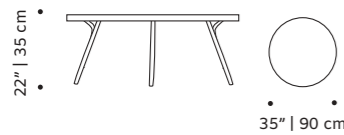

use indoor

weight 59 lb | 32 kg

dimensions ø 45" | 100 cm
h 14" | 35 cm

//as pictured

top: estremoze marble top, beech 056-2 solid wood feet, ivory lacquered metal fittings
bottom: estremoze marble top, natural oak feet, lipstick lacquered metal fittings

weight 59 lb | 32 kg

dimensions w 48" | 122 cm
d 28" | 72 cm
h 16" | 40 cm

//as pictured

top: jade pattern ceramic tiles top, ivory wood structure, ivory lacquered metal feet
bottom: taupe pattern ceramic tiles top, black wood structure, black lacquered metal feet

york

center table

- top** printed glass
- base** polished/satin brass or nickel or lacquered metal
- use** indoor
- weight** 39 lb | 18 kg
- dimensions** ø 39" | 100 cm
h 12" | 30 cm

// center tables

- //as pictured
- top:** noir printed glass top, polished brass base
- middle:** coral printed glass top, polished brass base
- bottom:** cobalt printed glass top, polished brass base

way

center table

- structure** plywood veneer, lacquered MDF or decap
- feet** solid wood
- fittings** polished/satin brass, copper or nickel or lacquered metal
- use** indoor
- weight** 35 lb | 16 kg
- dimensions** ø 35" | 90 cm
h 22" | 35 cm