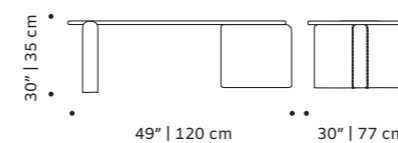

plain base estremoza rosa, estremoza, nero marquina

weight 560 lb | 254 kg

dimensions ø 40" | 100 cm

h 14" | 35 cm

//as pictured
 top: estremoza marble
 textured base: estremoza marble
 plain base: nero maquina

use indoor and outdoor

weight 253 lb | 115 kg

dimensions w 49" | 120 cm
d 30" | 77 cm
h 30" | 35 cm

//as pictured
estremo matte marble top, nero marquina marble
right base, estremo rosa matte marble left base