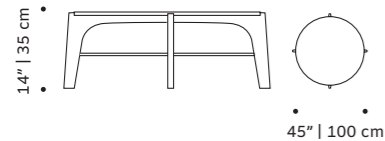

middle part polished/satin brass, copper or nickel or lacquered metal

base MDF veneer or lacquered MDF

use indoor

weight 59 lb | 32 kg

dimensions ø 45" | 90 cm
h 14" | 35 cm

// center tables

//as pictured

top: estremoze marble top, polished brass middle part, natural walnut base

use indoor

weight 59 lb | 32 kg

dimensions ø 45" | 100 cm
h 14" | 35 cm

//as pictured

top: estremoze marble top, beech 056-2 solid wood feet, ivory lacquered metal fittings
bottom: estremoze marble top, natural oak feet, lipstick lacquered metal fittings