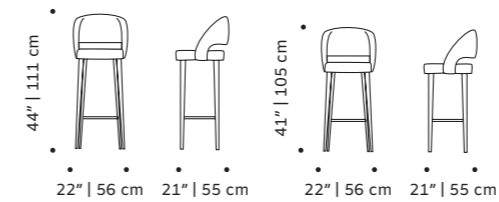

// bar chairs

//as pictured
 top: smooth 35 seat , smooth 87 seat, polished brass ring
 bottom: smooth 60 seat, polished brass ring

// bar chairs

ava

bar chair

- top** fabric or leather
- feet** solid or lacquered wood
- fittings** polished/satin brass, copper or nickel
- weight** 22 lb | 10 kg
- dimensions**
 - w 22" | 56 cm
 - d 21" | 55 cm
 - h counter 41" | 105 cm
 - seat height counter 28" | 70 cm
 - h bar 44" | 111 cm
 - seat height bar 30" | 76 cm