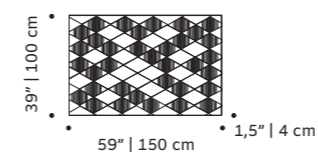

african seed	mangosteen	horned melon	pitaya	anis
w 14" 35 cm	w 11" 27 cm	w 11" 28 cm	w 13" 32 cm	w 13" 32 cm
d 2" 6 cm	d 5" 13 cm	d 4" 10 cm	d 3" 7 cm	d 3" 8 cm
h 8" 22 cm	h 8" 20 cm	h 8" 21 cm	h 8" 21 cm	h 13" 32 cm

salvé terra

gold collection

handmade ceramic

dimensions

african seed	mangosteen	horned melon	pitaya	anis
w 14" 35 cm	w 11" 27 cm	w 11" 28 cm	w 13" 32 cm	w 13" 32 cm
d 2" 6 cm	d 5" 13 cm	d 4" 10 cm	d 3" 7 cm	d 3" 8 cm
h 8" 22 cm	h 8" 20 cm	h 8" 21 cm	h 8" 21 cm	h 13" 32 cm

// ceramics

tua

tiles panel

handmade tiles and lacquered wood frame in ivory,
bronze or black

colors for the tiles available colors in pages 197-198

weight 100 lb | 46 kg

dimensions w 59" | 150 cm
d 1,5" | 4 cm
h 39" | 100 cm

weight 128 lb | 58 kg / 110 lb | 50 kg / 132 lb | 60 kg

dimensions w 59" | 150 cm
d 1,5" | 4 cm
h 39" | 100 cm

// tiles panels

//as pictured
top: tejo black & white 1 with tejo tiles big in black matte and white matte, black wood frame
middle: tejo black & white 2 with tejo big tiles in black matte and white matte, black wood frame
bottom: tejo black & white 3 with tejo small tiles in black matte and white matte, black wood frame