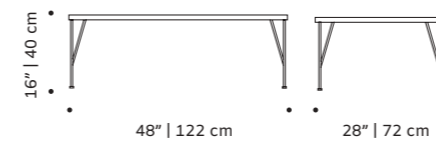

use indoor

weight 59 lb | 32 kg

dimensions ø 45" | 100 cm
h 14" | 35 cm

//as pictured

top: estremoze marble top, beech 056-2 solid wood feet, ivory lacquered metal fittings
bottom: estremoze marble top, natural oak feet, lipstick lacquered metal fittings

weight 59 lb | 32 kg

dimensions w 48" | 122 cm
d 28" | 72 cm
h 16" | 40 cm

//as pictured

top: jade pattern ceramic tiles top, ivory wood structure, ivory lacquered metal feet
bottom: taupe pattern ceramic tiles top, black wood structure, black lacquered metal feet