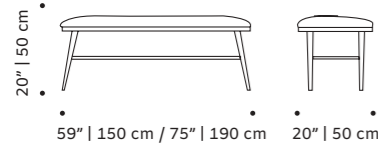

nano

bench

top fabric or leather

feet solid or lacquered wood

weight 22 lb | 10 kg / 26 lb | 12 kg

dimensions w 59" | 150 cm / w 75" | 190 cm

d 20" | 50 cm

h 20" | 50 cm

//as pictured
top: navy cow leather, natural oak feet
bottom: taupe cow leather, beech 056-1 solid wood feet