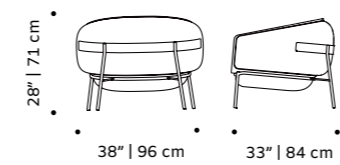

new collection
2020

blop

armchair

top fabric or leather

feet lacquered metal

weight 46 lb | 21 kg

dimensions w 38" | 96 cm

d 33" | 84 cm

h 28" | 71 cm

seat height 16" | 40 cm

// armchair

//as pictured
top: ria 0551, red lacquered metal feet
bottom: ria 0981, mint lacquered metal feet

bisou

armchair

top fabric or leather

base solid or lacquered wood

weight 49 lb | 22 kg

dimensions w 28" | 70 cm

d 26" | 65 cm

h 27" | 69 cm

seat height 17" | 42 cm

// armchair

//as pictured
top: barcelona brick top, natural beech base
bottom: laser vintage blossom top,
natural beech base

w 73" | 185 cm
d 52" | 132 cm
h 31" | 78 cm
seat height 15" | 40 cm

w 65" | 165 cm
d 45" | 114 cm
h 31" | 78 cm
seat height 15" | 40 cm

w 57" | 146 cm
d 57" | 146 cm
h 31" | 78 cm
seat height 15" | 40 cm