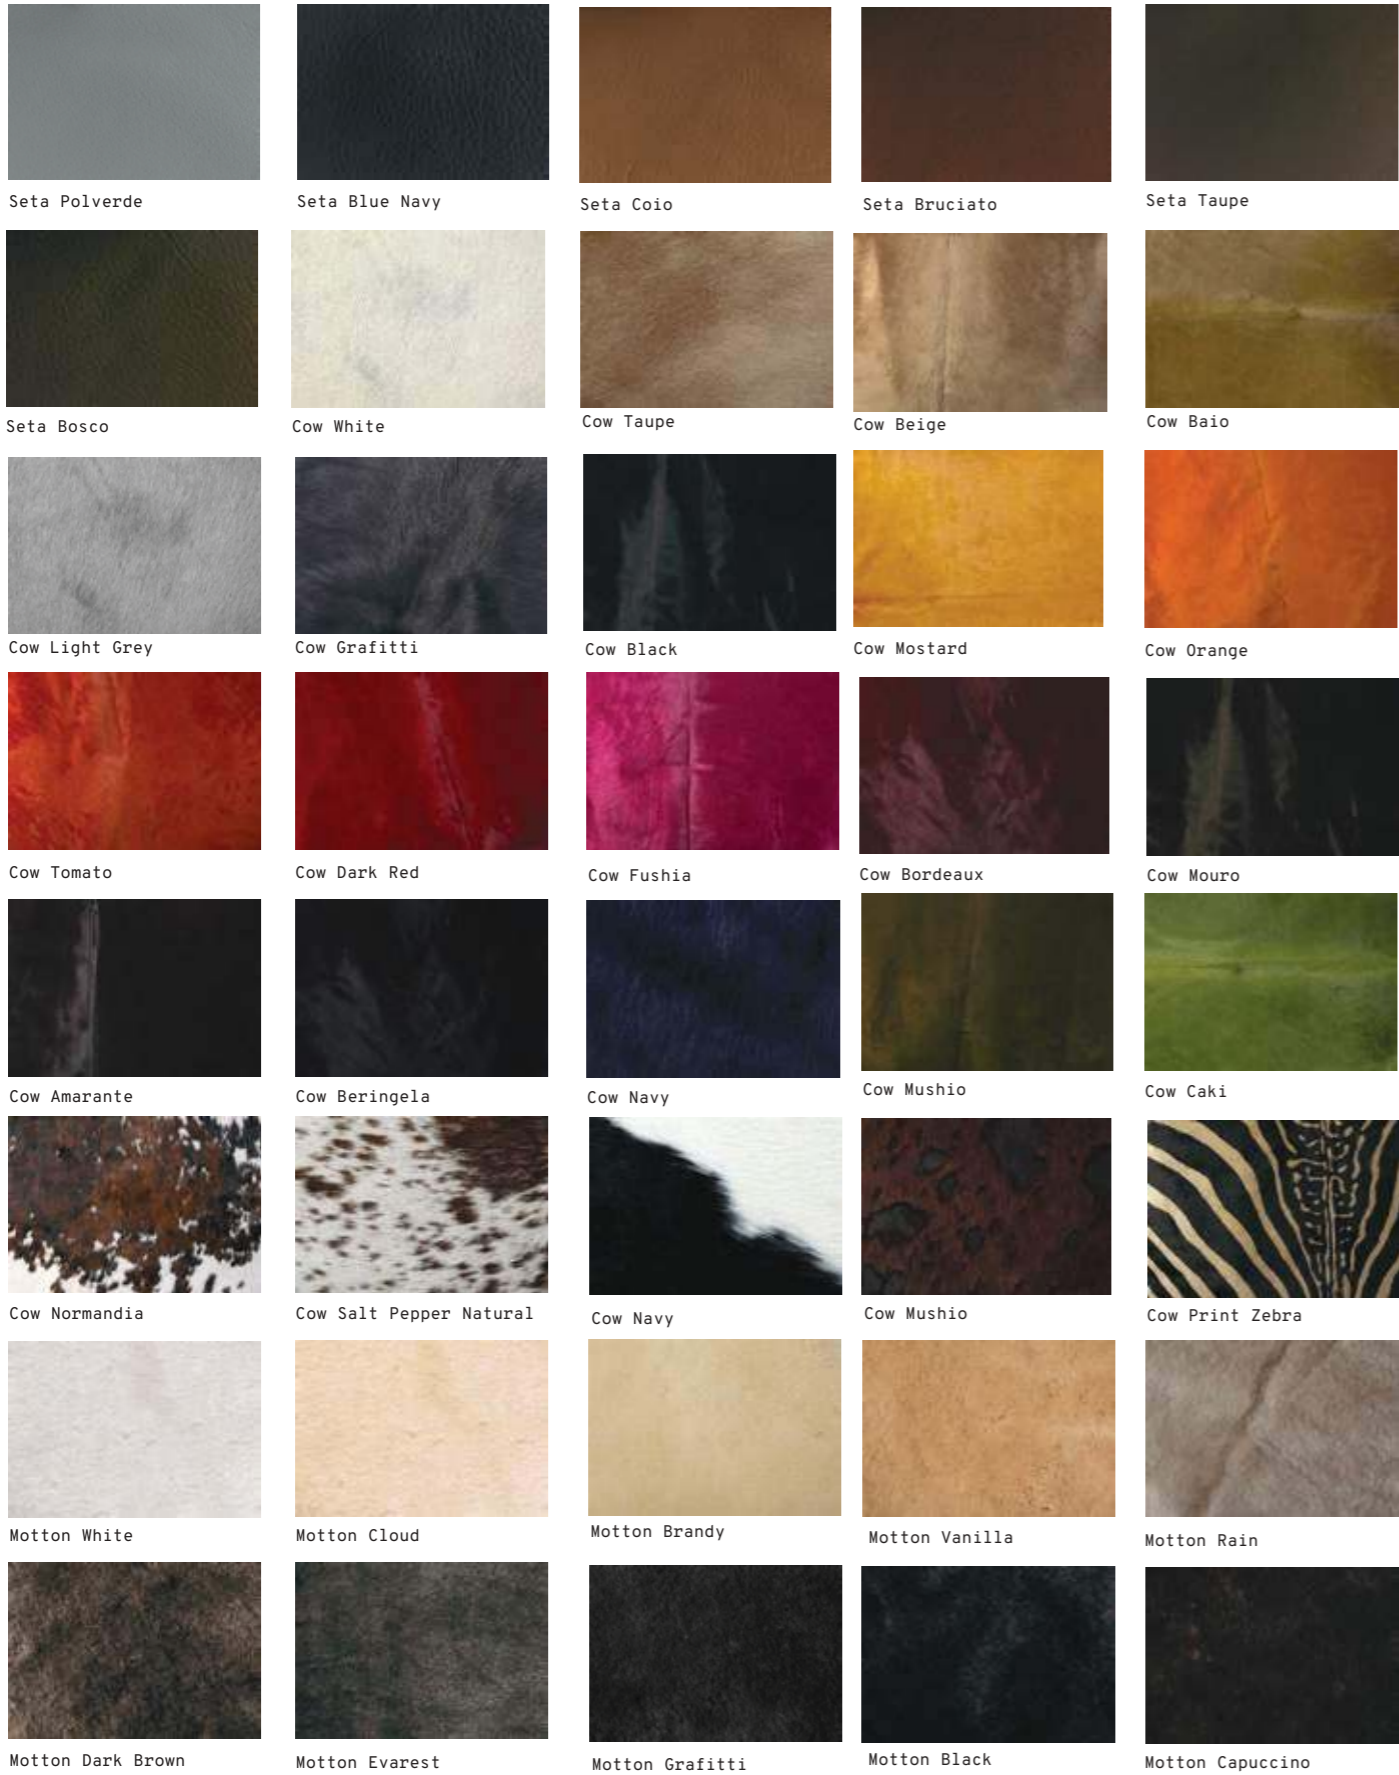

Paris Dark Blue

Paris Black

Paris Petrol

Paris Green

Paris Forest

Paris Teja

Paris Brick

Paris Salmon

Fitzroy Earth

Isola blush

Isola Mink

Isola Alpine

Barcelona Mouse

Barcelona Cornhusk

Barcelona Plantain

Barcelona Russet

Barcelona Spruce

fabrics CAT 4
for upholstery

Olavi Wild Rose

Olavi Stucco

Olavi Red Tulip

Olavi Gris

Olavi Clementine

Olavi Charcoal

Alston Flamingo

Alston Perlino

fabrics CAT 5
for upholstery

Mendel Steel Blue

Mendel Perlino

leathers
for upholstery

Seta Sauvage Taupe

sample box available