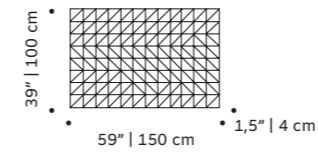

weight 124 lb | 54 kg

dimensions w 59" | 150 cm
d 1,5" | 4 cm
h 39" | 100 cm

// tiles panels

//as pictured
top: tejo tiles in yellow sun, black wood frame
bottom: tejo tiles in mint, black wood frame

mondego

tiles panel

handmade tiles and lacquered wood frame in ivory, bronze or black

weight 110 lb | 50 kg

dimensions w 59" | 150 cm

d 1,5" | 4 cm

h 39" | 100 cm

// tiles panels

//as pictured
top: mondego fire, with mondego tiles in fire, emerald, pearl, black, taupe and gold, ivory wood frame
bottom: mondego blossom, with mondego tiles in fire, jade, pearl, taupe and heaven, bronze wood frame

tejo colors

tiles panel

handmade tiles and lacquered wood frame in ivory, bronze or black

weight 133 lb | 60 kg

dimensions w 59" | 150 cm
d 1,5" | 4 cm
h 39" | 100 cm

// tiles panels

//as pictured
top: tejo aqua with tejo tiles in jade, dream, pearl, taupe and gold, bronze wood frame
bottom: tejo flame with tejo tiles in malva, fire, taupe, pearl and gold, bronze wood frame