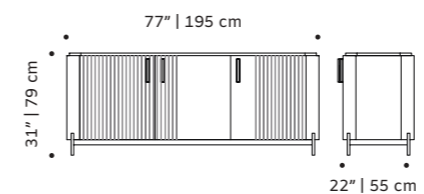

weight 124 lb | 54 kg

dimensions w 59" | 150 cm
d 1,5" | 4 cm
h 39" | 100 cm

// tiles panels

//as pictured
top: tejo tiles in yellow sun, black wood frame
bottom: tejo tiles in mint, black wood frame

mondego

tiles panel

handmade tiles and lacquered wood frame in ivory, bronze or black

weight 110 lb | 50 kg

dimensions w 59" | 150 cm

d 1,5" | 4 cm

h 39" | 100 cm

// tiles panels

//as pictured
top: mondego fire, with mondego tiles in fire, emerald, pearl, black, taupe and gold, ivory wood frame
bottom: mondego blossom, with mondego tiles in fire, jade, pearl, taupe and heaven, bronze wood frame

tejo colors

tiles panel

handmade tiles and lacquered wood frame in ivory, bronze or black

weight 133 lb | 60 kg

dimensions w 59" | 150 cm
d 1,5" | 4 cm
h 39" | 100 cm

// tiles panels

//as pictured
top: tejo aqua with tejo tiles in jade, dream, pearl, taupe and gold, bronze wood frame
bottom: tejo flame with tejo tiles in malva, fire, taupe, pearl and gold, bronze wood frame

furniture

malcolm

sideboard

- top** marble
- structure** plywood veneer
- handles** polished/satin brass or nickel
- feet** plated brass or inox
- weight** 342 lb | 155 kg
- dimensions** w 77" | 195 cm
d 22" | 55 cm
h 31" | 79 cm