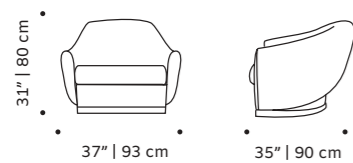

dimensions w 37" | 93 cm

d 35" | 90 cm

h 31" | 80 cm

seat height 15" | 39 cm

//as pictured
alston flamingo, paris champagne piping,
polished brass base

dust

armchair

top fabric or leather