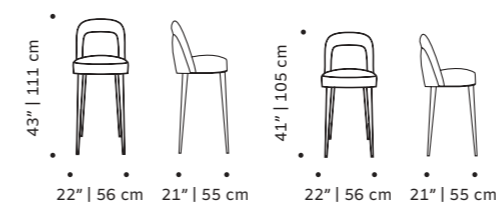

frida

bar chair

- **top** fabric or leather
- **feet** solid or lacquered wood
- **fittings** polished/satin brass, copper or nickel
- **weight** 22 lb | 10 kg
- **dimensions**
  - w 22" | 56 cm
  - d 21" | 55 cm
  - h counter 41" | 105 cm
  - seat height counter 28" | 70 cm
  - h bar 43" | 111 cm
  - seat height bar 30" | 76 cm

//as pictured
smooth 67 top, polverde seta leather back and seat, smooth 85 piping, beech 056-1 solid wood feet, polished brass fittings