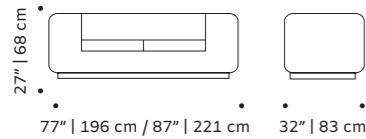

h 31" | 80 cm

seat height 17" | 43 cm

// couches

//as pictured
marka 10, paris champagne piping, polished brass
base

victoria

couch

top fabric or leather

base solid wood, polished/satin brass, copper or nickel

weight 132 lb | 60 kg / 154 lb | 70 kg

dimensions w 77" | 196 cm / w 87" | 221 cm
d 32" | 83 cm
h 27" | 68 cm
seat height 15" | 39 cm

//as pictured
top: paris petrol, polished copper base
bottom: paris petrol, polished brass base