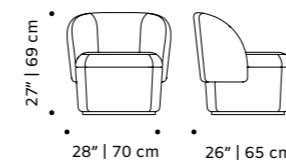

new collection
2020

blop

armchair

top fabric or leather

feet lacquered metal

weight 46 lb | 21 kg

dimensions w 38" | 96 cm

d 33" | 84 cm

h 28" | 71 cm

seat height 16" | 40 cm

// armchair

//as pictured
top: ria 0551, red lacquered metal feet
bottom: ria 0981, mint lacquered metal feet

bisou

armchair

top fabric or leather

base solid or lacquered wood

weight 49 lb | 22 kg

dimensions w 28" | 70 cm

d 26" | 65 cm

h 27" | 69 cm

seat height 17" | 42 cm

// armchair

//as pictured
top: barcelona brick top, natural beech base
bottom: laser vintage blossom top,
natural beech base

w 73" | 185 cm
d 52" | 132 cm
h 31" | 78 cm
seat height 15" | 40 cm

w 65" | 165 cm
d 45" | 114 cm
h 31" | 78 cm
seat height 15" | 40 cm

w 57" | 146 cm
d 57" | 146 cm
h 31" | 78 cm
seat height 15" | 40 cm