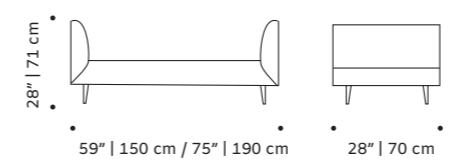

dust

bench

- **top** fabric or leather
- **feet** solid or lacquered wood
- **fittings** polished/satin brass, copper or nickel
- **weight** 88 lb | 40 kg / 99 lb | 45 kg
- **dimensions** w 59" | 150 cm / w 75" | 190 cm
  d 28" | 70 cm
  h 28" | 71 cm