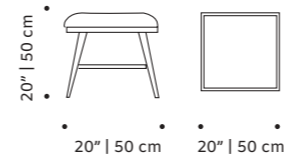

nano

stool

top fabric or leather
feet solid or lacquered wood
weight 17 lb | 8 kg
dimensions w 20" | 50 cm
d 20" | 50 cm
h 20" | 50 cm