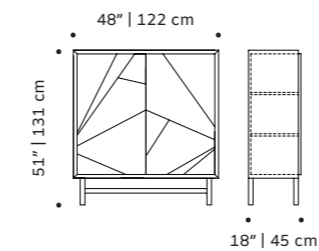

feet plated brass or inox

weight 198 lb | 90 kg

dimensions w 77" | 195 cm

d 22" | 50 cm

h 31" | 50 cm

//as pictured
top: estremoze marble
structure: natural walnut
handles: polished brass, nickel
feet: plated brass, inox

// tv benches

form

tv bench

structure plywood veneer, laquered MDF or decap

applications polished/satin brass, copper or nickel

weight 147 lb | 67 kg

dimensions w 71" | 180 cm
d 22" | 50 cm
h 20" | 50 cm

// tv benches

weight 187 lb | 85 kg

dimensions w 48" | 122 cm

d 18" | 45 cm

h 51" | 131 cm

//as pictured

top: natural walnut structure, taupe lacquered MDF doors, oxidized brass applications

bottom: black lacquered MDF structure, ivory lacquered MDF door, oxidized brass applications