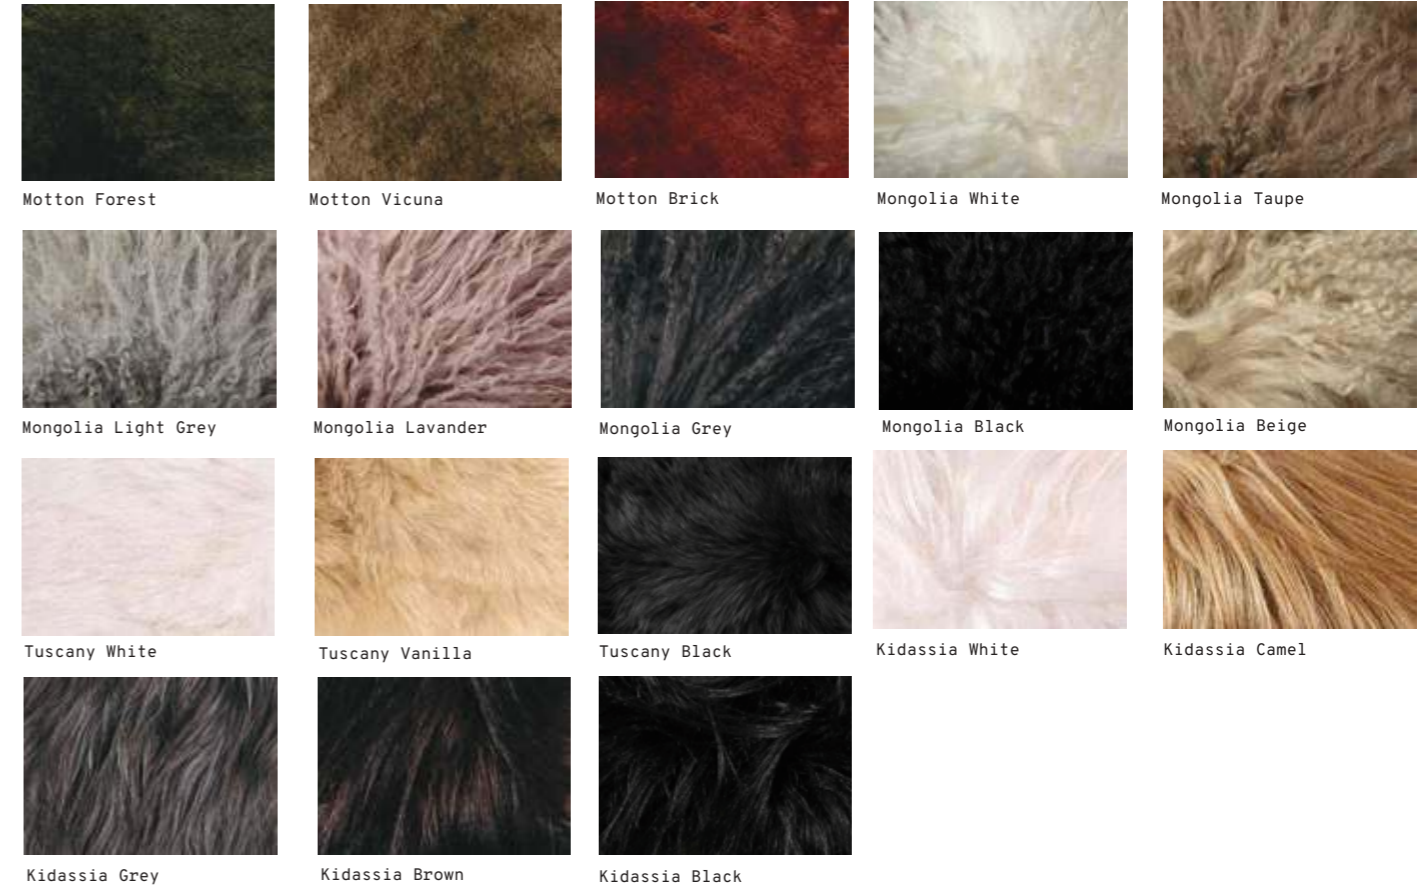

Barcelona Spruce

fabrics CAT 4
for upholstery

Olavi Wild Rose

Olavi Stucco

Olavi Red Tulip

Olavi Gris

Olavi Clementine

Olavi Charcoal

Alston Flamingo

Alston Perlino

fabrics CAT 5
for upholstery

Mendel Steel Blue

Mendel Perlino

leathers
for upholstery

Seta Sauvage Taupe

sample box available