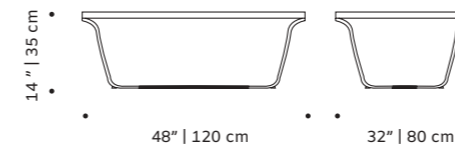

soul

center table

- **structure** plywood veneer, lacquered MDF or decap
- **base** polished/satin brass, copper or nickel
- **use** indoor
- **weight** 53 lb | 24 kg
- **dimensions** w 48" | 120 cm
  d 32" | 80 cm
  h 14" | 35 cm