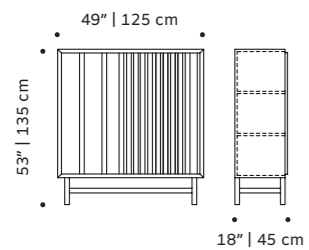

malcolm

bar cabinet

- top** marble
- structure** plywood veneer
- handles** polished/satin brass or nickel
- feet** plated brass or inox
- weight** 397 lb | 180 kg
- dimensions** w 47" | 120 cm
d 22" | 55 cm
h 52" | 132 cm

bar cabinet

- structure** plywood veneer
- doors** lacquered MDF
- handles** polished brass or nickel
- weight** 200 lb | 91 kg
- dimensions** w 52" | 132 cm
d 22" | 55 cm
h 54" | 139 cm

//as pictured
top: iron wood structure, blossom lacquered MDF doors, polished brass applications
bottom: iron wood structure, aloe lacquered MDF doors, polished brass applications

go

bar cabinet

structure plywood veneer, lacquered MDF or decap
weight 187 lb | 85 kg
dimensions w 49" | 125 cm
 d 18" | 45 cm
 h 53" | 135 cm

//as pictured
top: natural walnut and ivory lacquered MDF
structure
bottom: natural oak and beige lacquered MDF
structure