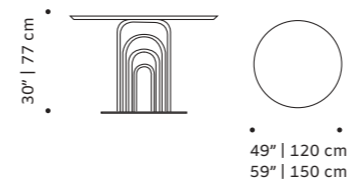

top estremo, nero marquina, verde guatemala, estremo rosa marble

middle part estremo, nero marquina, estremo rosa marble

base estremo marble

use indoor or outdoor

weight 551 lb | 250 kg

dimensions \varnothing 48" | 120 / 60" | 150 cm
h 30" | 75 cm

// dinner tables

bara

dinner table

- top** marble
- base** plated brass, copper or nickel or lacquered metal
- use** indoor and outdoor (only lacquered metal base)
- weight** 287 lb | 130 kg
331 lb | 150 kg
- dimensions** ø 49" | 120 cm / ø 59" | 150 cm
h 30" | 77 cm