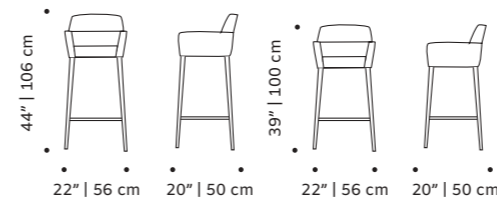

doble

bar chair

- **top** fabric or leather
- **feet** solid or lacquered wood
- **fittings** polished/satin brass, copper or nickel
- **weight** 29 lb | 13 kg
- **dimensions** w 22" | 56 cm
  d 20" | 50 cm
  h counter 39" | 100 cm
  seat height counter 30" | 76 cm
  h bar 41" | 106 cm
  seat height bar 32" | 82 cm

//as pictured
vintage rose synthetic leather top, paris salmon structure, latch 07 seat, beech 056-1 solid wood feet, polished brass fittings