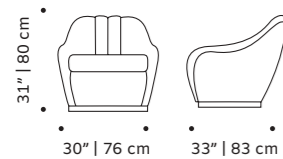

// armchairs

//as pictured
flare 06 back, smooth 22 and smooth 64 seat,
smooth 64 piping, black lacquered feet, polished
brass fittings

gia

armchair

- top** fabric or leather
- base** solid wood, polished/satin brass, copper or nickel
- weight** 48 lb | 22 kg
- dimensions** w 30" | 76 cm
d 33" | 83 cm
h 31" | 80 cm
seat height 15" | 39 cm