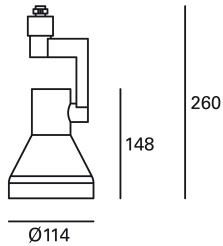

## Cone

### TECHNICAL FEATURES

Power (W) : Max. power 60W

Total power consumption of light (W) : 60W

Structure material : Steel

Structure finish : Blanco

Max. size of light bulb : 120/NA mm

Recommended light bulb : E27

### LOGISTICS

Net weight (kg): 0.33

Packaged weight (kg): 0.45

Packaging: 180mm x 125mm x 165mm