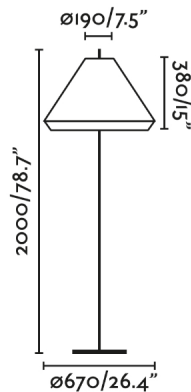

### General characteristics

|              |           |
|--------------|-----------|
| Type         | II        |
| IP           | 65        |
| voltage      | 100V-240V |
| Hertz        | 50/60HZ   |
| Cable meters | 2000mm    |
| Power        | 15W       |