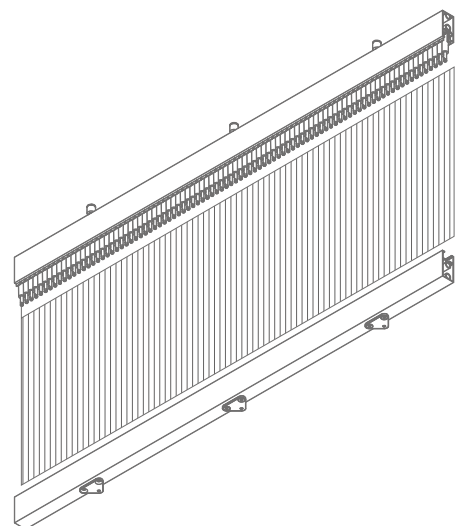

BCN PROFILE / PERFIL BCN

The frame is based on our BCN profile that incorporates a springs system that allows the chain to remain fixed and tensioned at all times.

El marco está basado en nuestro perfil BCN que incorpora un sistema de muelles que permite que la cadena se mantenga fijada y tensionada en todo momento.