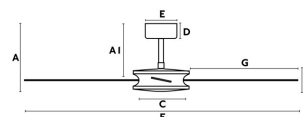

POLEA Brown ceiling fan with DC motor

Ref. 33724

POLEA is a modern ceiling fan with DC motor suitable from 17,6m2. Motor made from steel and blades from wood in brown and black. Operated by remote control,(included) setted up with 6 dimmable speeds 30-63-95-127-158-185 rpm which correspond to the following consumptions of 4-5-8-13-22-34w. This fan comes with a reverse function, so you can also use it in winter. This ceiling fan is suitable for inclining roof.

Specifications

Bulb:	DC MOTOR
Bulb included:	No
Transformer:	
Transformer included:	No
Voltage:	220-240V
Operating Frequency:	50/60Hz
IP:	20
Class:	I
Material:	Motor made from steel and blades from wood
Designer:	
Recommended bulb:	
Height:	372 mm
Diameter:	1320 Ø
Volume:	0.03276 m3