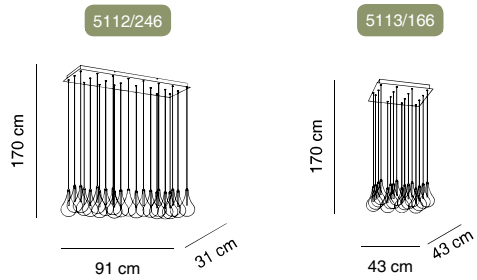

Drop Led

Design by Cristian Cubiñá

Pantalla cristal borosilicato transparente
Shade borosilicate transparent glass

Estructura hierro
Structure iron

Driver electrónico
Electronic driver

Lámparas Led incluidas, reemplazables, no regulables
Led lamps included, replaceable, not dimmable

5112/246LED cromo **chrome** G4 24x1,5W 110lm 2700K

5113/166LED cromo **chrome** G4 16x1,5W 110lm 2700K

CE IP20 A++