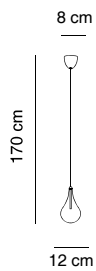

Drop Led

Design by Cristian Cubiñá

Pantalla cristal borosilicato transparente
Shade borosilicate transparent glass

Estructura hierro
Structure iron

Driver electrónico
Electronic driver

Lámpara Led incluida, reemplazable, no regulable
Led lamp included, replaceable, not dimmable

5111/016LED cromo **chrome**

G4 Led 1,5W 110lm 2700K