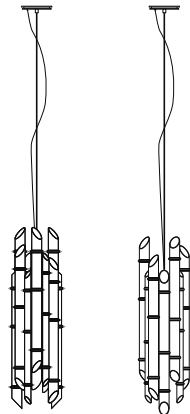

BRABBU  
DESIGN FORCES

CASEGOODS UPHOLSTERY LIGHTING RUGS ART ACCESSORIES

SAKI | PENDANT LIGHT

Sakishima Islands are part of Ryukyu islands chain, located at Japan southern- most. SAKI Wall Light is a tribute to this unforgotten island, recognized by its almost extinct bamboo roots harvest, which once were part of the local landscape. Through a rhythmic composition of matte brass canes, SAKI Pendant Light will make your living room an unforgettable place, filling it with nature inspired shapes that create a warm and cozy atmosphere.

DIMENSIONS

WIDTH 17 cm | 6,7"  
DEPTH 17 cm | 6,7"  
HEIGHT 60 cm | 23,62"

TECHNICAL  
SPECIFICATIONS

VOLTAGE 220 V - 240 V  
WATTAGE 40 watts x 2 bulbs  
CE certificate

MATERIALS Matt brass.

LEAD TIME Production time is between 6 to 8 weeks for BRABBU collections. Delivery time is not included