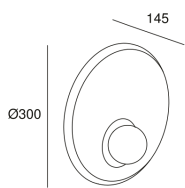

Trip ø300mm

Nahtrang Design

05-8356-05-DN

Wall fixture Trip ø300mm E14 7W Black

TECHNICAL FEATURES

IP20

Power (W) : Max. power 7W

Total power consumption of light (W) : 7W

Structure material : Aluminium, Steel

Structure finish : Black

Diffuser material : Glass

Diffuser finish : Opal

Max. size of light bulb : 90/50 mm

Recommended light bulb : E14

Voltage / frequency : 100-240V/50-60Hz

Max. temperature : 25°C

Warranty : 5 Years

Energy efficiency : Light bulb not included

LUMINOTECHNIC FEATURES

Lampholder: 1 x E14

VENTILATION FEATURES

Power used: 7W

Service value measurement standard: EN 60879:2019