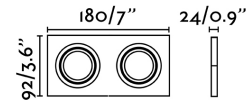

Designer:

Length: 250 mm

Net Width: 92 mm

Height: 24 mm

Net Weight: 0.30 kg

Volume: 0.00091 m3

8421776182622