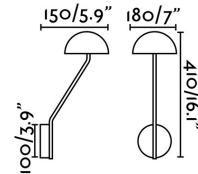

Specifications

Bulb:	SMD 6W LED 3000K500Lm 330mA 120°
Bulb included:	Yes
Transformer:	Driver
Transformer included:	Yes
Voltage:	100-240V
Operating Frequency:	50/60Hz
IP:	20
Class:	II
Material:	Metal and PMMA
Designer:	NAHTRANG
Recommended bulb:	
Length:	150 mm
Net Width:	180 mm
Height:	410 mm
Net Weight:	1.20 kg
Volume:	0.01697 m3