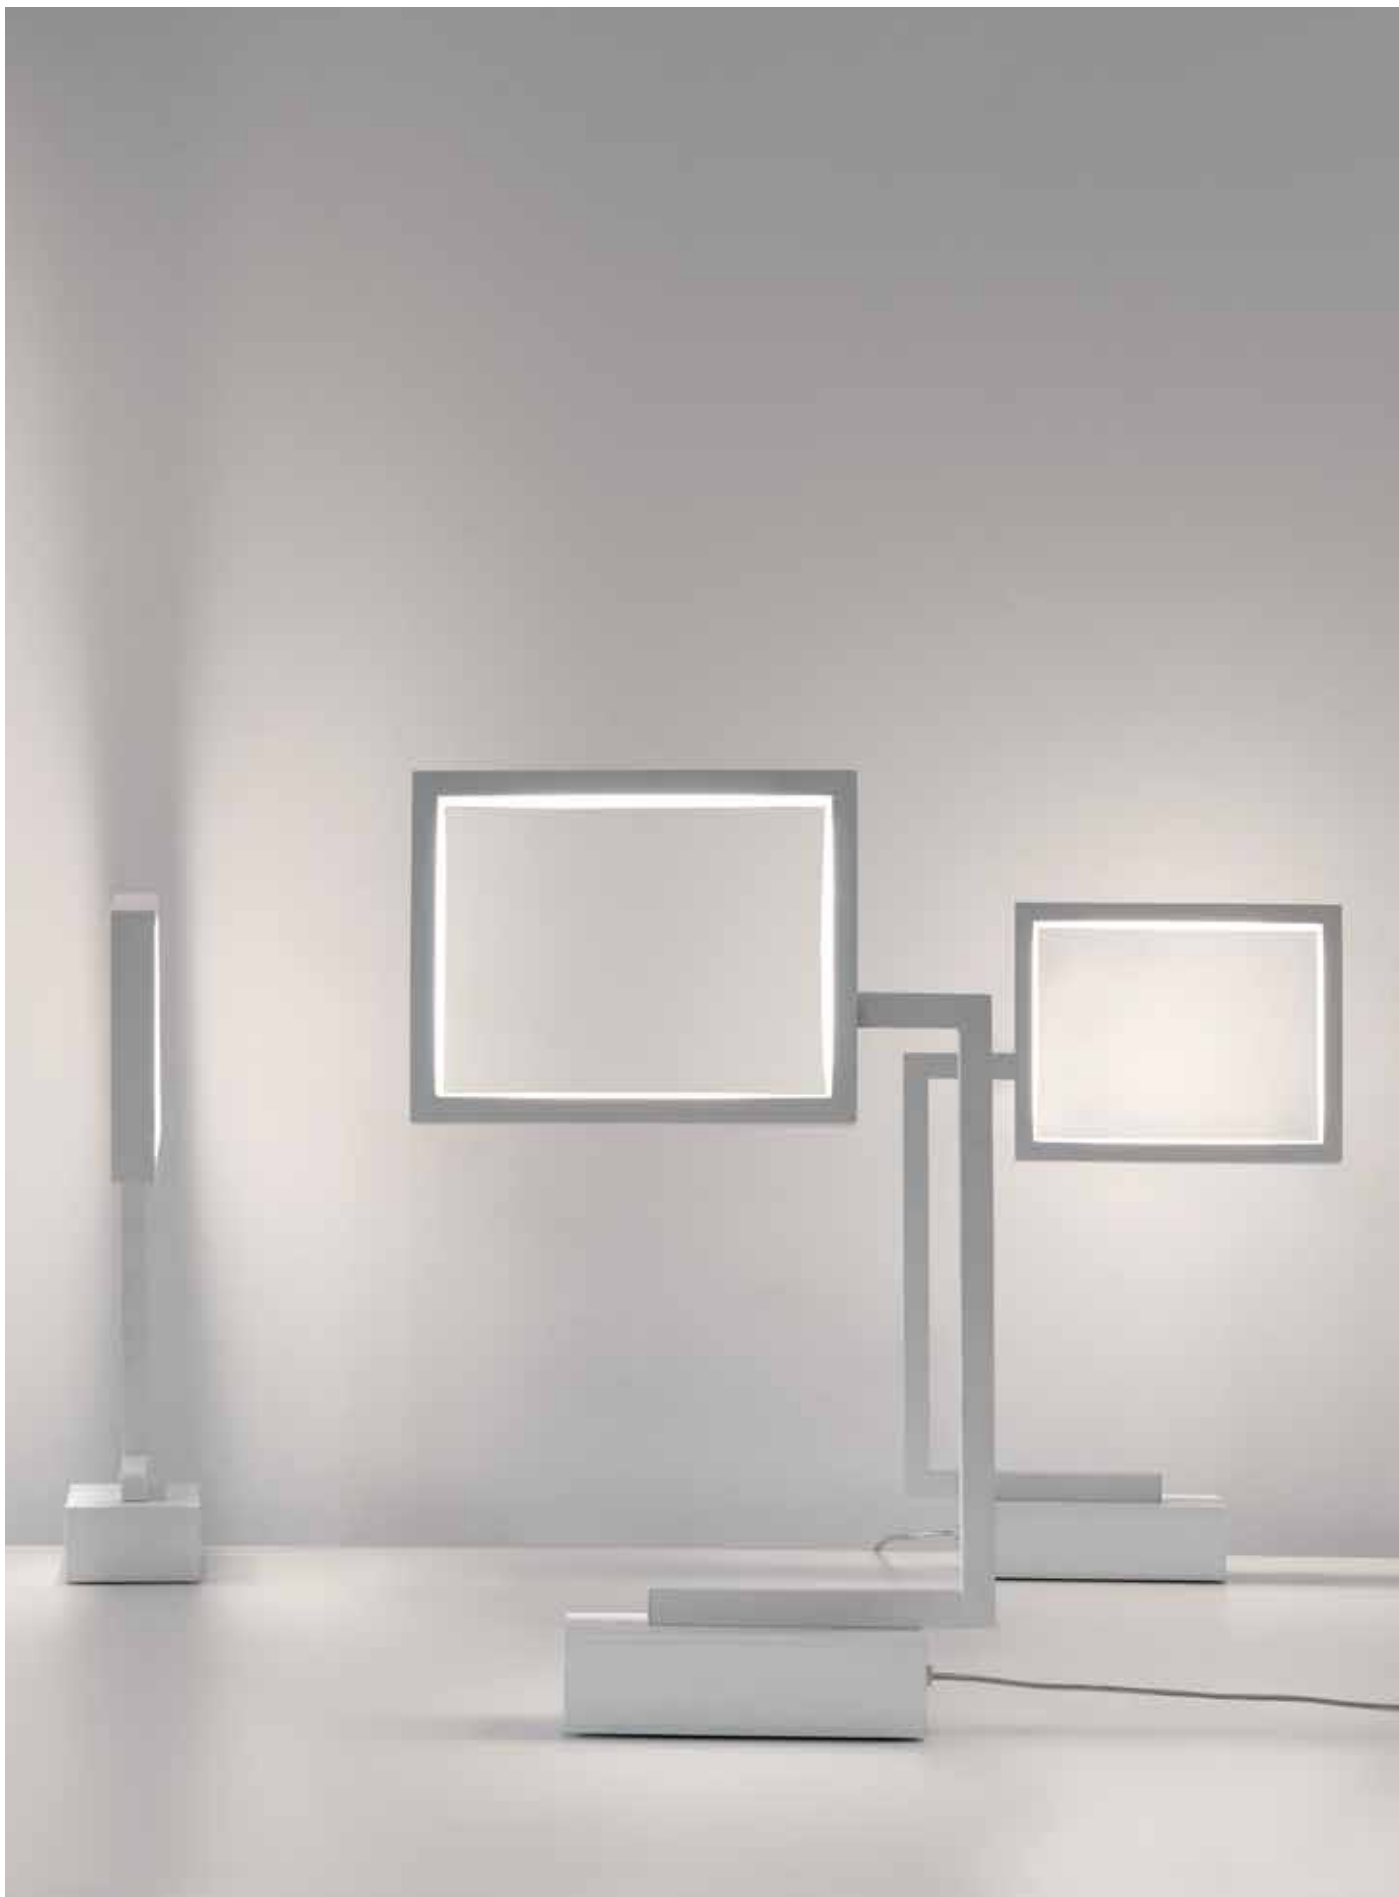

design NACHO TIMON

WALLY

NEW

PS-191

WALLY design NACHO TIMON

⊕ ⊖ IP20

PS-191
LED 16W 2560lm 3000K

P-193
LED 32W 5120lm 3000K