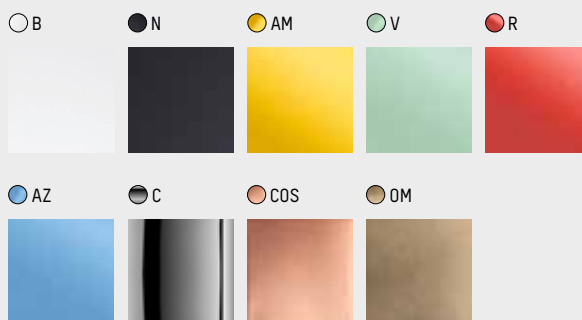

KEY design HUGO TEJADA

⊕ ⊖ IP20 RF850°

A-206/1 LED 8W 640lm 3000K

A-206/2 LED 16W 1280lm 3000K

ACABADOS/ FINISHES/ FINITIONS/ OBERFLÄCHEN / ОТДЕЛКА / اللمسات