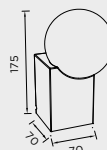

⊕ ⊖ IP20

A-176
1 x G9 48W Max.
(LED RECOMMENDED)

PL-177/100
1 x G9 48W Max.
(LED RECOMMENDED)

PL-177/160
1 x G9 48W Max.
(LED RECOMMENDED)

PS-175/100
1 x G9 48W Max.
(LED RECOMMENDED)

PS-175/160
1 x G9 48W Max.
(LED RECOMMENDED)