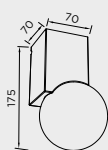

PL-177/100
1 x G9 48W Max.
(LED RECOMMENDED)