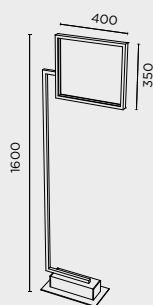

design NACHO TIMON

WALLY

NEW

PS-191

WALLY design NACHO TIMON

⊕ ⊖ IP20

PS-191
LED 16W 2560lm 3000K

P-193
LED 32W 5120lm 3000K