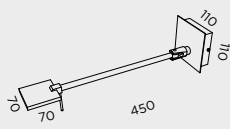

PS-75

A-73

DEL design EQUIPO PUJOL

⊕ ⊖ IP20 RF850°

A-73
1 x LED 5W 500lm 3000K **ON-OFF**

A-74
1 x LED 5W 500lm 3000K **ON-OFF**

PS-75
1 x LED 5W 500lm 3000K **ON-OFF**

P-76
1 x LED 5W 500lm 3000K **ON-OFF**