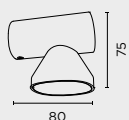

A-206/1

A-206/2

KEY design HUGO TEJADA

⊕ ⊖ IP20 RF850°

A-206/1 LED 8W 640lm 3000K

A-206/2 LED 16W 1280lm 3000K

ACABADOS/ FINISHES/ FINITIONS/ OBERFLÄCHEN / ОТДЕЛКА / اللمسات