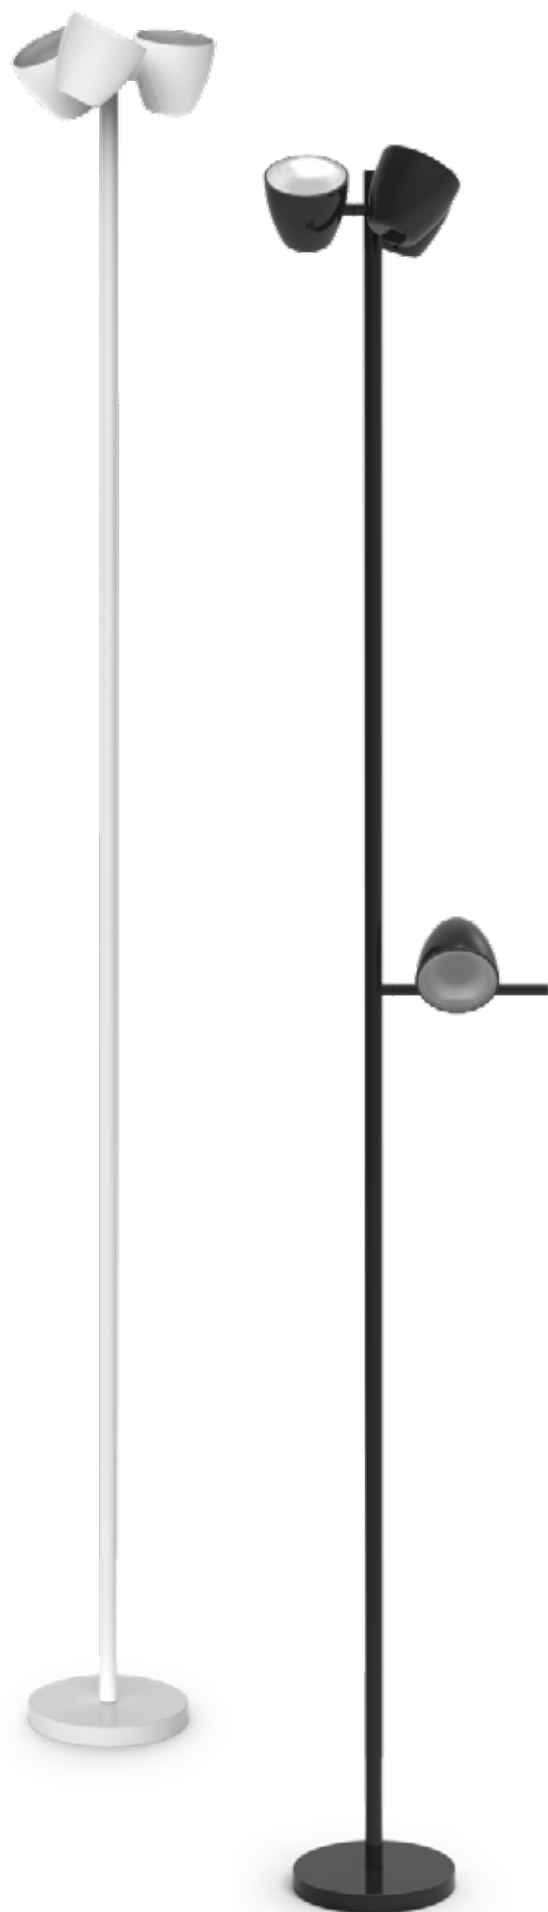

P-201

P-201/SL