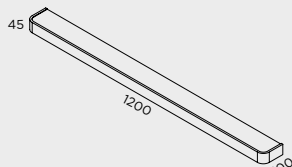

A-914/30

LED 16W 2500lm 3000K DIMMABLE

A-914/60

LED 32W 4690lm 3000K DIMMABLE

A-914/90

LED 49W 7460lm 3000K DIMMABLE

A-914/120

LED 65W 9920lm 3000K DIMMABLE