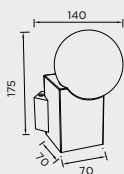

A-176
1 x G9 48W Max.
(LED RECOMMENDED)