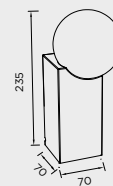

⊕ ⊖ IP20

A-176
1 x G9 48W Max.
(LED RECOMMENDED)

PL-177/100
1 x G9 48W Max.
(LED RECOMMENDED)

PL-177/160
1 x G9 48W Max.
(LED RECOMMENDED)

PS-175/100
1 x G9 48W Max.
(LED RECOMMENDED)

PS-175/160
1 x G9 48W Max.
(LED RECOMMENDED)