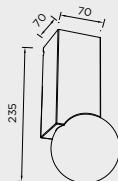

PL-177/160
1 x G9 48W Max.
(LED RECOMMENDED)