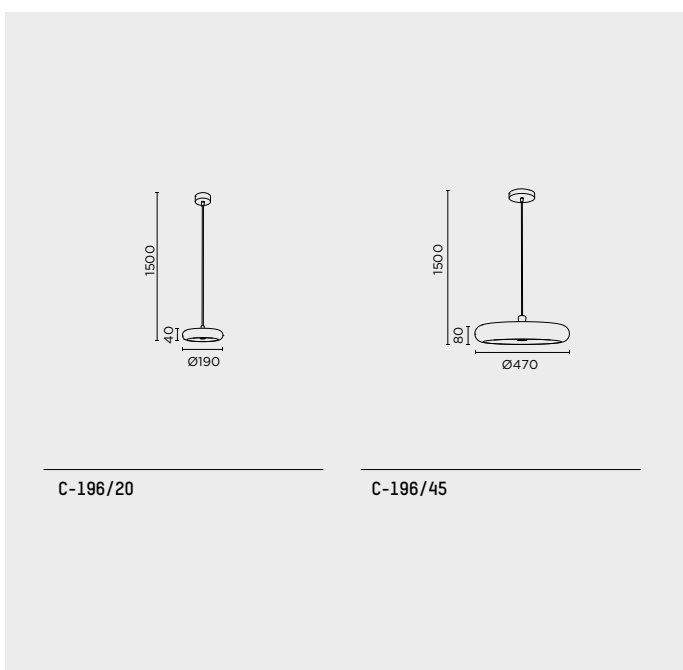

BOINA

C-197/20

BOINA design EQUIPO PUJOL

⊕ ⊖ IP20 DIMMABLE

C-196/20 LED 7,8W 975lm 3000K

C-196/45 LED 16,1W 2410lm 3000K

ACABADOS/ FINISHES/ FINITIONS/ OBERFLÄCHEN/ ОТДЕЛКА / المصنات