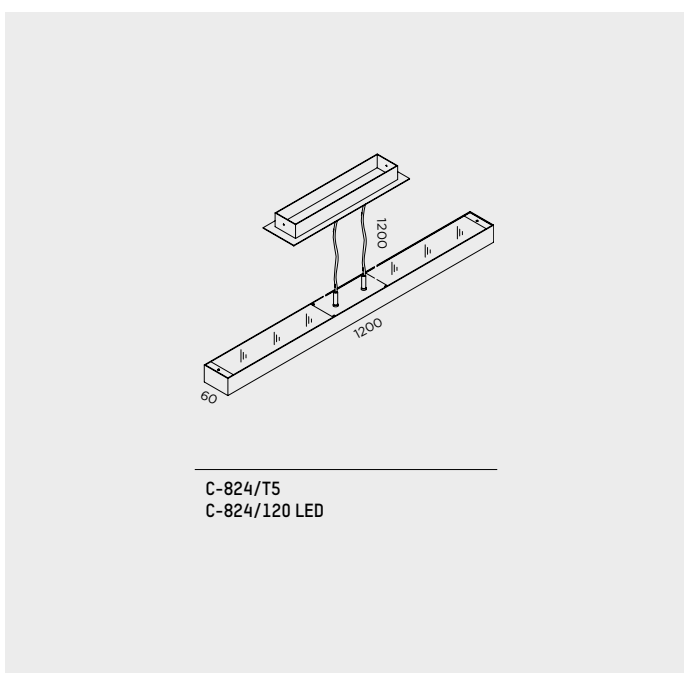

APOLO design EQUIPO PUJOL

⊕ ⊖ IP20 RF850°

C-824/T5	1 x T5 54W
C-824/120 LED	LED 40W 3300lm 3000K

Page 228: Ver opciones / See options / Voir les options / Siehe Optionen / Факультативный / یرايت خا

ACABADOS/ FINISHES/ FINITIONS/ OBERFLÄCHEN / ОТДЕЛКА / اللمسات

● C ● NM