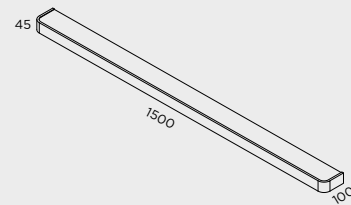

A-914/30

LED 16W 2500lm 3000K DIMMABLE

A-914/60

LED 32W 4690lm 3000K DIMMABLE

A-914/90

LED 49W 7460lm 3000K DIMMABLE

A-914/120

LED 65W 9920lm 3000K DIMMABLE