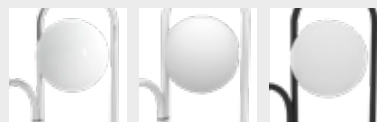

SUNSET design NACHO TIMON

□ ▽ IP20 RF850°

PS-195

69 LED (recommended)

ACABADOS/ FINISHES/ FINITIONS/ OBERFLÄCHEN/ ОТДЕЛКА/ اللمسات

● C ○ B ● N