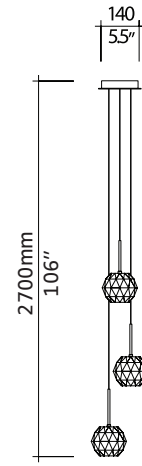

model 100
sizes 3MM
ref# 3MM.07.921.___
bulb G-4 Bi-Pin 12V - 120V/220V
3 x 20W (Standard lamp available)
G-4 Bi-Pin LED 2700K
12V - 120V/220V (optional)