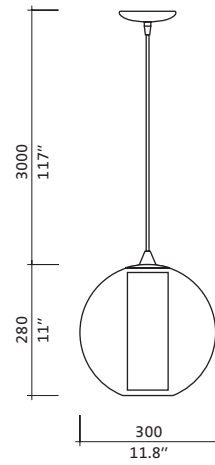

model | Ilu Suspension
size | 500
ref# | GM.07.903.____
bulb | E26/E27
120V/220V
1 x 60w max
Incandescent
1 x 42w max
PLE-T Eco

model | Ilu Suspension
size | 400
ref# | MM.07.902.____
bulb | E26/E27
120V/220V
1 x 60w max
Incandescent
1 x 42w max
PLE-T Eco

model | Ilu Suspension
size | 300
ref# | SM.07.901.____
bulb | E26/E27
120V/220V
1 x 60w max
Incandescent
1 x 21w max
PLE-T Eco

model | Iris Suspension
size | 370
ref# | GM.07.401.____
bulb | E26/E27
120V/220V
1 x 60w max
Incandescent
1 x 42w max
PLE-T Eco

COLOUR OPTIONS

COLOUR OPTIONS

EXTERIOR SHELL OPTIONS