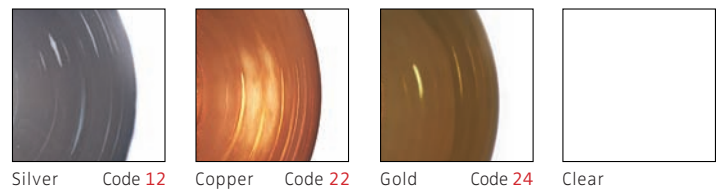

COLOUR OPTIONS

COLOUR OPTIONS

EXTERIOR SHELL OPTIONS

model Archie
Interior Floor
size 2500
ref# GM.08.157
bulb E26/E27
120V/220V
2 x 100w max Incandescent
2 x 42w max PLE-T Eco
⏚

model Juju Floor
size 2360
ref# GM.08.169
bulb E26/E27
4 x 100w max Incandescent
4 x 42w max PLE-Eco
⏚