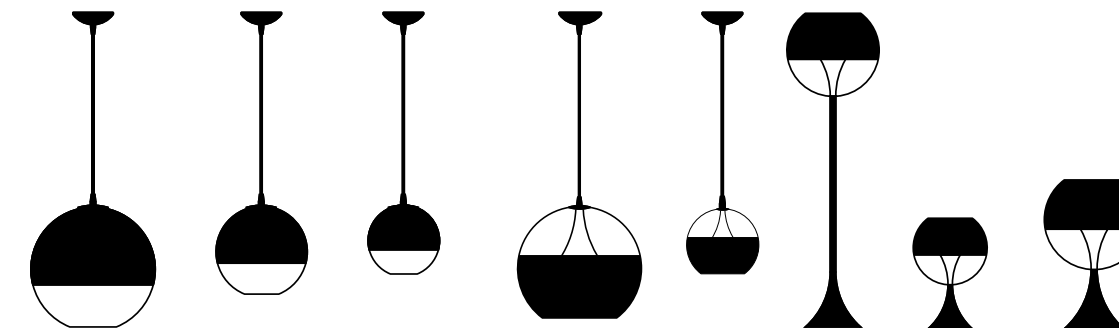

AVAILABLE CONFIGURATIONS

See page 16 of the specification booklet for full specification details.