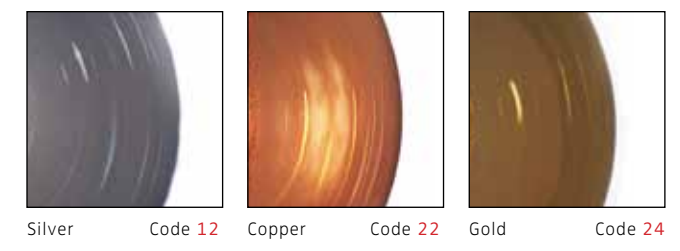

Designer: Filipe Lisboa

CORD COLOUR OPTION

AVAILABLE CONFIGURATIONS

GLOBE OPTION

See page 28 of the specification booklet for full specification details.

ILU
Quiet. Posh. Magnetic.

- + Standard outer clear shell
- Top quality polycarbonate globe
- Hand-painted Murano style glass
- Chrome metal components
- Custom canopies available on request
- Fluorescent lamps available on request
- LED available on request

Designer: Filipe Lisboa

COLOUR OPTIONS

AVAILABLE CONFIGURATIONS

EXTERIOR SHELL TRANSLUCENT COLOUR OPTION

See page 30 of the specification booklet for full specification details.

Designer: Filipe Lisboa

IRIS