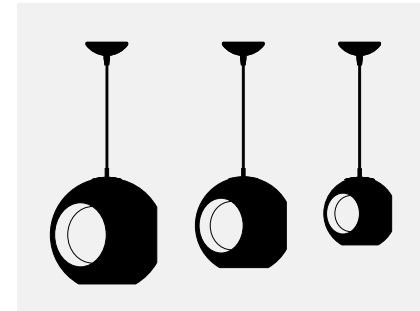

BUBA 41

SPECS BOOKLET 21