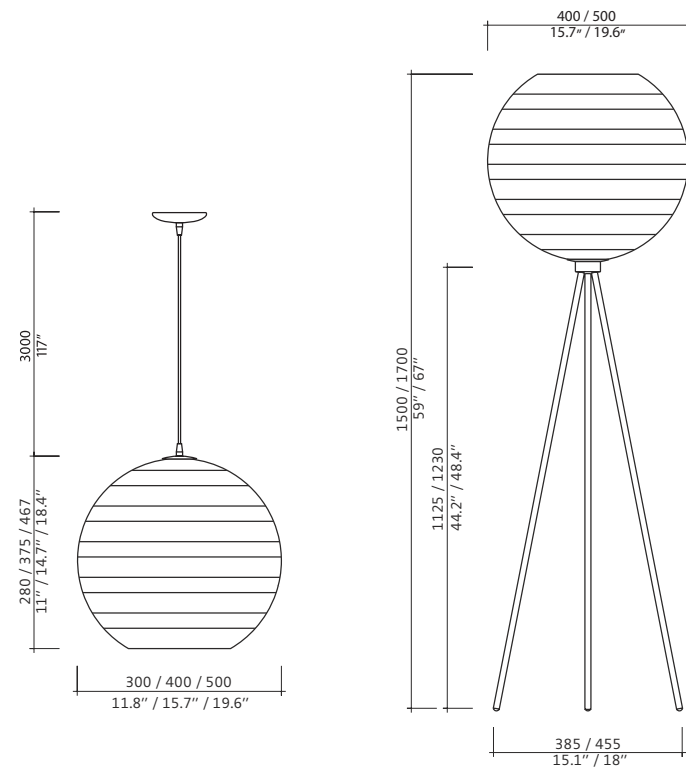

model **Zebra Suspension**
size 300, 400, 500
ref# SM.07.170.____
MM.07.171.____
GM.07.172.____
bulb E26/E27
300 x 60w
400 x 75w
500 x 100w
Incandescent

model **Zebra Floor**
size 400, 500
ref# MM.08.171.____
GM.08.172.____
bulb E26/E27
1 x 100w max
Incandescent