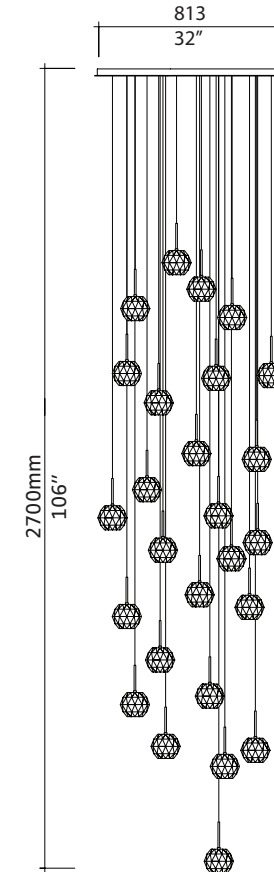

model 100
sizes 26MM
ref# 26MM.07.921.___
bulb G-4 Bi-Pin 12V - 120V/220V
26 x 20W (Standard lamp available)
G-4 Bi-Pin LED 2700K
12V - 120V/220V (optional)