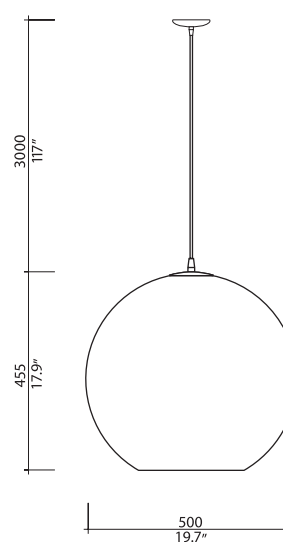

model Ulee Suspension
size 500
ref# GM.07.766.____
bulb E26/E27
1 x 100w max Incandescent
1 x 26w max PLE-Eco

model Ulee Suspension
size 400
ref# MM.07.763.____
bulb E26/E27
1 x 100w max Incandescent
1 x 26w max PLE-Eco

model Ulee Suspension
size 300
ref# SM.07.760.____
bulb E26/E27
1 x 60w max Incandescent
1 x 26w max PLE-Eco

model Fort Knox Suspension
size 500
ref# GM.07.798.____
bulb E26/E27
1 x 75w max Incandescent
1 x 42w max PLE-T Eco

model Fort Knox Suspension
size 400
ref# MM.07.798.____
bulb E26/E27
1 x 75w max Incandescent
1 x 42w max PLE-T Eco

model Fort Knox Suspension
size 300
ref# SM.07.798.____
bulb E26/E27
1 x 60w max Incandescent
1 x 26w max PLE-T Eco

model Fort Knox Suspension
size 125
ref# BM.07.798.____
bulb E26/E27
1 x 20w max G-4 Bi Pin