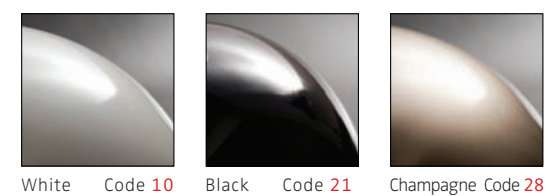

EXTERIOR FINISH OPTIONS