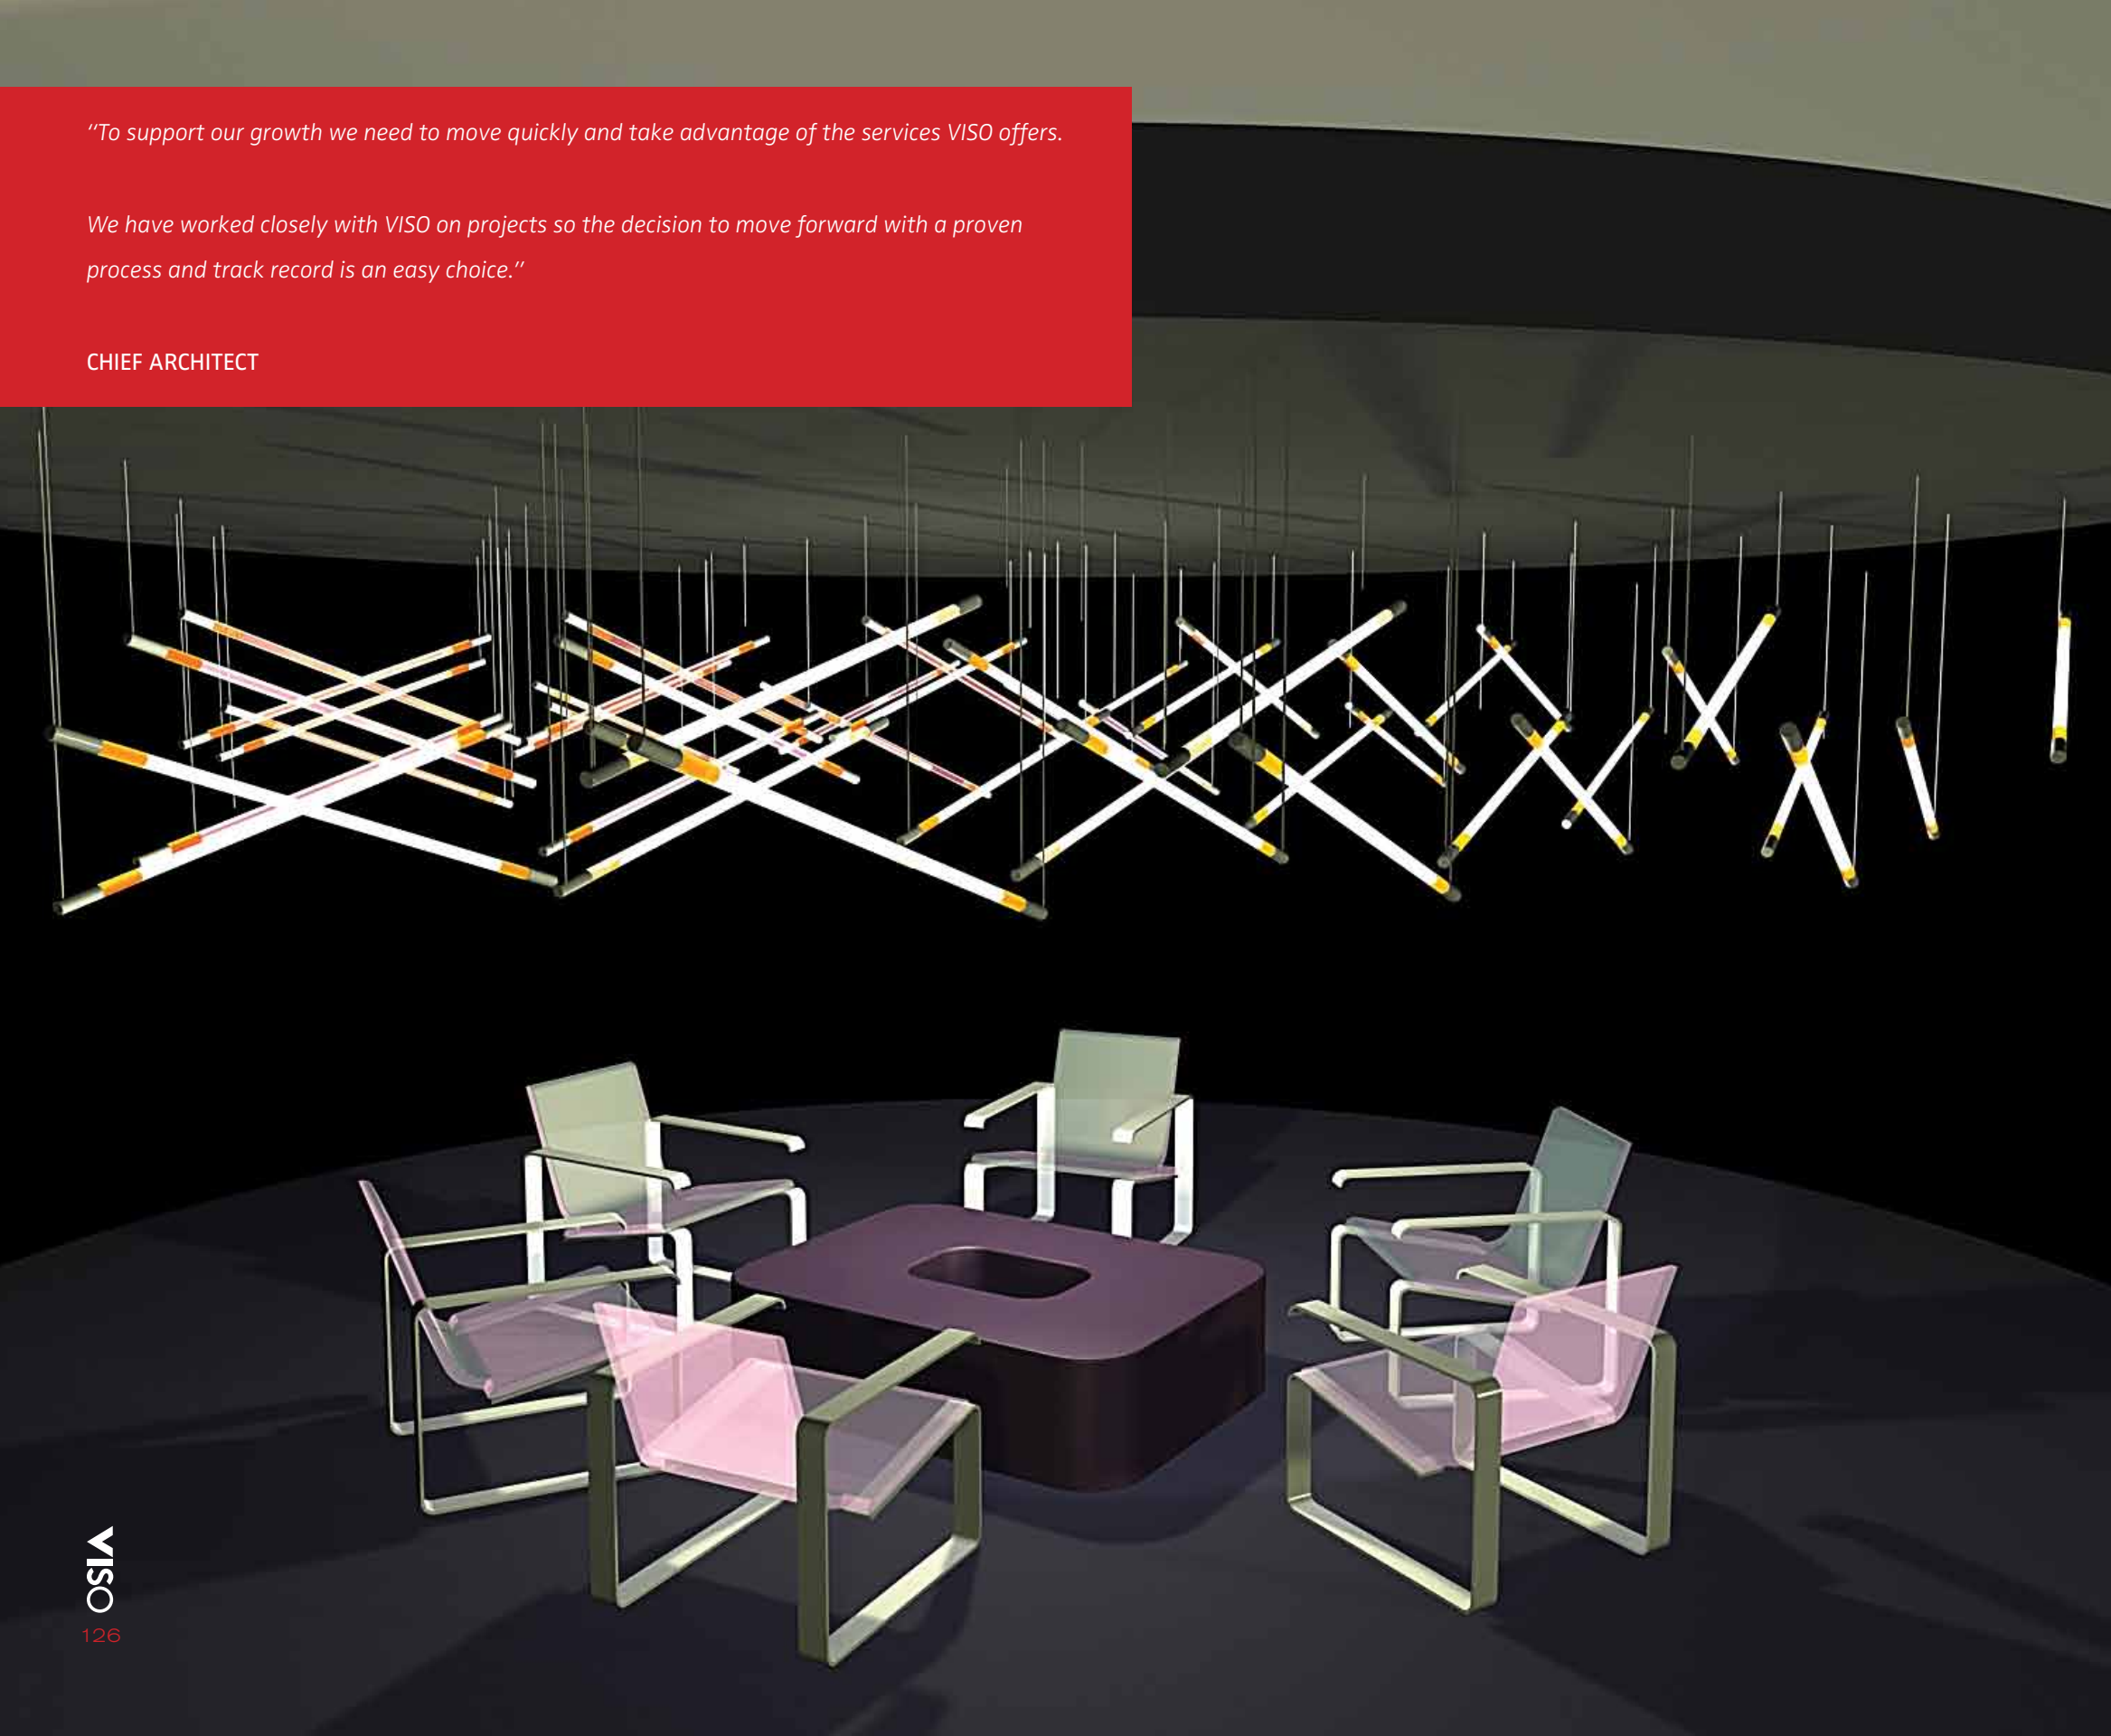

"To support our growth we need to move quickly and take advantage of the services VISO offers.

We have worked closely with VISO on projects so the decision to move forward with a proven process and track record is an easy choice."

CHIEF ARCHITECT