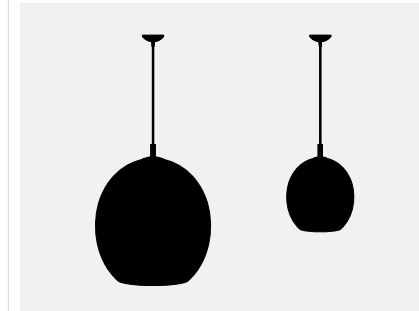

JUICY 47

SPECS BOOKLET 24

SPECS BOOKLET

REFER TO THE SPECS BOOKLET IN THE BACK OF THE CATALOGUE FOR DETAILED SPECIFICATIONS OF ALL COLLECTIONS.

THE VISO STORY

Founded by Designer and CEO Filipe Lisboa, VISO creates unique and innovative decorative light fixtures, transforming interiors around the globe.