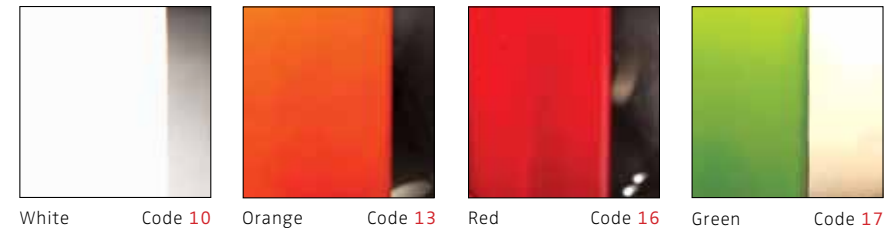

FINISH OPTIONS