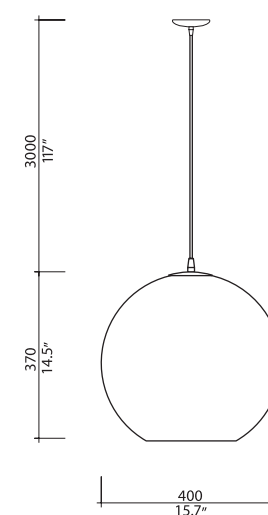

model Ulee Suspension
size 500
ref# GM.07.766.____
bulb E26/E27
1 x 100w max Incandescent
1 x 26w max PLE-Eco

model Ulee Suspension
size 400
ref# MM.07.763.____
bulb E26/E27
1 x 100w max Incandescent
1 x 26w max PLE-Eco

model Ulee Suspension
size 300
ref# SM.07.760.____
bulb E26/E27
1 x 60w max Incandescent
1 x 26w max PLE-Eco

model Fort Knox Suspension
size 500
ref# GM.07.798.____
bulb E26/E27
1 x 75w max Incandescent
1 x 42w max PLE-T Eco

model Fort Knox Suspension
size 400
ref# MM.07.798.____
bulb E26/E27
1 x 75w max Incandescent
1 x 42w max PLE-T Eco

model Fort Knox Suspension
size 300
ref# SM.07.798.____
bulb E26/E27
1 x 60w max Incandescent
1 x 26w max PLE-T Eco

model Fort Knox Suspension
size 125
ref# BM.07.798.____
bulb E26/E27
1 x 20w max G-4 Bi Pin