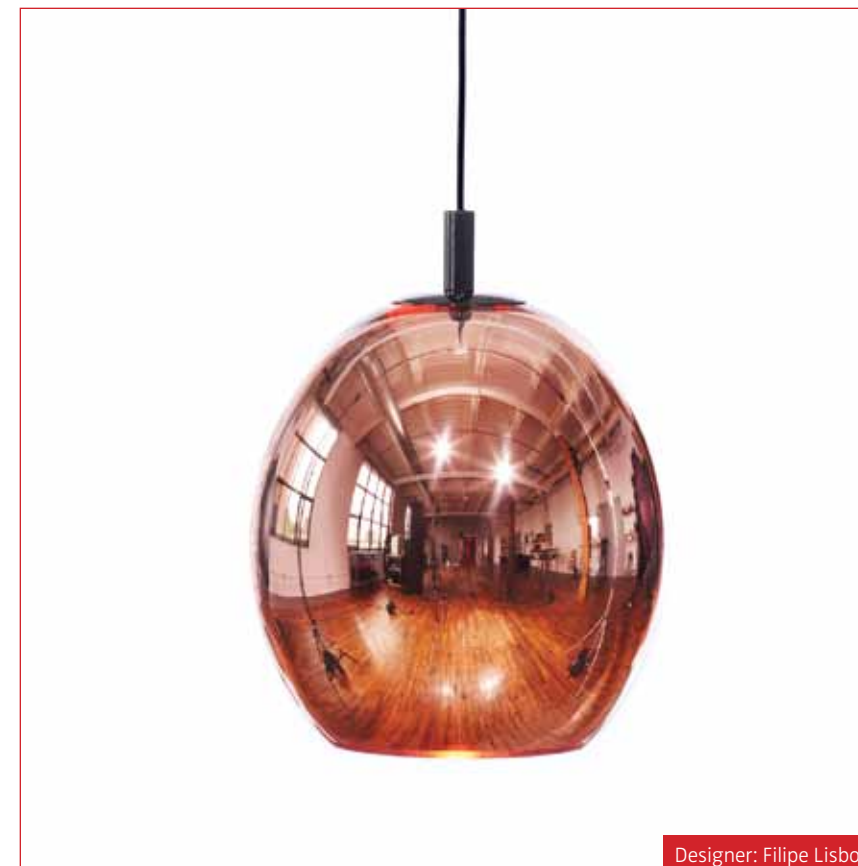

Designer: Filipe Lisboa

OVO

Youth. Innocence. Longevity

- + Top quality metalized polycarbonate
- Interior/Exterior metalization
- Black metal canopy
- Custom colour options available
- Reflective finish
- LED available on request