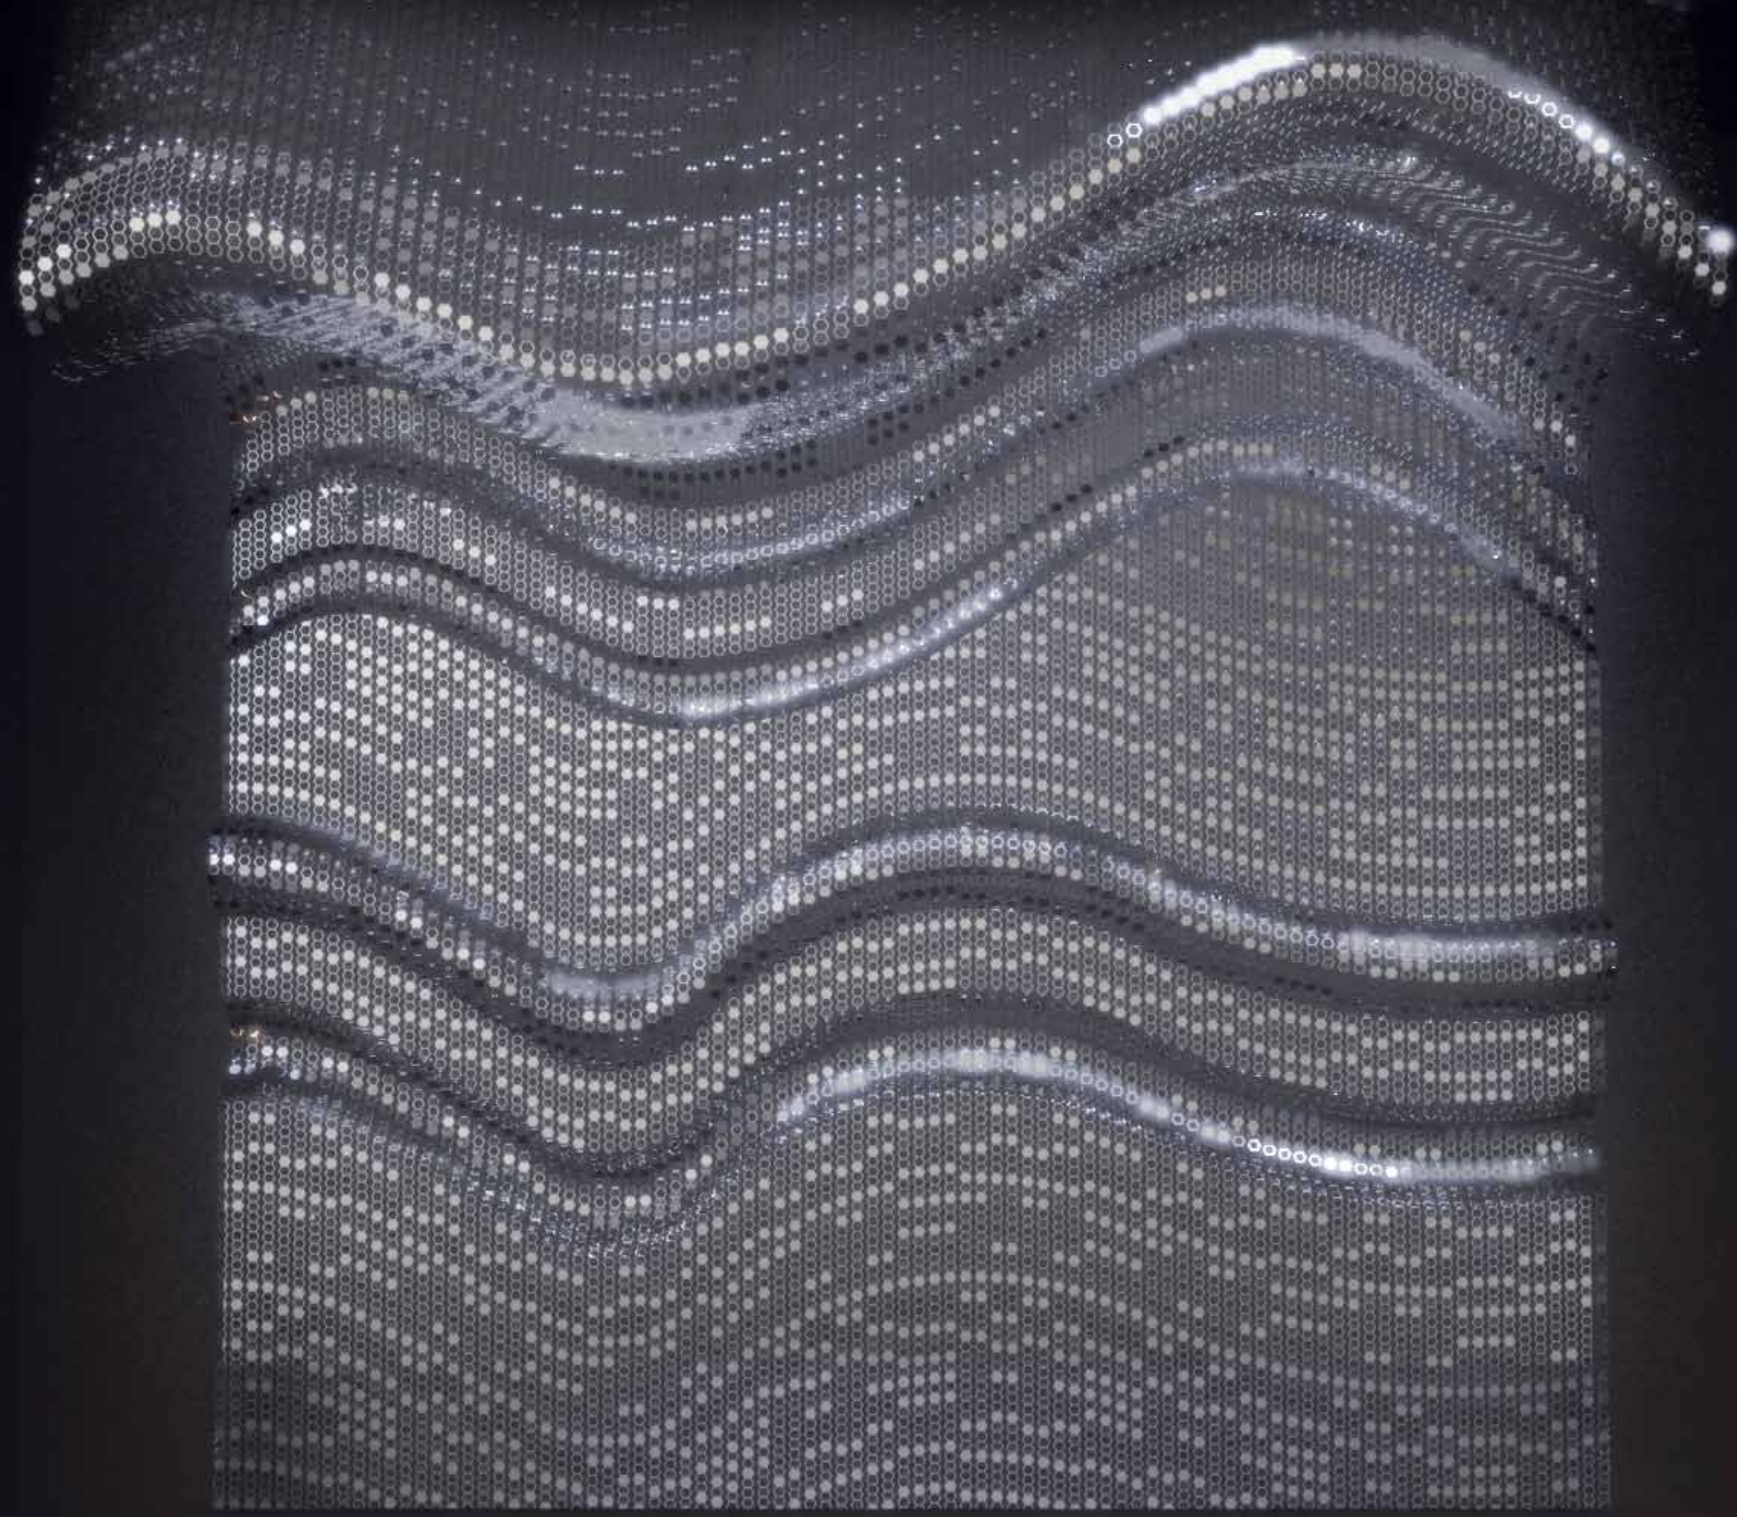

CHIEF ARCHITECT

FORT KNOX CLUSTER IN GOLD & COPPER

LARGE FORT KNOX CLUSTER IN GOLD & COPPER

LARGE SHADE WITH BOTTOM METALIZED BULBS

SOLID STAINLESS STEEL, ASHFOUR CRYSTAL. INSPIRED BY AN OCEAN WAVE

SOLID STAINLESS STEEL, ASHFOUR CRYSTAL. INSPIRED BY AN OCEAN WAVE