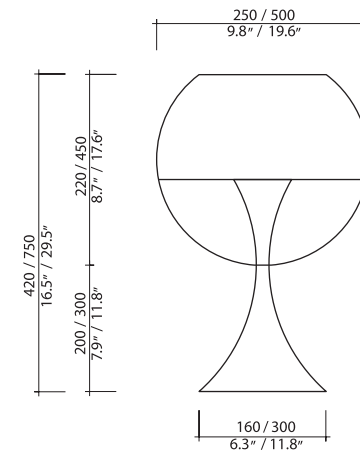

model	Bolio Table
size	250, 500
ref#	GM.02.122, BM.02.142
bulb	E26/E27
	1 x 60w max (250 only) Incandescent
	1 x 100w max Incandescent 1 x 18w max 1 x 42w max PLE (500) PLE-Eco

This Range can also be made in custom color of Gold and copper.