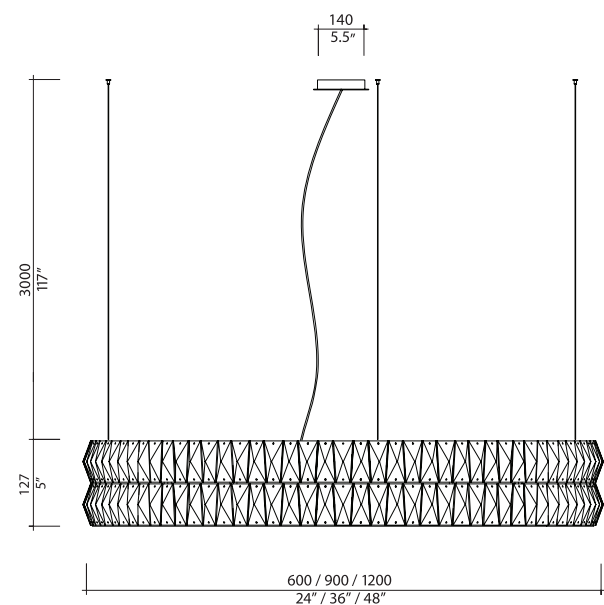

model Gia Round Suspension
sizes 600, 900, 1200
ref# SM.07.281
MM.07.281
GM.07.281
bulb 6 x 25w G9 (600)
10 x 25w G9 (900)
12 x 25w G9 (1200)

model Gia Suspension
size 1200, 1800, 2400
ref# SM.07.271
MM.07.271
GM.07.271
bulb 120V/220V
5 x 25w G9(1200)
7 x 25w G9 (1800)
10 x 25w G9 (2400)