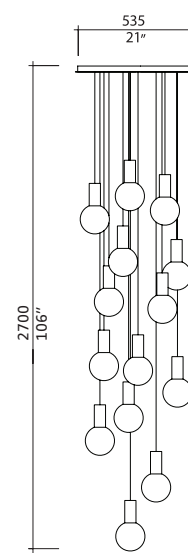

model Rhea Suspension
size 130
ref# 14GM.07.87.130
bulb 14 x 3w LED
Dimming option available