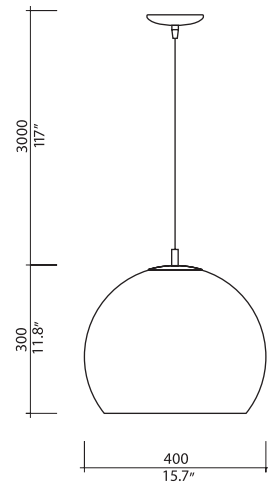

MATCHING INTERIOR FINISHES

model Dome Suspension
 size 500
 ref# GM.07.782.____
 bulb E26/E27
 1 x 100w max Incandescent
 1 x 42w max PLE-Eco

model Dome Suspension
 size 400
 ref# MM.07.781.____
 bulb E26/E27
 1 x 100w max Incandescent
 1 x 26w max PLE-Eco