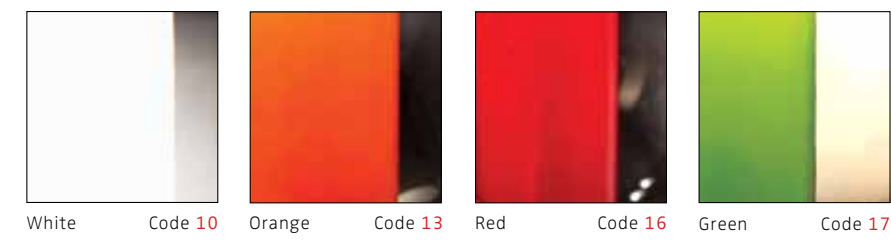

COLOUR OPTIONS