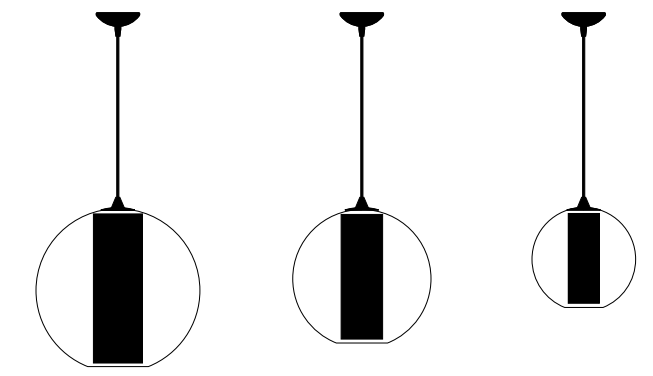

AVAILABLE CONFIGURATIONS