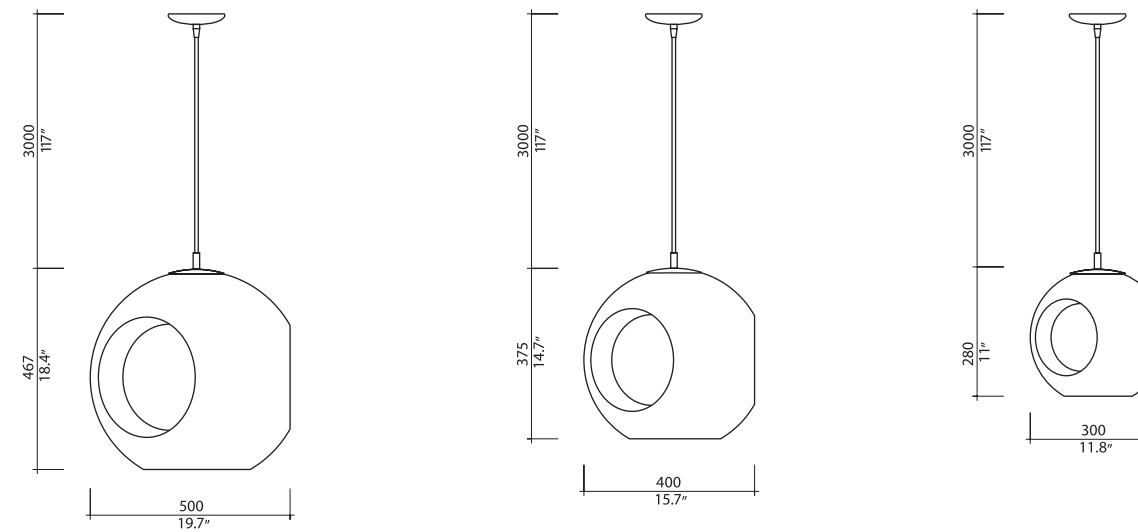

Custom Code 50

model Buba Suspension
size 500
ref# GM.07.132.____
bulb E26/E27
1 x 100w max G120 Incandescent
1 x 42w max PLE-T Eco

model Buba Suspension
size 400
ref# MM.07.131.____
bulb E26/E27
1 x 100w max G120 Incandescent
1 x 42w max PLE-T Eco

model Buba Suspension
size 300
ref# SM.07.130.____
bulb E26/E27
1 x 60w max G120 Incandescent
1 x 26w max PLE-T Eco