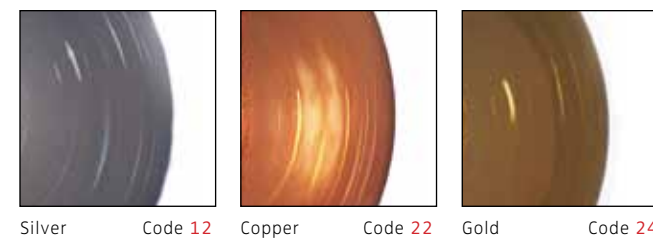

EXTERIOR SHELL TRANSLUCENT COLOUR OPTION