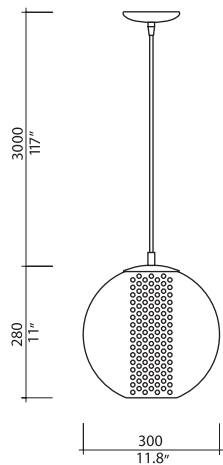

model Ulee Suspension
size 500
ref# GM.07.766.____
bulb E26/E27
1 x 100w max Incandescent
1 x 26w max PLE-Eco

model Ulee Suspension
size 400
ref# MM.07.763.____
bulb E26/E27
1 x 100w max Incandescent
1 x 26w max PLE-Eco

model Ulee Suspension
size 300
ref# SM.07.760.____
bulb E26/E27
1 x 60w max Incandescent
1 x 26w max PLE-Eco

model Fort Knox Suspension
size 500
ref# GM.07.798.____
bulb E26/E27
1 x 75w max Incandescent
1 x 42w max PLE-T Eco

model Fort Knox Suspension
size 400
ref# MM.07.798.____
bulb E26/E27
1 x 75w max Incandescent
1 x 42w max PLE-T Eco

model Fort Knox Suspension
size 300
ref# SM.07.798.____
bulb E26/E27
1 x 60w max Incandescent
1 x 26w max PLE-T Eco

model Fort Knox Suspension
size 125
ref# BM.07.798.____
bulb E26/E27
1 x 20w max G-4 Bi Pin