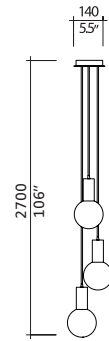

model Rhea Suspension
size 130
ref# 3 GM.07.87.130
bulb LED 90v - 240v
3x3w Integral