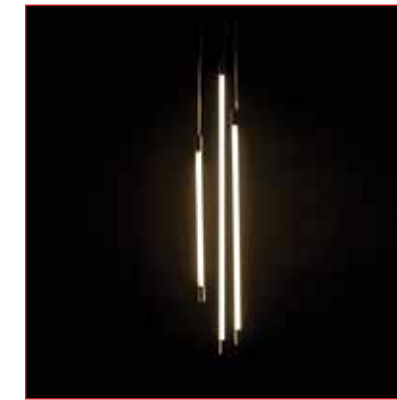

THIN

Sleek. Slender. Functional.

- + T5 Fluorescent lamp
- Chrome metal components
- Custom colour gels available

AVAILABLE CONFIGURATIONS

See page 26 of the specification booklet for full specification details.