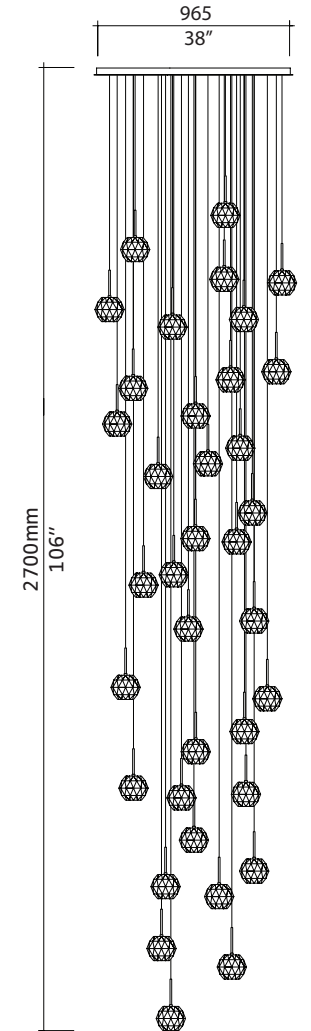

model 100
sizes 36MM
ref# 36MM.07.921.___
bulb G-4 Bi-Pin 12V - 120V/220V
36 x 20W (Standard lamp available)
G-4 Bi-Pin LED 2700K
12V - 120V/220V (optional)

CRYSTAL COLOUR OPTIONS