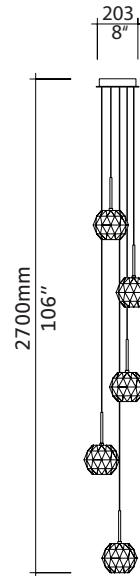

model 100
sizes 5MM
ref# 5MM.07.921.___
bulb G-4 Bi-Pin 12V - 120V/220V
5 x 20W (Standard lamp available)
G-4 Bi-Pin LED 2700K
12V - 120V/220V (optional)