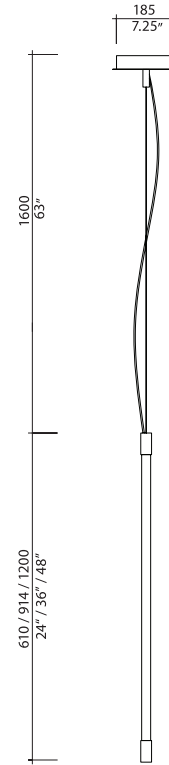

model Diamond Floor
 size 610
 ref# MM.08.730
 bulb E26/27
 1 x 100w Halogen
 1 x 26w max PLE-T Eco

METALIC FINISH OPTIONS

Silver Code 12

Copper Code 22

THIN

model Thin Suspension
 sizes 1200, 1500
 ref# SM.07.951
 MM.07.952
 bulb T5
 1 X 35w max T-5 (1500)
 1 x 28w max T-5 (1200) - Available in 1 x 54w HO T-5
 120v/220v
 Dimmable Ballast available on request