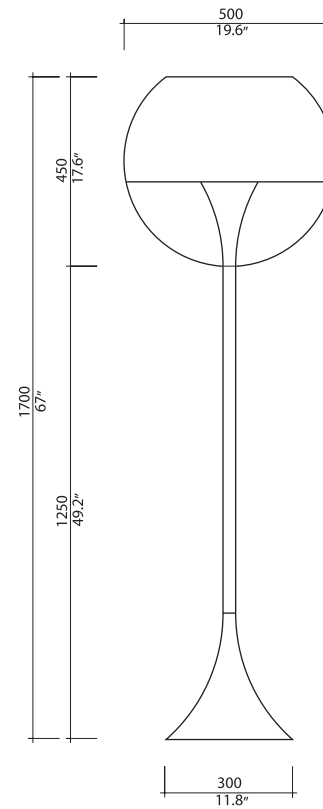

model	Bolio Floor
size	500
ref#	GM.08.122
bulb	E26/E27
	1 x 100w max Incandescent
	1 x 42w max PLE-Eco