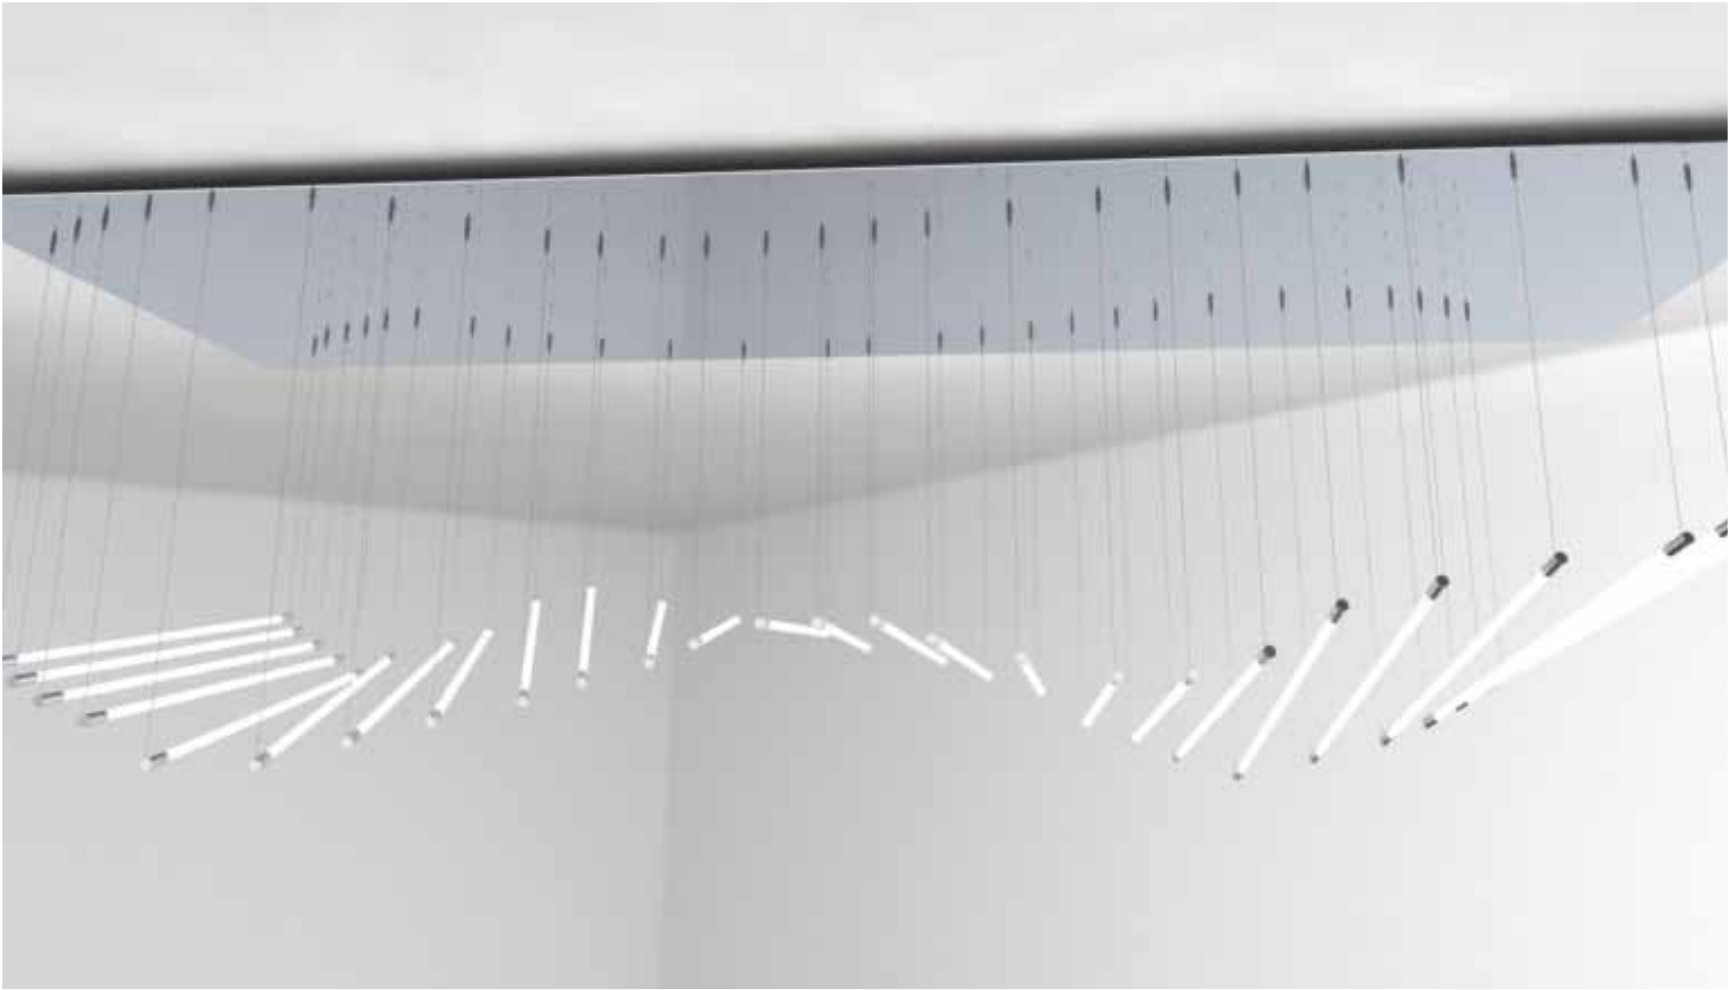

PROJECT
Uthography, Toronto, Canada

PRODUCT
Thins Suspension Cluster