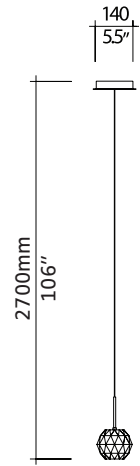

GEMMA

model 100
sizes 100
ref# MM.07.921.___
bulb G-4 Bi-Pin 12V - 120V/220V
1 x 20W (Standard lamp available)
G-4 Bi-Pin LED 2700K
12V - 120V/220V (optional)