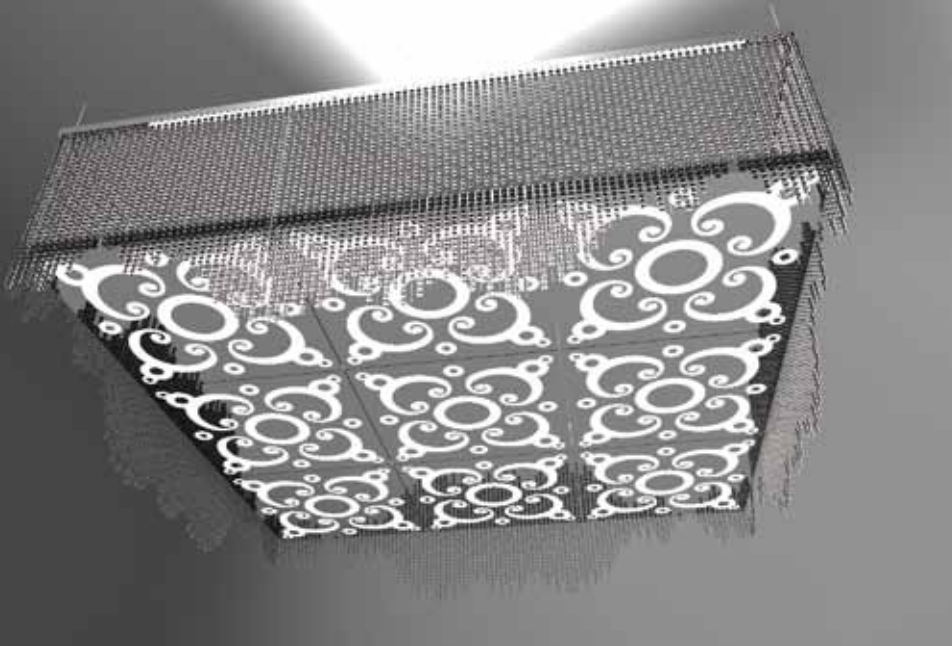

CHIEF ARCHITECT

FORT KNOX CLUSTER IN GOLD & COPPER

LARGE FORT KNOX CLUSTER IN GOLD & COPPER

LARGE SHADE WITH BOTTOM METALIZED BULBS

SOLID STAINLESS STEEL, ASHFOUR CRYSTAL. INSPIRED BY AN OCEAN WAVE

SOLID STAINLESS STEEL, ASHFOUR CRYSTAL. INSPIRED BY AN OCEAN WAVE