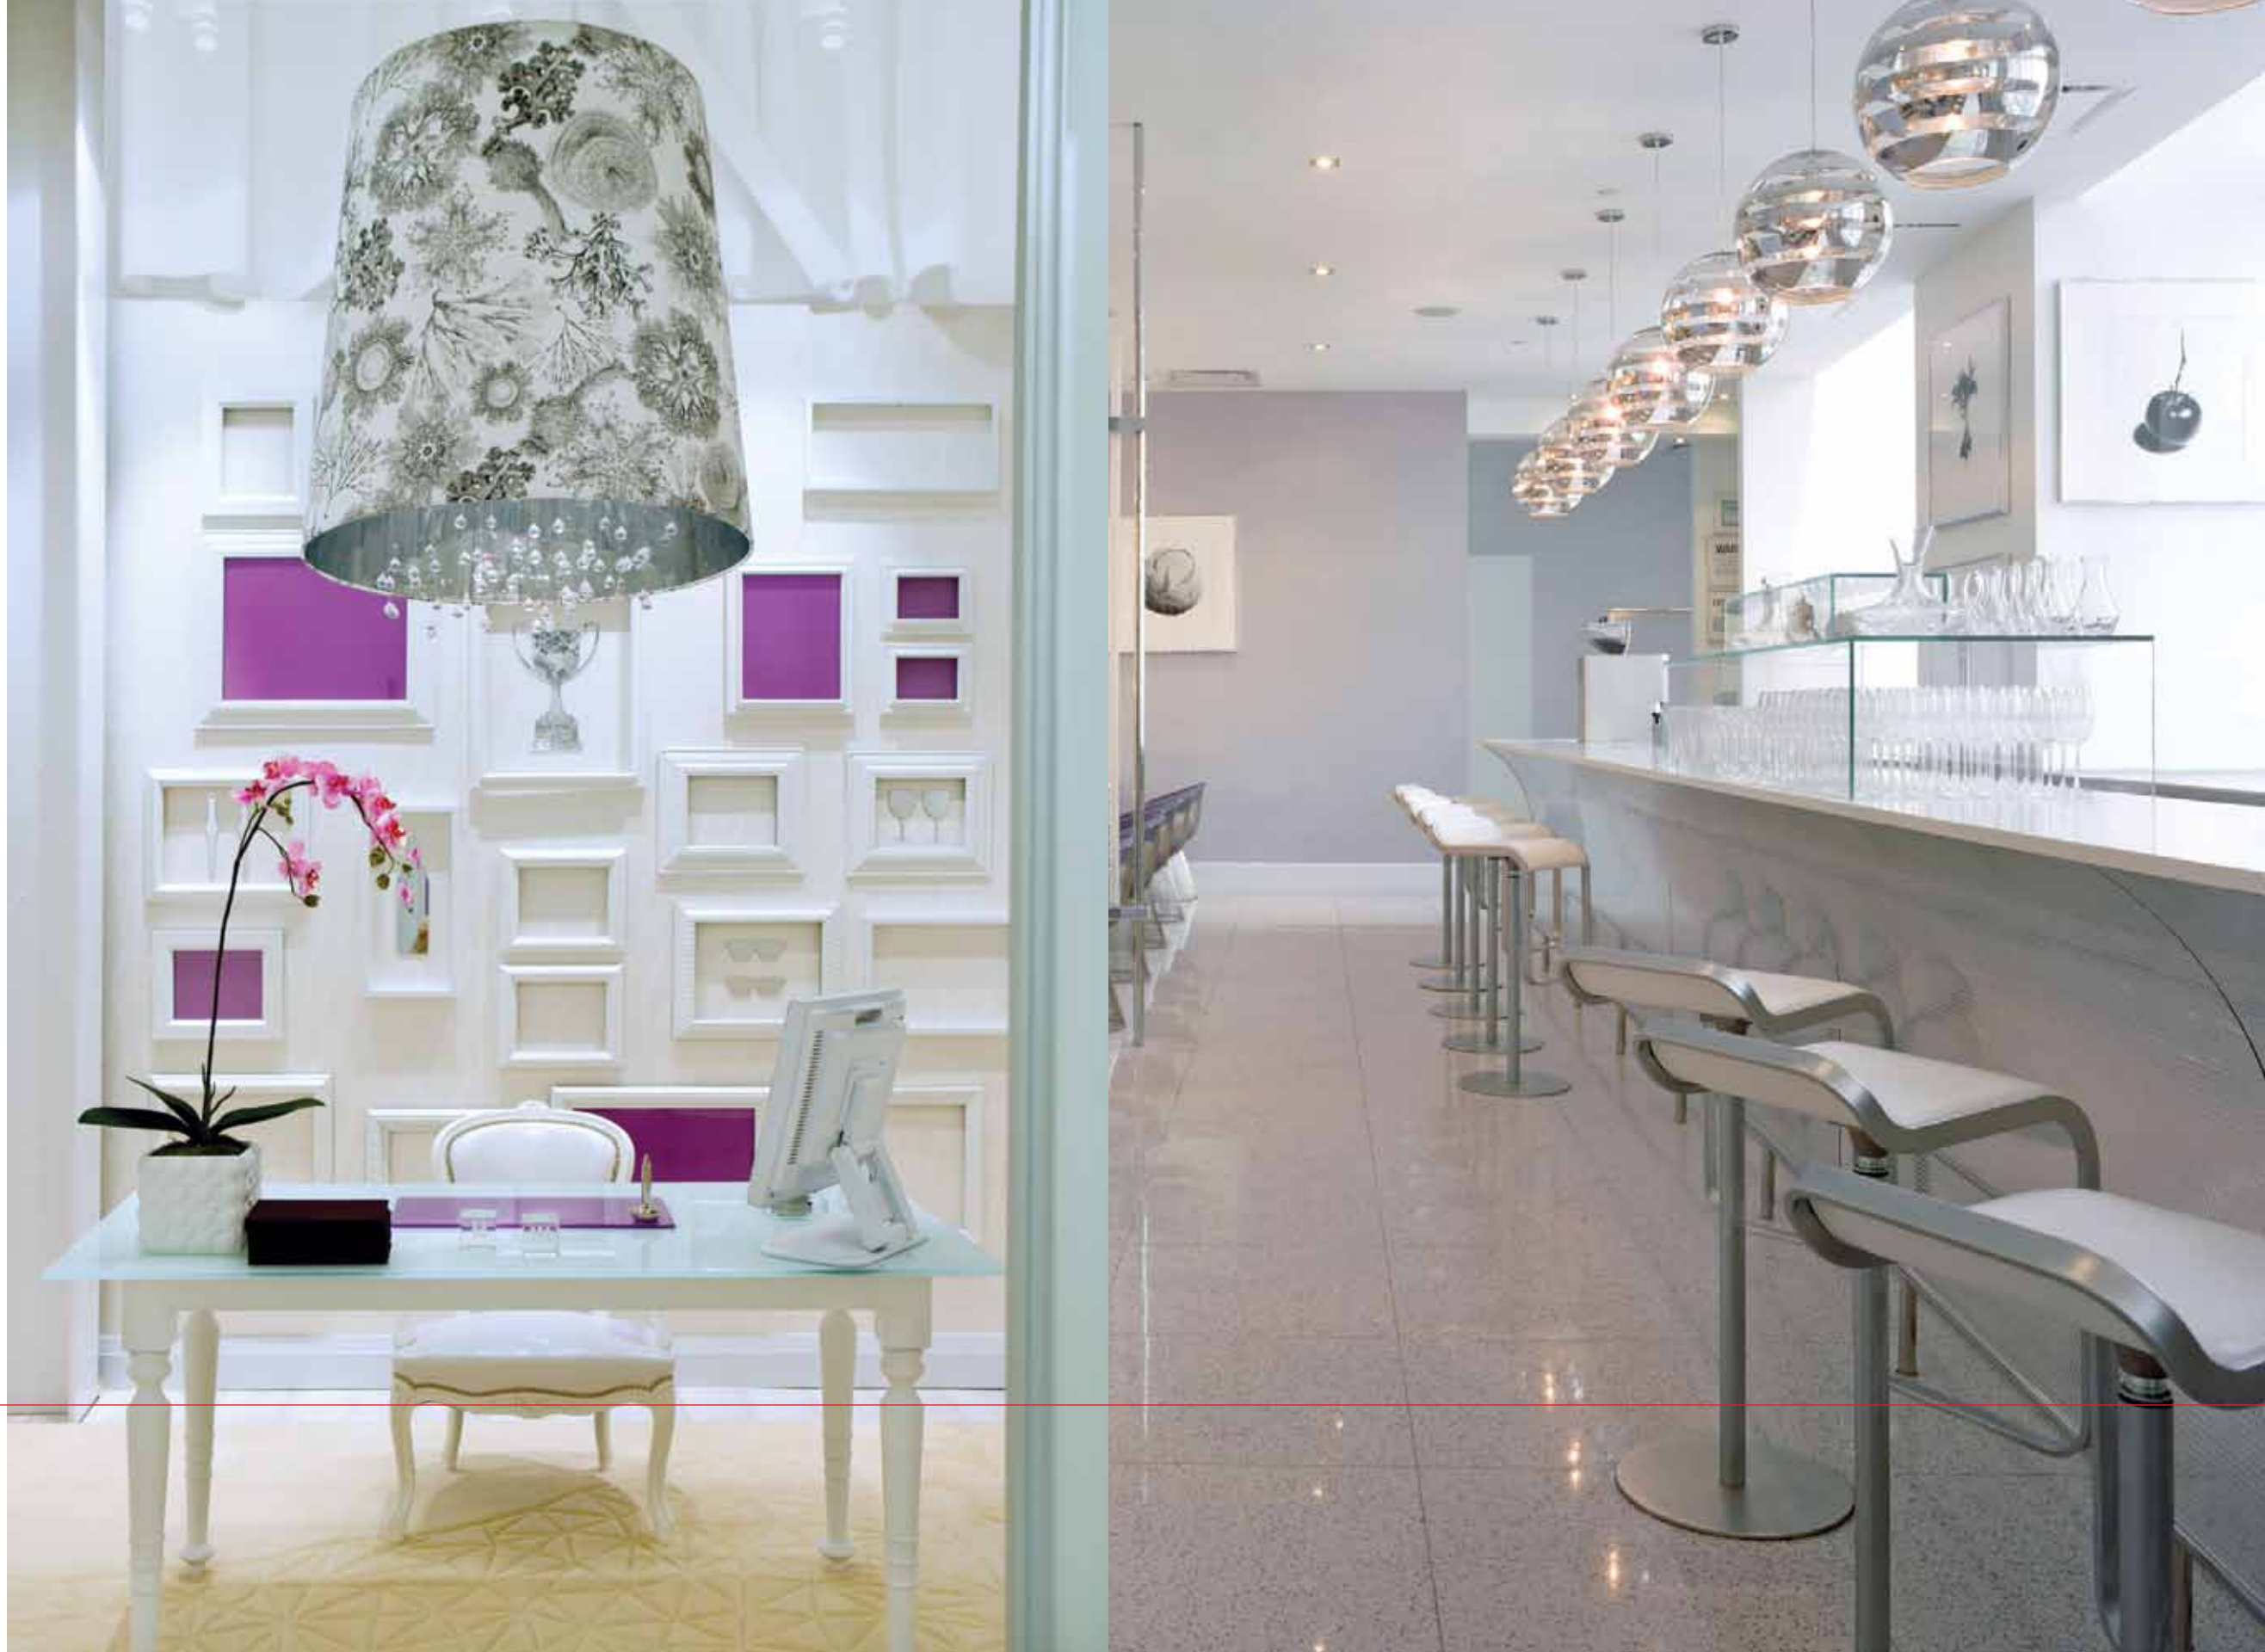

PROJECT
South Beach Condominium Sales
Center, Toronto, Canada

PRODUCT
Marini Large Suspended

DESIGNER
II BY IV Design

PHOTOGRAPHER
David Whittaker

PROJECT
SnAKS: Saks Fifth Avenue
New York City, USA

PRODUCT
Zebra Suspensions

INTERIOR DESIGN
II BY IV Design