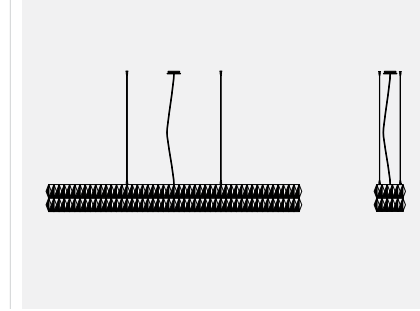

GIA 15

SPECS BOOKLET 9