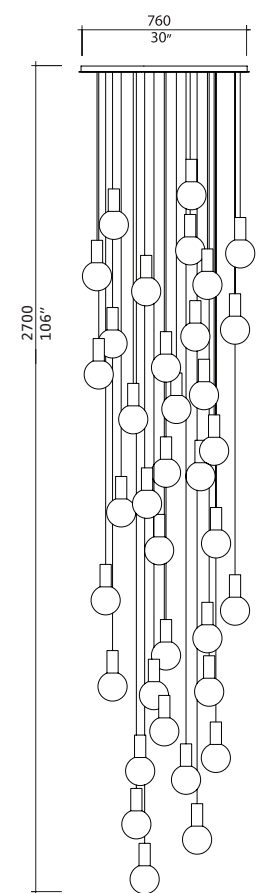

model Rhea Suspension
size 130
ref# 36GM.07.87.130
bulb 36 x 3w LED
Dimming option available

CORD COLOUR OPTIONS

GLOBE OPTIONS