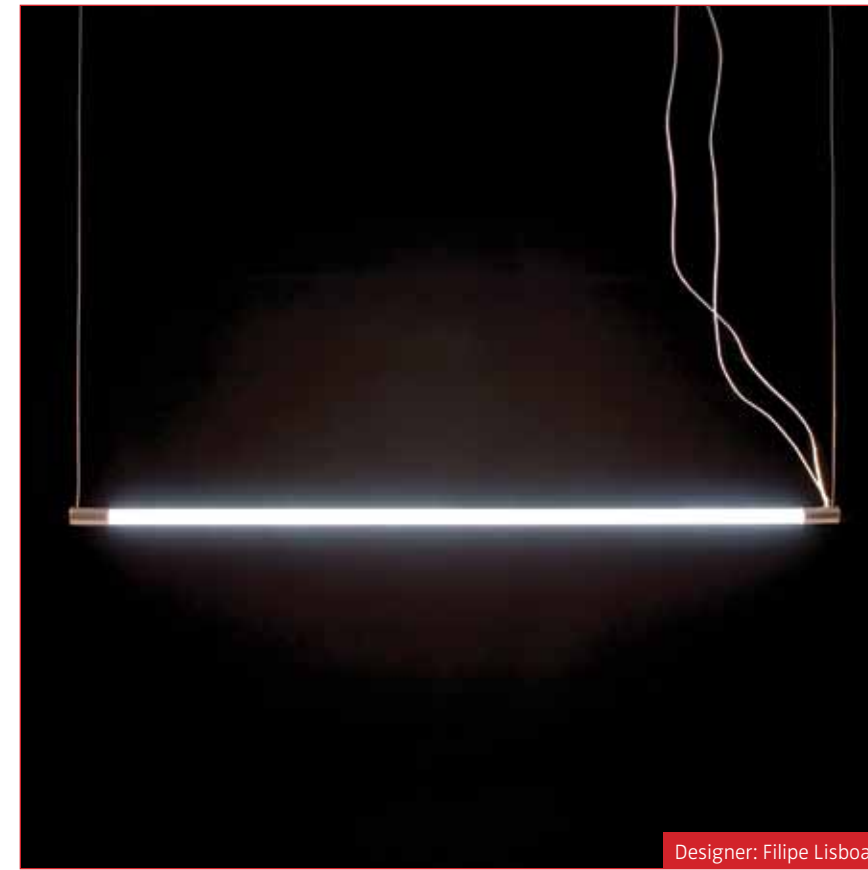

THIN

Sleek. Slender. Functional.

- + T5 Fluorescent lamp
- Chrome metal components
- Custom colour gels available