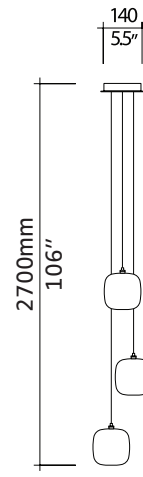

model Cubie Suspension
sizes 115
ref# 3MM.07.931.___
bulb G-4 Bi-Pin 12V - 120V/220V
3 x 20W (Standard lamp available)
G-4 Bi-Pin LED 2700K
12V - 120V/220V (optional)