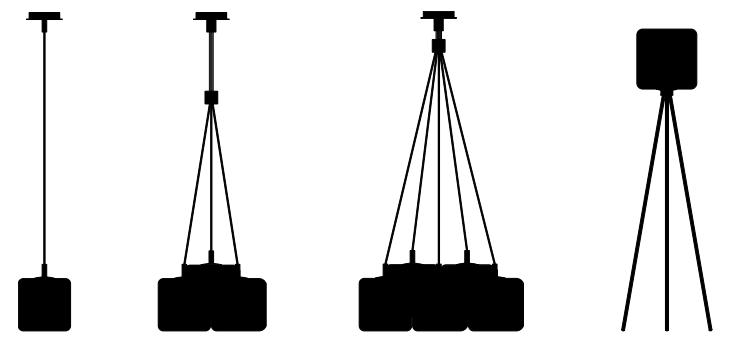

AVAILABLE CONFIGURATIONS

See page 6 of the specification booklet for full specification details.