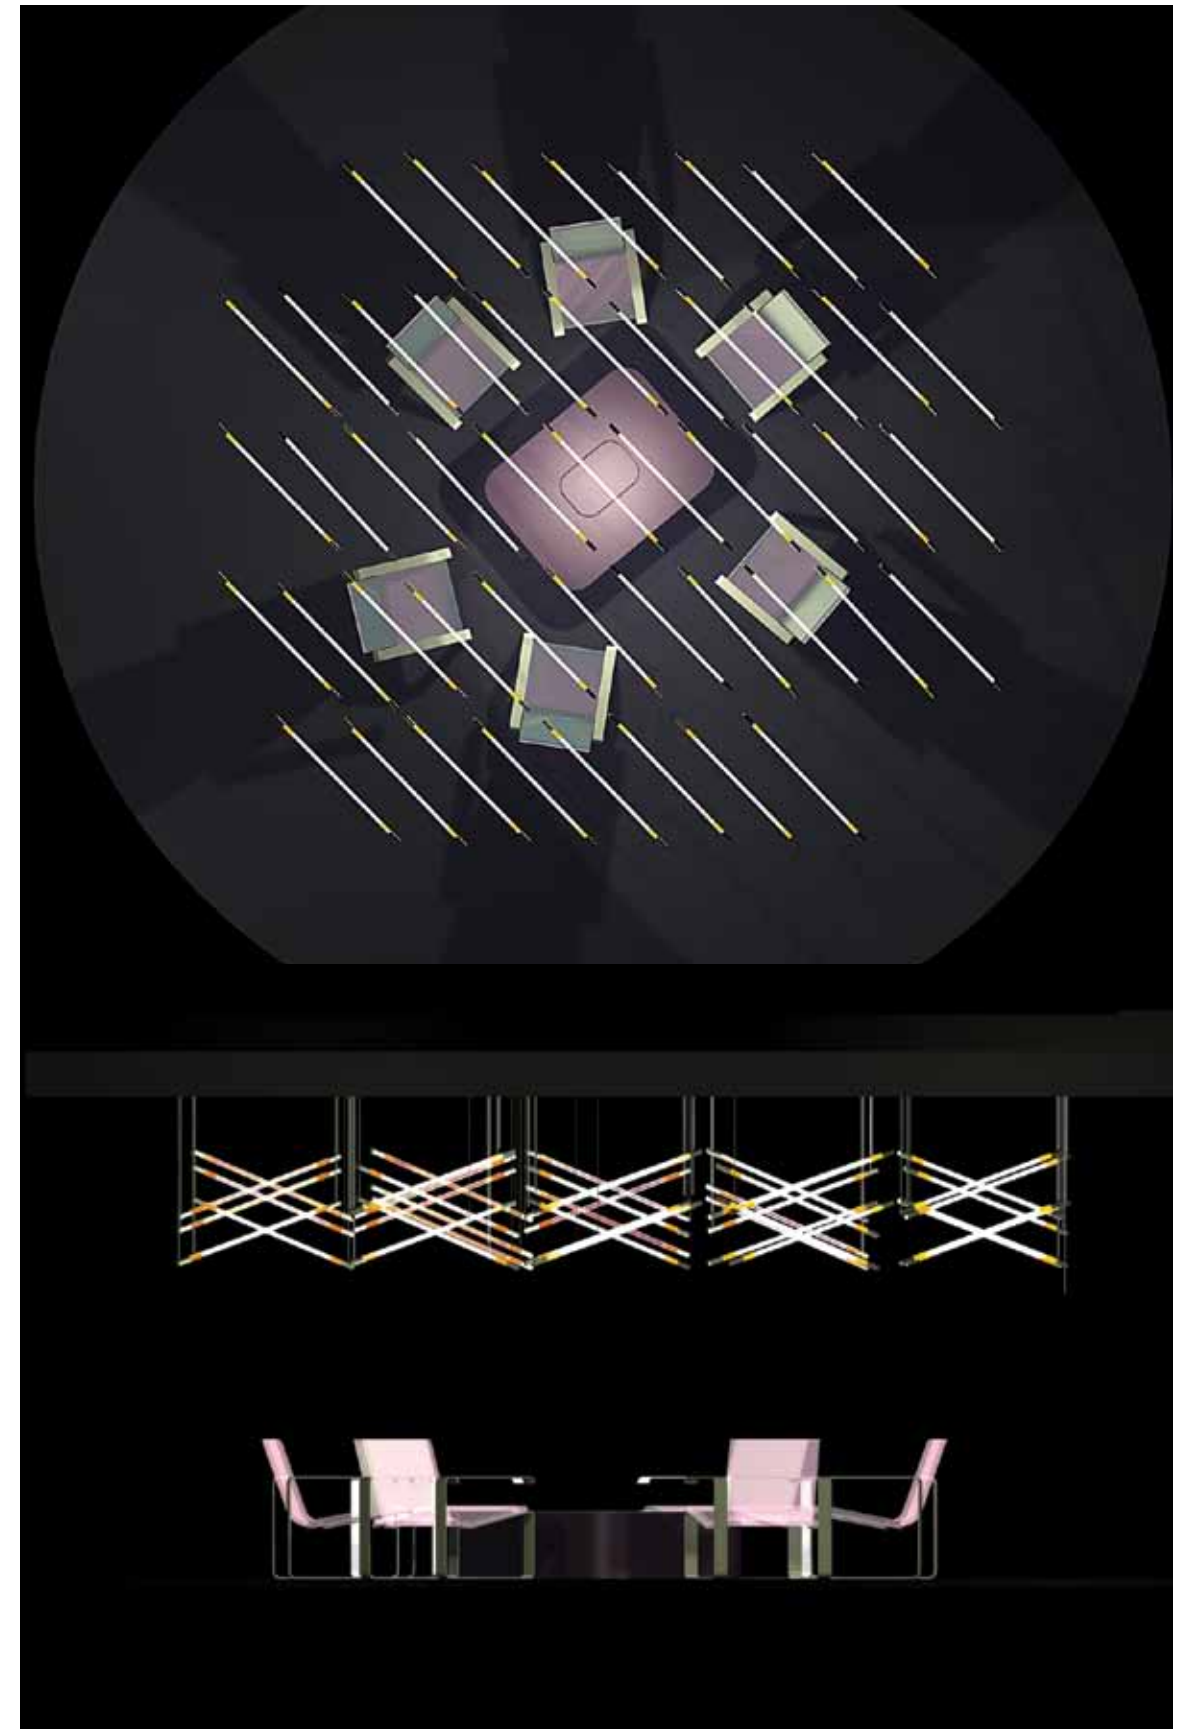

"To support our growth we need to move quickly and take advantage of the services VISO offers.

We have worked closely with VISO on projects so the decision to move forward with a proven process and track record is an easy choice."

CHIEF ARCHITECT