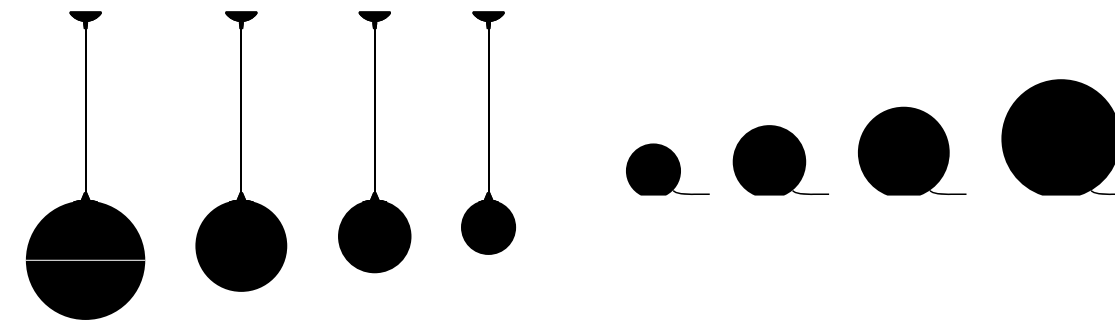

AVAILABLE CONFIGURATIONS

* 24" size has a center seam. The fixture is made in two parts.

See page 20 of the specification booklet for full specification details.

Designer: Filipe Lisboa

BUBA

Inviting. Witty. Happy.