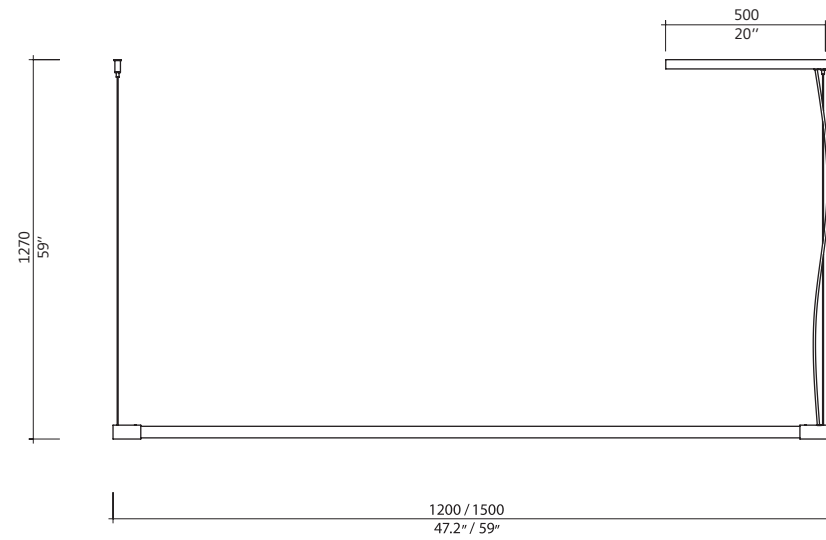

THIN

model Thin Suspension
sizes 1200, 1500
ref# SM.07.951
MM.07.952
bulb T5
1 X 35w max T-5 (1500)
1 x 28w max T-5 (1200) - Available in 1 x 54w HO T-5
120v/220v
Dimmable Ballast available on request