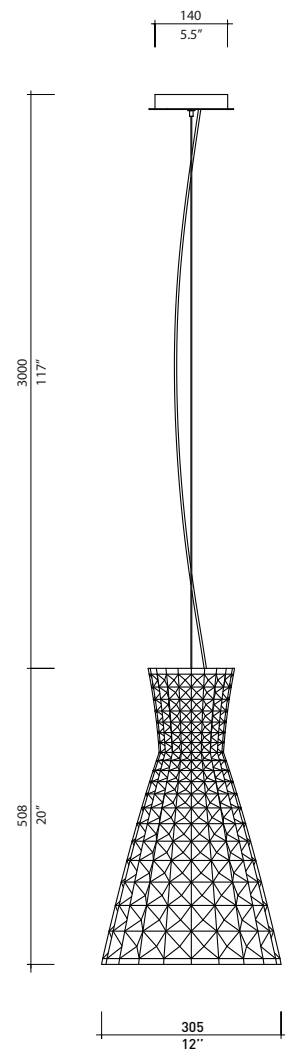

model **Funkii Suspension**
sizes 500
ref# GM.07.951__
bulb E26 / E27
1 x 100w max Incandescent
1 x 42w max PLE-T Eco

INTERIOR COLOUR OPTIONS