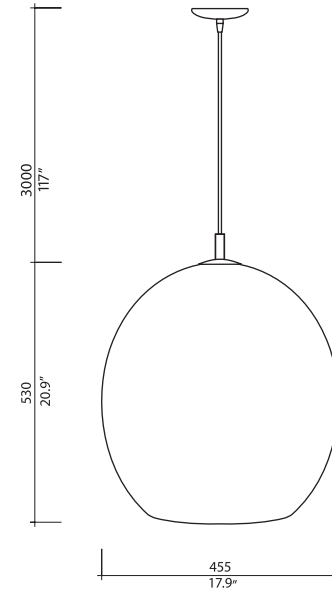

MATCHING INTERIOR FINISHES

model Dome Suspension
 size 500
 ref# GM.07.782.____
 bulb E26/E27
 1 x 100w max Incandescent
 1 x 42w max PLE-Eco

model Dome Suspension
 size 400
 ref# MM.07.781.____
 bulb E26/E27
 1 x 100w max Incandescent
 1 x 26w max PLE-Eco