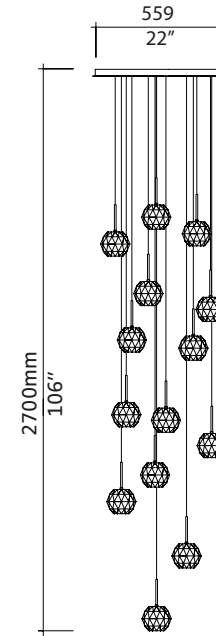

model 100
sizes 14MM
ref# 14MM.07.921.___
bulb G-4 Bi-Pin 12V - 120V/220V
14 x 20W (Standard lamp available)
G-4 Bi-Pin LED 2700K
12V - 120V/220V (optional)