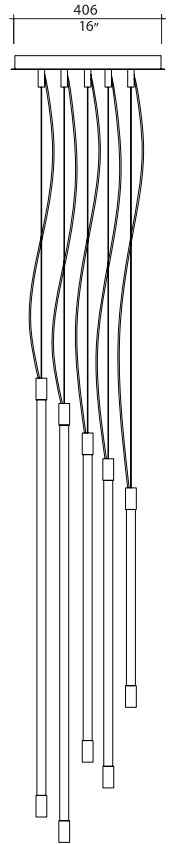

model Thin Suspension
size 610, 2x914, 2x1200
ref# GM.07.955__
bulb T-5
1 x 14w (XBM)
2 x 21w (BM)
2 x 28w (SM)
120v/220v
Dimmable Ballast available on request
Custom ballast box required