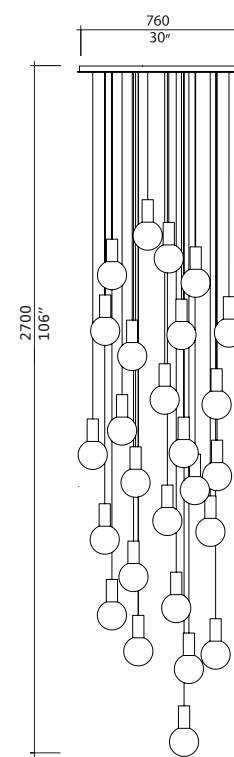

model Rhea Suspension
size 130
ref# 26GM.07.87.130
bulb 26 x 3w LED
Dimming option available