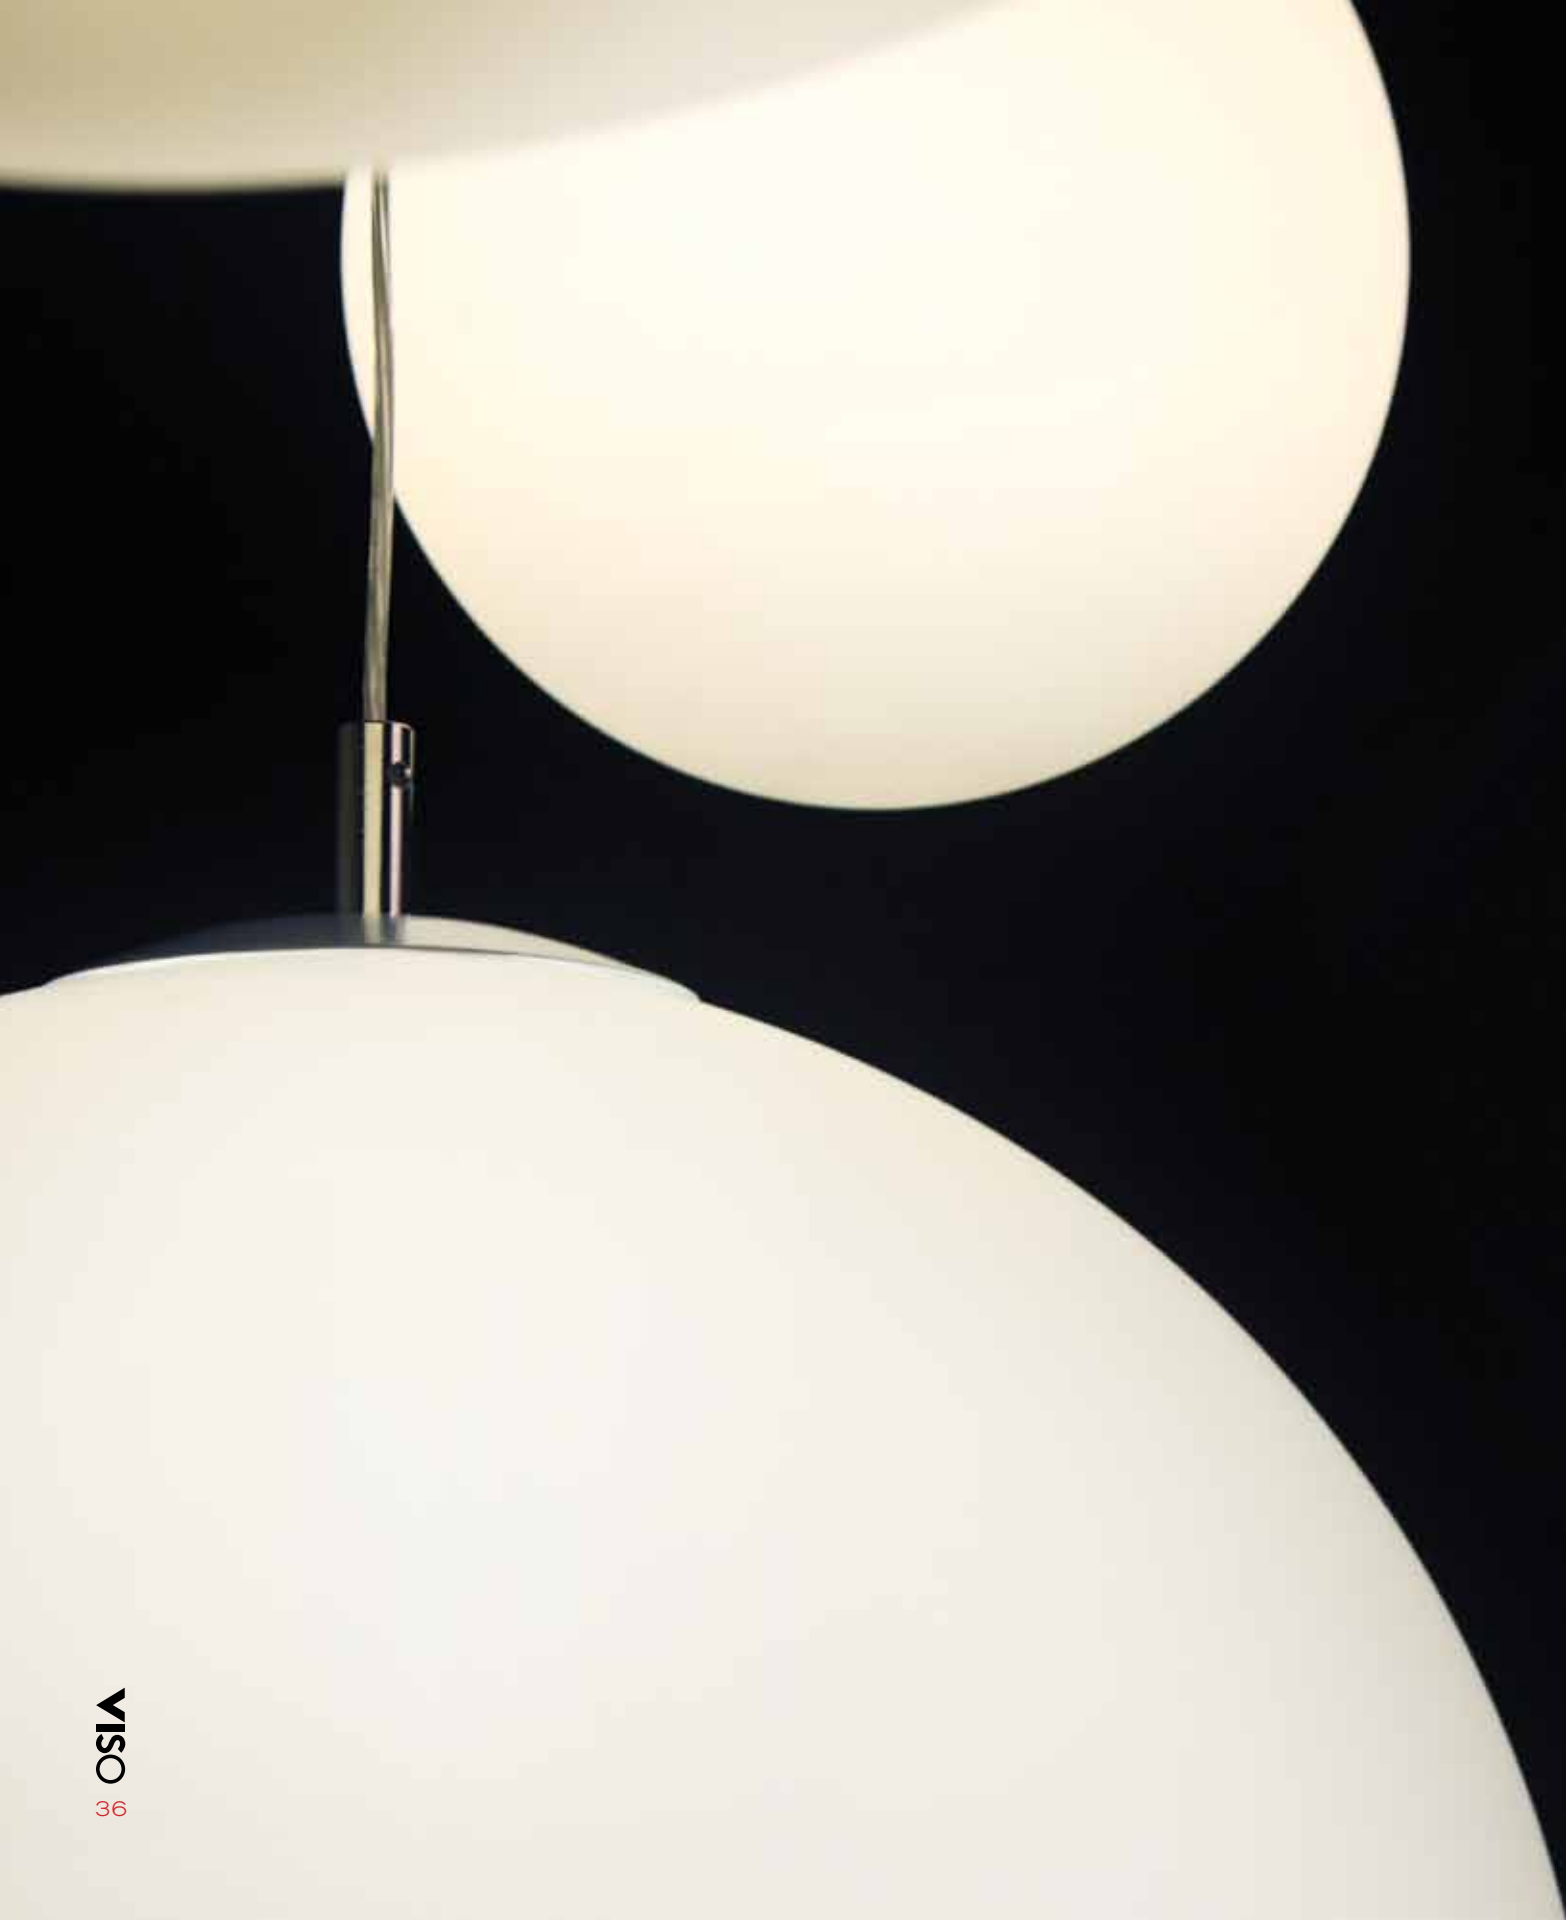

Designer: Filipe Lisboa

GLOBO

Quiet. Posh. Magnetic.

- + Delicately sanded matte finish
- Top quality polycarbonate globe
- Interior seal ensures durability and evenly dispersed light
- Chrome metal components
- Custom canopies available on request
- Fluorescent lamps available on request
- LED available on request