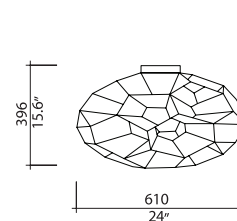

model Juicy Suspension
 size 455
 ref# MM.07.750.____
 bulb E26/E27
 120V
 1 x 100w max Incandescent
 1 x 42w max PLE-T Eco

model Juicy Suspension
 size 250
 ref# SM.07.750.____
 bulb E26/E27
 120V
 1 x 60w max Incandescent
 1 x 26w max PLE-T Eco