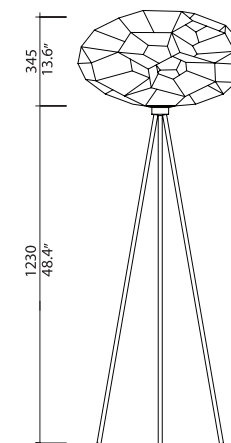

model Juicy Suspension
 size 455
 ref# MM.07.750.____
 bulb E26/E27
 120V
 1 x 100w max Incandescent
 1 x 42w max PLE-T Eco

model Juicy Suspension
 size 250
 ref# SM.07.750.____
 bulb E26/E27
 120V
 1 x 60w max Incandescent
 1 x 26w max PLE-T Eco