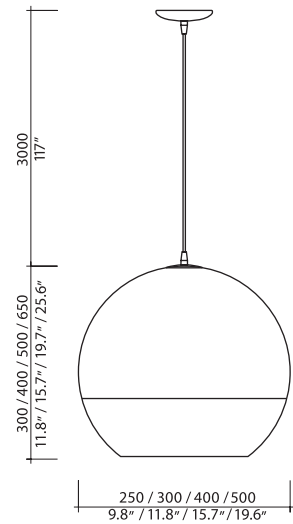

BOLIO

This Range can also be made in custom color of Gold and copper.

model	Bolio Suspension
sizes	250, 300, 400, 500
ref#	SM.07.120, BM.07.120 GM.07.122, MM.07.121
bulb	E26/E27
	1 x 40w max (250 only) 1 x 60w max (300 only) Incandescent
	1 x 100w Incandescent 1 x 26w PLE (250) 1 x 32w PLE (300) 1 x 42w max PLE (400, 500)

model	Bolio Suspension
size	250, 500
ref#	GM.07.142, BM.07.142
bulb	E26/E27
	1 x 40w max (250 only) Incandescent
	1 x 100w Incandescent 1 x 18w max (250 only) 1 x 42w max PLE (500) PLE-Eco