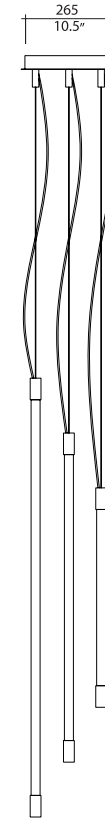

model Thin Suspension
size 610, 914, 1200
ref# MM.07.953
bulb T-5
1 x 14w (XBM)
1 x 21w (BM)
1 x 28w (SM)
120v/220v
Dimmable Ballast available on request
Custom ballast box required