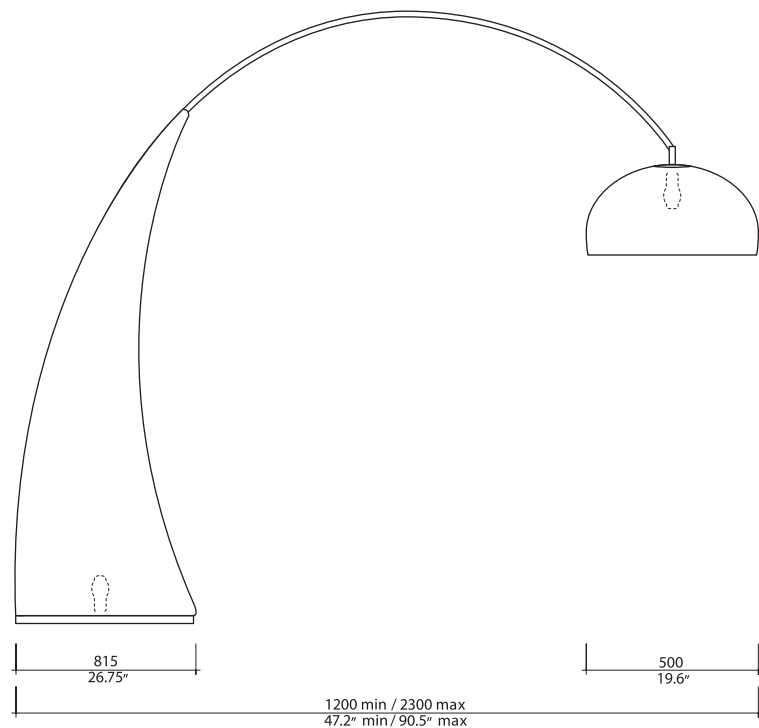

model Archie
Interior Floor
size 2500
ref# GM.08.157
bulb E26/E27
120V/220V
2 x 100w max Incandescent
2 x 42w max PLE-T Eco
⏚