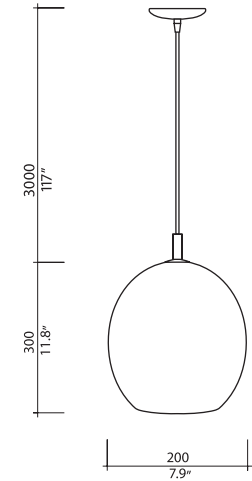

MATCHING INTERIOR FINISHES

model Dome Suspension
 size 500
 ref# GM.07.782.____
 bulb E26/E27
 1 x 100w max Incandescent
 1 x 42w max PLE-Eco

model Dome Suspension
 size 400
 ref# MM.07.781.____
 bulb E26/E27
 1 x 100w max Incandescent
 1 x 26w max PLE-Eco