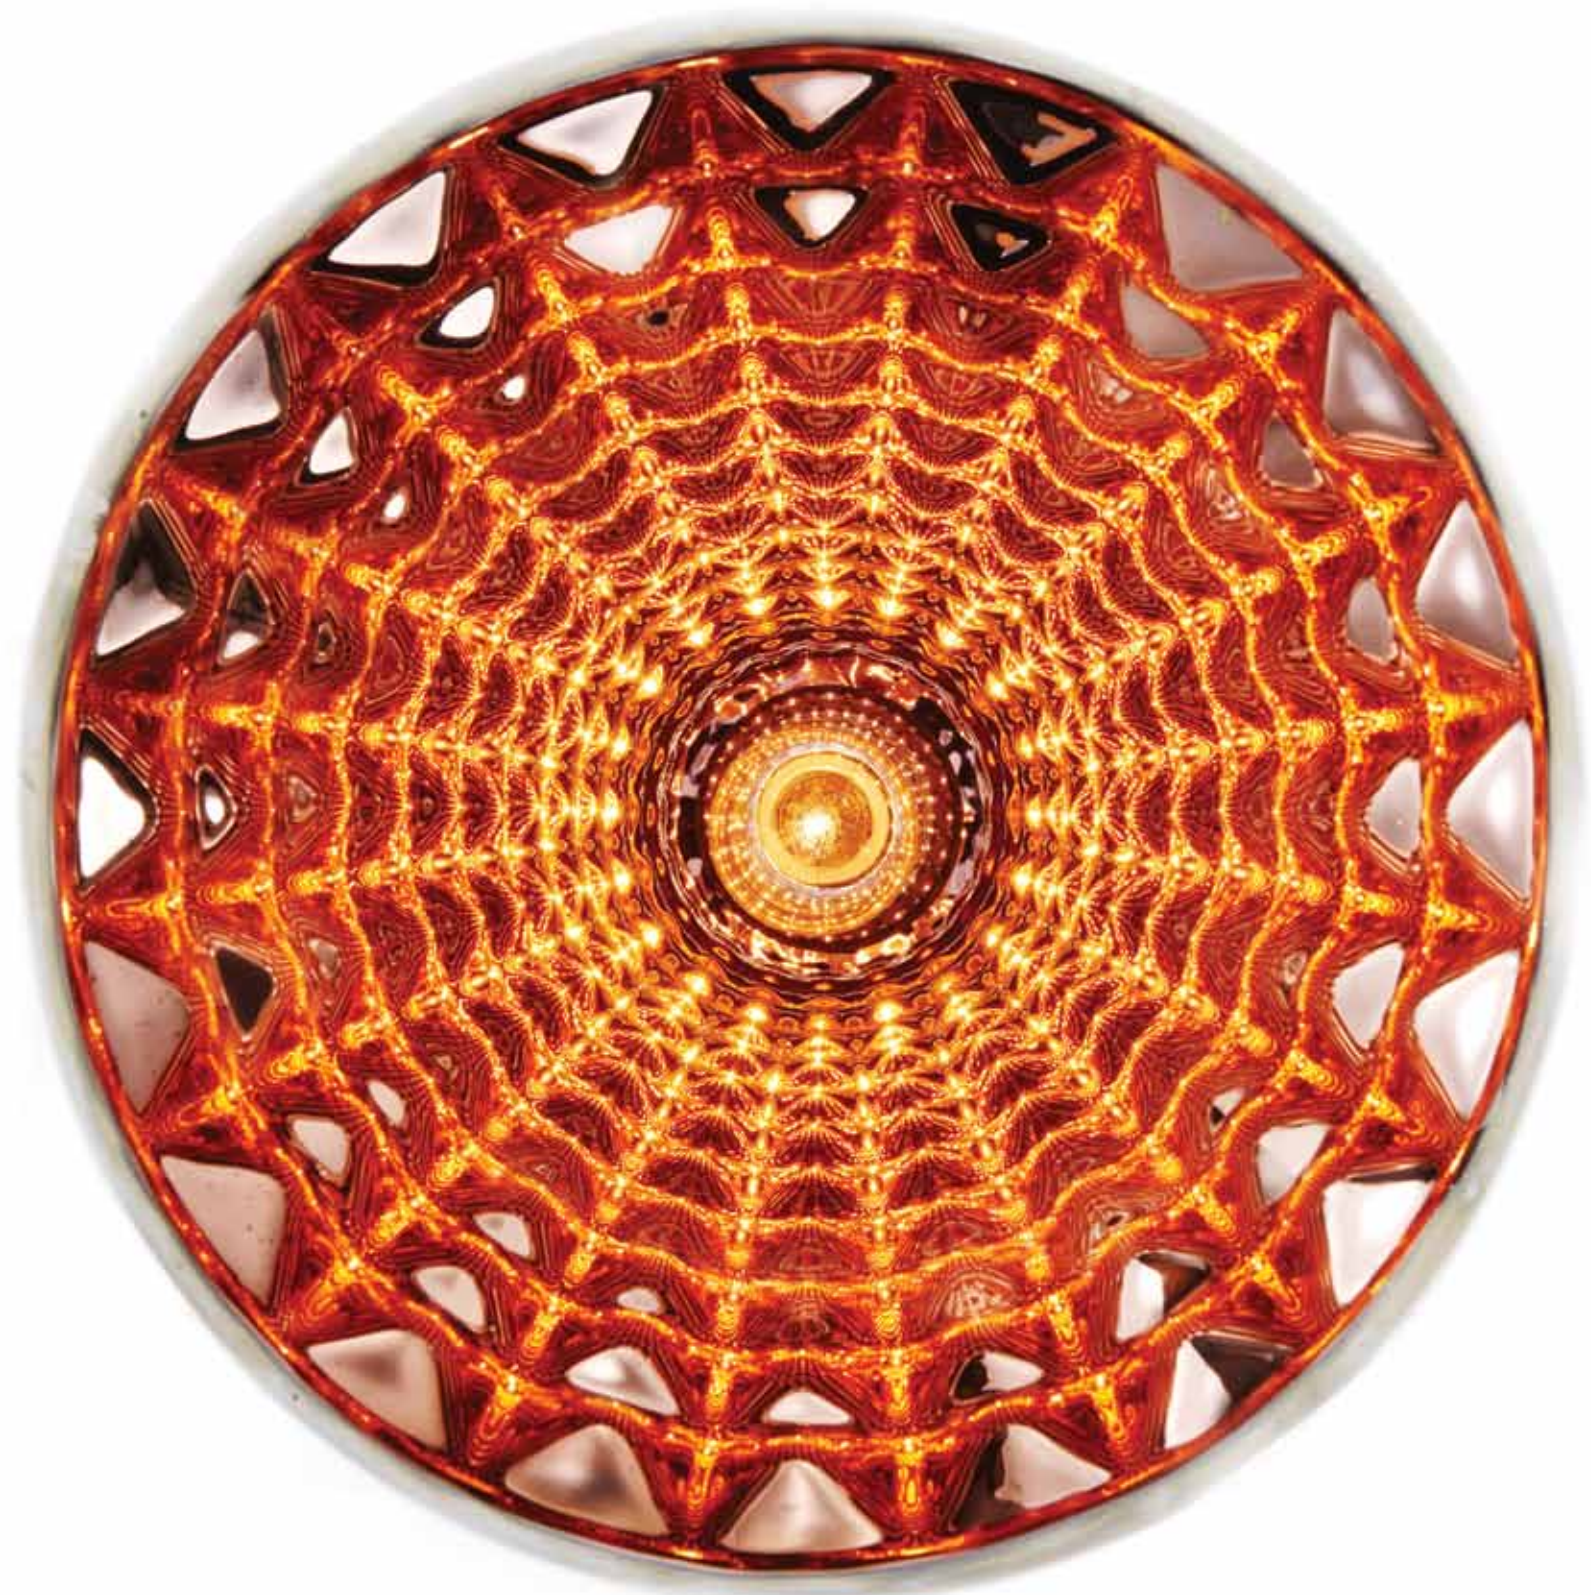

Designer: Filipe Lisboa

FUNKII

Unpredictable Fortune Play.

- + Top quality ceramic
- Internal metalization creates a world of infinity
- Custom drops available on request