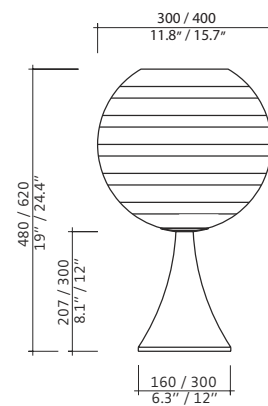

model **Zebra Suspension**
size 300, 400, 500
ref# SM.07.170.____
MM.07.171.____
GM.07.172.____
bulb E26/E27
300 x 60w
400 x 75w
500 x 100w
Incandescent

model **Zebra Floor**
size 400, 500
ref# MM.08.171.____
GM.08.172.____
bulb E26/E27
1 x 100w max
Incandescent

model **Zebra Table**
size 300, 400
ref# SM.02.170.____
MM.02.171.____
bulb E26/E27
1 x 60w max
Incandescent

AVAILABLE FINISHES

model **Caprice Suspension**
size 500
ref# GM.07.112.____
bulb E26/E27
1 x 100w max
Incandescent
1 x 42w max
PLE-T Eco

model **Caprice Suspension**
size 400
ref# MM.07.111.____
bulb E26/E27
1 x 100w max
Incandescent
1 x 42w max
PLE-T Eco

model **Caprice Suspension**
size 300
ref# SM.07.110.____
bulb E26/E27
1 x 60w max
Incandescent
1 x 26w max
PLE-T Eco

TRANSLUCENT METALIC FINISH OPTIONS

GRAPHIC INSERT OPTIONS