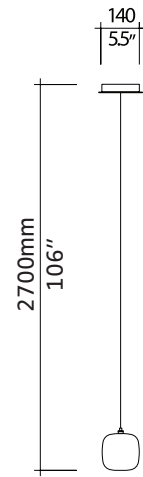

CUBIE

model Cubie Suspension
sizes 115
ref# MM.07.931.___
bulb G-4 Bi-Pin 12V - 120V/220V
1 x 20W (Standard lamp available)
G-4 Bi-Pin LED 2700K
12V - 120V/220V (optional)