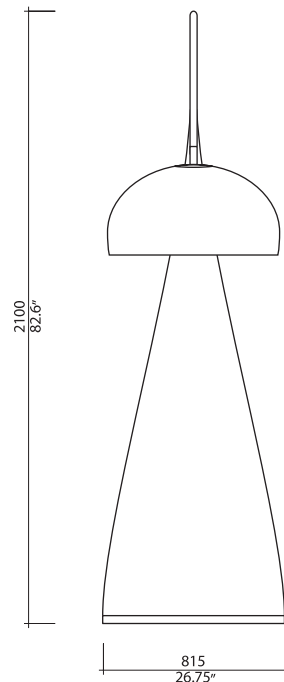

model Archie
Interior Floor
size 2500
ref# GM.08.157
bulb E26/E27
120V/220V
2 x 100w max Incandescent
2 x 42w max PLE-T Eco
⏚