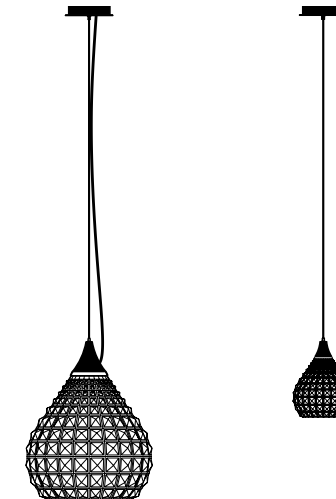

AVAILABLE CONFIGURATIONS

See page 34 of the specification booklet for full specification details.