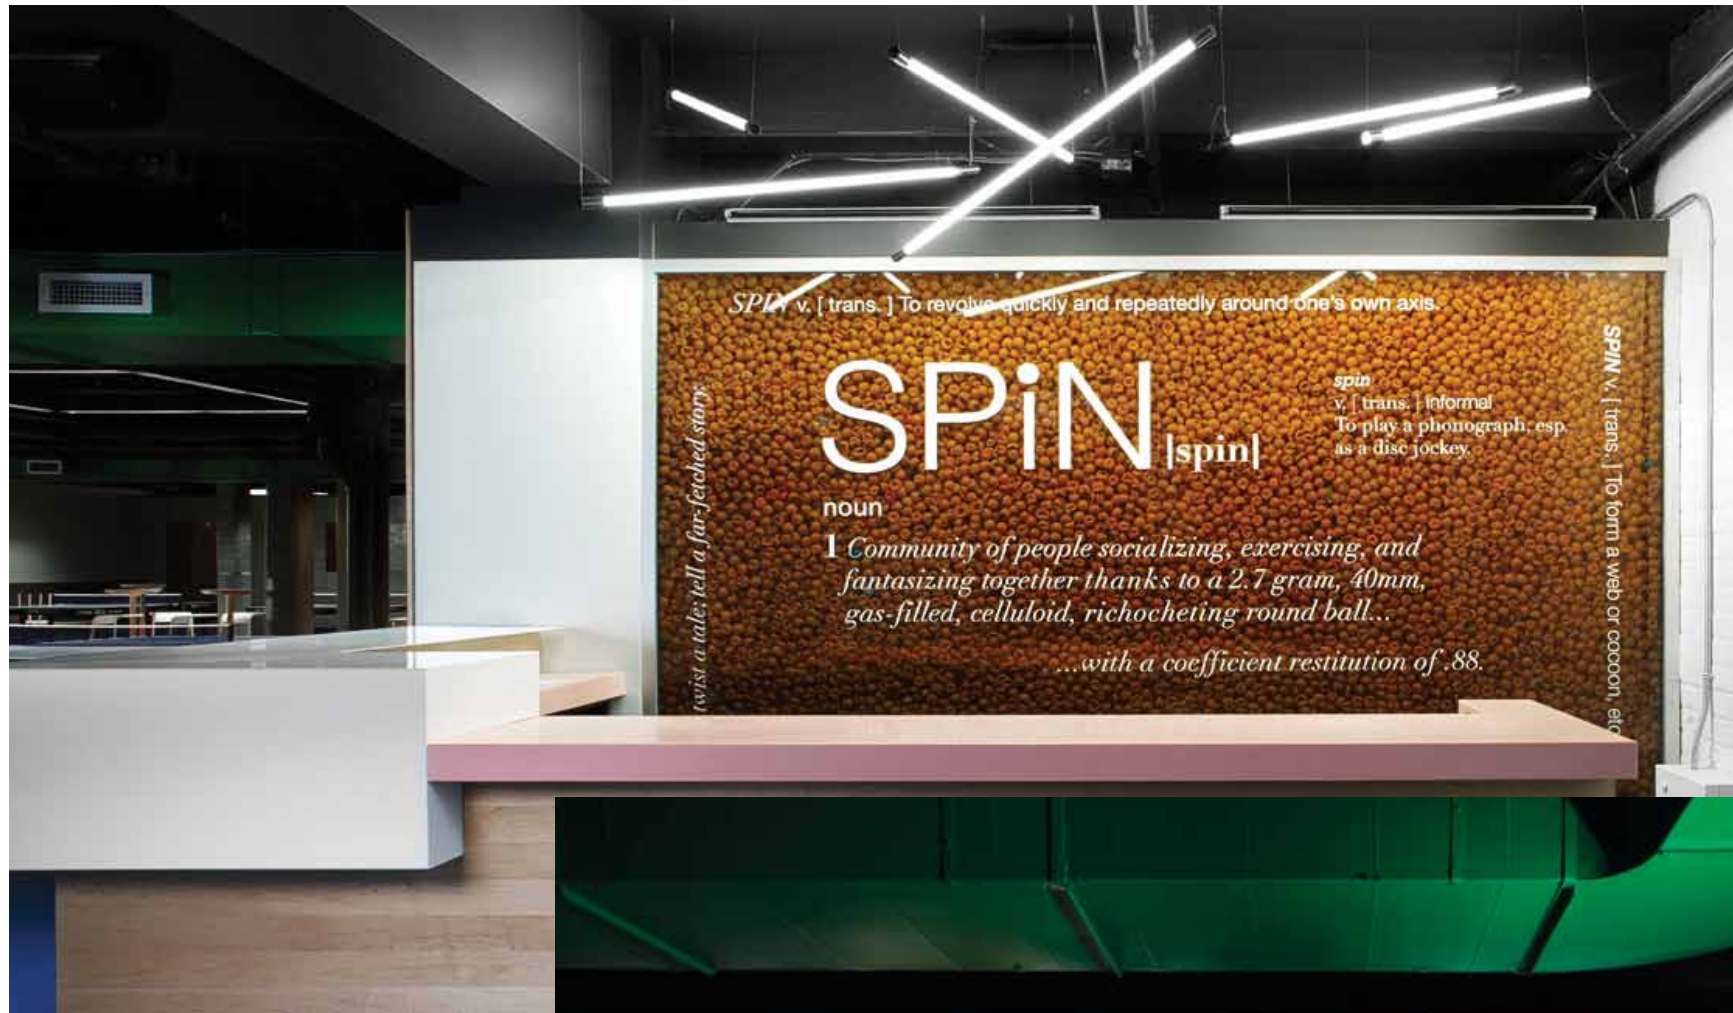

PROJECT
SPiN Toronto

PRODUCT
Thins