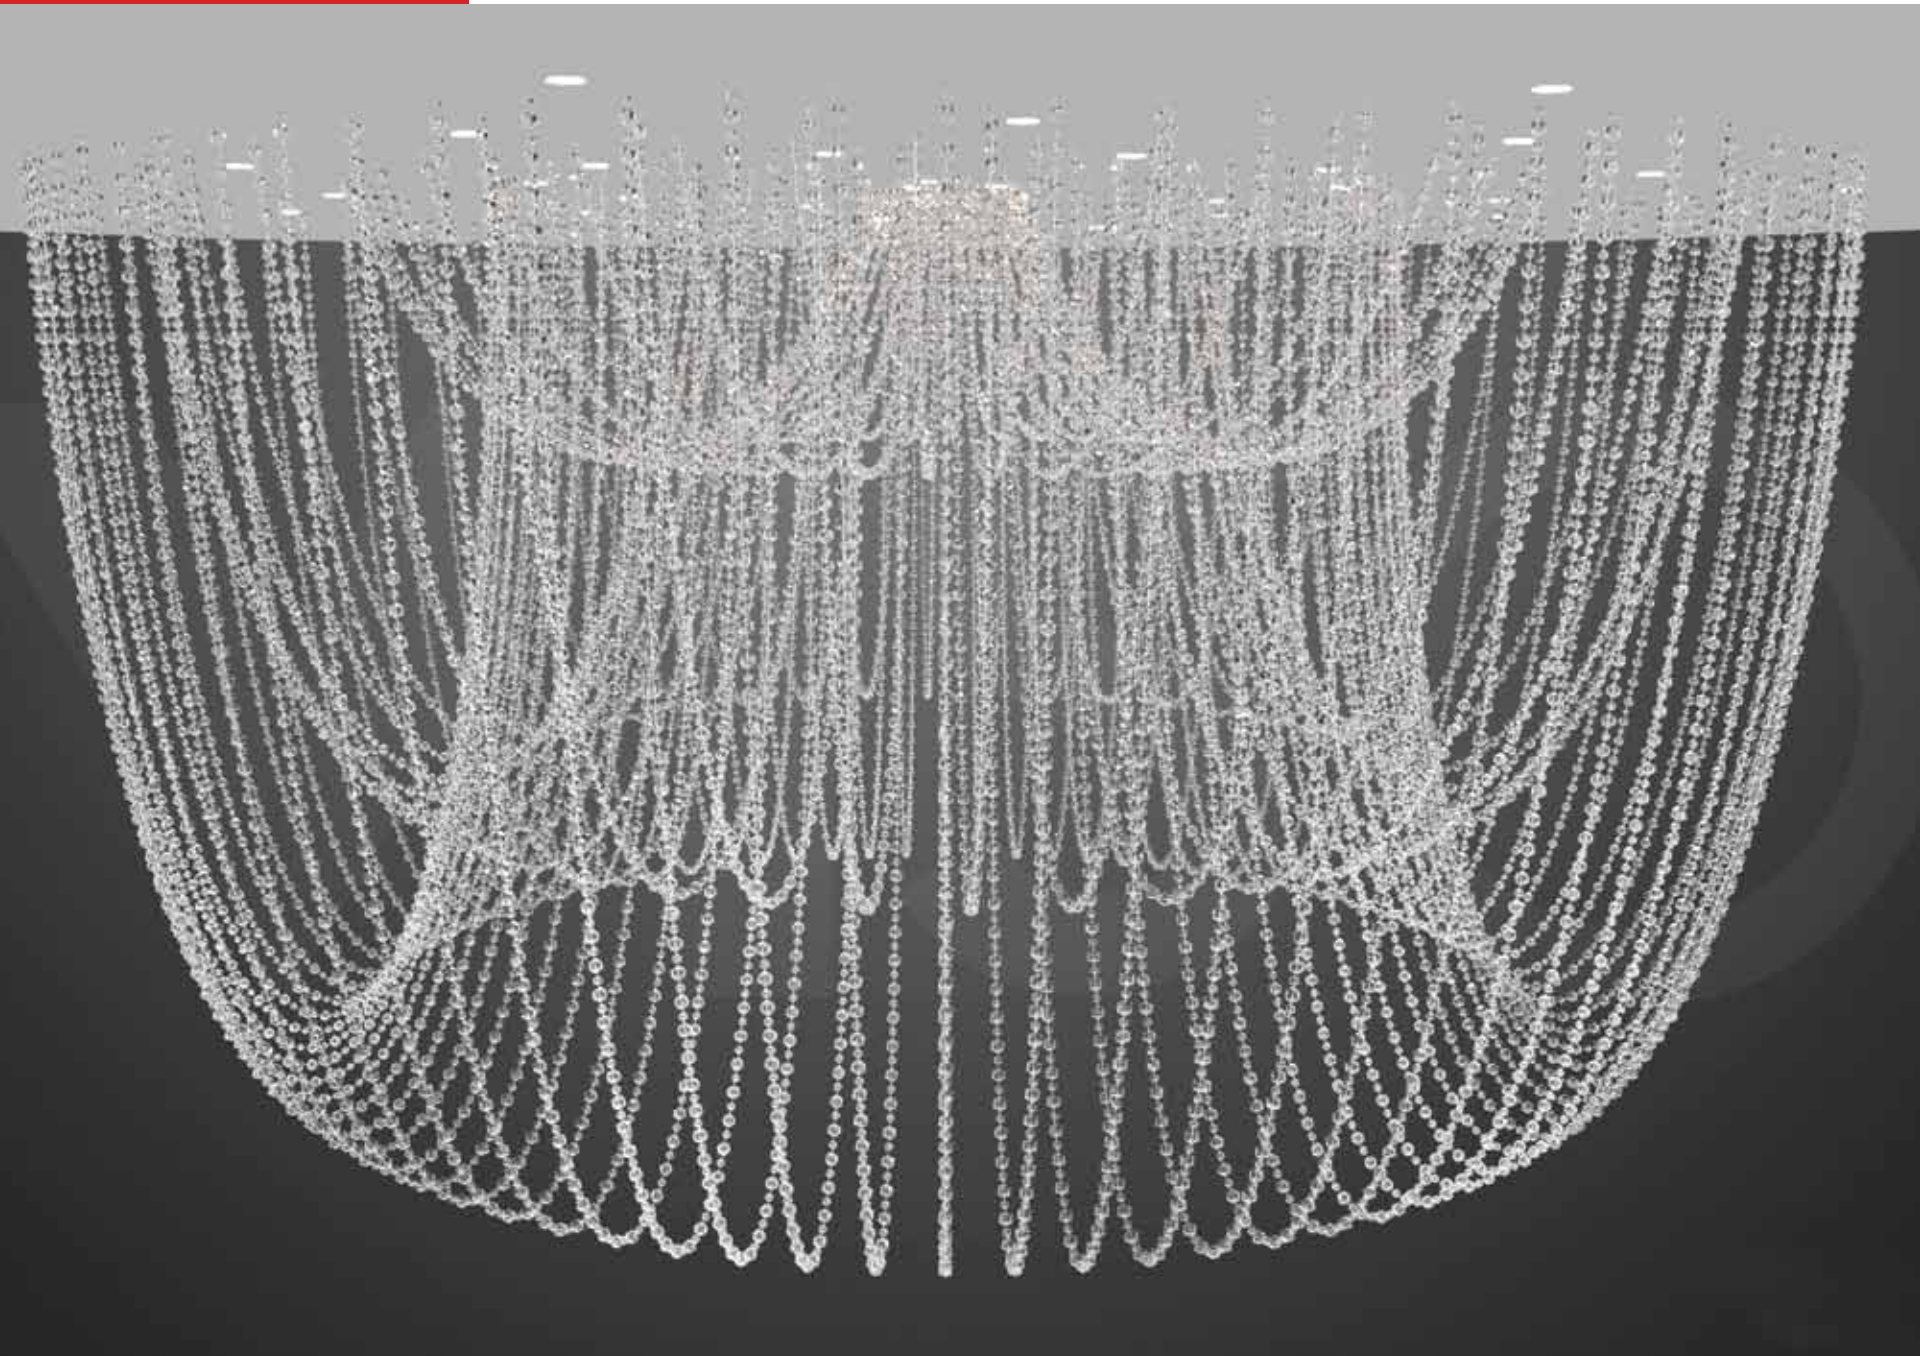

LARGE SHADE WITH BOTTOM METALIZED BULBS