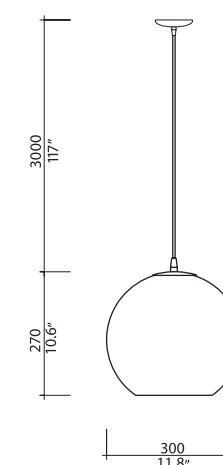

model Ulee Suspension
size 500
ref# GM.07.766.____
bulb E26/E27
1 x 100w max Incandescent
1 x 26w max PLE-Eco

model Ulee Suspension
size 400
ref# MM.07.763.____
bulb E26/E27
1 x 100w max Incandescent
1 x 26w max PLE-Eco

model Ulee Suspension
size 300
ref# SM.07.760.____
bulb E26/E27
1 x 60w max Incandescent
1 x 26w max PLE-Eco

model Fort Knox Suspension
size 500
ref# GM.07.798.____
bulb E26/E27
1 x 75w max Incandescent
1 x 42w max PLE-T Eco

model Fort Knox Suspension
size 400
ref# MM.07.798.____
bulb E26/E27
1 x 75w max Incandescent
1 x 42w max PLE-T Eco

model Fort Knox Suspension
size 300
ref# SM.07.798.____
bulb E26/E27
1 x 60w max Incandescent
1 x 26w max PLE-T Eco

model Fort Knox Suspension
size 125
ref# BM.07.798.____
bulb E26/E27
1 x 20w max G-4 Bi Pin