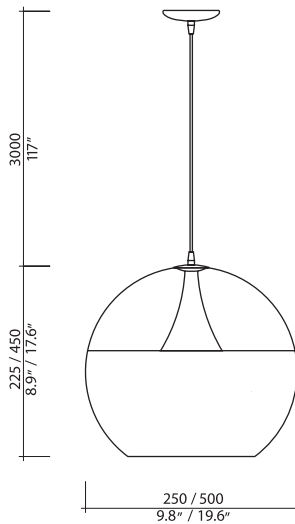

BOLIO

This Range can also be made in custom color of Gold and copper.

model	Bolio Suspension
sizes	250, 300, 400, 500
ref#	SM.07.120, BM.07.120 GM.07.122, MM.07.121
bulb	E26/E27
	1 x 40w max (250 only) 1 x 60w max (300 only) Incandescent
	1 x 100w Incandescent 1 x 26w PLE (250) 1 x 32w PLE (300) 1 x 42w max PLE (400, 500)

model	Bolio Suspension
size	250, 500
ref#	GM.07.142, BM.07.142
bulb	E26/E27
	1 x 40w max (250 only) Incandescent
	1 x 100w Incandescent 1 x 18w max (250 only) 1 x 42w max PLE (500) PLE-Eco