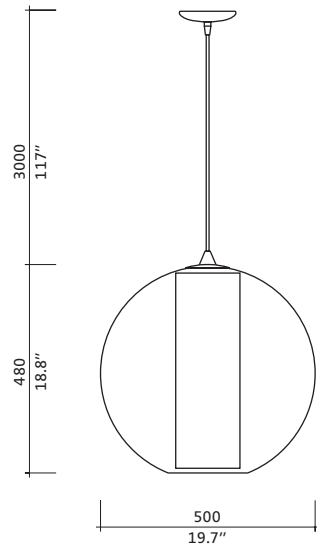

model | Ilu Suspension
size | 500
ref# | GM.07.903.____
bulb | E26/E27
120V/220V
1 x 60w max
Incandescent
1 x 42w max
PLE-T Eco

model | Ilu Suspension
size | 400
ref# | MM.07.902.____
bulb | E26/E27
120V/220V
1 x 60w max
Incandescent
1 x 42w max
PLE-T Eco

model | Ilu Suspension
size | 300
ref# | SM.07.901.____
bulb | E26/E27
120V/220V
1 x 60w max
Incandescent
1 x 21w max
PLE-T Eco

model | Iris Suspension
size | 370
ref# | GM.07.401.____
bulb | E26/E27
120V/220V
1 x 60w max
Incandescent
1 x 42w max
PLE-T Eco

COLOUR OPTIONS

COLOUR OPTIONS

EXTERIOR SHELL OPTIONS