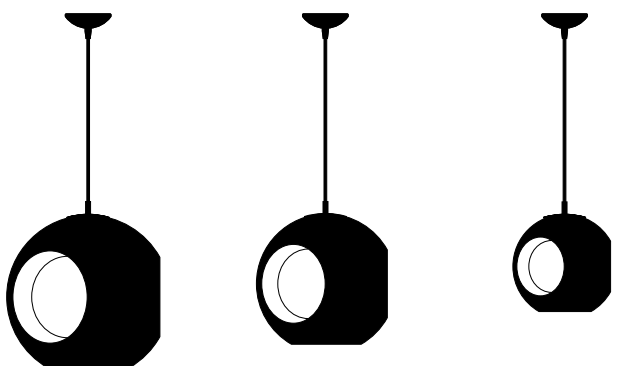

AVAILABLE CONFIGURATIONS

MATCHING INTERIOR FINISHES

See page 21 of the specification booklet for full specification details.