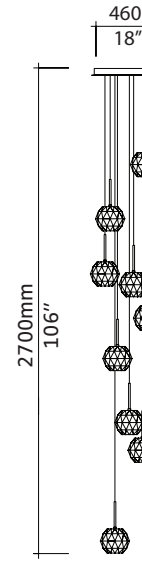

model 100
sizes 9MM
ref# 9MM.07.921.___
bulb G-4 Bi-Pin 12V - 120V/220V
9 x W (Standard lamp available)
G-4 Bi-Pin LED 2700K
12V - 120V/220V (optional)