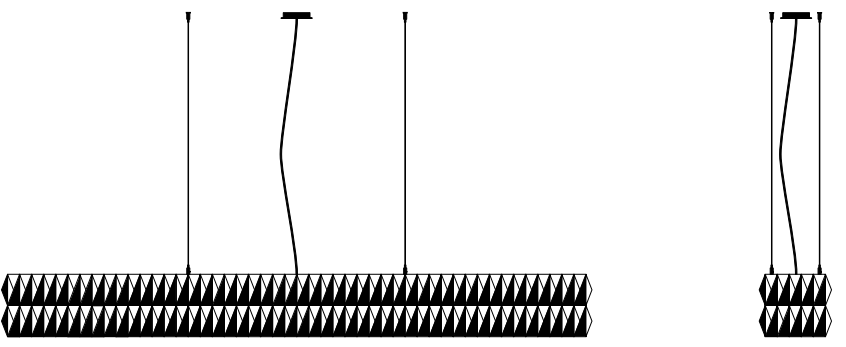

AVAILABLE CONFIGURATIONS

See page 9 of the specification booklet for full specification details.