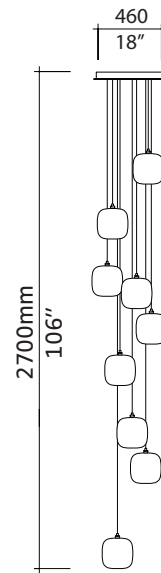

model Cubie Suspension
sizes 115
ref# 9MM.07.931.___
bulb G-4 Bi-Pin 12V - 120V/220V
9 x 20W (Standard lamp available)
G-4 Bi-Pin LED 2700K
12V - 120V/220V (optional)