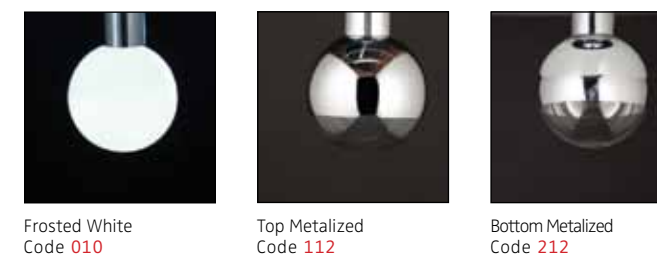

AVAILABLE CONFIGURATIONS

See page 26 of the specification booklet for full specification details.

RHEA-LED

Quiet. Posh. Magnetic.

- + Delicately sanded matte finish
- + Top quality glass globe
- + Chrome metal components
- + Custom canopies available on request

Designer: Filipe Lisboa

CORD COLOUR OPTION

AVAILABLE CONFIGURATIONS

GLOBE OPTION

See page 28 of the specification booklet for full specification details.

ILU
Quiet. Posh. Magnetic.

- + Standard outer clear shell
- Top quality polycarbonate globe
- Hand-painted Murano style glass
- Chrome metal components
- Custom canopies available on request
- Fluorescent lamps available on request
- LED available on request

Designer: Filipe Lisboa

COLOUR OPTIONS

AVAILABLE CONFIGURATIONS

EXTERIOR SHELL TRANSLUCENT COLOUR OPTION

See page 30 of the specification booklet for full specification details.

Designer: Filipe Lisboa

IRIS