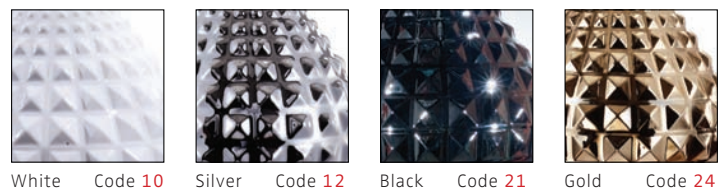

FINISH OPTIONS