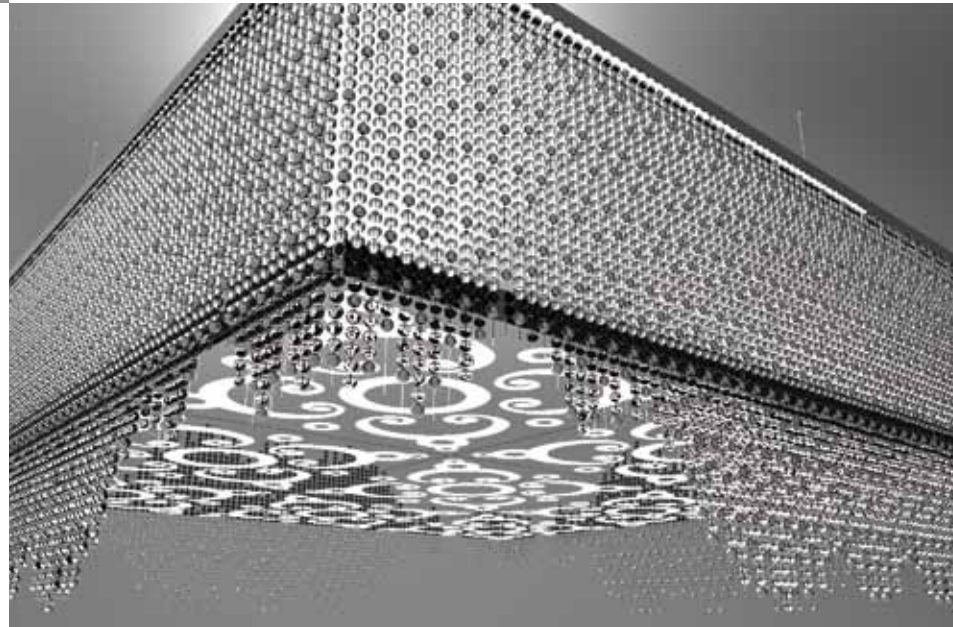

CHIEF ARCHITECT

FORT KNOX CLUSTER IN GOLD & COPPER

LARGE FORT KNOX CLUSTER IN GOLD & COPPER

LARGE SHADE WITH BOTTOM METALIZED BULBS

SOLID STAINLESS STEEL, ASHFOUR CRYSTAL. INSPIRED BY AN OCEAN WAVE

SOLID STAINLESS STEEL, ASHFOUR CRYSTAL. INSPIRED BY AN OCEAN WAVE