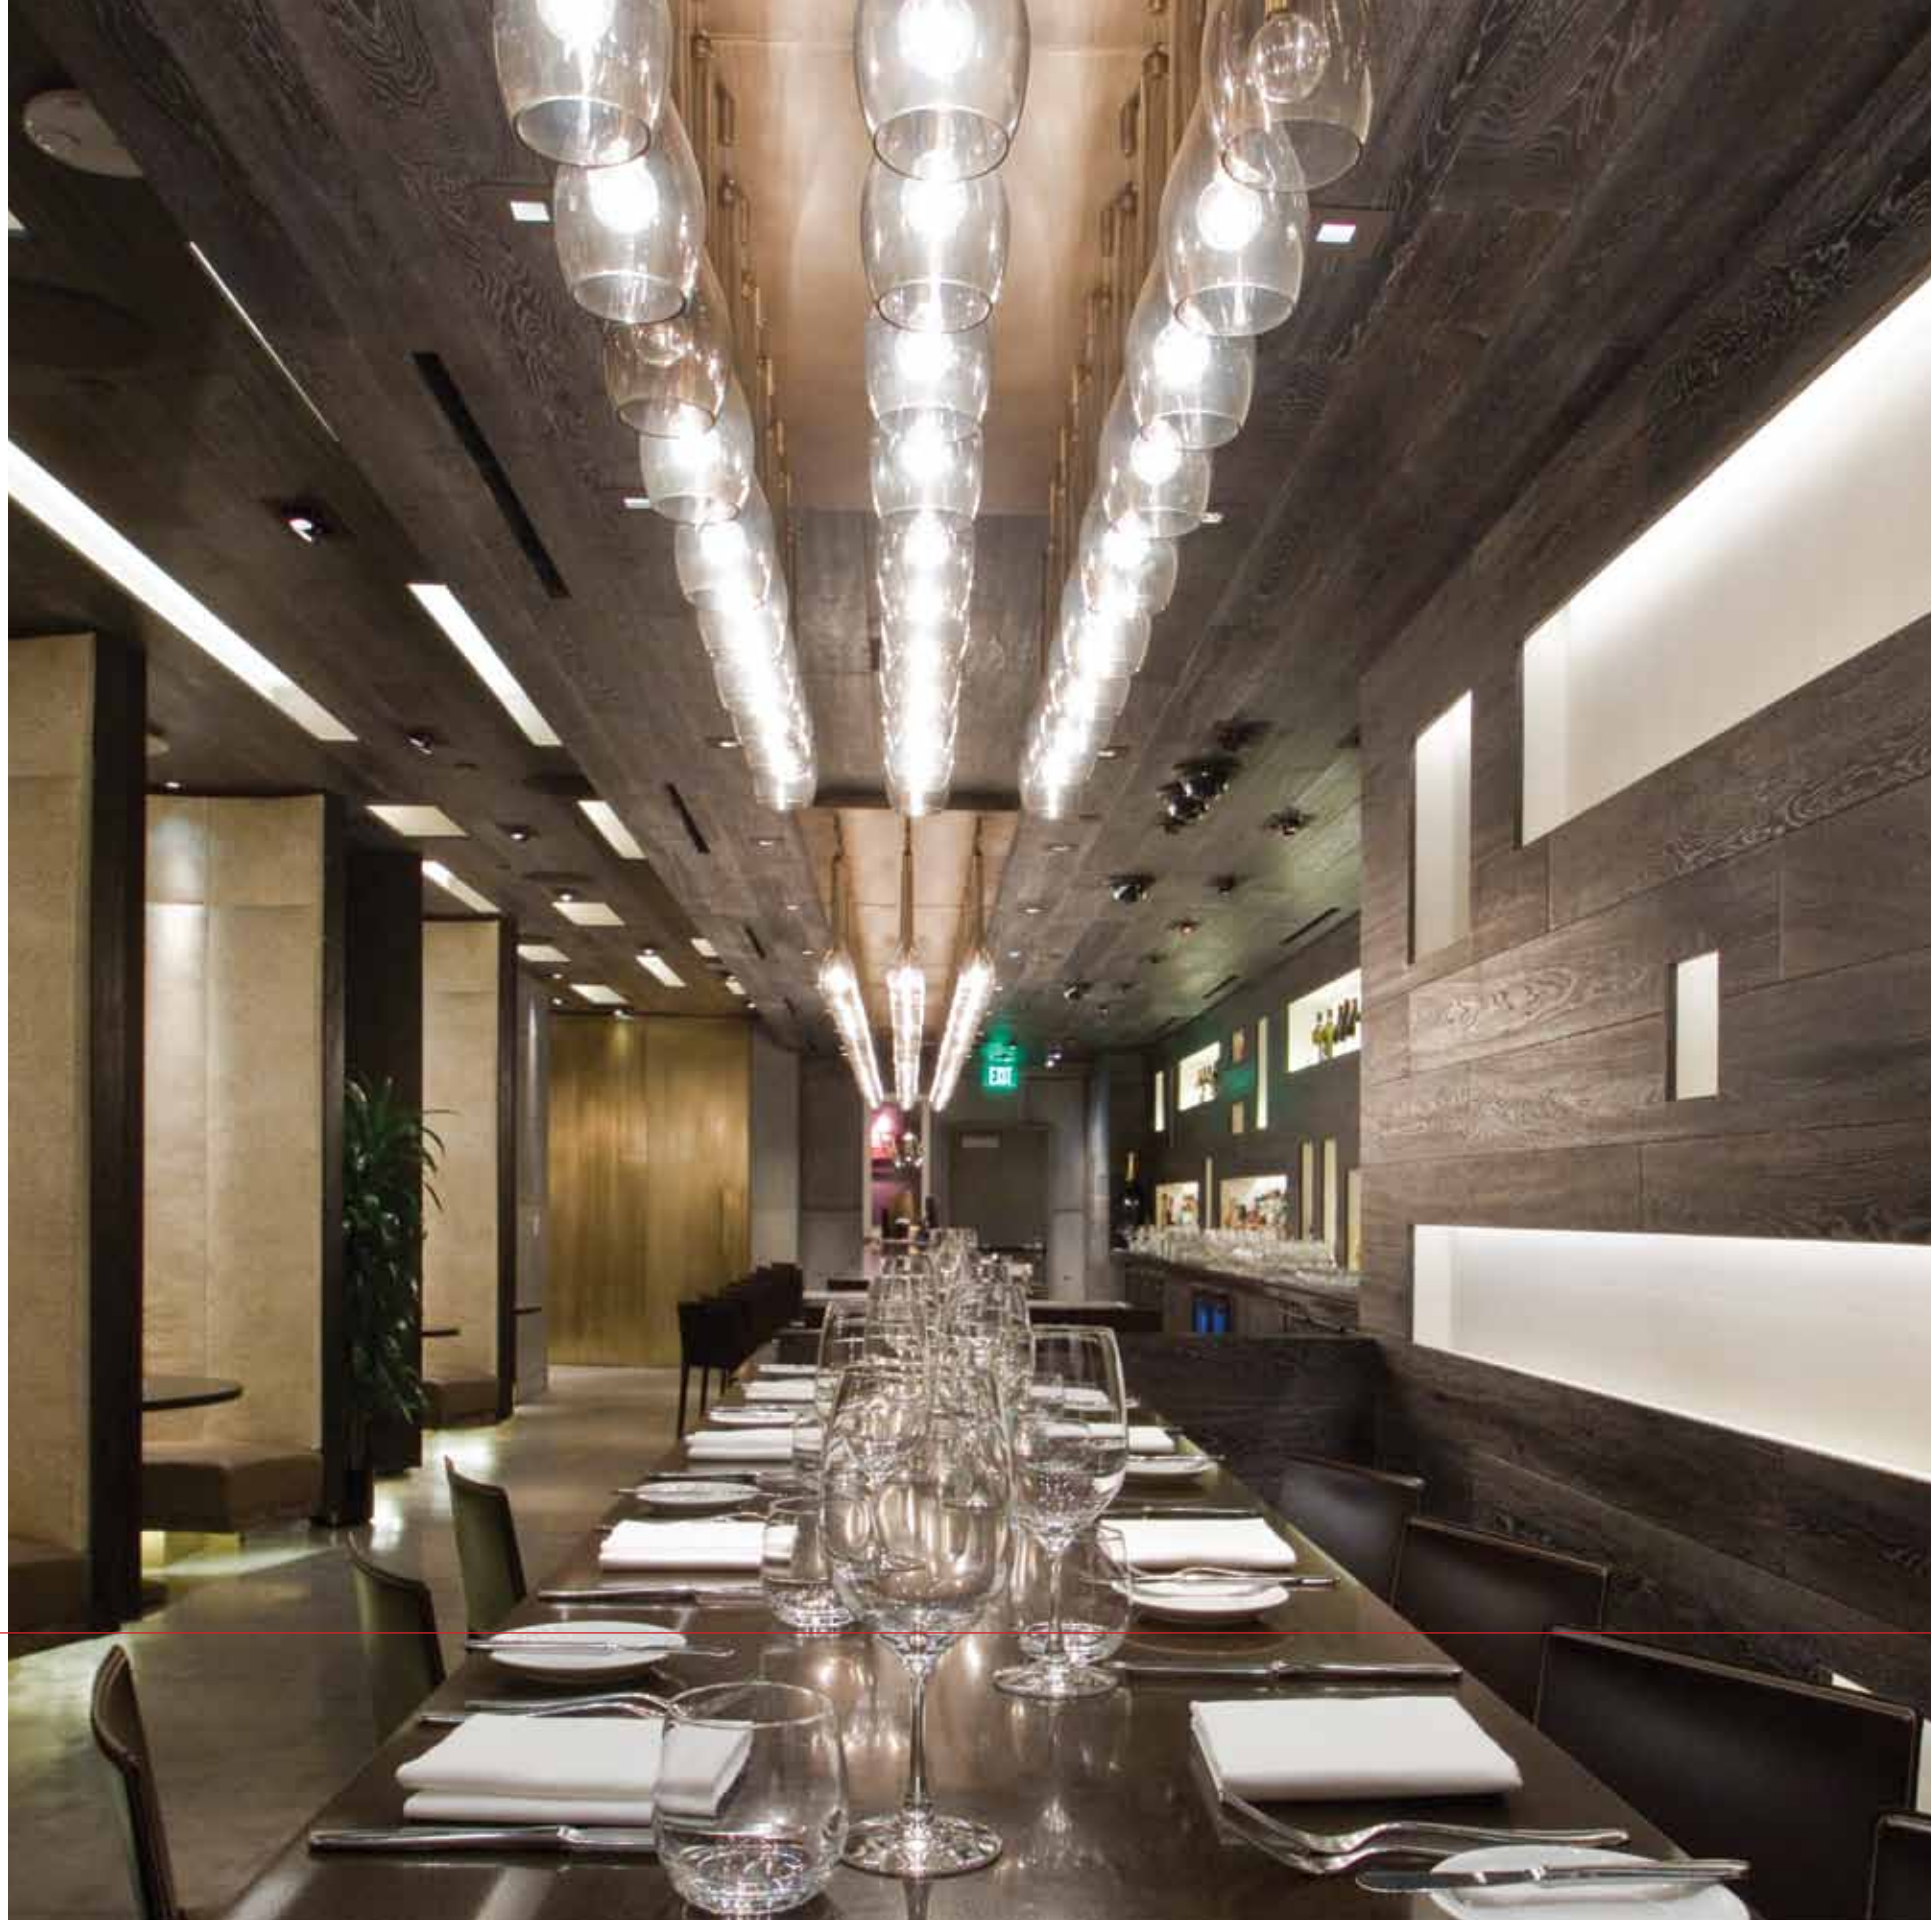

INTERIOR DESIGN
Studio Gaia

PHOTOGRAPHER
Scarpetta

PROJECT
Scarpetta, Cosmopolitan Casino
Las Vegas, Nevada, USA

PRODUCT
Hand blown glass drops

INTERIOR DESIGN
Studio Gaia

PHOTOGRAPHER
Scarpetta

PROJECT
Insignia Steakhouse, Long Island, NY