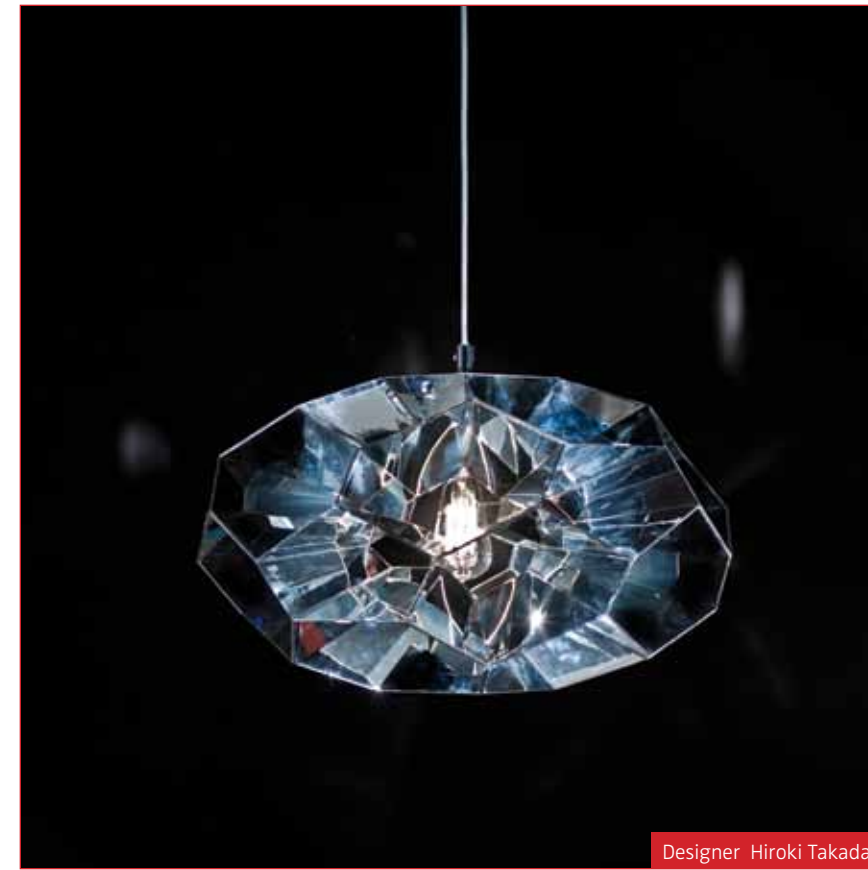

METALIC FINISH OPTIONS

Silver

Code 12

Copper

Code 22

AVAILABLE CONFIGURATIONS

See page 24 of the specification booklet for full specification details.

Designer Hiroki Takada