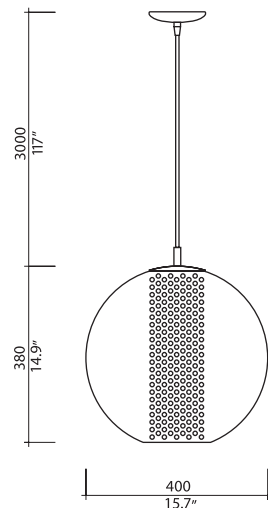

model Ulee Suspension
size 500
ref# GM.07.766.____
bulb E26/E27
1 x 100w max Incandescent
1 x 26w max PLE-Eco

model Ulee Suspension
size 400
ref# MM.07.763.____
bulb E26/E27
1 x 100w max Incandescent
1 x 26w max PLE-Eco

model Ulee Suspension
size 300
ref# SM.07.760.____
bulb E26/E27
1 x 60w max Incandescent
1 x 26w max PLE-Eco

model Fort Knox Suspension
size 500
ref# GM.07.798.____
bulb E26/E27
1 x 75w max Incandescent
1 x 42w max PLE-T Eco

model Fort Knox Suspension
size 400
ref# MM.07.798.____
bulb E26/E27
1 x 75w max Incandescent
1 x 42w max PLE-T Eco

model Fort Knox Suspension
size 300
ref# SM.07.798.____
bulb E26/E27
1 x 60w max Incandescent
1 x 26w max PLE-T Eco

model Fort Knox Suspension
size 125
ref# BM.07.798.____
bulb E26/E27
1 x 20w max G-4 Bi Pin