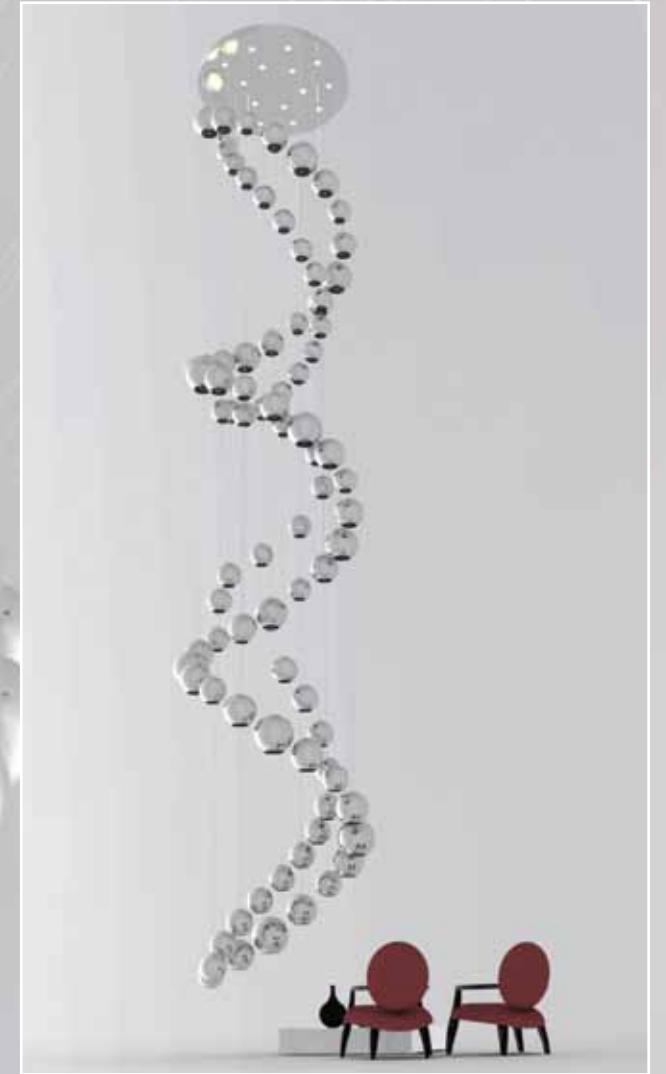

"We are so pleased to have found VISO! We deal with demanding projects all the time, and they are always time sensitive. Not only is there a lot of work that goes into the projects, but the time frame in which the staff at VISO completes it, and the willingness to make all the changes that we request, is incredible. The design and production talent that VISO brings is unsurpassed."

Moncur Design Associates Inc.