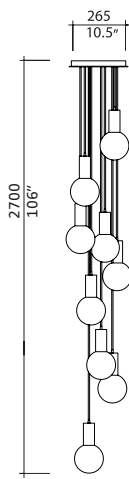

model Rhea Suspension
size 130
ref# 9GM.07.87.130
bulb 9 x 3w LED Integral
Dimming option available