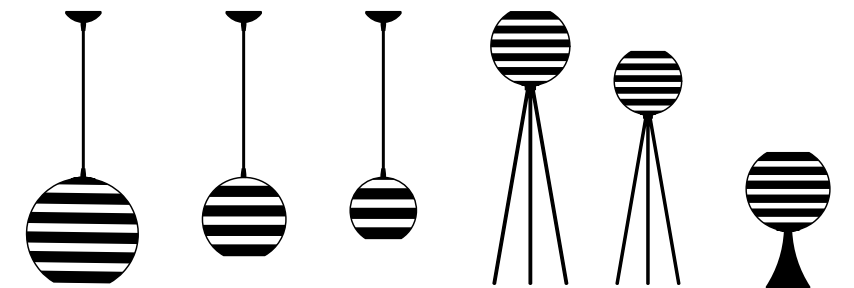

METALIC FINISHES

Silver

Code 12

Smoke

Code 21

AVAILABLE CONFIGURATIONS

See page 18 of the specification booklet for full specification details.

Designers: Filipe Lisboa & DEVICE222