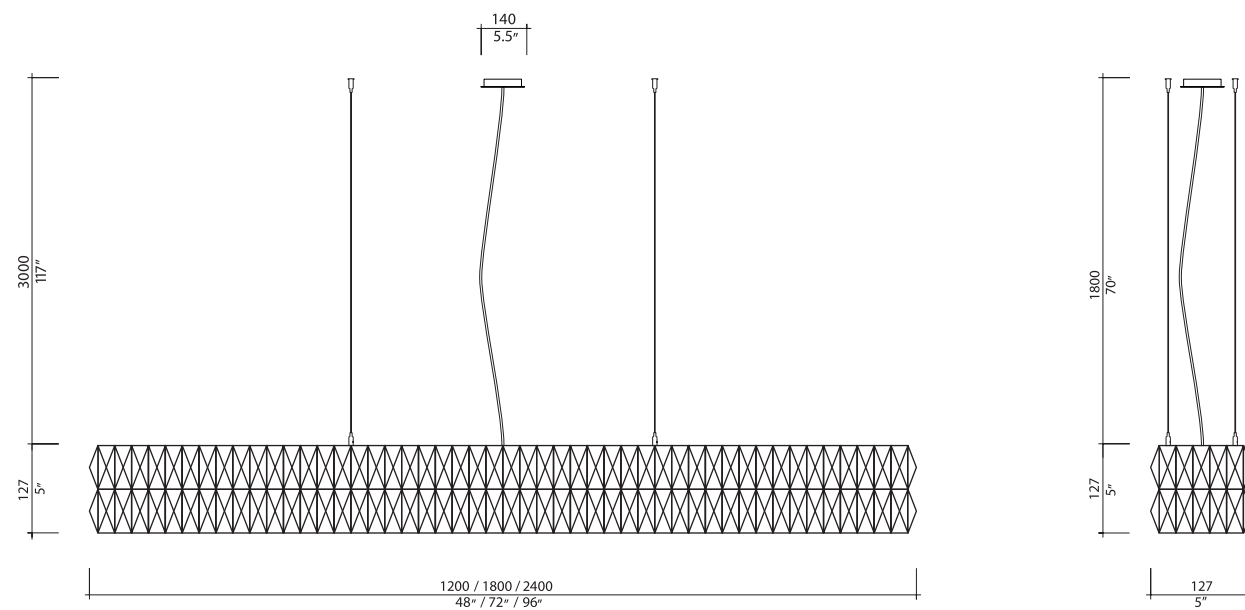

model H20 Floor
 size 305
 ref# GM.08.862__
 bulb E26/E27
 1 x 60w max
 Edison Bulb

COLOUR OPTIONS

Silver Code 12

Copper Code 22

Gold Code 24

model Gia Round Suspension
 sizes 600, 900, 1200
 ref# SM.07.281
 MM.07.281
 GM.07.281
 bulb 6 x 25w G9 (600)
 10 x 25w G9 (900)
 12 x 25w G9 (1200)