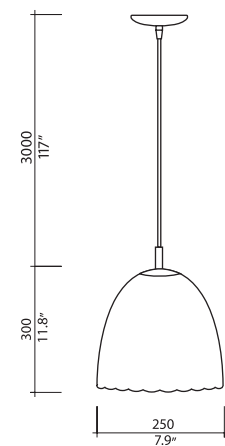

model Juicy Suspension
 size 455
 ref# MM.07.750.____
 bulb E26/E27
 120V
 1 x 100w max Incandescent
 1 x 42w max PLE-T Eco

model Juicy Suspension
 size 250
 ref# SM.07.750.____
 bulb E26/E27
 120V
 1 x 60w max Incandescent
 1 x 26w max PLE-T Eco