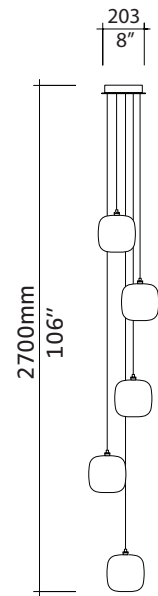

model Cubie Suspension
sizes 115
ref# 5MM.07.931.___
bulb G-4 Bi-Pin 12V - 120V/220V
5 x 20W (Standard lamp available)
G-4 Bi-Pin LED 2700K
12V - 120V/220V (optional)