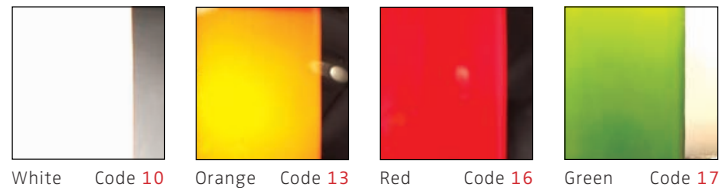

COLOUR OPTIONS