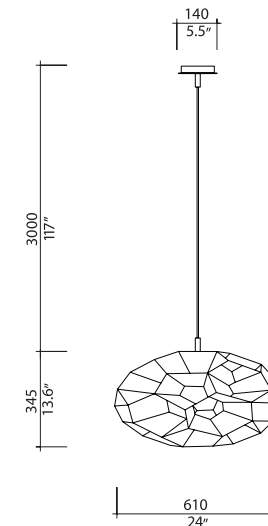

model Juicy Suspension
 size 455
 ref# MM.07.750.____
 bulb E26/E27
 120V
 1 x 100w max Incandescent
 1 x 42w max PLE-T Eco

model Juicy Suspension
 size 250
 ref# SM.07.750.____
 bulb E26/E27
 120V
 1 x 60w max Incandescent
 1 x 26w max PLE-T Eco