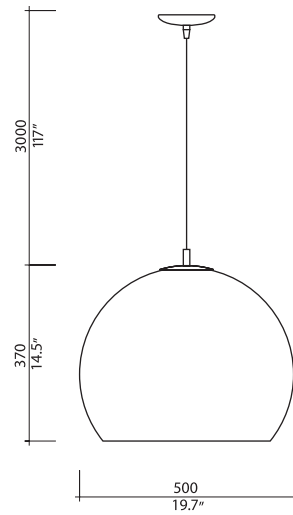

MATCHING INTERIOR FINISHES

model Dome Suspension
 size 500
 ref# GM.07.782.____
 bulb E26/E27
 1 x 100w max Incandescent
 1 x 42w max PLE-Eco

model Dome Suspension
 size 400
 ref# MM.07.781.____
 bulb E26/E27
 1 x 100w max Incandescent
 1 x 26w max PLE-Eco