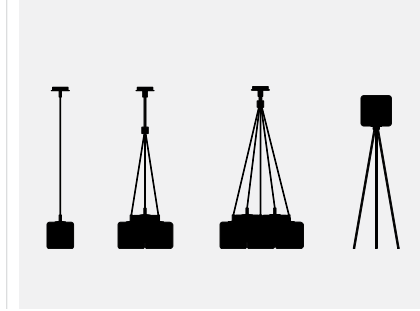

Light is Life.

Direction: Tzetzay Naydenova, VISO
Creative Direction + Design: Antonio Pendones, Macroblu
Product Photography: April Maciborka & David Wile

TABLE OF CONTENTS

FUNKII 7

SPECS BOOKLET 5

H2O 9

SPECS BOOKLET 6