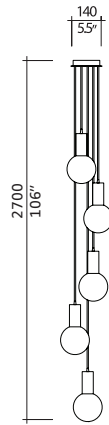

model Rhea Suspension
size 130
ref# 5 GM.07.87.130
bulb LED 90v - 240v
5x3w Integral