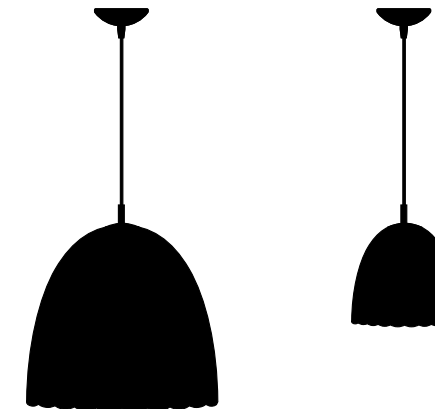

METALIC FINISH OPTIONS

Silver

Code 12

Copper

Code 22

AVAILABLE CONFIGURATIONS

See page 24 of the specification booklet for full specification details.

Designer Hiroki Takada