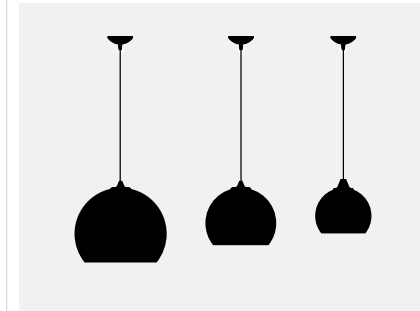

DOME 43

SPECS BOOKLET 22