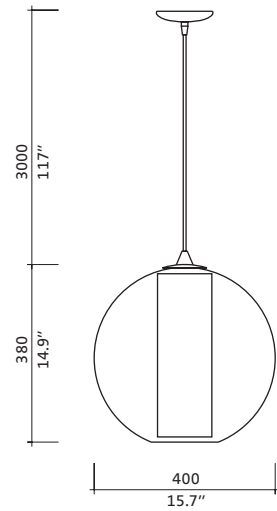

model | Ilu Suspension
size | 500
ref# | GM.07.903.____
bulb | E26/E27
120V/220V
1 x 60w max
Incandescent
1 x 42w max
PLE-T Eco

model | Ilu Suspension
size | 400
ref# | MM.07.902.____
bulb | E26/E27
120V/220V
1 x 60w max
Incandescent
1 x 42w max
PLE-T Eco

model | Ilu Suspension
size | 300
ref# | SM.07.901.____
bulb | E26/E27
120V/220V
1 x 60w max
Incandescent
1 x 21w max
PLE-T Eco

model | Iris Suspension
size | 370
ref# | GM.07.401.____
bulb | E26/E27
120V/220V
1 x 60w max
Incandescent
1 x 42w max
PLE-T Eco

COLOUR OPTIONS

COLOUR OPTIONS

EXTERIOR SHELL OPTIONS