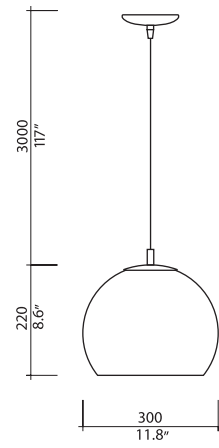

MATCHING INTERIOR FINISHES

model Dome Suspension
 size 500
 ref# GM.07.782.____
 bulb E26/E27
 1 x 100w max Incandescent
 1 x 42w max PLE-Eco

model Dome Suspension
 size 400
 ref# MM.07.781.____
 bulb E26/E27
 1 x 100w max Incandescent
 1 x 26w max PLE-Eco