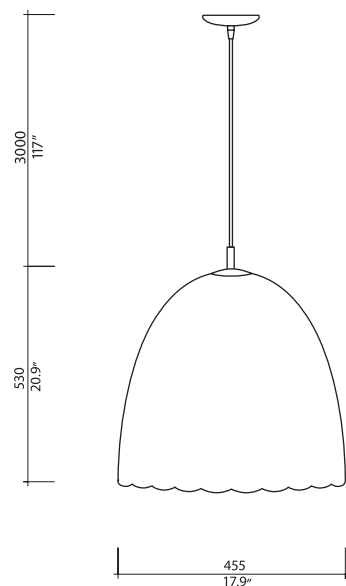

model Juicy Suspension
 size 455
 ref# MM.07.750.____
 bulb E26/E27
 120V
 1 x 100w max Incandescent
 1 x 42w max PLE-T Eco

model Juicy Suspension
 size 250
 ref# SM.07.750.____
 bulb E26/E27
 120V
 1 x 60w max Incandescent
 1 x 26w max PLE-T Eco