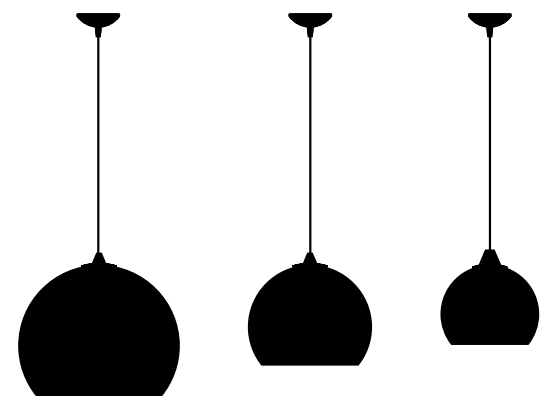

AVAILABLE CONFIGURATIONS

See page 22 of the specification booklet for full specification details.