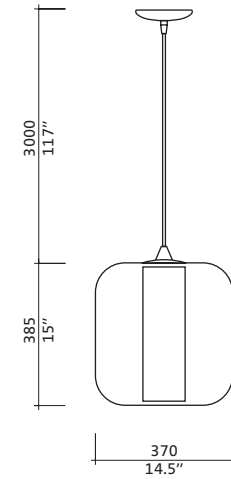

model | Ilu Suspension
size | 500
ref# | GM.07.903.____
bulb | E26/E27
120V/220V
1 x 60w max
Incandescent
1 x 42w max
PLE-T Eco

model | Ilu Suspension
size | 400
ref# | MM.07.902.____
bulb | E26/E27
120V/220V
1 x 60w max
Incandescent
1 x 42w max
PLE-T Eco

model | Ilu Suspension
size | 300
ref# | SM.07.901.____
bulb | E26/E27
120V/220V
1 x 60w max
Incandescent
1 x 21w max
PLE-T Eco

model | Iris Suspension
size | 370
ref# | GM.07.401.____
bulb | E26/E27
120V/220V
1 x 60w max
Incandescent
1 x 42w max
PLE-T Eco

COLOUR OPTIONS

COLOUR OPTIONS

EXTERIOR SHELL OPTIONS