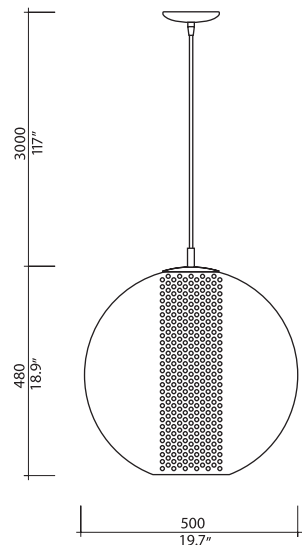

model Ulee Suspension
size 500
ref# GM.07.766.____
bulb E26/E27
1 x 100w max Incandescent
1 x 26w max PLE-Eco

model Ulee Suspension
size 400
ref# MM.07.763.____
bulb E26/E27
1 x 100w max Incandescent
1 x 26w max PLE-Eco

model Ulee Suspension
size 300
ref# SM.07.760.____
bulb E26/E27
1 x 60w max Incandescent
1 x 26w max PLE-Eco

model Fort Knox Suspension
size 500
ref# GM.07.798.____
bulb E26/E27
1 x 75w max Incandescent
1 x 42w max PLE-T Eco

model Fort Knox Suspension
size 400
ref# MM.07.798.____
bulb E26/E27
1 x 75w max Incandescent
1 x 42w max PLE-T Eco

model Fort Knox Suspension
size 300
ref# SM.07.798.____
bulb E26/E27
1 x 60w max Incandescent
1 x 26w max PLE-T Eco

model Fort Knox Suspension
size 125
ref# BM.07.798.____
bulb E26/E27
1 x 20w max G-4 Bi Pin