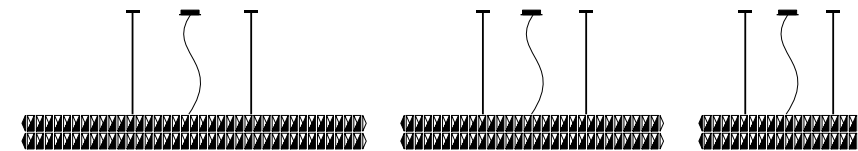

AVAILABLE CONFIGURATIONS

See page 6 of the specification booklet for full specification details.

GIA ROUND

Glamorous. Luxurious. Stimulating.

- + Dazzling four faceted Ashfour crystals
- Elegant chrome-plated frame
- Chrome metal canopy
- Custom drops available on request
- Custom designs available
- LED available on request

Designers: II BY IV Design

AVAILABLE CONFIGURATIONS

See page 8 of the specification booklet for full specification details.

Designer: Il BY IV Design

GIA Organic. Demanding. Friendly.

- + Dazzling four faceted Ashfour crystals
- Elegant chrome plated frame
- Chrome metal canopy
- Custom drops available
- Custom designs available
- LED available on request