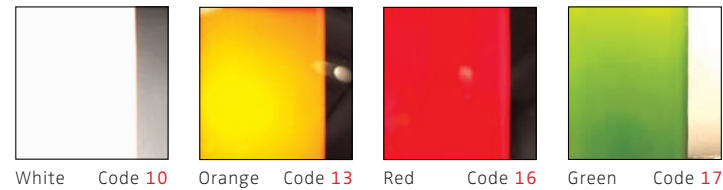

COLOUR OPTIONS