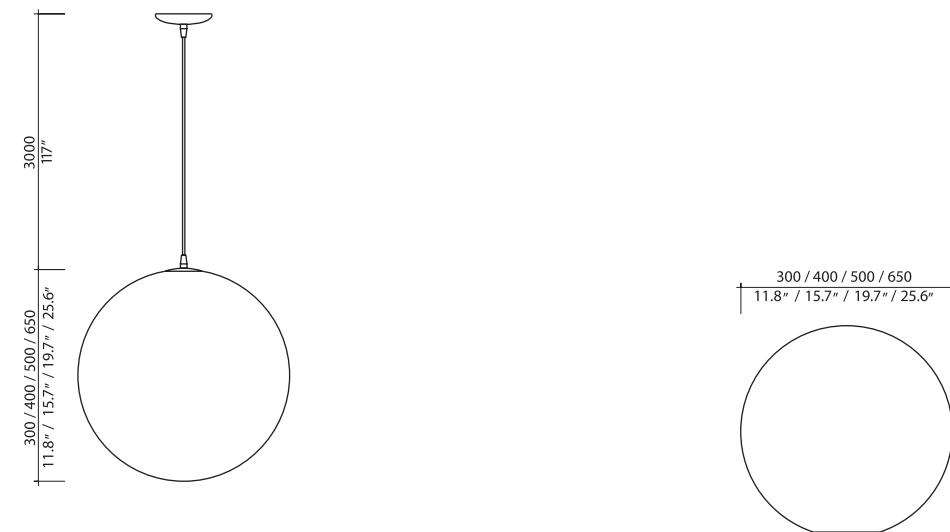

model Globo Suspension
size 300, 400, 500, 650
ref# SM.07.381
MM.07.382
GM.07.383
XGM.07.384
bulb E26/E27
120V/220V
1 x 100w max Inc. (650, 500 only)
1 x 60w max Inc. (400, 300 only)
1 x 42w max PLE-T Eco

model Globo Base
size 300, 400, 500, 650
ref# SM.03.381
MM.03.382
GM.03.383
XGM.03.384
bulb E26/E27
120V/220V
1 x 100w max Inc. (650, 500 only)
1 x 60w max Inc. (400, 300 only)
1 x 42w max PLE-T Eco