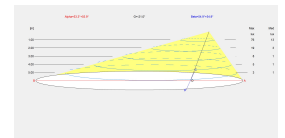

### LUMINOTECHNIC FEATURES

Light source: LED

CRI: 80

MacAdam steps: 3

Photobiological risk: RG0

UGR

UGR crosswise: 19.8

UGR lengthwise: 14.3