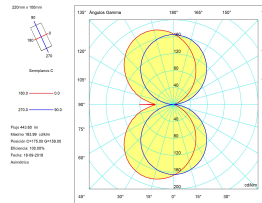

### LUMINOTECHNIC FEATURES

Light source: LED

CRI: 80

MacAdam steps: 3

Photobiological risk: RG0

UGR

UGR crosswise: 19.8

UGR lengthwise: 14.3