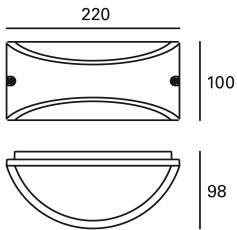

IP54 IK10

Power (W) : 8.7W

Voltage / frequency : 220-240V/50-60Hz

Total power consumption of light (W) : 10.3W

Useful life : 36.000h L70B30

Real lumens : 444

Warranty : 5 Years

Real lm/W : 43

Resistant to marine environments : No

Correlated Colour Temperature (CCT) : LED warm-white 3000K

Energy efficiency : LED A++

Dimming protocol : ON-OFF

Lens / reflector angle : HORIZONTAL 109°

Structure material : Aluminium

Structure finish : Blanco

Diffuser material : Polycarbonate

Diffuser finish : Opal

LUMINOTECHNIC FEATURES

Light source: LED

CRI: 80

MacAdam steps: 3

Photobiological risk: RG0

UGR

UGR crosswise: 19.8

UGR lengthwise: 14.3