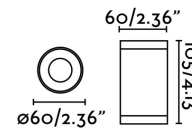

### Specifications

<b>Bulb:</b>	1XGU10 MAX 35W
<b>Bulb included:</b>	No
<b>Transformer:</b>	
<b>Transformer included:</b>	No
<b>Voltage:</b>	100-240V
<b>IP:</b>	44
<b>Class:</b>	I
<b>Material:</b>	Aluminium and transparent glass
<b>Designer:</b>	
<b>Recommended bulb:</b>	17317
<b>Description of recommended Bulb:</b>	BULB GU10 LED 8W 4000K 38°
<b>Length:</b>	60 mm
<b>Net Width:</b>	60 mm
<b>Height:</b>	105 mm
<b>Diameter:</b>	60 Ø
<b>Net Weight:</b>	0.30 kg
<b>Volume:</b>	0.00062 m3