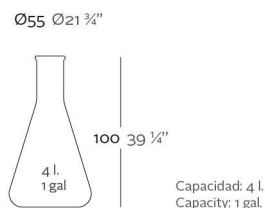

ERLENMEYER 100
ERLENMEYER 100 Ref: 49059

REFERENCE*

REFERENCIA*

49058D	49058Y	49059D	49059Y	49058A
49058F	49058W	49058L	49059A	49059F
49059W	49059L			

ReferenceX, for example 0000A ReferenciaX, ejemplo 0000A.

* A: BASIC R: AUTORRIEGO F: LACADO W:LUZ L: LEDS B: FULL WHITE G: GLASS

FINISHES ACABADOS

COLOURS COLORES

BASIC

LACQUERED / LACADO

LIGHT / LUZ, LED RGB, LED DMX, BATTERY BATERIA