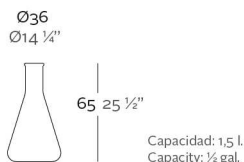

Продажа дизайнерской мебели,
света и аксессуаров
по всей России

8 (800) 500-70-36
hello@barcelonadesign.ru
www.barcelonadesign.ru

CHEMISTUBES ERLNMEYER

DESCRIPTION DESCRIPTION

Made in resin of polyethylene by rotational moulding. 100% Recyclable. Item suitable for indoor and outdoor use. Available with different finishes.

Fabricado en resina de polietileno mediante moldeo rotacional con doble pared 100% Reciclable. Apto para exterior e interior. Disponible en varios acabados.

WEIGHT PESO

INCLUDE INCLUYE

Finished RGB LED: Colour changes of remote control.

Acabado LED RGB: Mando a distancia para cambio de color de la luz.

OPTIONS OPCIONES

Finished Light: Possibility of transparent cable and switch only for indoor.

Acabado Luz: Posibilidad de cable transparente e interruptor solo para interior.

ERLENMEYER 65
ERLENMEYER 65 Ref: 49058