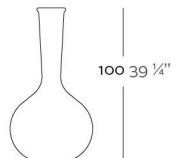

Продажа дизайнерской мебели,
света и аксессуаров
по всей России

8 (800) 500-70-36
hello@barcelonadesign.ru
www.barcelonadesign.ru

CHEMISTUBES FLASK

DESCRIPTION DESCRIPTION

Made in resin of polyethylene by rotational moulding. 100% Recyclable. Item suitable for indoor and outdoor use. Available with different finishes.

Ø36 Ø14 1/4"

Capacidad: 1,5 l.
Capacity: 1/2 gal.

FLASK 65
FLASK 65 Ref: 49036

Ø55
Ø21 3/4"

Capacidad: 5 l.
Capacity: 2 gal.

FLASK 100
FLASK 100 Ref: 49055

REFERENCE*

REFERENCIA*