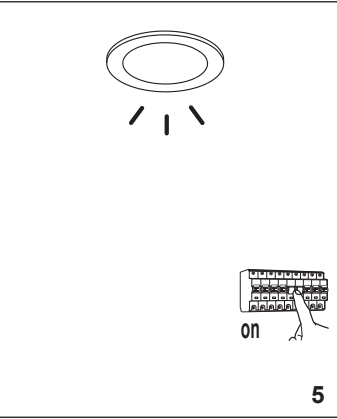

FOX RECESSED

02101001
02101002

02101301
02101302
orientable

02101101
02101102
trimless

ⓘ The connection of the luminaire, should be stranded with 0.5mm²-1.5mm² conductor.

LIGHT SOURCE

COB LED 3W 248lm 2700K incl - DRIVER DC 350mA no incl
COB LED 5W 310lm 2700K incl - DRIVER DC 500mA no incl