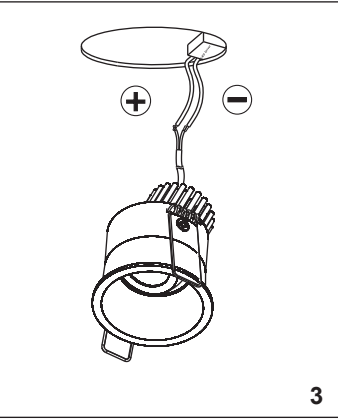

FOX RECESSED

02101001
02101002

02101301
02101302
orientable

02101101
02101102
trimless

ⓘ The connection of the luminaire, should be stranded with 0.5mm²-1.5mm² conductor.

LIGHT SOURCE

COB LED 3W 248lm 2700K incl - DRIVER DC 350mA no incl
COB LED 5W 310lm 2700K incl - DRIVER DC 500mA no incl