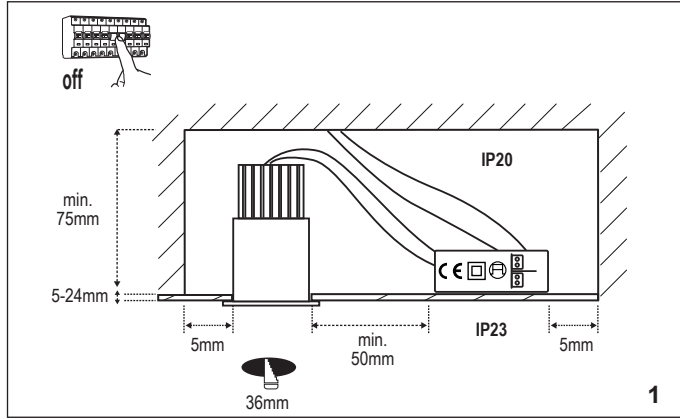

FOX RECESSED

02101001
02101002

02101301
02101302
orientable

02101101
02101102
trimless

ⓘ The connection of the luminaire, should be stranded with 0.5mm²-1.5mm² conductor.

LIGHT SOURCE

COB LED 3W 248lm 2700K incl - DRIVER DC 350mA no incl
COB LED 5W 310lm 2700K incl - DRIVER DC 500mA no incl