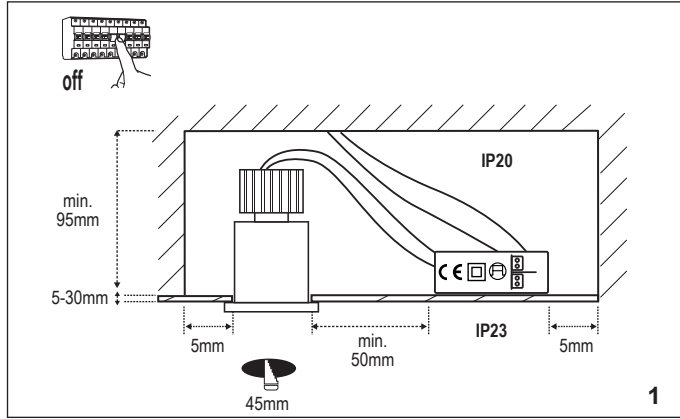

FOX RECESSED

02101001
02101002

02101301
02101302
orientable

02101101
02101102
trimless

ⓘ The connection of the luminaire, should be stranded with 0.5mm²-1.5mm² conductor.

LIGHT SOURCE

COB LED 3W 248lm 2700K incl - DRIVER DC 350mA no incl
COB LED 5W 310lm 2700K incl - DRIVER DC 500mA no incl