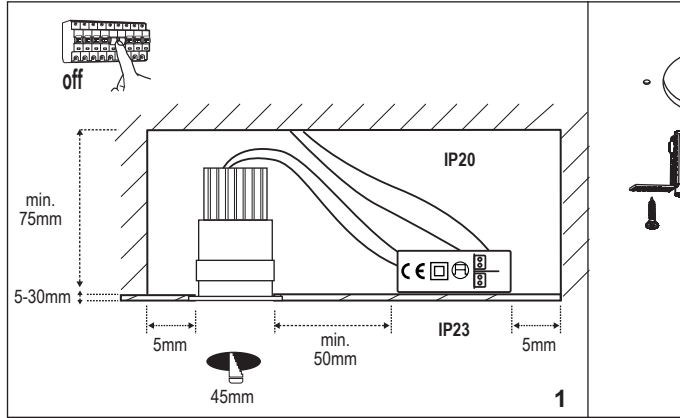

FOX RECESSED

02101001
02101002

02101301
02101302
orientable

02101101
02101102
trimless

ⓘ The connection of the luminaire, should be stranded with 0.5mm²-1.5mm² conductor.

LIGHT SOURCE

COB LED 3W 248lm 2700K incl - DRIVER DC 350mA no incl
COB LED 5W 310lm 2700K incl - DRIVER DC 500mA no incl

TECHNICAL FEATURES