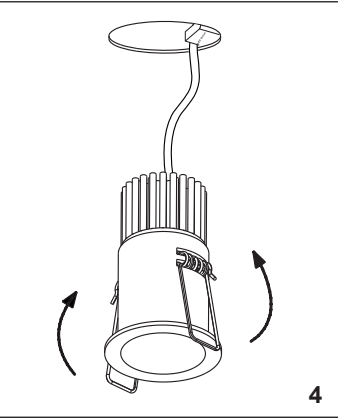

FOX RECESSED

02101001
02101002

02101301
02101302
orientable

02101101
02101102
trimless

ⓘ The connection of the luminaire, should be stranded with 0.5mm²-1.5mm² conductor.

LIGHT SOURCE

COB LED 3W 248lm 2700K incl - DRIVER DC 350mA no incl
COB LED 5W 310lm 2700K incl - DRIVER DC 500mA no incl