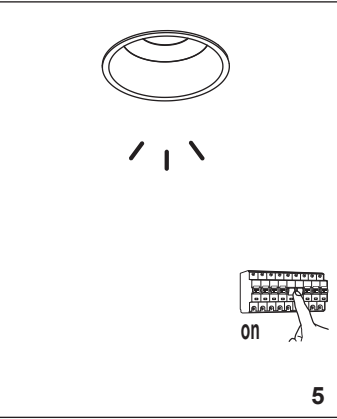

FOX RECESSED

02101001
02101002

02101301
02101302
orientable

02101101
02101102
trimless

ⓘ The connection of the luminaire, should be stranded with 0.5mm²-1.5mm² conductor.

LIGHT SOURCE

COB LED 3W 248lm 2700K incl - DRIVER DC 350mA no incl
COB LED 5W 310lm 2700K incl - DRIVER DC 500mA no incl