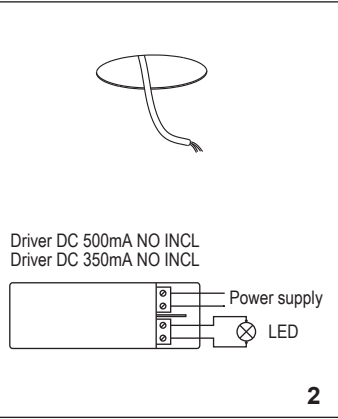

FOX RECESSED

02101001
02101002

02101301
02101302
orientable

02101101
02101102
trimless

ⓘ The connection of the luminaire, should be stranded with 0.5mm²-1.5mm² conductor.

LIGHT SOURCE

COB LED 3W 248lm 2700K incl - DRIVER DC 350mA no incl
COB LED 5W 310lm 2700K incl - DRIVER DC 500mA no incl