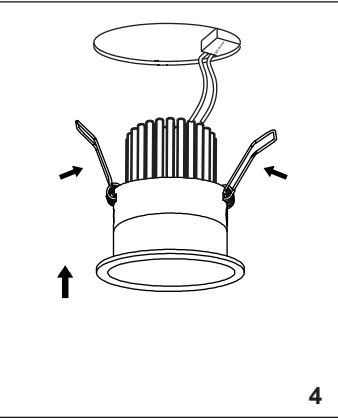

FOX RECESSED

02101001
02101002

02101301
02101302
orientable

02101101
02101102
trimless

ⓘ The connection of the luminaire, should be stranded with 0.5mm²-1.5mm² conductor.

LIGHT SOURCE

COB LED 3W 248lm 2700K incl - DRIVER DC 350mA no incl
COB LED 5W 310lm 2700K incl - DRIVER DC 500mA no incl