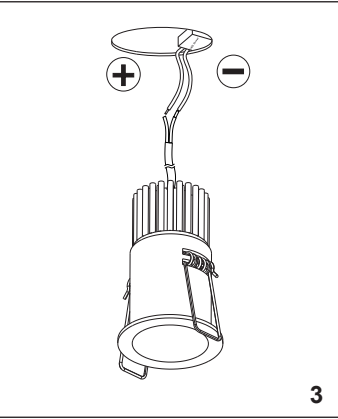

FOX RECESSED

02101001
02101002

02101301
02101302
orientable

02101101
02101102
trimless

ⓘ The connection of the luminaire, should be stranded with 0.5mm²-1.5mm² conductor.

LIGHT SOURCE

COB LED 3W 248lm 2700K incl - DRIVER DC 350mA no incl
COB LED 5W 310lm 2700K incl - DRIVER DC 500mA no incl