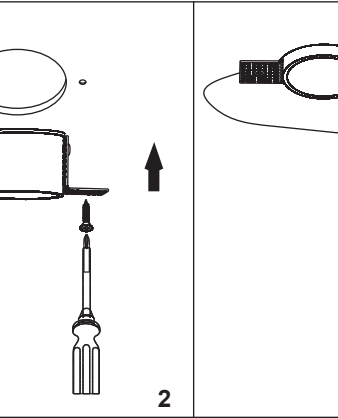

FOX RECESSED

02101001
02101002

02101301
02101302
orientable

02101101
02101102
trimless

ⓘ The connection of the luminaire, should be stranded with 0.5mm²-1.5mm² conductor.

LIGHT SOURCE

COB LED 3W 248lm 2700K incl - DRIVER DC 350mA no incl
COB LED 5W 310lm 2700K incl - DRIVER DC 500mA no incl