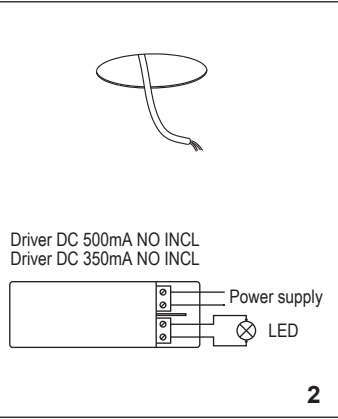

FOX RECESSED

02101001
02101002

02101301
02101302
orientable

02101101
02101102
trimless

ⓘ The connection of the luminaire, should be stranded with 0.5mm²-1.5mm² conductor.

LIGHT SOURCE

COB LED 3W 248lm 2700K incl - DRIVER DC 350mA no incl
COB LED 5W 310lm 2700K incl - DRIVER DC 500mA no incl