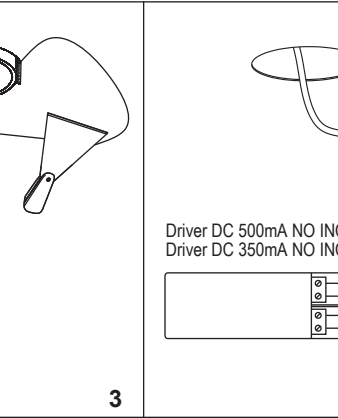

FOX RECESSED

02101001
02101002

02101301
02101302
orientable

02101101
02101102
trimless

ⓘ The connection of the luminaire, should be stranded with 0.5mm²-1.5mm² conductor.

LIGHT SOURCE

COB LED 3W 248lm 2700K incl - DRIVER DC 350mA no incl
COB LED 5W 310lm 2700K incl - DRIVER DC 500mA no incl