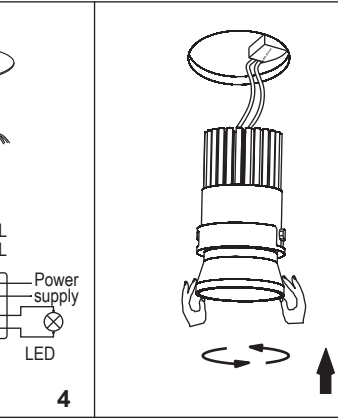

FOX RECESSED

02101001
02101002

02101301
02101302
orientable

02101101
02101102
trimless

ⓘ The connection of the luminaire, should be stranded with 0.5mm²-1.5mm² conductor.

LIGHT SOURCE

COB LED 3W 248lm 2700K incl - DRIVER DC 350mA no incl
COB LED 5W 310lm 2700K incl - DRIVER DC 500mA no incl

TECHNICAL FEATURES