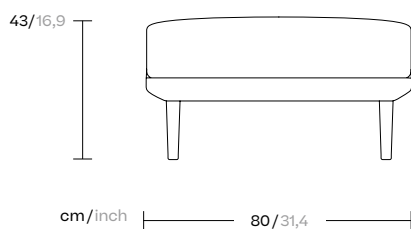

Bench 3 Seater

Designer
Rodolfo Dordoni

Collection
Boma

Reference
KS2501000

1/5

cm/inch

The Boma collection, designed by Rodolfo Dordoni for Kettal, was born from the need of high performances of outdoor environment, without sacrificing the increasing demand for comfort that new products have to face.

Therefore the structure is organized around a frame entirely made of aluminum, capable of hiding in the essentiality of its lines either the quality of the used materials and the chance of easy articulation in different compositions.

kettal