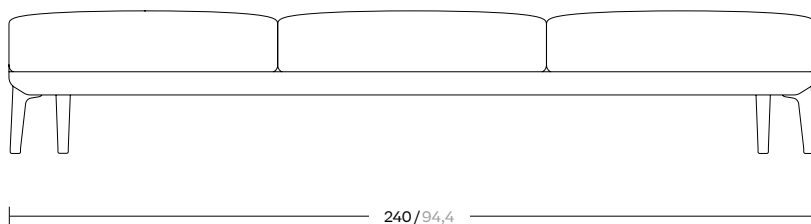

Boma

Bench 3 Seater

by Rodolfo Dordoni

kettal

Bench 3 Seater

Designer
Rodolfo Dordoni

Collection
Boma

Reference
KS2501000

Therefore the structure is organized around a frame entirely made of aluminum, capable of hiding in the essentiality of its lines either the quality of the used materials and the chance of easy articulation in different compositions.