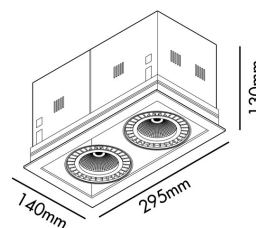

MINI-COLIN-2 White downlight LED RETAIL 30/48W pearl white 56° 3930/5270 lm

Ref. 033013401

MINI-COLIN is a minimalist recessed light. Its body fully integrates into the space and it provides effective lighting. The LED RETAIL module is indicated for lighting garments, since its features allow the textures and colours of clothes to stand out. A Colour Rendering Index of 95 provides a realistic rendering of the colour. The higher the value, the better the human eye perceives the real colour of the objects it lights. The 56° version is perfect for more general lighting in these premises or as accent lighting within short distances.

Class: III

Material: Die cast aluminium

Designer:

Recommended bulb:

Length: 295 mm

Net Width: 140 mm

Height: 130 mm

Net Weight: 2.32 kg

Volume: 0.00641 m3

8421776129306