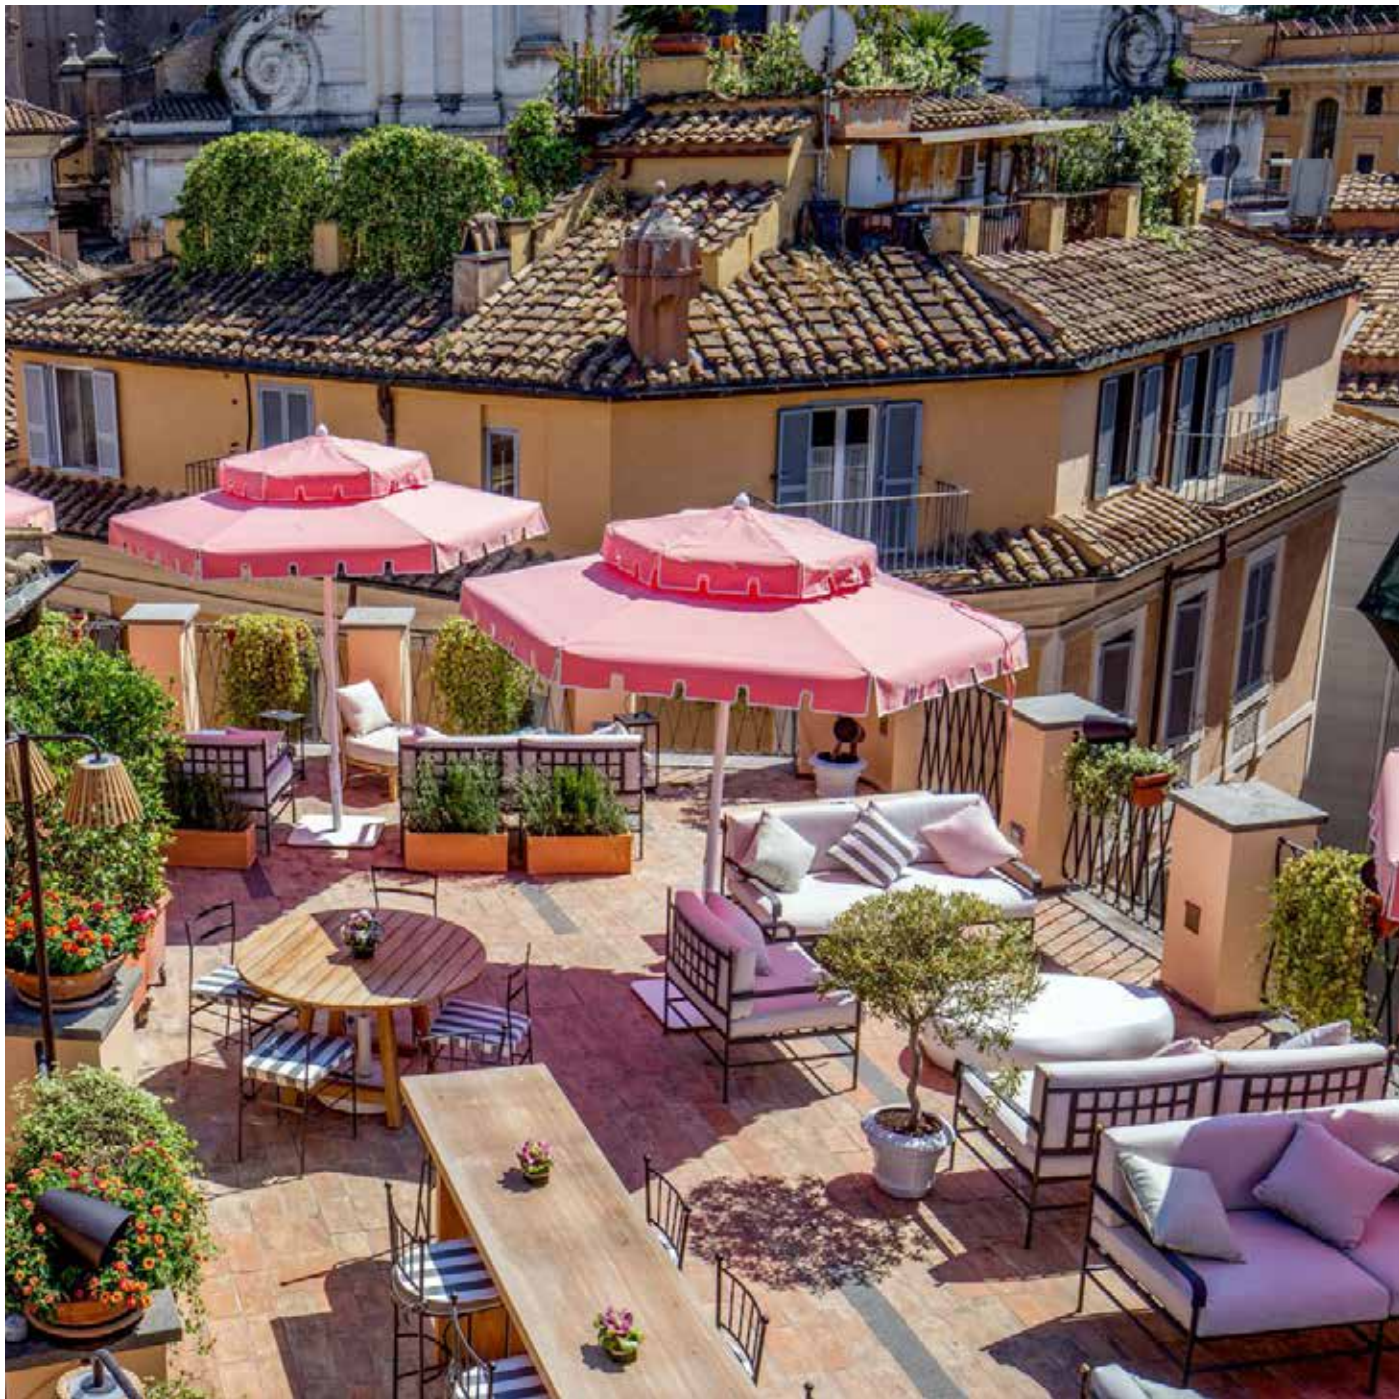

GUADARTE

OUTDOOR COLLECTION

INSPIRATION!
SUMMER 2020 COLLECTION

OUTDOOR COLLECTION

www.guadarte.com

ROME

MEDITERRANEAN TERRACES

H-3050