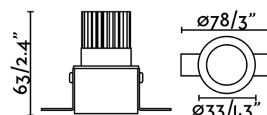

Specifications

Bulb: LED 5W 2700K 25° 350mA

Bulb included: Yes

Transformer:

Transformer included: No

IP: 20

Class:

Material: Aluminium

Designer:

Height: 65 mm

Diameter: 40 Ø

Net Weight: 0.10 kg

Volume: 0.00021 m3

8421776178748