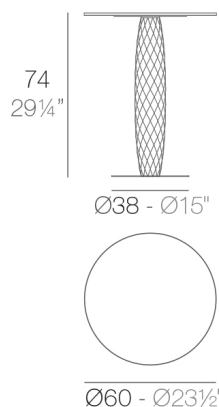

VASES TABLE Ø60x74

By JM Ferrero

VASES, is made up of flowerpots, furniture and lighting designed by the Valencian designer JMFerrero. It's shapes were inspired by diamond cutting, producing pieces of clear-cut shapes and great style, creating a big visual impact.

Weight

5.92 Kg

VASES Mesa Redonda Ø60
VASES Round Dinning Table Ø23½"

FINISHES

BASIC

Ref. 47073

Matt Polyethylene

- ICE
- WHITE
- BLACK
- BRONZE
- STEEL
- ANTHRACITE
- RED
- PISTACHIO
- ORANGE
- KHAKI
- NAVY
- TAUPE
- PLUM
- ECRU