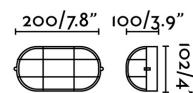

ESTAY-P Black wall lamp

Ref. 72011

Classic outdoor wall lamp made from aluminium with a translucent glass diffuser.

Specifications

Bulb:	1 x E27 MAX 15W LED
Bulb included:	No
Transformer:	
Transformer included:	No
Voltage:	220-240V
IP:	44
Class:	I
Material:	Aluminium and translucent glass diffuser
Designer:	
Recommended bulb:	17463
Description of recommended Bulb:	BULB STANDARD MATT LED E27 7W 2700K 800Lm
Length:	200 mm
Net Width:	100 mm
Height:	102 mm
Net Weight:	0.72 kg
Volume:	0.00290 m3