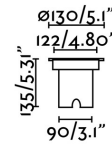

Specifications

Bulb:	COB LED 7W 3000K 38° 400LM
Bulb included:	Yes
Transformer:	
Transformer included:	Yes
Voltage:	100-240V
Operating Frequency:	50/60Hz
IP:	67
Class:	I
Material:	Aluminium, 316 stainless with a template glass diffuser
Designer:	
Recommended bulb:	
Height:	135 mm
Diameter:	130 Ø
Net Weight:	1.08 kg
Volume:	0.00306 m3