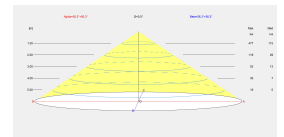

VENTILATION FEATURES

Power used: 18.2W

Service value measurement standard: EN 60879:2019

LOGISTICS

Net weight (kg): 0.6

Packaged weight (kg): 0.74

Packaging: 245mm x 45mm x 245mm