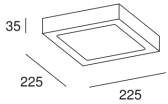

Power (W) : 15.5W

Total power consumption of light (W) : 18.2W

Real lumens : 1371

Real lm/W : 75

Correlated Colour Temperature (CCT) : LED warm-white 3000K

Dimming protocol : ON-OFF

Lens / reflector angle : HORIZONTAL 113°

Structure material : Aluminium

Structure finish : Blanco

Diffuser material : Acrylic

Diffuser finish : Opal

Voltage / frequency : 100-240V/50-60Hz

Power Factor : 0.90

Useful life : 36.000h L70B30

Warranty : 5 Years

Energy efficiency : LED A++

LUMINOTECHNIC FEATURES

Light source: LED

CRI: 80

MacAdam steps: 3

Photobiological risk: RG1