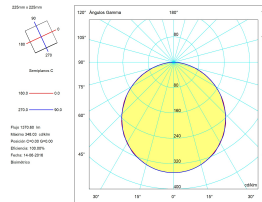

VENTILATION FEATURES

Power used: 18.2W

Service value measurement standard: EN 60879:2019

LOGISTICS

Net weight (kg): 0.6

Packaged weight (kg): 0.74

Packaging: 245mm x 45mm x 245mm